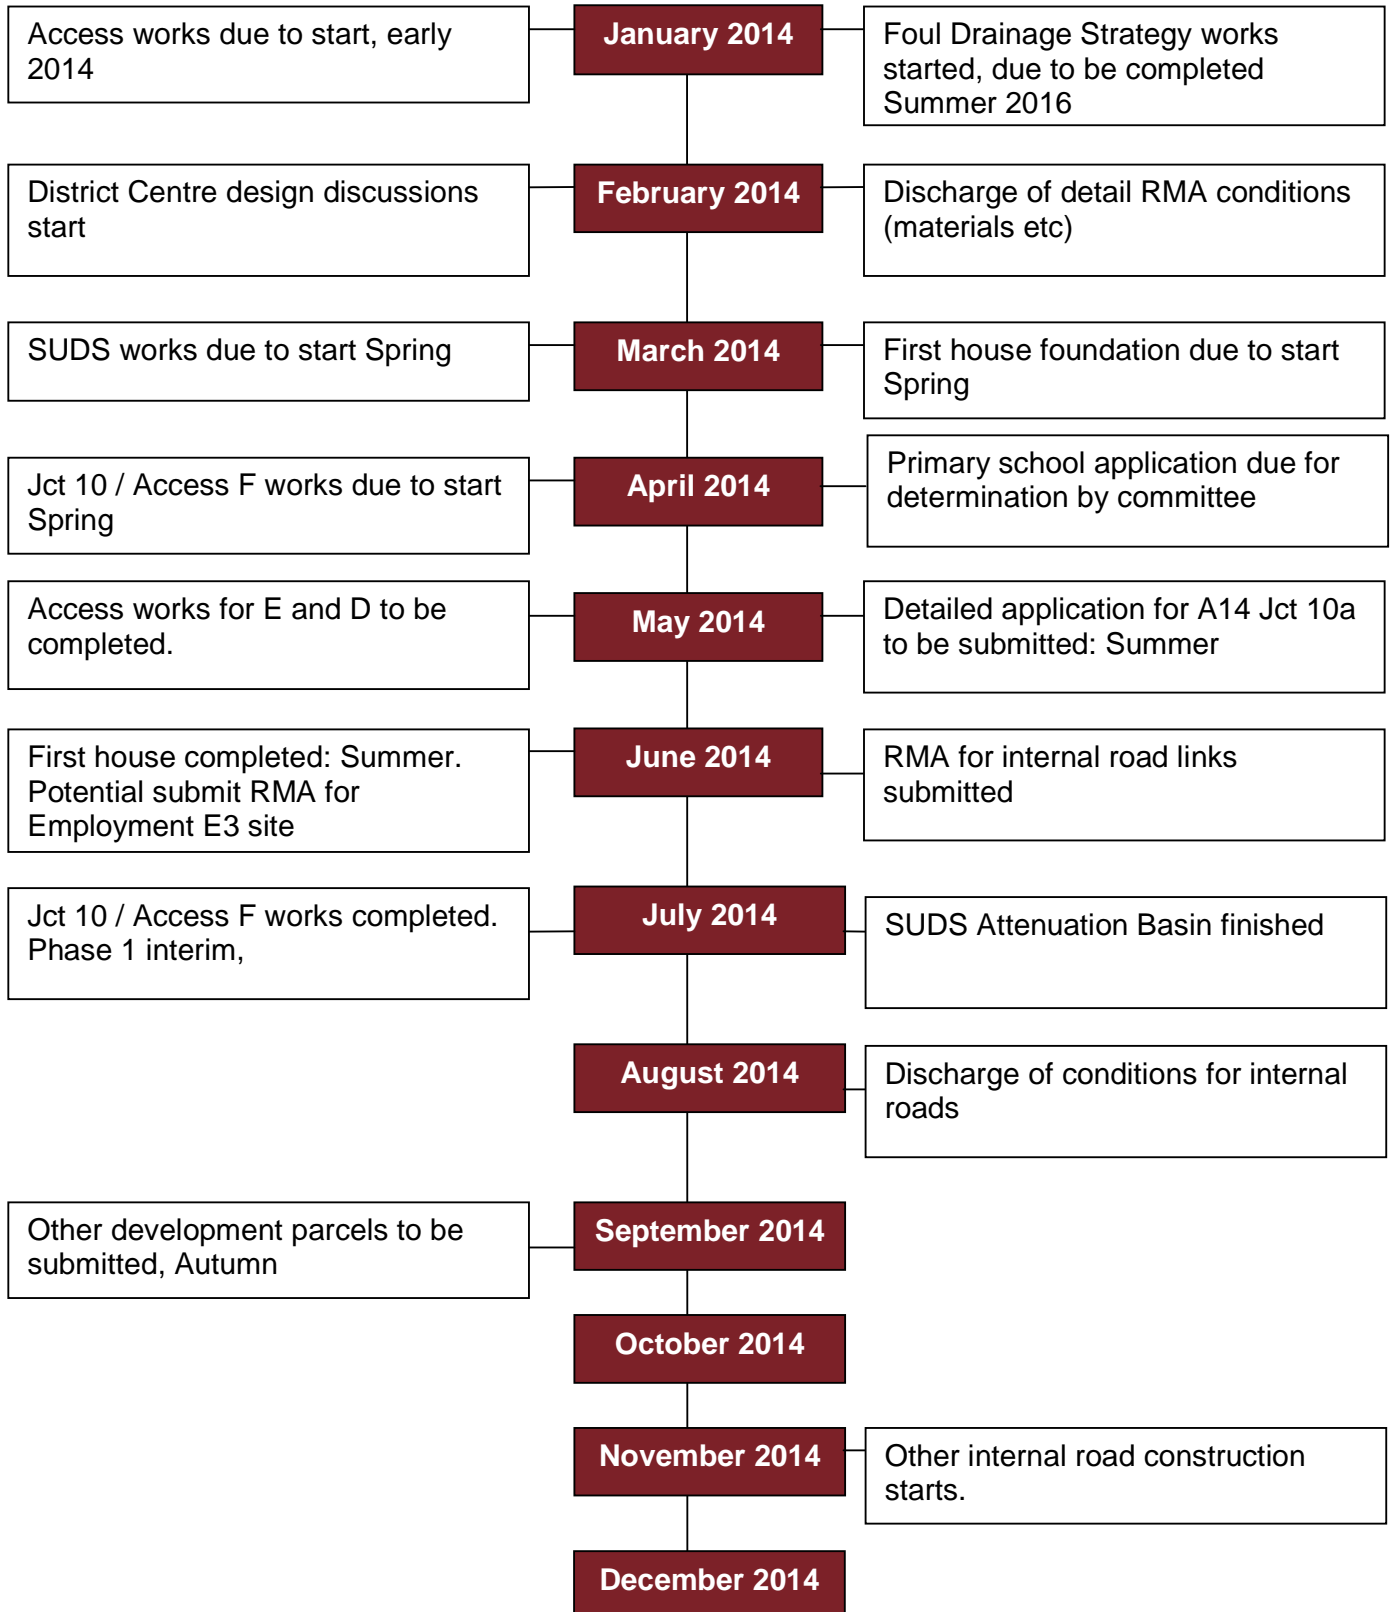

**Please note that this timeline is part of on-going work and is subject to change**

## Timeline of Key Events East of Kettering

Version 2: 22/08/13

## Timeline of Key Events East of Kettering