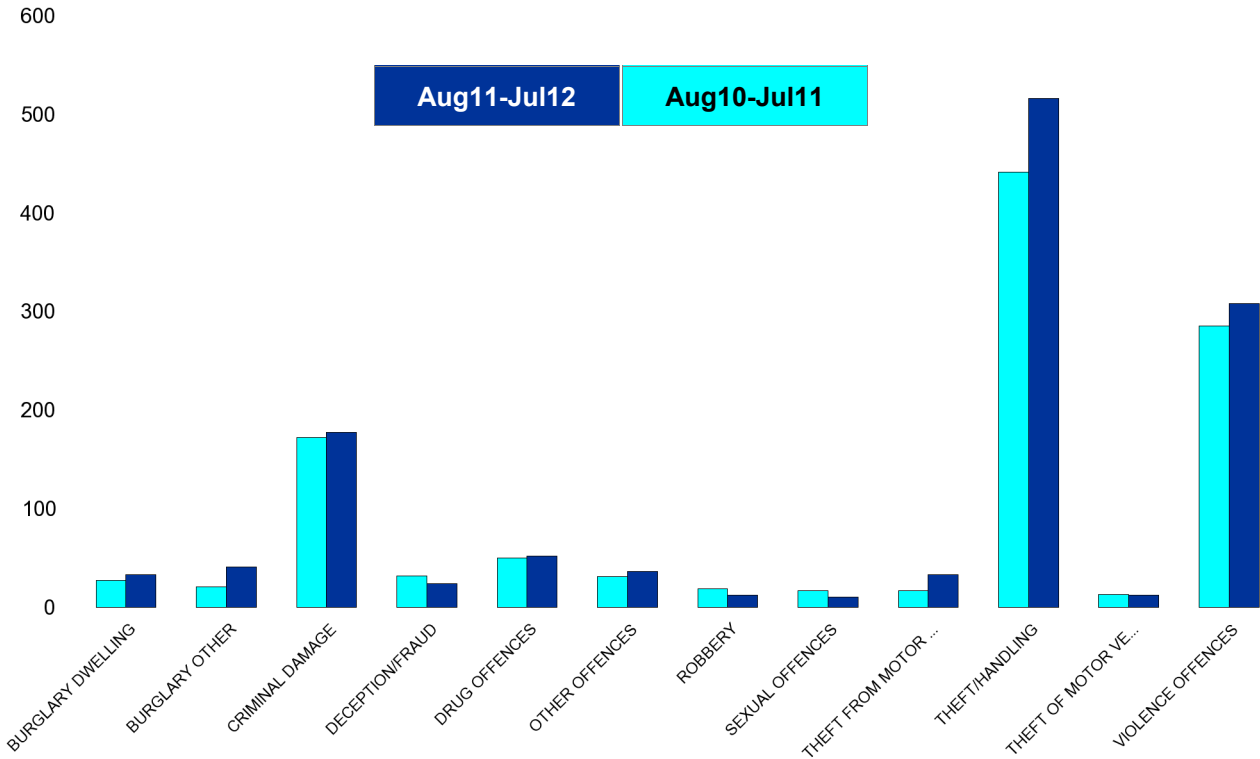

Kettering Town Forum Report

William Knibb

HO Group	No of Crimes (Aug11-Jul12)	No of Crimes (Aug10-Jul11)	+/- Crime	% Change
BURGLARY DWELLING	33	27	6	22%
BURGLARY OTHER	41	21	20	95%
CRIMINAL DAMAGE	177	172	5	3%
DECEPTION/FRAUD	24	32	-8	-25%
DRUG OFFENCES	52	50	2	4%
OTHER OFFENCES	36	31	5	16%
ROBBERY	12	19	-7	-37%
SEXUAL OFFENCES	10	17	-7	-41%
THEFT FROM MOTOR VEHICLES	33	17	16	94%
THEFT/HANDLING	516	441	75	17%
THEFT OF MOTOR VEHICLES	12	13	-1	-8%
VIOLENCE OFFENCES	308	285	23	8%
Sum:	1254	1125	129	11%

No of Cleared Up Crimes	Detection Rate (Past 12 Months)
5	15%
5	12%
37	21%
8	33%
51	98%
23	64%
1	8%
3	30%
0	0%
216	42%
6	50%
164	53%
519	41%