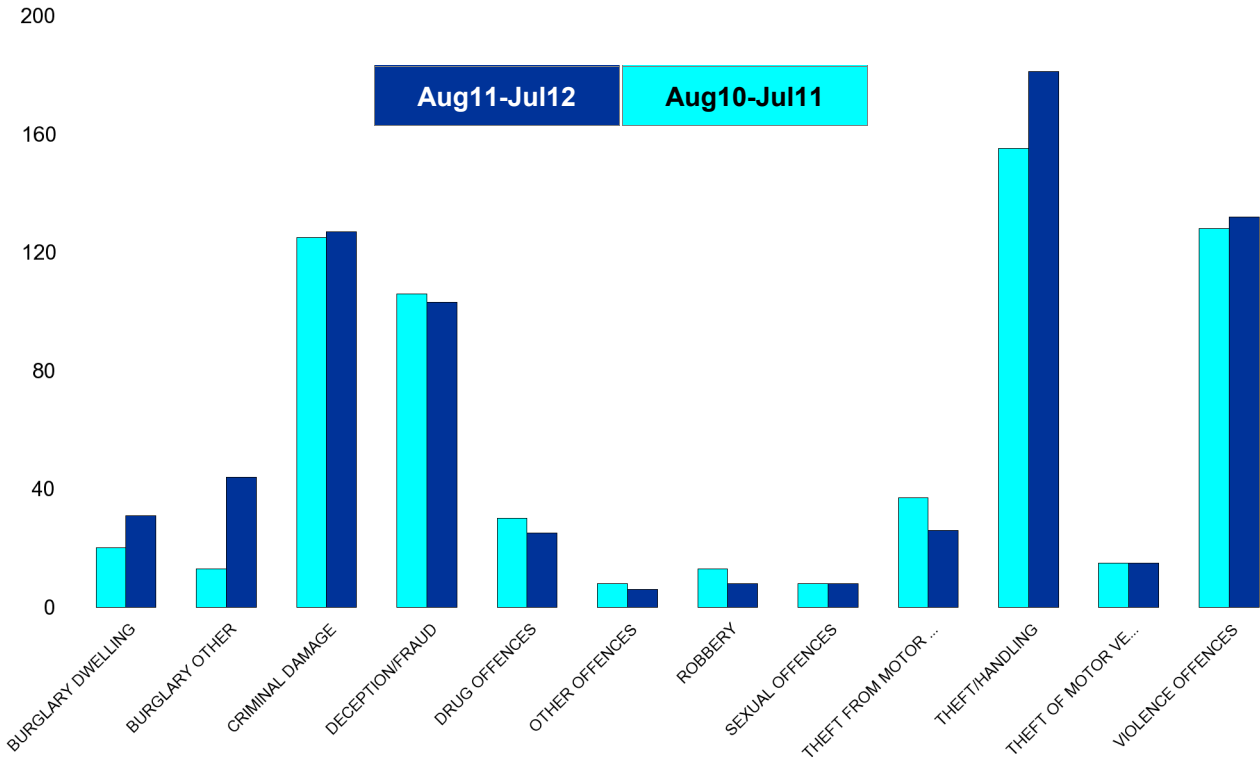

Kettering Town Forum Report

St Michaels and Wicksteed

HO Group	No of Crimes (Aug11-Jul12)	No of Crimes (Aug10-Jul11)	+/- Crime	% Change
BURGLARY DWELLING	31	20	11	55%
BURGLARY OTHER	44	13	31	238%
CRIMINAL DAMAGE	127	125	2	2%
DECEPTION/FRAUD	103	106	-3	-3%
DRUG OFFENCES	25	30	-5	-17%
OTHER OFFENCES	6	8	-2	-25%
ROBBERY	8	13	-5	-38%
SEXUAL OFFENCES	8	8	0	0%
THEFT FROM MOTOR VEHICLES	26	37	-11	-30%
THEFT/HANDLING	181	155	26	17%
THEFT OF MOTOR VEHICLES	15	15	0	0%
VIOLENCE OFFENCES	132	128	4	3%
Sum:	706	658	48	7%

No of Cleared Up Crimes	Detection Rate (Past 12 Months)
4	13%
1	2%
42	33%
27	26%
20	80%
5	83%
4	50%
1	13%
1	4%
56	31%
4	27%
44	33%
209	30%