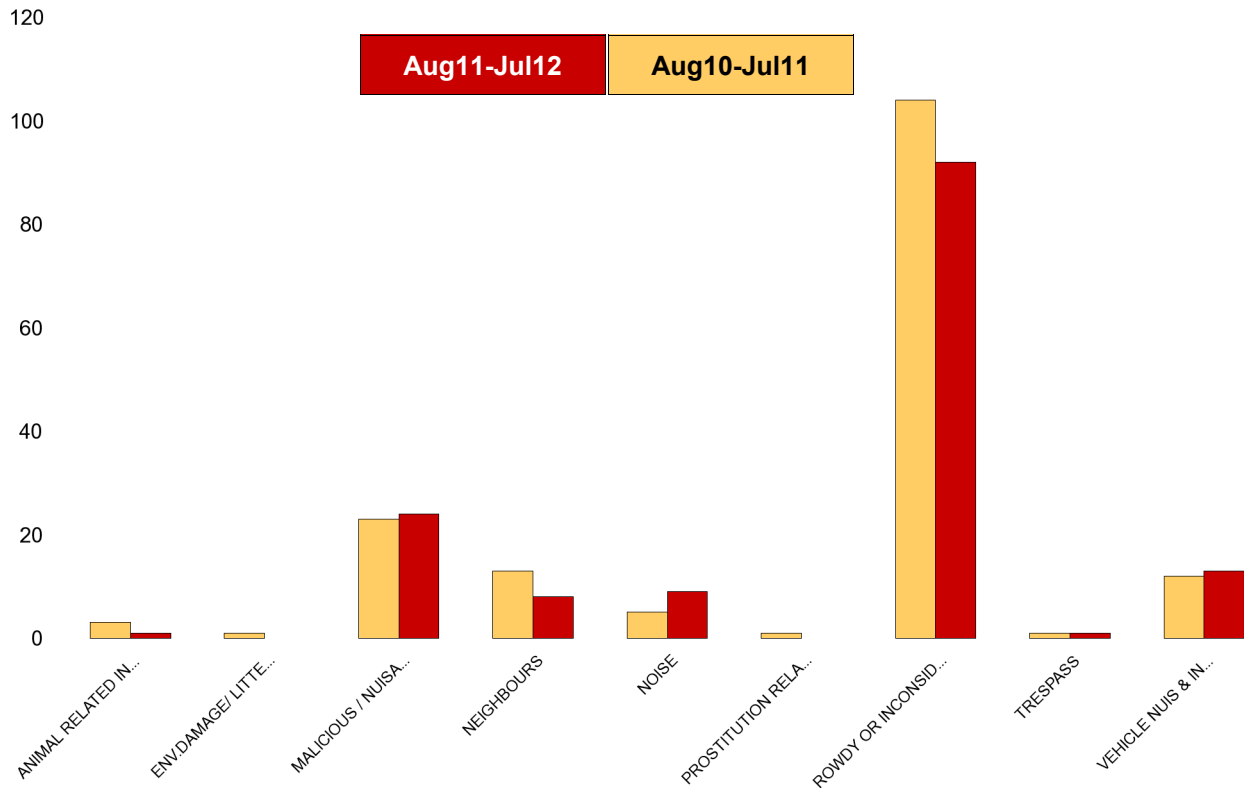

Kettering Town Forum Report

Ise Lodge

NSIR Closing Cat. 1 Desc	No of Incidents (Aug11-Jul12)	No of Incidents (Aug10-Jul11)	+/- Incidents	% Change Incidents
AB VEH NOT STOLEN/OBSTRUCT	0	5	-5	-100%
ANIMAL RELATED INC ANTI-SOCIAL	1	3	-2	-67%
ENV.DAMAGE/ LITTER/ NEEDLES	0	1	-1	-100%
MALICIOUS / NUISANCE COMMS	24	23	1	4%
NEIGHBOURS	8	13	-5	-38%
NOISE	9	5	4	80%
PROSTITUTION RELATED ACTIVITY	0	1	-1	-100%
ROWDY OR INCONSIDERATE BEHAV	92	104	-12	-12%
TRESPASS	1	1	0	0%
VEHICLE NUIS & INAPPROP VEH US	13	12	1	8%
Sum:	148	168	-20	-12%