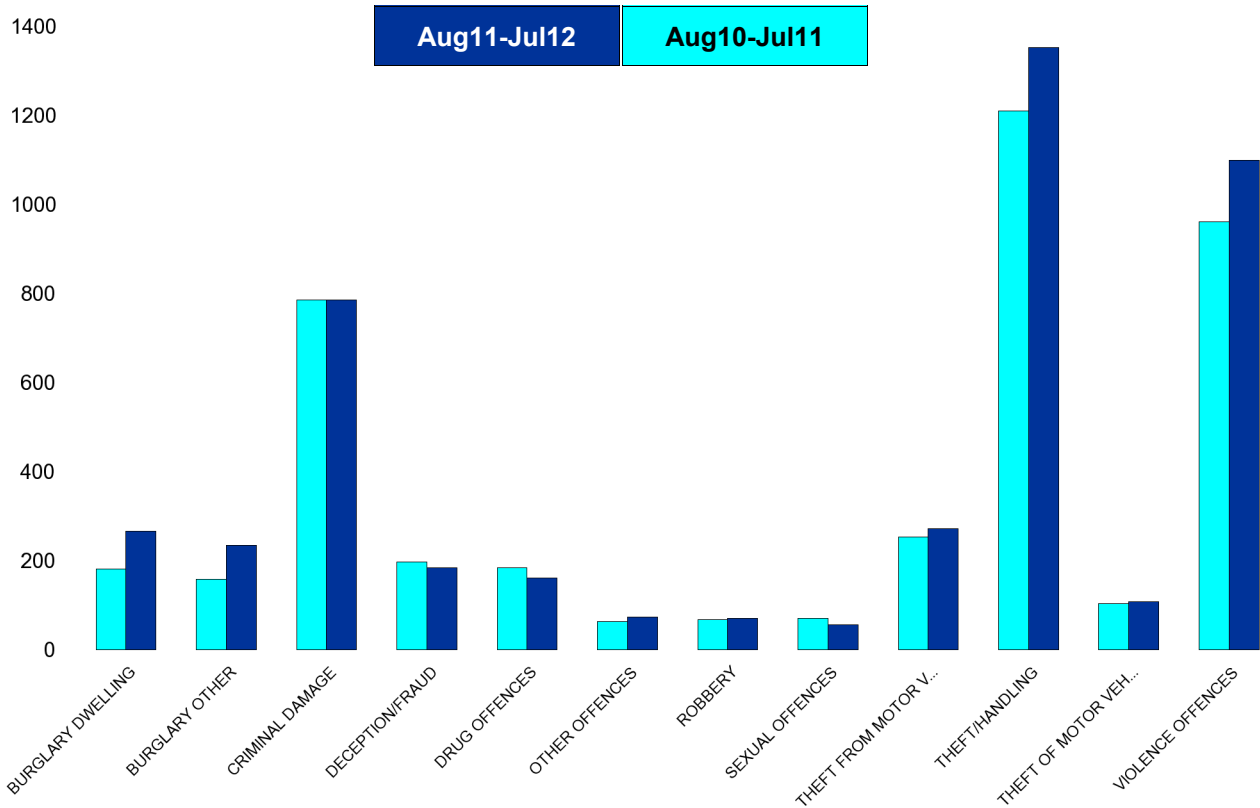

# Kettering Town Forum Report

## Kettering Town SCT - Crime

HO Group	No of Crimes (Aug11-Jul12)	No of Crimes (Aug10-Jul11)	+/- Crime	% Change	No of Cleared Up Crimes	Detection Rate (Past 12 Months)
BURGLARY DWELLING	267	181	86	48%	28	10%
BURGLARY OTHER	235	158	77	49%	12	5%
CRIMINAL DAMAGE	786	786	0	0%	167	21%
DECEPTION/FRAUD	185	197	-12	-6%	41	22%
DRUG OFFENCES	162	185	-23	-12%	139	86%
OTHER OFFENCES	74	64	10	16%	45	61%
ROBBERY	71	68	3	4%	16	23%
SEXUAL OFFENCES	57	70	-13	-19%	18	32%
THEFT FROM MOTOR VEHICLES	272	253	19	8%	8	3%
THEFT/HANDLING	1353	1211	142	12%	493	36%
THEFT OF MOTOR VEHICLES	108	104	4	4%	26	24%
VIOLENCE OFFENCES	1099	962	137	14%	465	42%
<b>Sum:</b>	<b>4669</b>	<b>4239</b>	<b>430</b>	<b>10%</b>	<b>1458</b>	<b>31%</b>