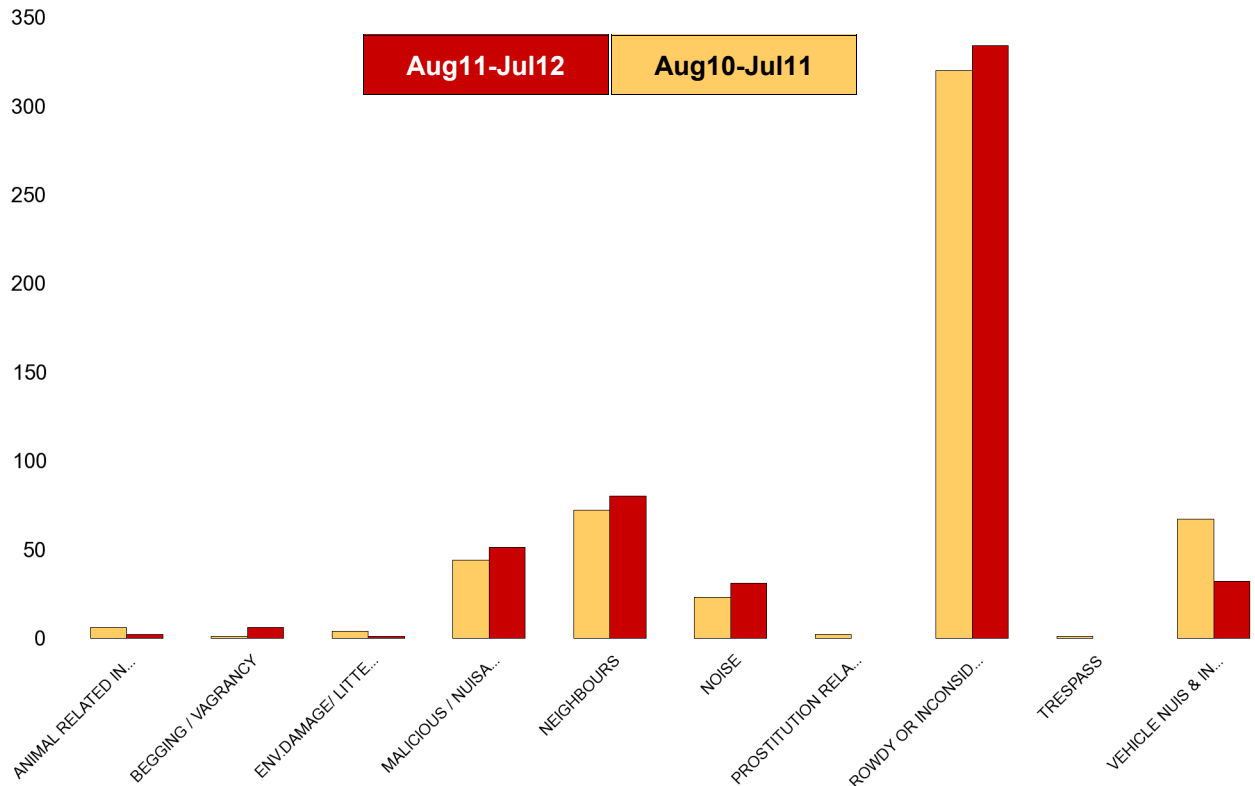

Kettering Town Forum Report

Avondale Grange

NSIR Closing Cat. 1 Desc	No of Incidents (Aug11-Jul12)	No of Incidents (Aug10-Jul11)	+/- Incidents	% Change Incidents
AB VEH NOT STOLEN/OBSTRUCT	0	2	-2	-100%
ANIMAL RELATED INC ANTI-SOCIAL	2	6	-4	-67%
BEGGING / VAGRANCY	6	1	5	500%
ENV.DAMAGE/ LITTER/ NEEDLES	1	4	-3	-75%
HOAX CALLS	0	9	-9	-100%
MALICIOUS / NUISANCE COMMS	51	44	7	16%
NEIGHBOURS	80	72	8	11%
NOISE	31	23	8	35%
PROSTITUTION RELATED ACTIVITY	0	2	-2	-100%
ROWDY OR INCONSIDERATE BEHAV	334	320	14	4%
TRESPASS	0	1	-1	-100%
VEHICLE NUIS & INAPPROP VEH US	32	67	-35	-52%
Sum:	537	551	-14	-3%