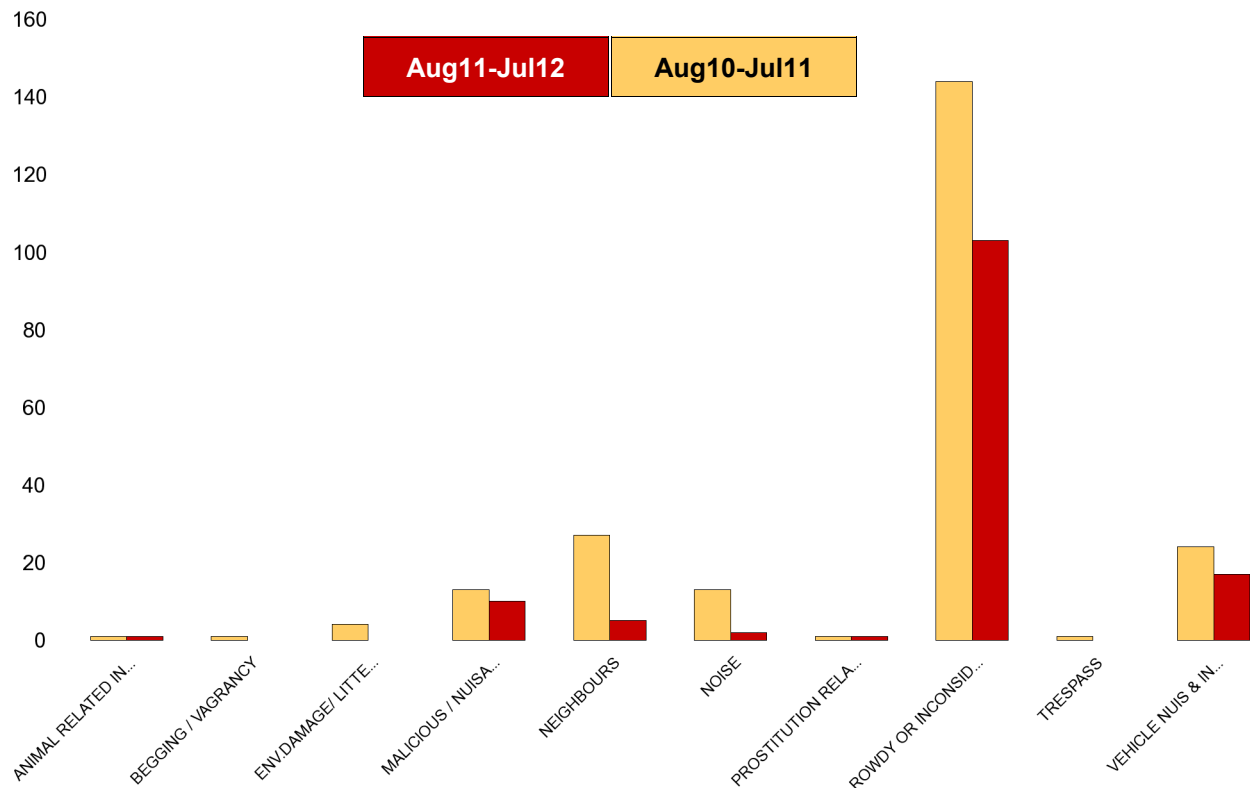

Kettering Town Forum Report

St Peters

NSIR Closing Cat. 1 Desc	No of Incidents (Aug11-Jul12)	No of Incidents (Aug10-Jul11)	+/- Incidents	% Change Incidents
AB VEH NOT STOLEN/OBSTRUCT	0	3	-3	-100%
ANIMAL RELATED INC ANTI-SOCIAL	1	1	0	0%
BEGGING / VAGRANCY	0	1	-1	-100%
ENV.DAMAGE/ LITTER/ NEEDLES	0	4	-4	-100%
HOAX CALLS	0	4	-4	-100%
MALICIOUS / NUISANCE COMMS	10	13	-3	-23%
NEIGHBOURS	5	27	-22	-81%
NOISE	2	13	-11	-85%
PROSTITUTION RELATED ACTIVITY	1	1	0	0%
ROWDY OR INCONSIDERATE BEHAV	103	144	-41	-28%
TRESPASS	0	1	-1	-100%
VEHICLE NUIS & INAPPROP VEH US	17	24	-7	-29%
Sum:	139	236	-97	-41%