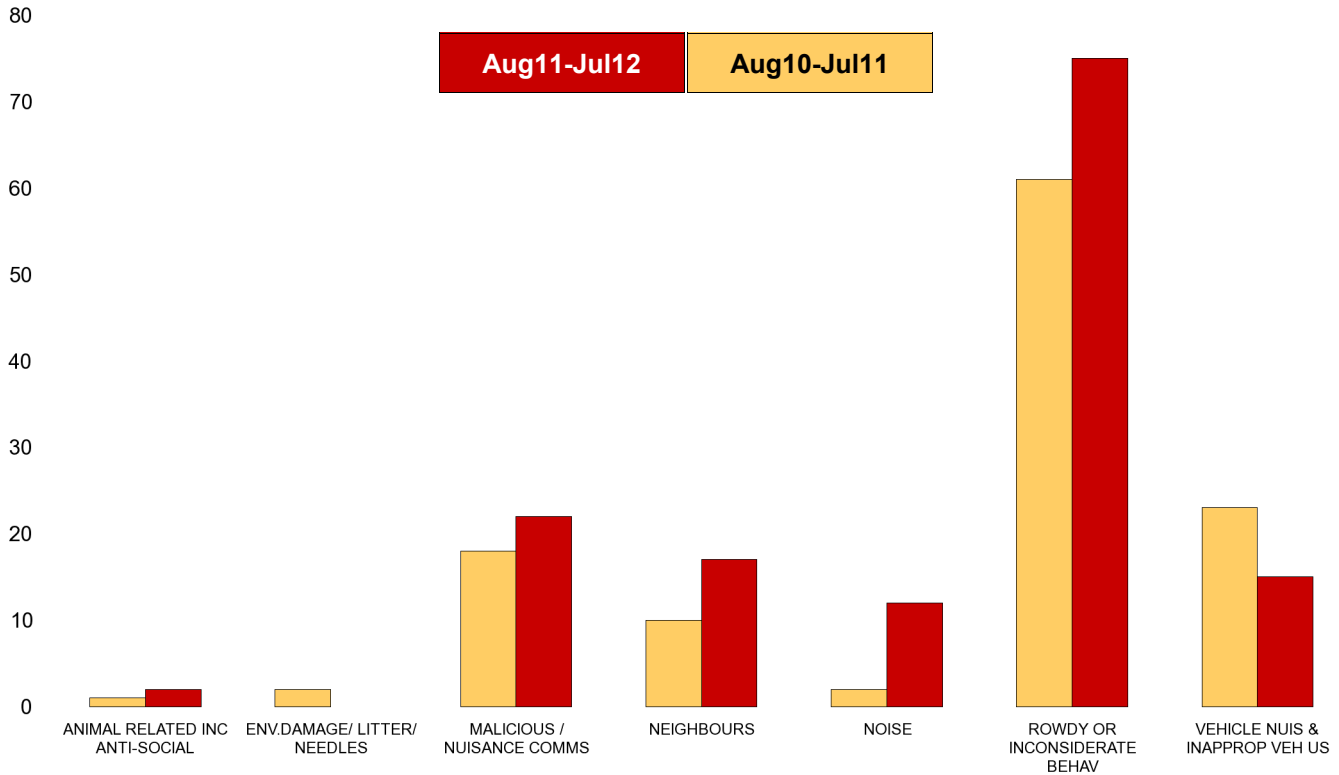

Kettering Town Forum Report

Brambleside

NSIR Closing Cat. 1 Desc	No of Incidents (Aug11-Jul12)	No of Incidents (Aug10-Jul11)	+/- Incidents	% Change Incidents
AB VEH NOT STOLEN/OBSTRUCT	0	5	-5	-100%
ANIMAL RELATED INC ANTI-SOCIAL	2	1	1	100%
ENV.DAMAGE/ LITTER/ NEEDLES	0	2	-2	-100%
FIREWORK RELATED INCIDENTS	0	2	-2	-100%
HOAX CALLS	0	2	-2	-100%
MALICIOUS / NUISANCE COMMS	22	18	4	22%
NEIGHBOURS	17	10	7	70%
NOISE	12	2	10	500%
ROWDY OR INCONSIDERATE BEHAV	75	61	14	23%
STREET DRINKING	0	1	-1	-100%
VEHICLE NUIS & INAPPROP VEH US	15	23	-8	-35%
Sum:	143	127	16	13%