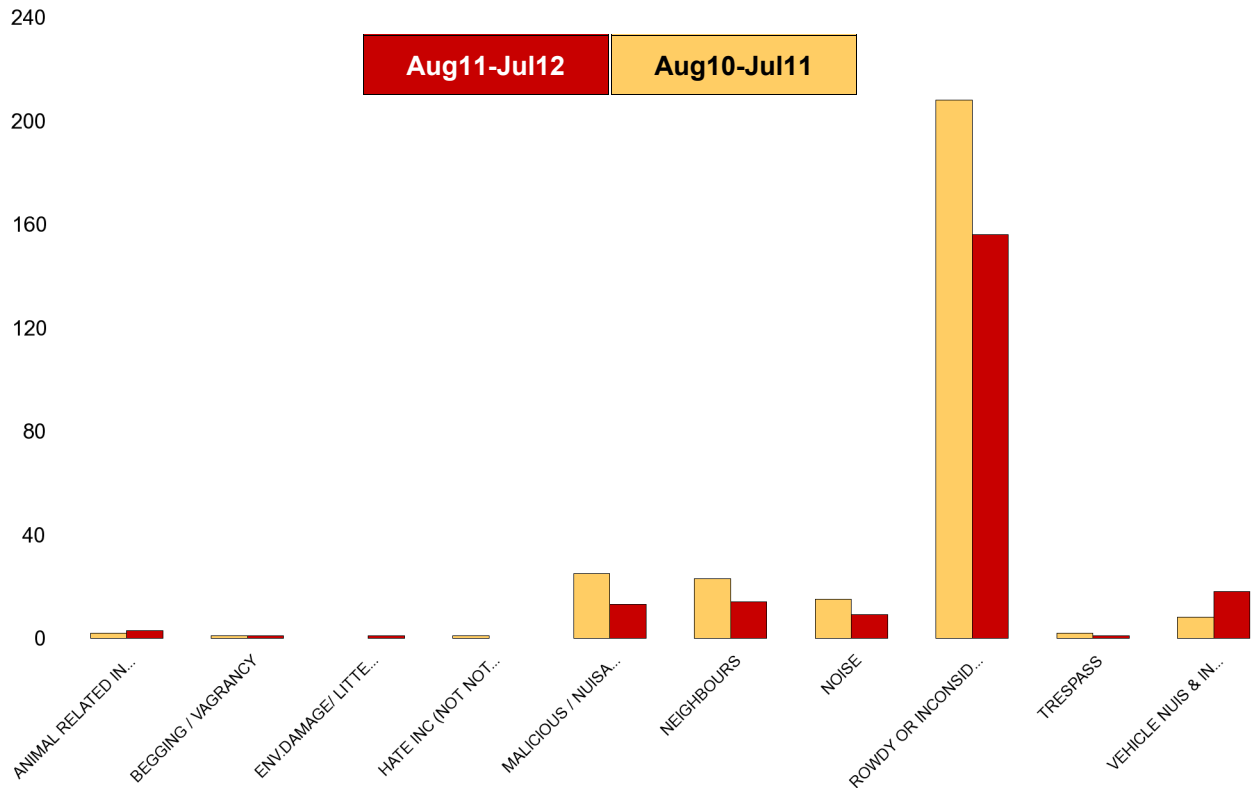

Kettering Town Forum Report

Northfield

NSIR Closing Cat. 1 Desc	No of Incidents (Aug11-Jul12)	No of Incidents (Aug10-Jul11)	+/- Incidents	% Change Incidents
AB VEH NOT STOLEN/OBSTRUCT	0	5	-5	-100%
ANIMAL RELATED INC ANTI-SOCIAL	3	2	1	50%
BEGGING / VAGRANCY	1	1	0	0%
ENV.DAMAGE/ LITTER/ NEEDLES	1	0	1	0%
FIREWORK RELATED INCIDENTS	0	2	-2	-100%
HATE INC (NOT NOTIFIABLE CRIME	0	1	-1	-100%
HOAX CALLS	0	3	-3	-100%
MALICIOUS / NUISANCE COMMS	13	25	-12	-48%
NEIGHBOURS	14	23	-9	-39%
NOISE	9	15	-6	-40%
ROWDY OR INCONSIDERATE BEHAV	156	208	-52	-25%
STREET DRINKING	0	2	-2	-100%
TRESPASS	1	2	-1	-50%
VEHICLE NUIS & INAPPROP VEH US	18	8	10	125%
Sum:	216	297	-81	-27%