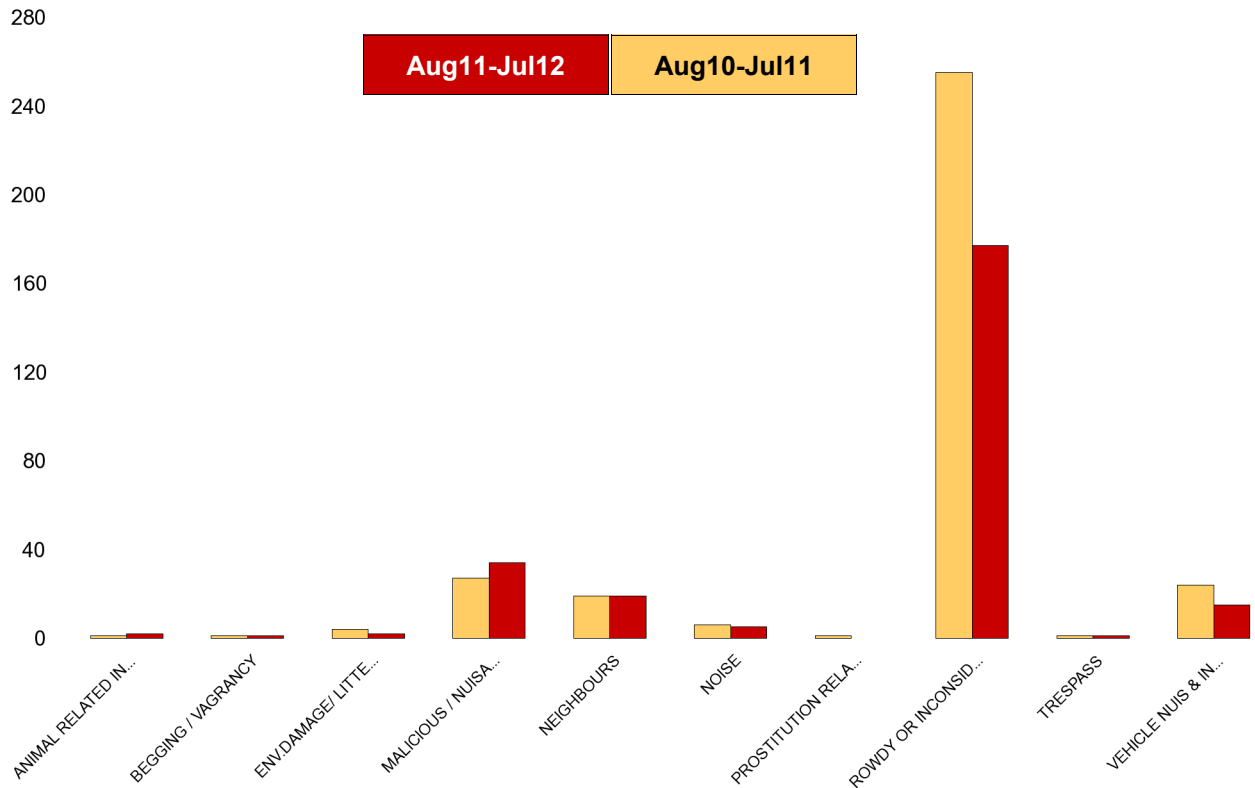

Kettering Town Forum Report

Pipers Hill

NSIR Closing Cat. 1 Desc	No of Incidents (Aug11-Jul12)	No of Incidents (Aug10-Jul11)	+/- Incidents	% Change Incidents
AB VEH NOT STOLEN/OBSTRUCT	0	4	-4	-100%
ANIMAL RELATED INC ANTI-SOCIAL	2	1	1	100%
BEGGING / VAGRANCY	1	1	0	0%
ENV.DAMAGE/ LITTER/ NEEDLES	2	4	-2	-50%
HOAX CALLS	0	4	-4	-100%
MALICIOUS / NUISANCE COMMS	34	27	7	26%
NEIGHBOURS	19	19	0	0%
NOISE	5	6	-1	-17%
PROSTITUTION RELATED ACTIVITY	0	1	-1	-100%
ROWDY OR INCONSIDERATE BEHAV	177	255	-78	-31%
TRESPASS	1	1	0	0%
VEHICLE NUIS & INAPPROP VEH US	15	24	-9	-38%
Sum:	256	347	-91	-26%