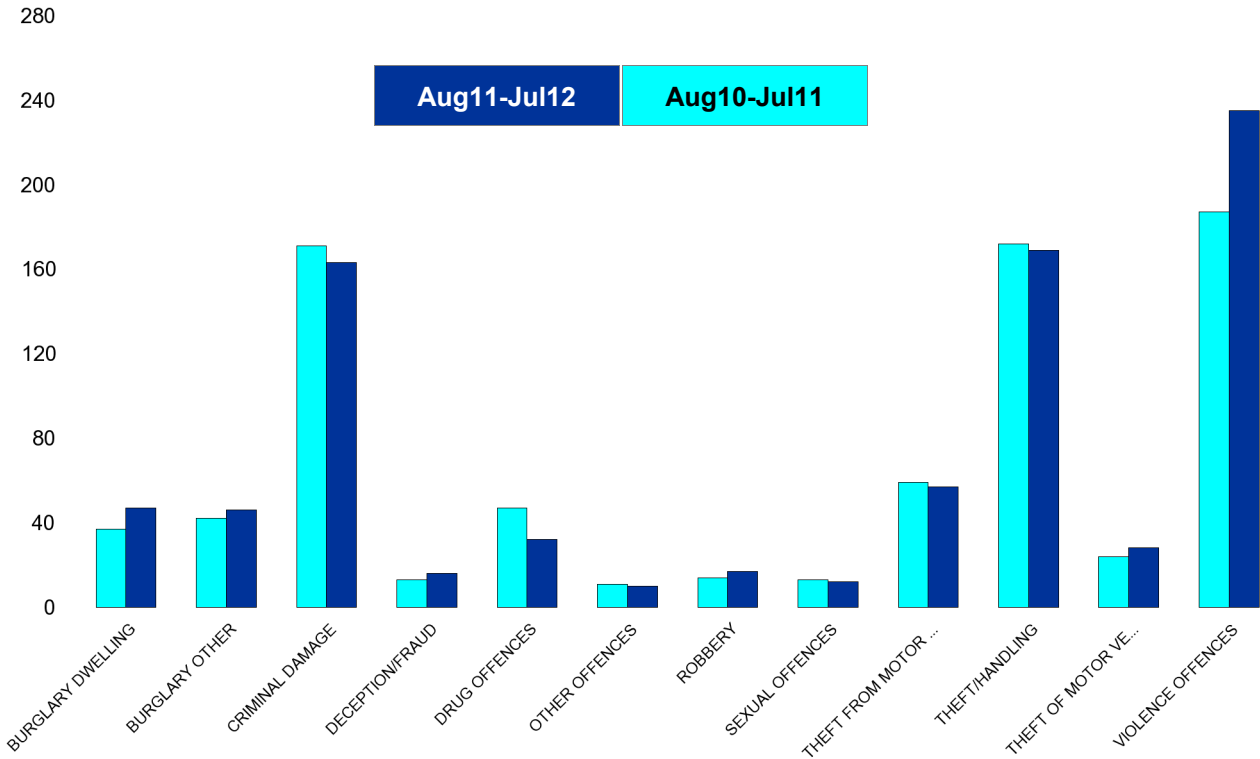

Kettering Town Forum Report

All Saints

HO Group	No of Crimes (Aug11-Jul12)	No of Crimes (Aug10-Jul11)	+/- Crime	% Change	No of Cleared Up Crimes	Detection Rate (Past 12 Months)
BURGLARY DWELLING	47	37	10	27%	10	21%
BURGLARY OTHER	46	42	4	10%	4	9%
CRIMINAL DAMAGE	163	171	-8	-5%	37	23%
DECEPTION/FRAUD	16	13	3	23%	3	19%
DRUG OFFENCES	32	47	-15	-32%	27	84%
OTHER OFFENCES	10	11	-1	-9%	6	60%
ROBBERY	17	14	3	21%	4	24%
SEXUAL OFFENCES	12	13	-1	-8%	7	58%
THEFT FROM MOTOR VEHICLES	57	59	-2	-3%	1	2%
THEFT/HANDLING	169	172	-3	-2%	61	36%
THEFT OF MOTOR VEHICLES	28	24	4	17%	3	11%
VIOLENCE OFFENCES	235	187	48	26%	86	37%
Sum:	832	790	42	5%	249	30%