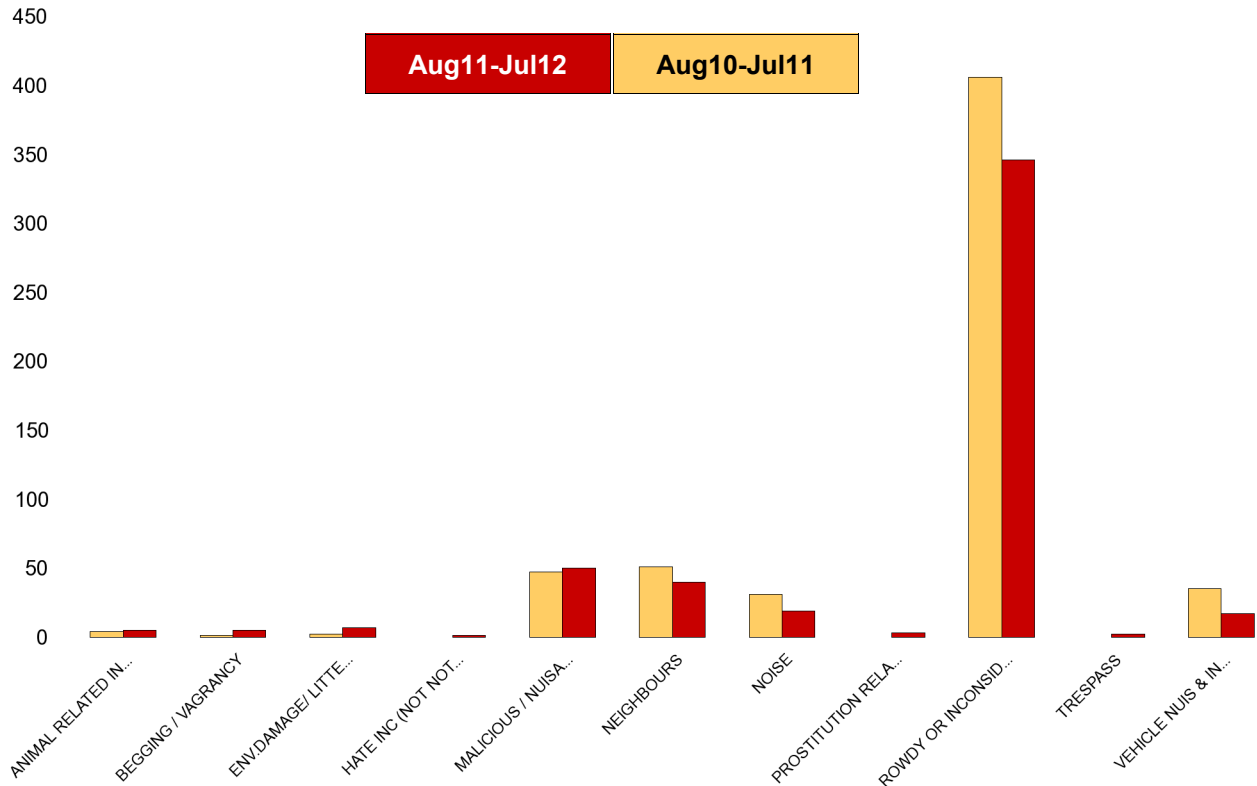

Kettering Town Forum Report

All Saints

NSIR Closing Cat. 1 Desc	No of Incidents (Aug11-Jul12)	No of Incidents (Aug10-Jul11)	+/- Incidents	% Change Incidents
AB VEH NOT STOLEN/OBSTRUCT	0	7	-7	-100%
ANIMAL RELATED INC ANTI-SOCIAL	5	4	1	25%
BEGGING / VAGRANCY	5	1	4	400%
ENV.DAMAGE/ LITTER/ NEEDLES	7	2	5	250%
FIREWORK RELATED INCIDENTS	0	1	-1	-100%
HATE INC (NOT NOTIFIABLE CRIME	1	0	1	0%
HOAX CALLS	0	6	-6	-100%
MALICIOUS / NUISANCE COMMS	50	47	3	6%
NEIGHBOURS	40	51	-11	-22%
NOISE	19	31	-12	-39%
PROSTITUTION RELATED ACTIVITY	3	0	3	0%
ROWDY OR INCONSIDERATE BEHAV	346	406	-60	-15%
STREET DRINKING	0	4	-4	-100%
TRESPASS	2	0	2	0%
VEHICLE NUIS & INAPPROP VEH US	17	35	-18	-51%
Sum:	495	595	-100	-17%