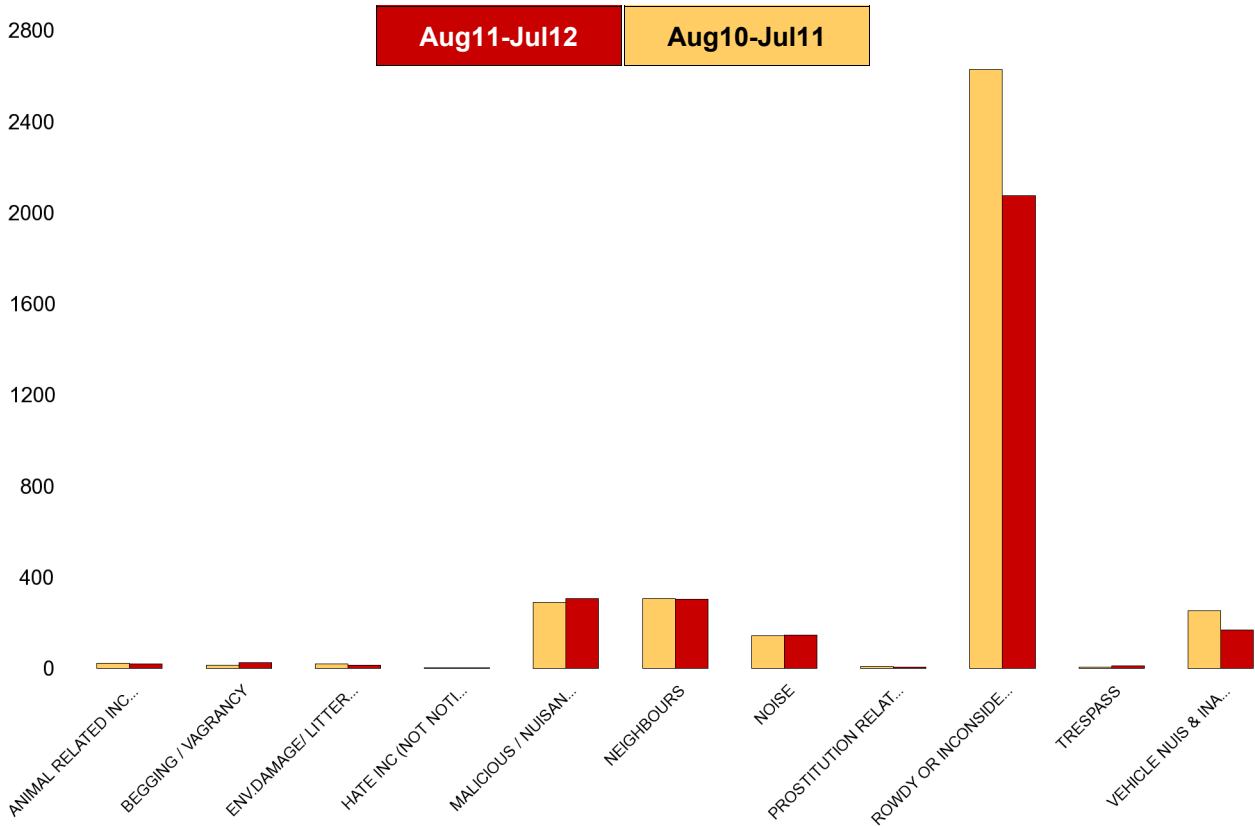

Kettering Town Forum Report

Kettering Town SCT - ASB

NSIR Closing Cat. 1 Desc	No of Incidents (Aug11-Jul12)	No of Incidents (Aug10-Jul11)	+/- Incidents	% Change Incidents
AB VEH NOT STOLEN/OBSTRUCT	0	41	-41	-100%
ANIMAL RELATED INC ANTI-SOCIAL	20	23	-3	-13%
BEGGING / VAGRANCY	28	16	12	75%
ENV.DAMAGE/ LITTER/ NEEDLES	15	22	-7	-32%
FIREWORK RELATED INCIDENTS	0	10	-10	-100%
HATE INC (NOT NOTIFIABLE CRIME	5	4	1	25%
HOAX CALLS	0	49	-49	-100%
MALICIOUS / NUISANCE COMMS	307	291	16	5%
NEIGHBOURS	305	309	-4	-1%
NOISE	147	145	2	1%
PROSTITUTION RELATED ACTIVITY	6	9	-3	-33%
ROWDY OR INCONSIDERATE BEHAV	2078	2630	-552	-21%
STREET DRINKING	0	16	-16	-100%
TRESPASS	12	7	5	71%
VEHICLE NUIS & INAPPROP VEH US	171	255	-84	-33%
Sum:	3094	3827	-733	-19%