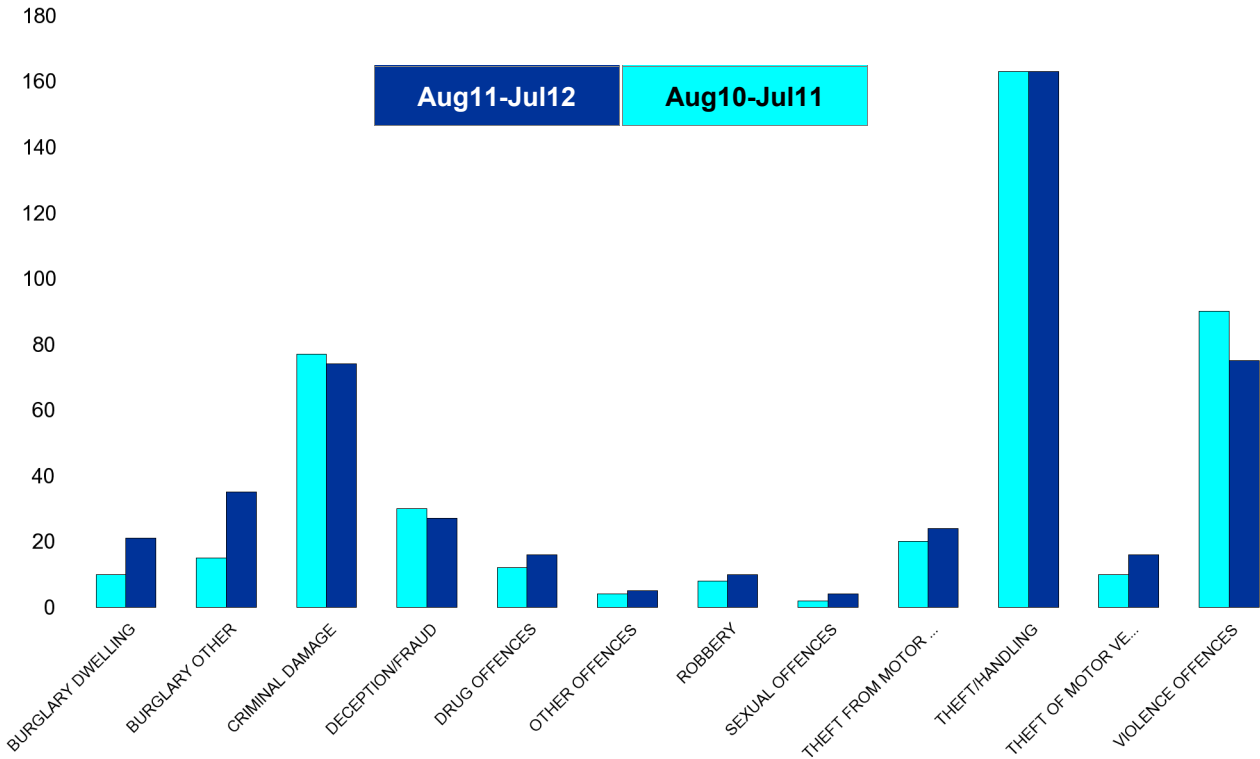

Kettering Town Forum Report

Northfield

HO Group	No of Crimes (Aug11-Jul12)	No of Crimes (Aug10-Jul11)	+/- Crime	% Change
BURGLARY DWELLING	21	10	11	110%
BURGLARY OTHER	35	15	20	133%
CRIMINAL DAMAGE	74	77	-3	-4%
DECEPTION/FRAUD	27	30	-3	-10%
DRUG OFFENCES	16	12	4	33%
OTHER OFFENCES	5	4	1	25%
ROBBERY	10	8	2	25%
SEXUAL OFFENCES	4	2	2	100%
THEFT FROM MOTOR VEHICLES	24	20	4	20%
THEFT/HANDLING	163	163	0	0%
THEFT OF MOTOR VEHICLES	16	10	6	60%
VIOLENCE OFFENCES	75	90	-15	-17%
Sum:	470	441	29	7%

No of Cleared Up Crimes	Detection Rate (Past 12 Months)
1	5%
0	0%
15	20%
3	11%
12	75%
4	80%
4	40%
0	0%
0	0%
87	53%
2	13%
29	39%
157	33%