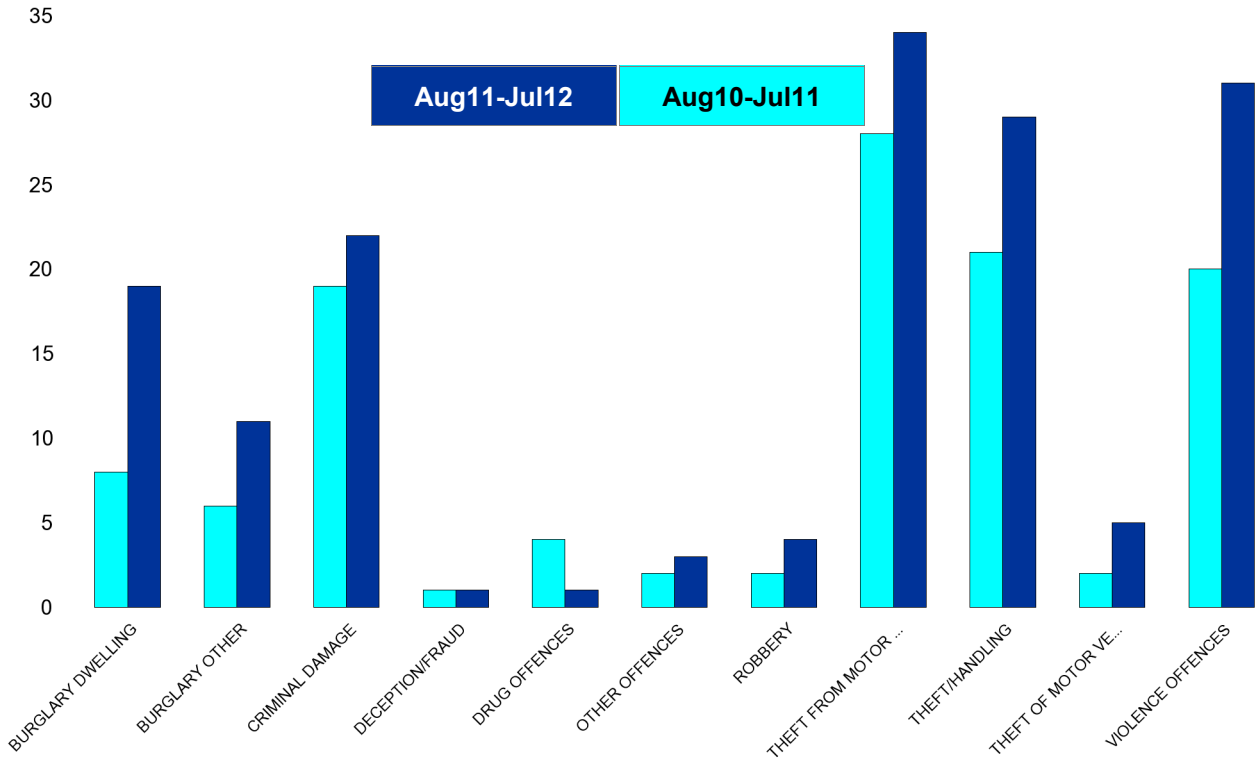

Kettering Town Forum Report

Brambleside

HO Group	No of Crimes (Aug11-Jul12)	No of Crimes (Aug10-Jul11)	+/- Crime	% Change
BURGLARY DWELLING	19	8	11	138%
BURGLARY OTHER	11	6	5	83%
CRIMINAL DAMAGE	22	19	3	16%
DECEPTION/FRAUD	1	1	0	0%
DRUG OFFENCES	1	4	-3	-75%
OTHER OFFENCES	3	2	1	50%
ROBBERY	4	2	2	100%
THEFT FROM MOTOR VEHICLES	34	28	6	21%
THEFT/HANDLING	29	21	8	38%
THEFT OF MOTOR VEHICLES	5	2	3	150%
VIOLENCE OFFENCES	31	20	11	55%
Sum:	160	113	47	42%

No of Cleared Up Crimes	Detection Rate (Past 12 Months)
0	0%
0	0%
2	9%
0	0%
1	100%
1	33%
1	25%
0	0%
7	24%
0	0%
14	45%
26	16%