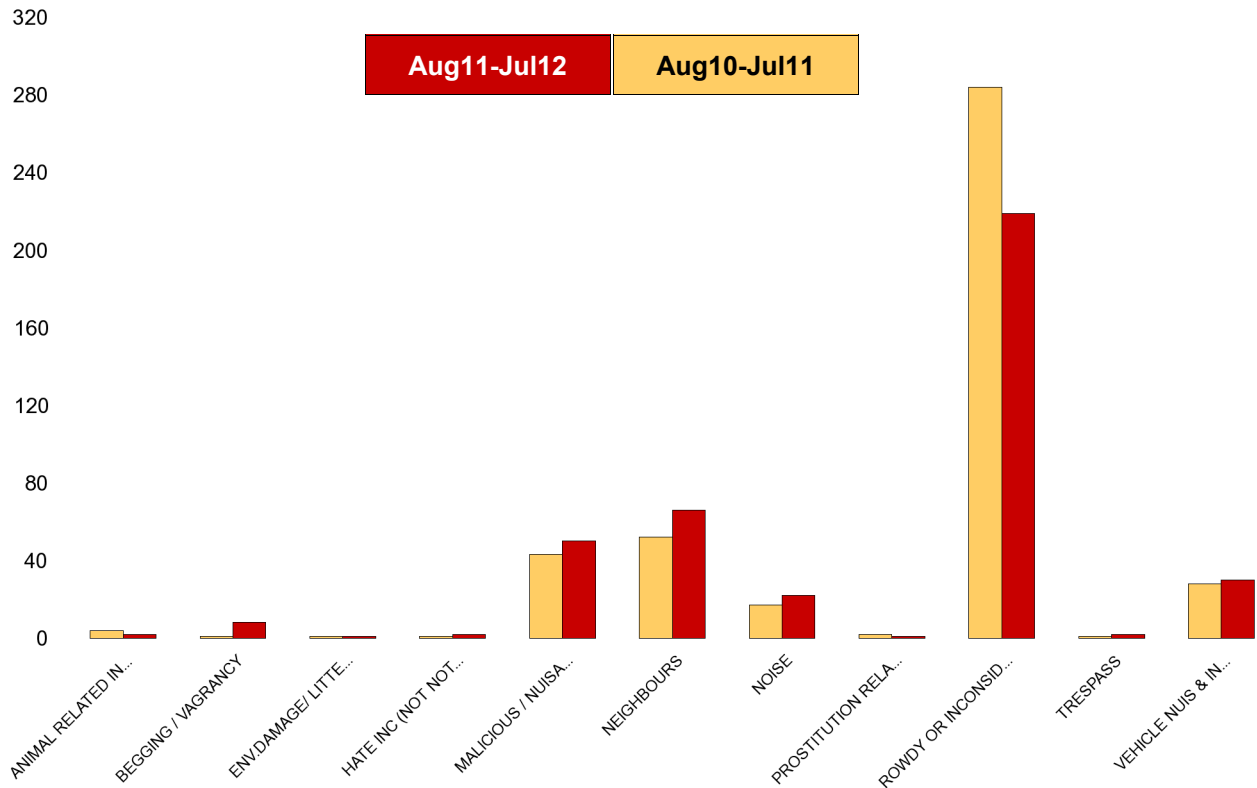

Kettering Town Forum Report

St Michaels and Wicksteed

NSIR Closing Cat. 1 Desc	No of Incidents (Aug11-Jul12)	No of Incidents (Aug10-Jul11)	+/- Incidents	% Change Incidents
AB VEH NOT STOLEN/OBSTRUCT	0	5	-5	-100%
ANIMAL RELATED INC ANTI-SOCIAL	2	4	-2	-50%
BEGGING / VAGRANCY	8	1	7	700%
ENV.DAMAGE/ LITTER/ NEEDLES	1	1	0	0%
FIREWORK RELATED INCIDENTS	0	3	-3	-100%
HATE INC (NOT NOTIFIABLE CRIME	2	1	1	100%
HOAX CALLS	0	4	-4	-100%
MALICIOUS / NUISANCE COMMS	50	43	7	16%
NEIGHBOURS	66	52	14	27%
NOISE	22	17	5	29%
PROSTITUTION RELATED ACTIVITY	1	2	-1	-50%
ROWDY OR INCONSIDERATE BEHAV	219	284	-65	-23%
STREET DRINKING	0	2	-2	-100%
TRESPASS	2	1	1	100%
VEHICLE NUIS & INAPPROP VEH US	30	28	2	7%
Sum:	403	448	-45	-10%