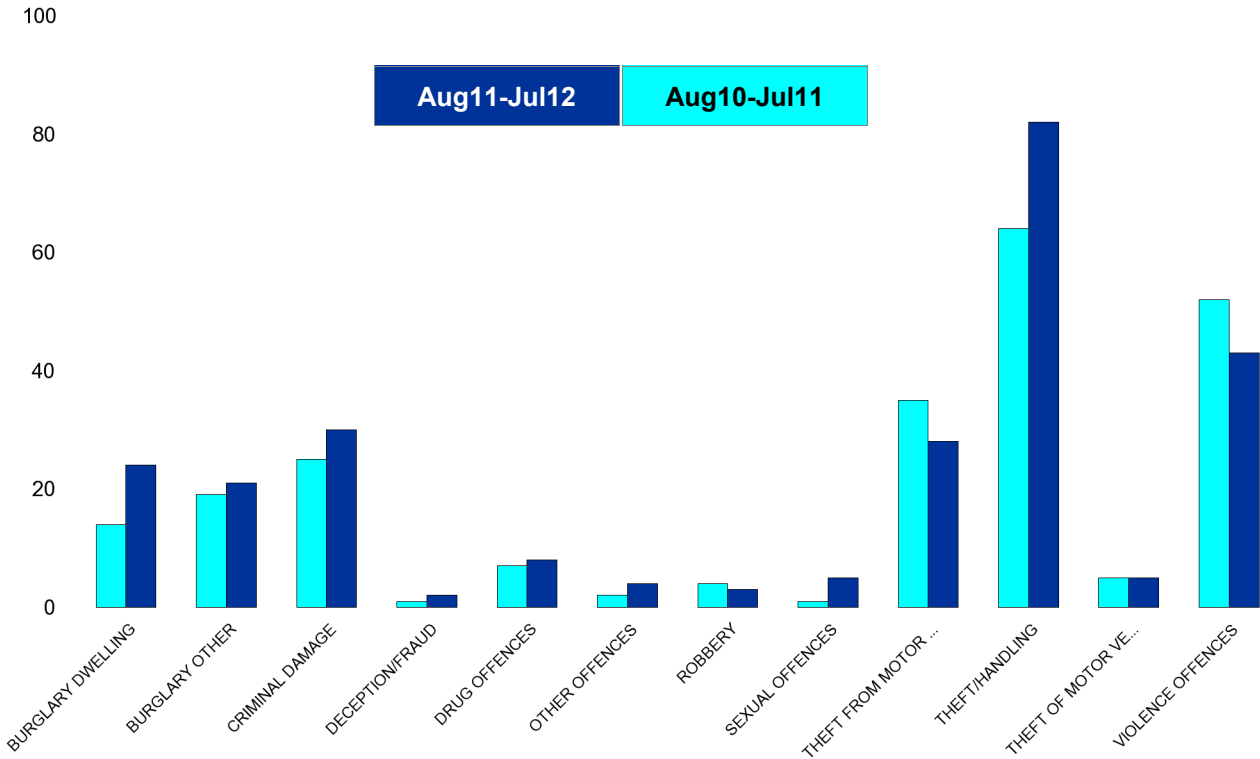

Kettering Town Forum Report

St Peters

HO Group	No of Crimes (Aug11-Jul12)	No of Crimes (Aug10-Jul11)	+/- Crime	% Change	No of Cleared Up Crimes	Detection Rate (Past 12 Months)
BURGLARY DWELLING	24	14	10	71%	0	0%
BURGLARY OTHER	21	19	2	11%	1	5%
CRIMINAL DAMAGE	30	25	5	20%	7	23%
DECEPTION/FRAUD	2	1	1	100%	0	0%
DRUG OFFENCES	8	7	1	14%	5	63%
OTHER OFFENCES	4	2	2	100%	1	25%
ROBBERY	3	4	-1	-25%	0	0%
SEXUAL OFFENCES	5	1	4	400%	2	40%
THEFT FROM MOTOR VEHICLES	28	35	-7	-20%	2	7%
THEFT/HANDLING	82	64	18	28%	17	21%
THEFT OF MOTOR VEHICLES	5	5	0	0%	1	20%
VIOLENCE OFFENCES	43	52	-9	-17%	13	30%
Sum:	255	229	26	11%	49	19%