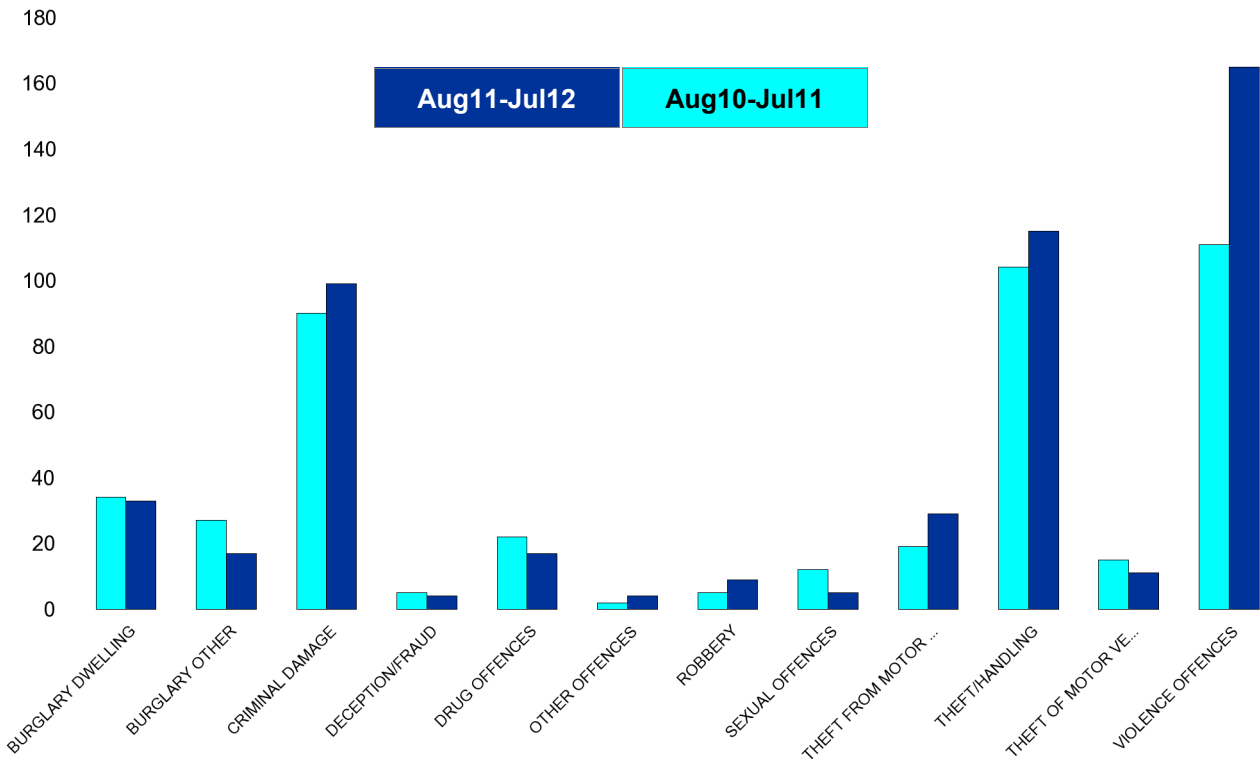

Kettering Town Forum Report

Avondale Grange

HO Group	No of Crimes (Aug11-Jul12)	No of Crimes (Aug10-Jul11)	+/- Crime	% Change
BURGLARY DWELLING	33	34	-1	-3%
BURGLARY OTHER	17	27	-10	-37%
CRIMINAL DAMAGE	99	90	9	10%
DECEPTION/FRAUD	4	5	-1	-20%
DRUG OFFENCES	17	22	-5	-23%
OTHER OFFENCES	4	2	2	100%
ROBBERY	9	5	4	80%
SEXUAL OFFENCES	5	12	-7	-58%
THEFT FROM MOTOR VEHICLES	29	19	10	53%
THEFT/HANDLING	115	104	11	11%
THEFT OF MOTOR VEHICLES	11	15	-4	-27%
VIOLENCE OFFENCES	165	111	54	49%
Sum:	508	446	62	14%

No of Cleared Up Crimes	Detection Rate (Past 12 Months)
5	15%
1	6%
15	15%
0	0%
14	82%
2	50%
2	22%
0	0%
1	3%
29	25%
3	27%
75	45%
147	29%