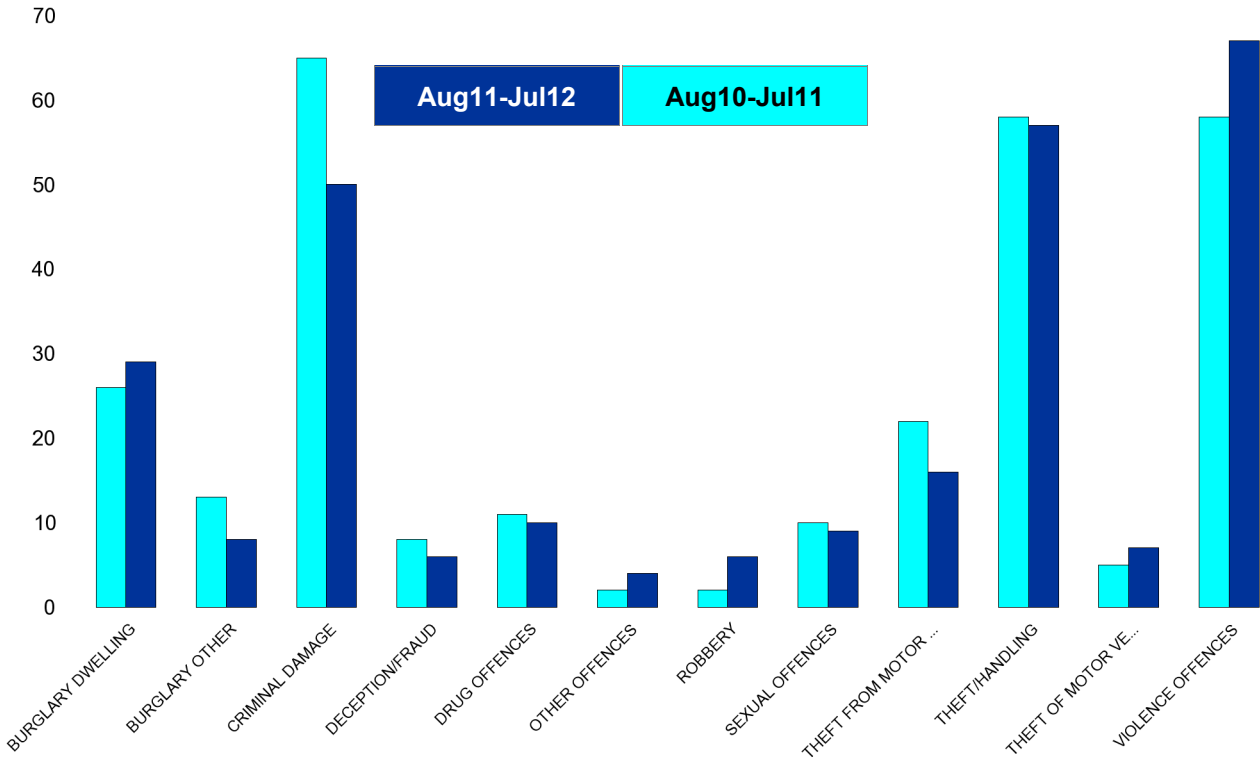

Kettering Town Forum Report

Pipers Hill

HO Group	No of Crimes (Aug11-Jul12)	No of Crimes (Aug10-Jul11)	+/- Crime	% Change	No of Cleared Up Crimes	Detection Rate (Past 12 Months)
BURGLARY DWELLING	29	26	3	12%	3	10%
BURGLARY OTHER	8	13	-5	-38%	0	0%
CRIMINAL DAMAGE	50	65	-15	-23%	9	18%
DECEPTION/FRAUD	6	8	-2	-25%	0	0%
DRUG OFFENCES	10	11	-1	-9%	8	80%
OTHER OFFENCES	4	2	2	100%	1	25%
ROBBERY	6	2	4	200%	0	0%
SEXUAL OFFENCES	9	10	-1	-10%	4	44%
THEFT FROM MOTOR VEHICLES	16	22	-6	-27%	1	6%
THEFT/HANDLING	57	58	-1	-2%	12	21%
THEFT OF MOTOR VEHICLES	7	5	2	40%	2	29%
VIOLENCE OFFENCES	67	58	9	16%	30	45%
Sum:	269	280	-11	-4%	70	26%