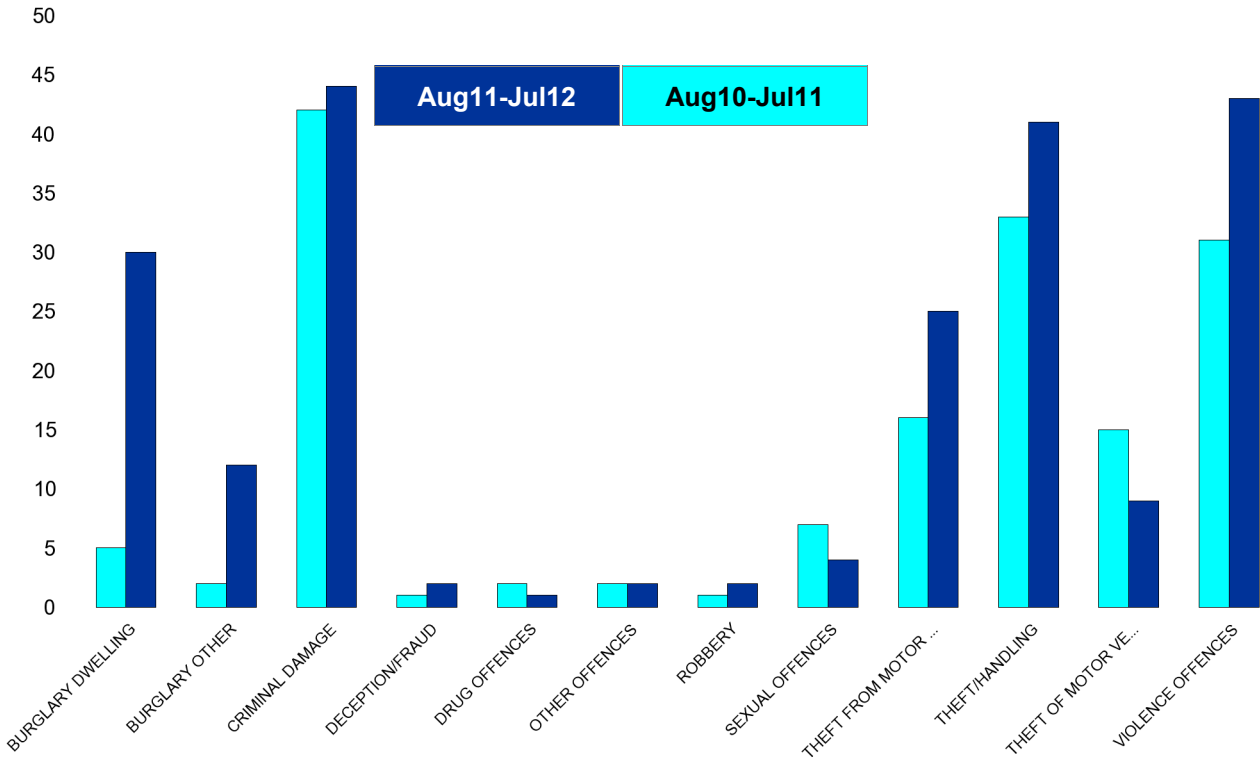

Kettering Town Forum Report

Ise Lodge

HO Group	No of Crimes (Aug11-Jul12)	No of Crimes (Aug10-Jul11)	+/- Crime	% Change	No of Cleared Up Crimes	Detection Rate (Past 12 Months)
BURGLARY DWELLING	30	5	25	500%	0	0%
BURGLARY OTHER	12	2	10	500%	0	0%
CRIMINAL DAMAGE	44	42	2	5%	3	7%
DECEPTION/FRAUD	2	1	1	100%	0	0%
DRUG OFFENCES	1	2	-1	-50%	1	100%
OTHER OFFENCES	2	2	0	0%	2	100%
ROBBERY	2	1	1	100%	0	0%
SEXUAL OFFENCES	4	7	-3	-43%	1	25%
THEFT FROM MOTOR VEHICLES	25	16	9	56%	2	8%
THEFT/HANDLING	41	33	8	24%	8	20%
THEFT OF MOTOR VEHICLES	9	15	-6	-40%	5	56%
VIOLENCE OFFENCES	43	31	12	39%	10	23%
Sum:	215	157	58	37%	32	15%