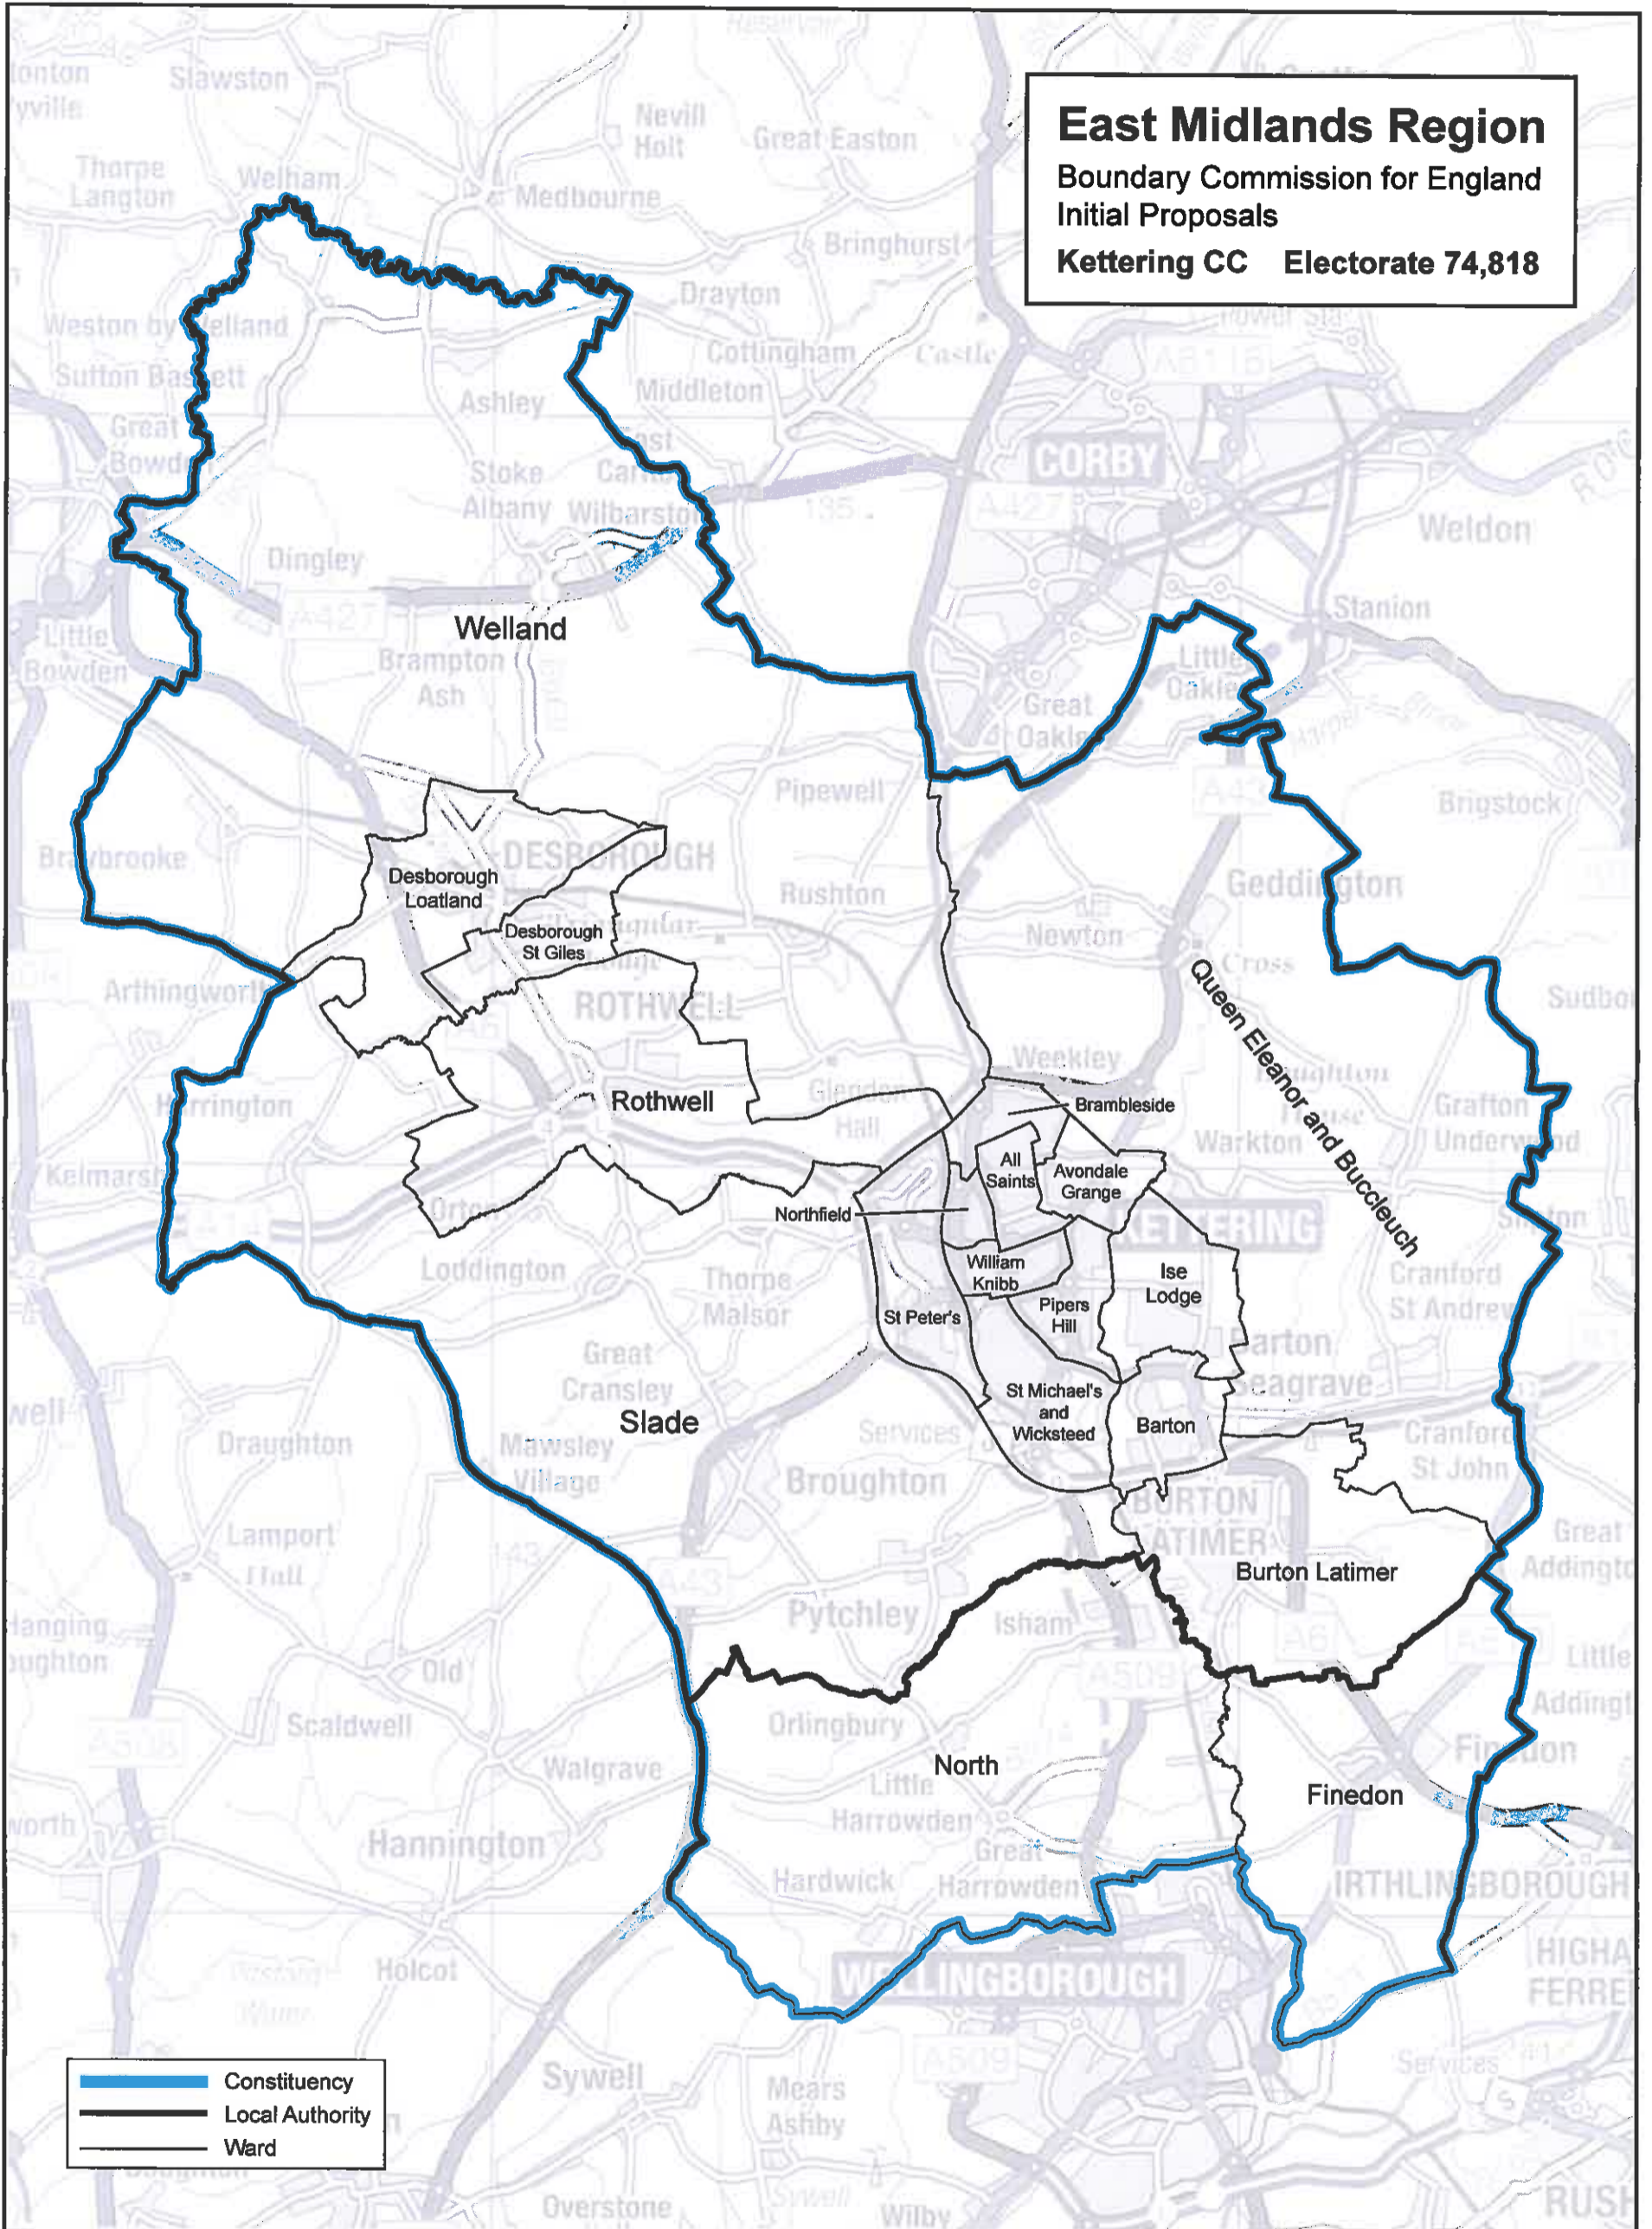

East Midlands Region

Boundary Commission for England
Initial Proposals

Kettering CC Electorate 74,818

This mapping extract has been produced from Ordnance Survey's mapping data on behalf of the Boundary Commission for England © Crown copyright 2011.