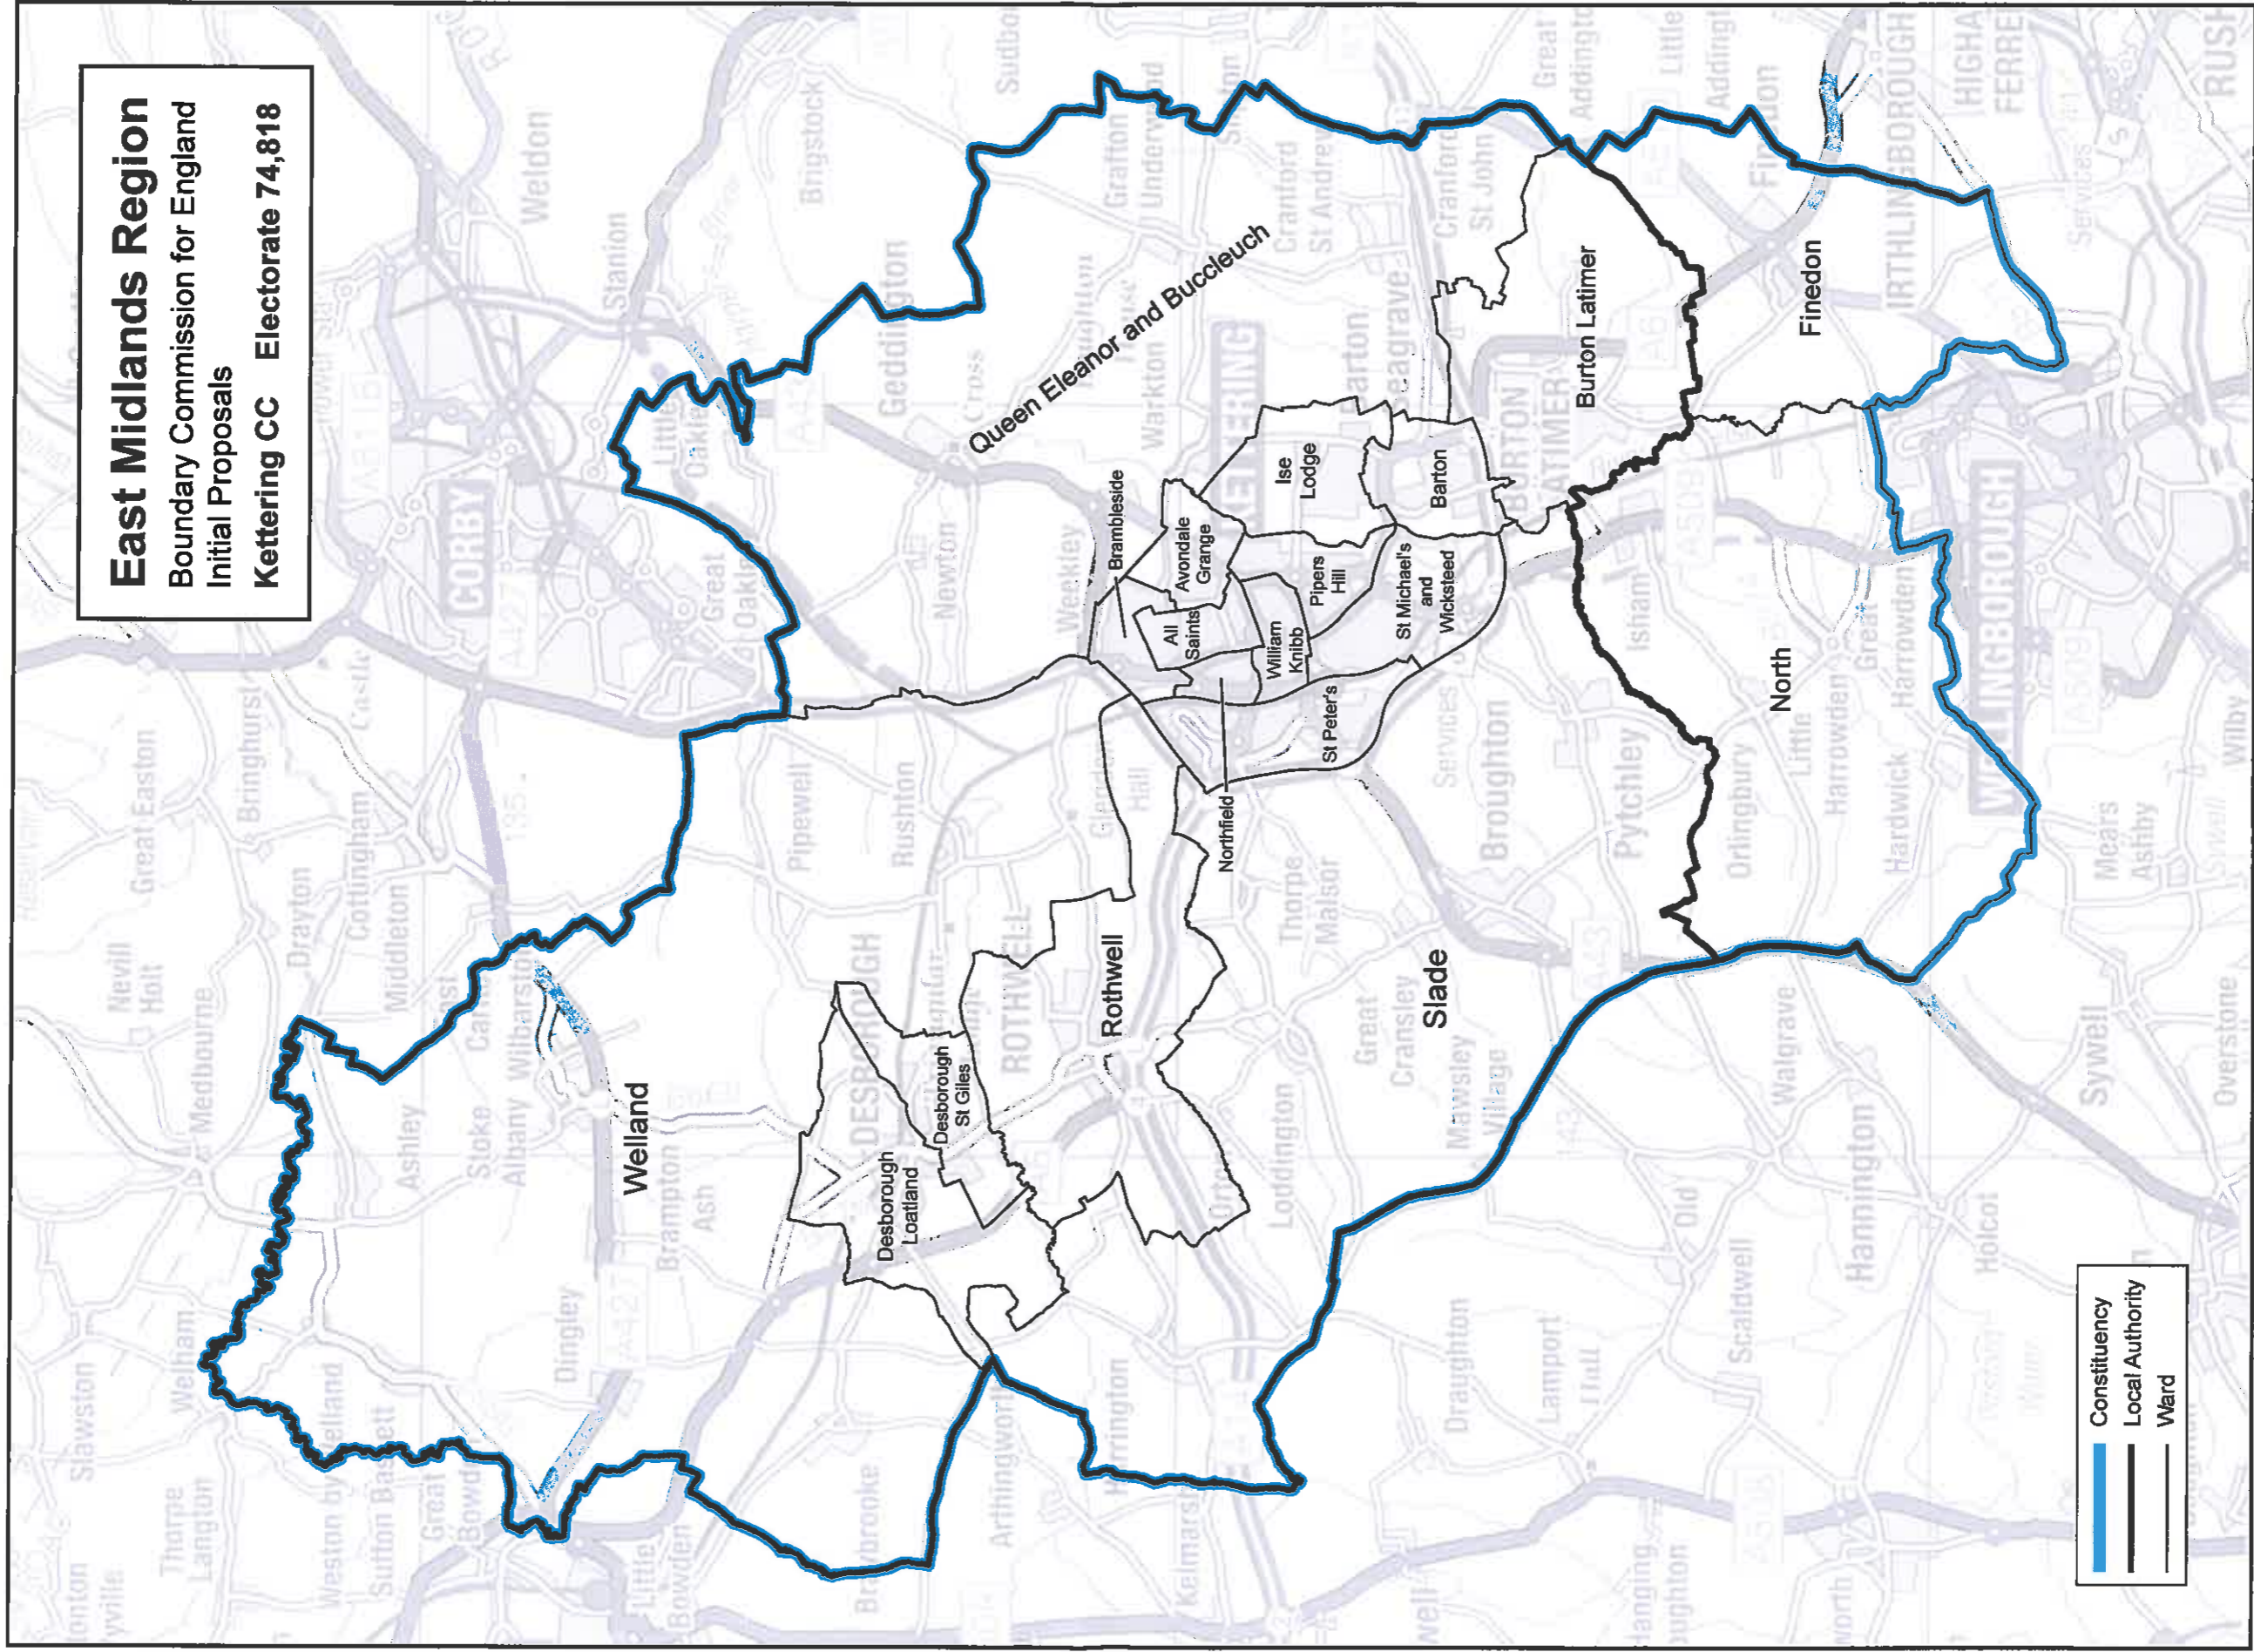

**East Midlands Region**  
 Boundary Commission for England  
 Initial Proposals  
**Kettering CC Electorate 74,818**

This mapping extract has been produced from Ordnance Survey's mapping data on behalf of the Boundary Commission for England © Crown copyright 2011.