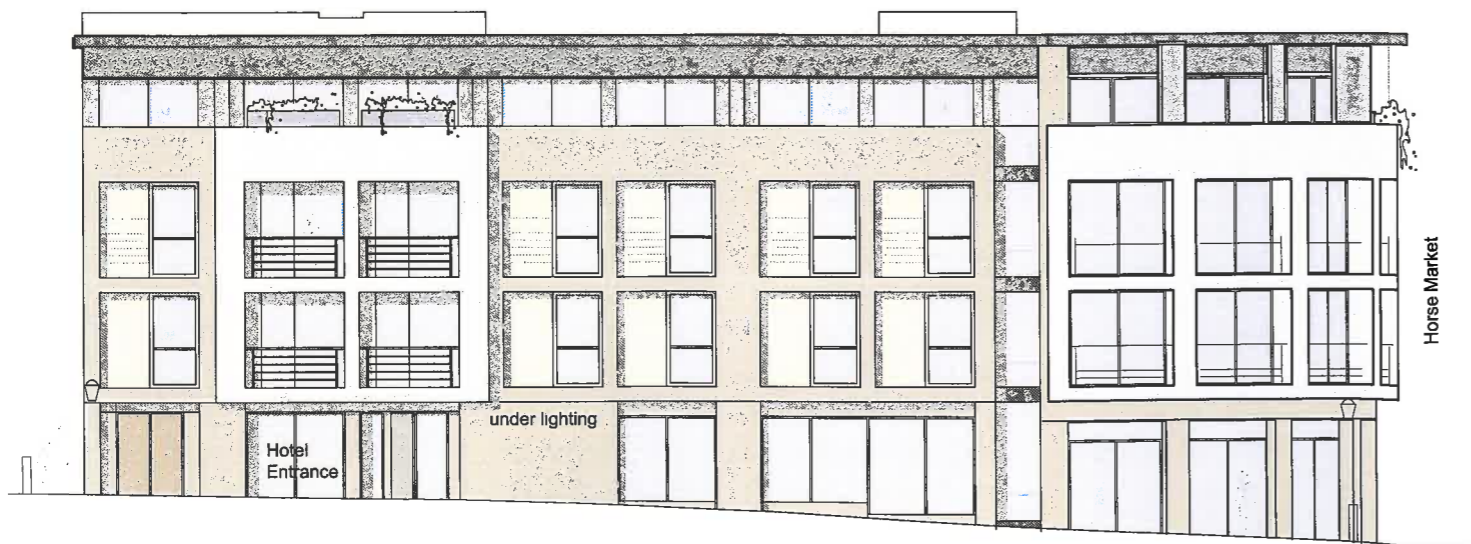

SOUTH ELEVATION

EAST ELEVATION

WEST ELEVATION

NORTH ELEVATION

Legend

-  **Arden red facing brickwork**
-  **Ashlar block colour buff (Ground floor) / Render - colour to match Ashlar block (Upper floors)**
-  **Single ply membrane - Colour RAL 7012 Basalt Grey**
-  **Rendered panel Grey**
-  **Stained larch cladding**
-  **White render**
-  **Glazing - Aluminium frames at ground floor - RAL colour 7016 (Anthracite Grey)
- uPVC frames - Upper floor - dark grey finish**