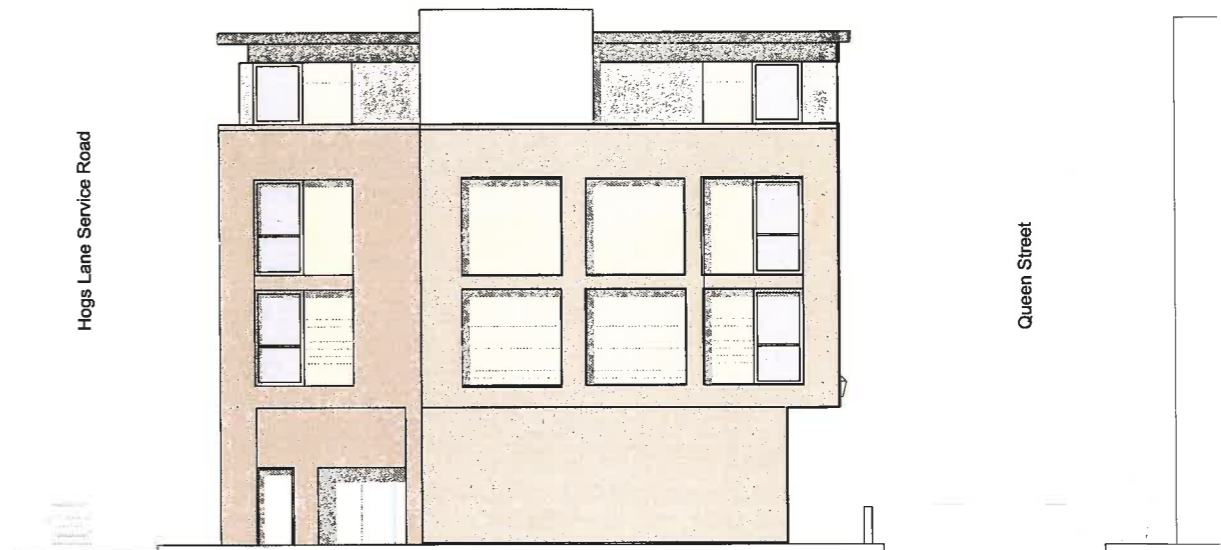

SOUTH ELEVATION

EAST ELEVATION

WEST ELEVATION

NORTH ELEVATION

Legend

-  **Arden red facing brickwork**
-  **Ashlar block colour buff (Ground floor) / Render - colour to match Ashlar block (Upper floors)**
-  **Single ply membrane - Colour RAL 7012 Basalt Grey**
-  **Rendered panel Grey**
-  **Stained larch cladding**
-  **White render**
-  **Glazing - Aluminium frames at ground floor - RAL colour 7016 (Anthracite Grey)
- uPVC frames - Upper floor - dark grey finish**