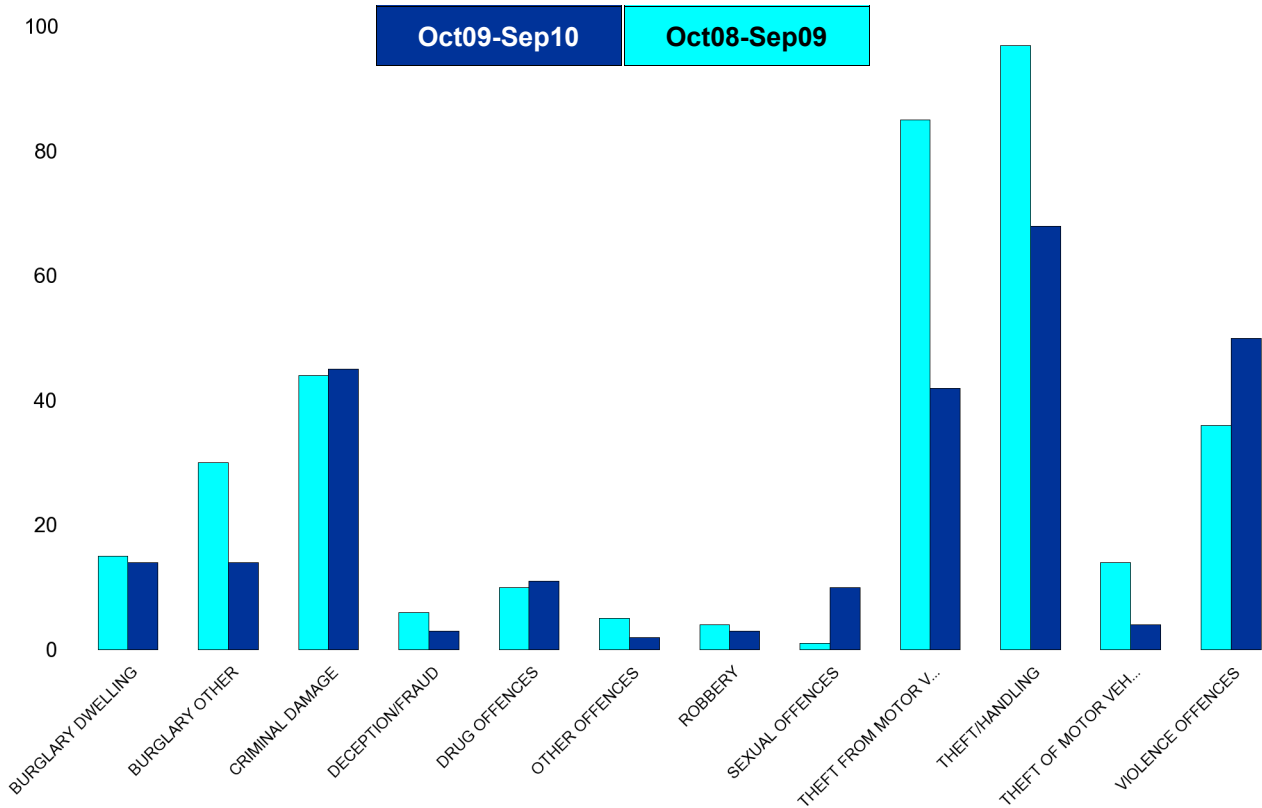

Kettering Town Forum Report

NK09 St Peters - Crime

HO Group	No of Crimes (Oct09-Sep10)	No of Crimes (Oct08-Sep09)	+/- Crime	% Change	No of Cleared Up Crimes	Detection Rate (Past 12 Months)
BURGLARY DWELLING	14	15	-1	-7%	3	21%
BURGLARY OTHER	14	30	-16	-53%	3	21%
CRIMINAL DAMAGE	45	44	1	2%	10	22%
DECEPTION/FRAUD	3	6	-3	-50%	2	67%
DRUG OFFENCES	11	10	1	10%	10	91%
OTHER OFFENCES	2	5	-3	-60%	2	100%
ROBBERY	3	4	-1	-25%	0	0%
SEXUAL OFFENCES	10	1	9	900%	3	30%
THEFT FROM MOTOR VEHICLES	42	85	-43	-51%	8	19%
THEFT/HANDLING	68	97	-29	-30%	8	12%
THEFT OF MOTOR VEHICLES	4	14	-10	-71%	1	25%
VIOLENCE OFFENCES	50	36	14	39%	20	40%
Sum:	266	347	-81	-23%	70	26%