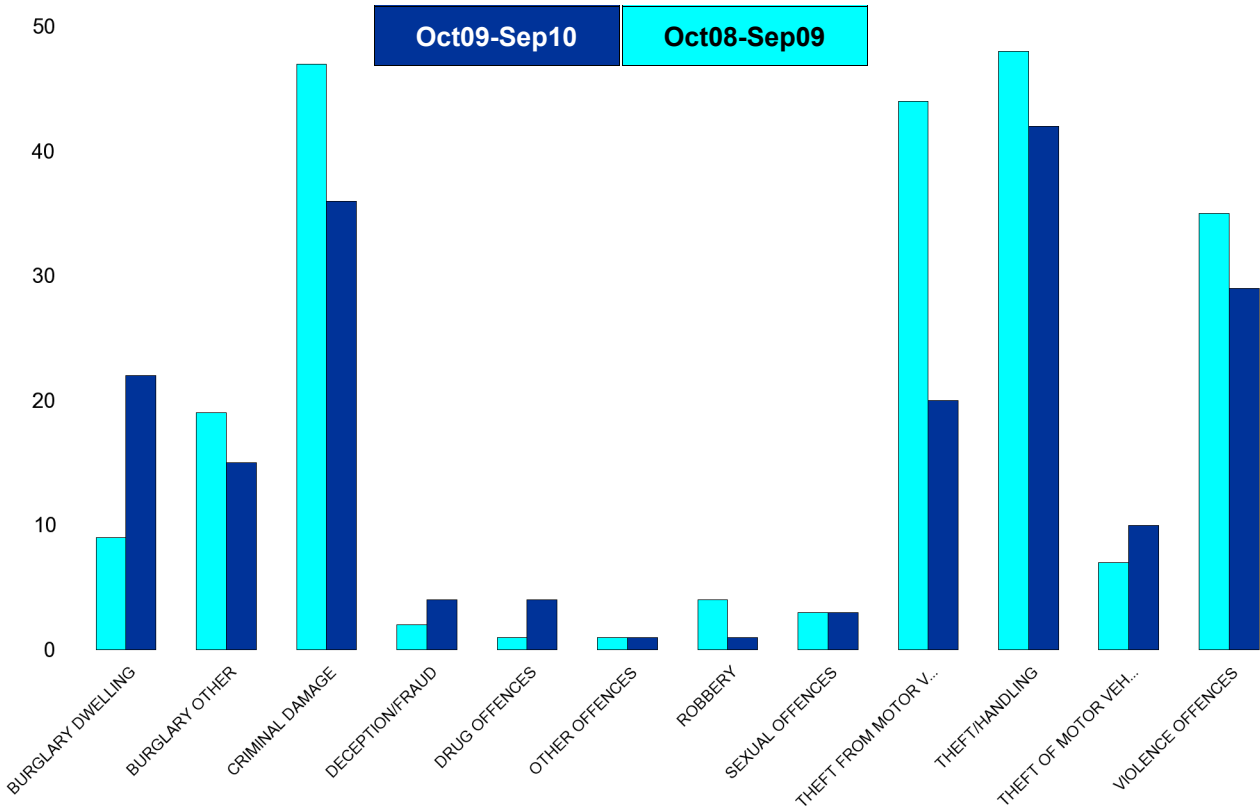

Kettering Town Forum Report

NK05 Avondale Grange - Crime

HO Group	No of Crimes (Oct09-Sep10)	No of Crimes (Oct08-Sep09)	+/- Crime	% Change	No of Cleared Up Crimes	Detection Rate (Past 12 Months)
BURGLARY DWELLING	68	36	32	89%	12	18%
BURGLARY OTHER	41	46	-5	-11%	2	5%
CRIMINAL DAMAGE	107	144	-37	-26%	20	19%
DECEPTION/FRAUD	4	3	1	33%	1	25%
DRUG OFFENCES	18	9	9	100%	18	100%
OTHER OFFENCES	2	5	-3	-60%	2	100%
ROBBERY	8	3	5	167%	4	50%
SEXUAL OFFENCES	9	5	4	80%	9	100%
THEFT FROM MOTOR VEHICLES	20	27	-7	-26%	3	15%
THEFT/HANDLING	112	94	18	19%	35	31%
THEFT OF MOTOR VEHICLES	19	25	-6	-24%	7	37%
VIOLENCE OFFENCES	119	118	1	1%	59	50%
Sum:	527	515	12	2%	172	33%

Kettering Town Forum Report

NK06 Pipers Hill - Crime

HO Group	No of Crimes (Oct09-Sep10)	No of Crimes (Oct08-Sep09)	+/- Crime	% Change	No of Cleared Up Crimes	Detection Rate (Past 12 Months)
BURGLARY DWELLING	31	22	9	41%	4	13%
BURGLARY OTHER	17	18	-1	-6%	0	0%
CRIMINAL DAMAGE	113	163	-50	-31%	22	19%
DECEPTION/FRAUD	2	2	0	0%	1	50%
DRUG OFFENCES	17	16	1	6%	17	100%
OTHER OFFENCES	9	4	5	125%	7	78%
ROBBERY	7	7	0	0%	1	14%
SEXUAL OFFENCES	3	5	-2	-40%	1	33%
THEFT FROM MOTOR VEHICLES	21	26	-5	-19%	0	0%
THEFT/HANDLING	57	57	0	0%	8	14%
THEFT OF MOTOR VEHICLES	21	10	11	110%	1	5%
VIOLENCE OFFENCES	89	112	-23	-21%	36	40%
Sum:	387	442	-55	-12%	98	25%

Kettering Town Forum Report

NK07 Ise Lodge - Crime

HO Group	No of Crimes (Oct09-Sep10)	No of Crimes (Oct08-Sep09)	+/- Crime	% Change	No of Cleared Up Crimes	Detection Rate (Past 12 Months)
BURGLARY DWELLING	22	9	13	144%	0	0%
BURGLARY OTHER	15	19	-4	-21%	1	7%
CRIMINAL DAMAGE	36	47	-11	-23%	6	17%
DECEPTION/FRAUD	4	2	2	100%	0	0%
DRUG OFFENCES	4	1	3	300%	4	100%
OTHER OFFENCES	1	1	0	0%	1	100%
ROBBERY	1	4	-3	-75%	1	100%
SEXUAL OFFENCES	3	3	0	0%	1	33%
THEFT FROM MOTOR VEHICLES	20	44	-24	-55%	0	0%
THEFT/HANDLING	42	48	-6	-13%	10	24%
THEFT OF MOTOR VEHICLES	10	7	3	43%	0	0%
VIOLENCE OFFENCES	29	35	-6	-17%	13	45%
Sum:	187	220	-33	-15%	37	20%