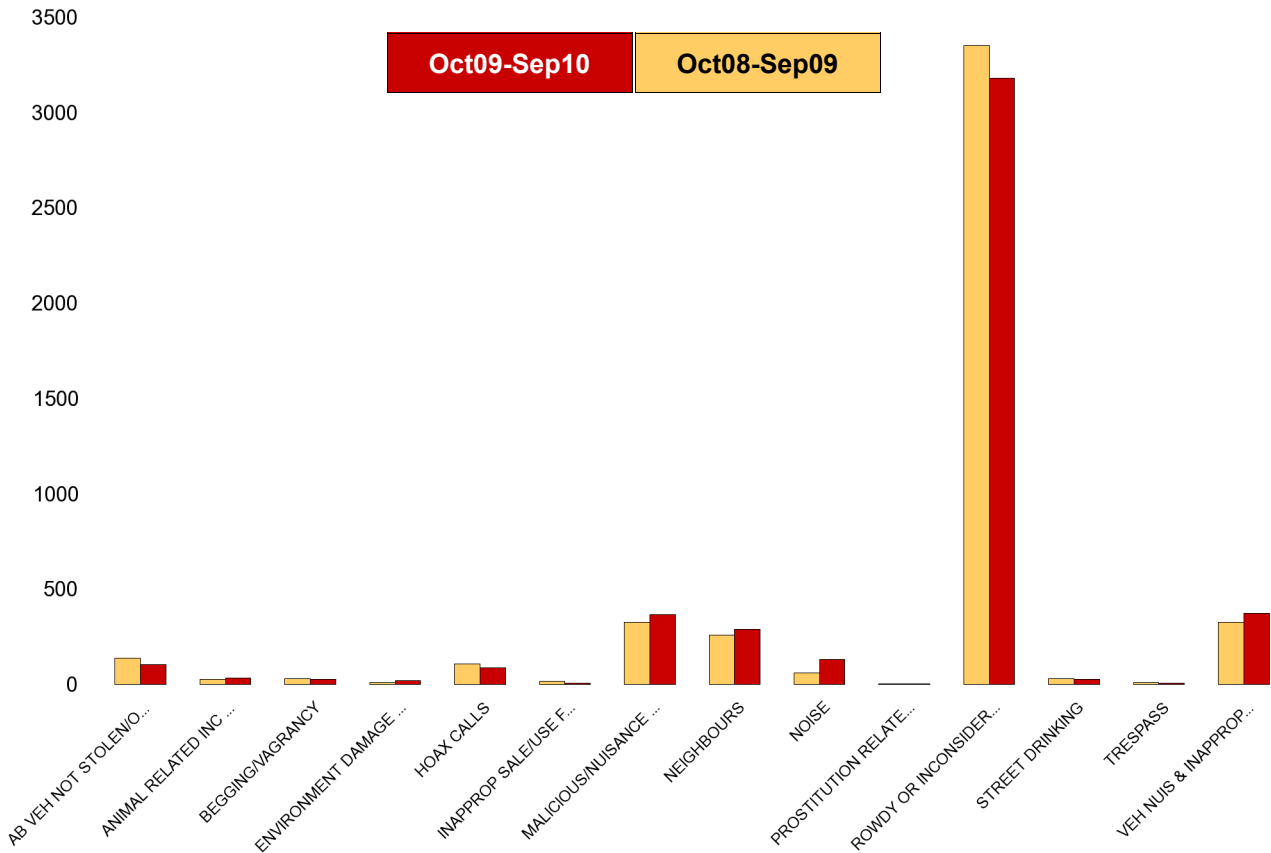

Kettering Town Forum Report

NK09 St Peters - Crime

HO Group	No of Crimes (Oct09-Sep10)	No of Crimes (Oct08-Sep09)	+/- Crime	% Change	No of Cleared Up Crimes	Detection Rate (Past 12 Months)
BURGLARY DWELLING	14	15	-1	-7%	3	21%
BURGLARY OTHER	14	30	-16	-53%	3	21%
CRIMINAL DAMAGE	45	44	1	2%	10	22%
DECEPTION/FRAUD	3	6	-3	-50%	2	67%
DRUG OFFENCES	11	10	1	10%	10	91%
OTHER OFFENCES	2	5	-3	-60%	2	100%
ROBBERY	3	4	-1	-25%	0	0%
SEXUAL OFFENCES	10	1	9	900%	3	30%
THEFT FROM MOTOR VEHICLES	42	85	-43	-51%	8	19%
THEFT/HANDLING	68	97	-29	-30%	8	12%
THEFT OF MOTOR VEHICLES	4	14	-10	-71%	1	25%
VIOLENCE OFFENCES	50	36	14	39%	20	40%
Sum:	266	347	-81	-23%	70	26%

Kettering Town Forum Report

Kettering Town Sector - ASB

NSIR Closing Category Desc	No of Incidents (Oct09-Sep10)	No of Incidents (Aug08-Jul09)	+/- Incidents	% Change Incidents
AB VEH NOT STOLEN/OBSTRUCT	105	138	-33	-24%
ANIMAL RELATED INC ANTI-SOCIAL	32	27	5	19%
BEGGING/VAGRANCY	27	29	-2	-7%
ENVIRONMENT DAMAGE OR LITTER	20	10	10	100%
HOAX CALLS	86	106	-20	-19%
INAPPROP SALE/USE FIREWORKS	7	17	-10	-59%
MALICIOUS/NUISANCE COMMS	365	324	41	13%
NEIGHBOURS	288	259	29	11%
NOISE	129	59	70	119%
PROSTITUTION RELATED ACTIVITY	1	3	-2	-67%
ROWDY OR INCONSIDERATE BEHAV	3178	3350	-172	-5%
STREET DRINKING	27	28	-1	-4%
TRESPASS	5	9	-4	-44%
VEH NUIS & INAPPROP VEH USE	371	326	45	14%
Sum:	4641	4685	-44	-1%