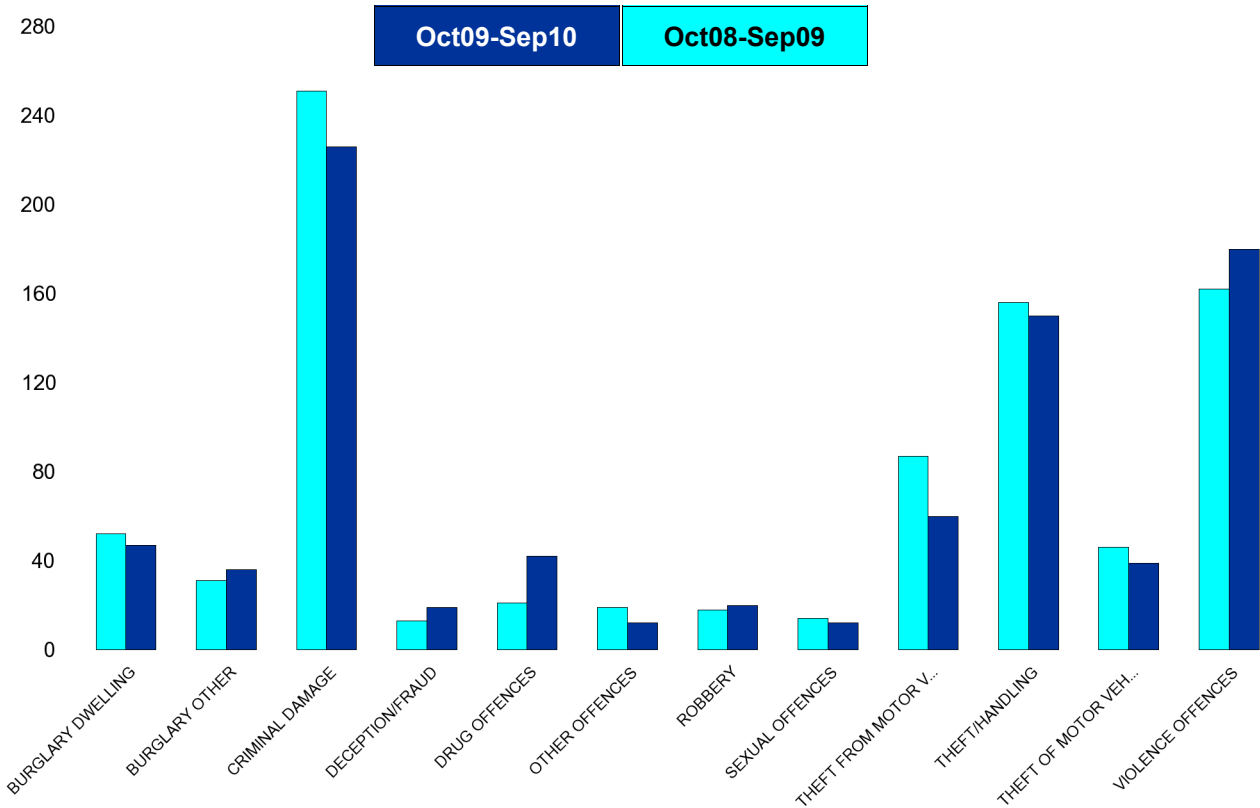

Kettering Town Forum Report

NK03 All Saints - Crime

HO Group	No of Crimes (Oct09-Sep10)	No of Crimes (Oct08-Sep09)	+/- Crime	% Change	No of Cleared Up Crimes	Detection Rate (Past 12 Months)
BURGLARY DWELLING	47	52	-5	-10%	9	19%
BURGLARY OTHER	36	31	5	16%	3	8%
CRIMINAL DAMAGE	226	251	-25	-10%	15	7%
DECEPTION/FRAUD	19	13	6	46%	1	5%
DRUG OFFENCES	42	21	21	100%	38	90%
OTHER OFFENCES	12	19	-7	-37%	11	92%
ROBBERY	20	18	2	11%	4	20%
SEXUAL OFFENCES	12	14	-2	-14%	1	8%
THEFT FROM MOTOR VEHICLES	60	87	-27	-31%	8	13%
THEFT/HANDLING	150	156	-6	-4%	52	35%
THEFT OF MOTOR VEHICLES	39	46	-7	-15%	10	26%
VIOLENCE OFFENCES	180	162	18	11%	70	39%
Sum:	843	870	-27	-3%	222	26%