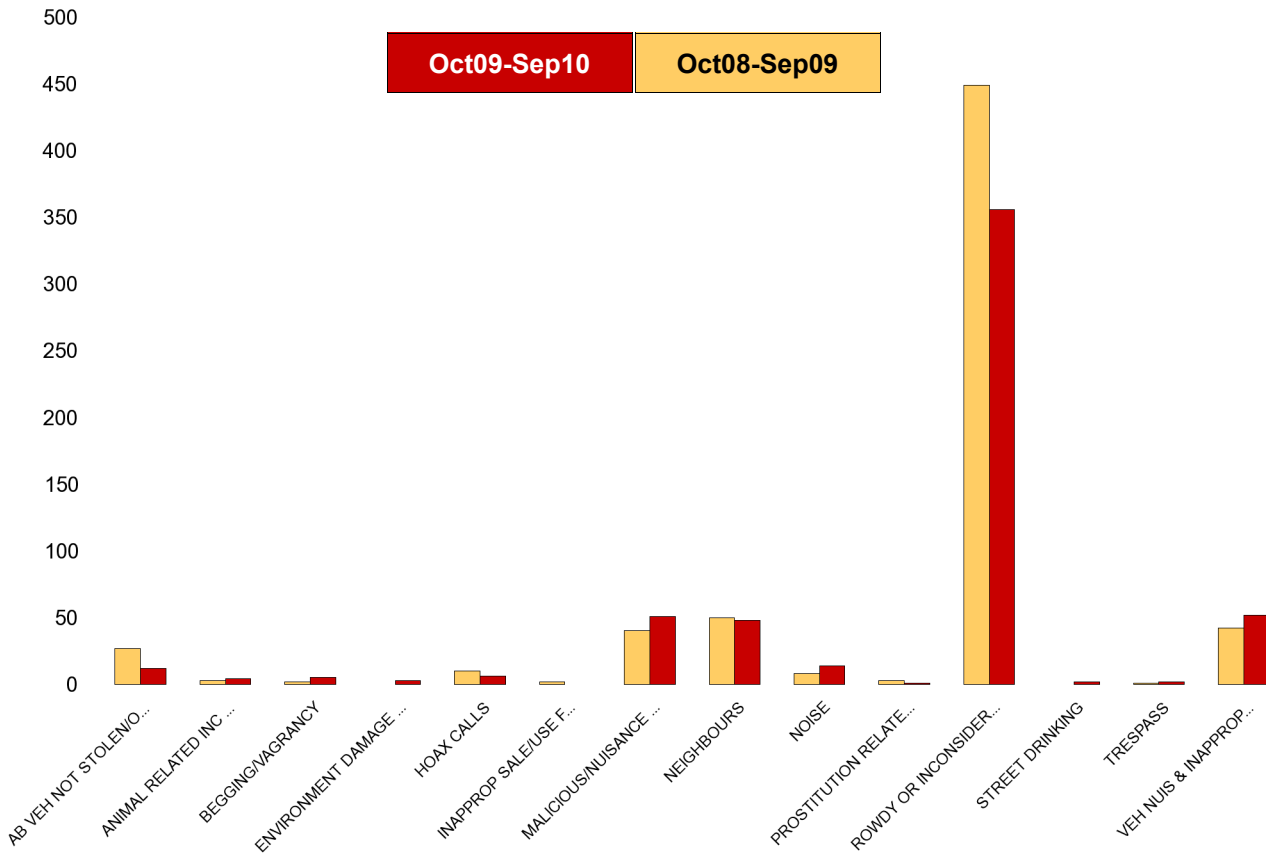

Kettering Town Forum Report

NK08 St Michaels & Wicksteed - ASB

NSIR Closing Category Desc	No of Incidents (Oct09-Sep10)	No of Incidents (Oct08-Sep09)	+/- Incidents	% Change Incidents
AB VEH NOT STOLEN/OBSTRUCT	12	27	-15	-56%
ANIMAL RELATED INC ANTI-SOCIAL	4	3	1	33%
BEGGING/VAGRANCY	5	2	3	150%
ENVIRONMENT DAMAGE OR LITTER	3	0	3	0%
HOAX CALLS	6	10	-4	-40%
INAPPROP SALE/USE FIREWORKS	0	2	-2	-100%
MALICIOUS/NUISANCE COMMS	51	40	11	28%
NEIGHBOURS	48	50	-2	-4%
NOISE	14	8	6	75%
PROSTITUTION RELATED ACTIVITY	1	3	-2	-67%
ROWDY OR INCONSIDERATE BEHAV	356	449	-93	-21%
STREET DRINKING	2	0	2	0%
TRESPASS	2	1	1	100%
VEH NUIS & INAPPROP VEH USE	52	42	10	24%
Sum:	556	637	-81	-13%