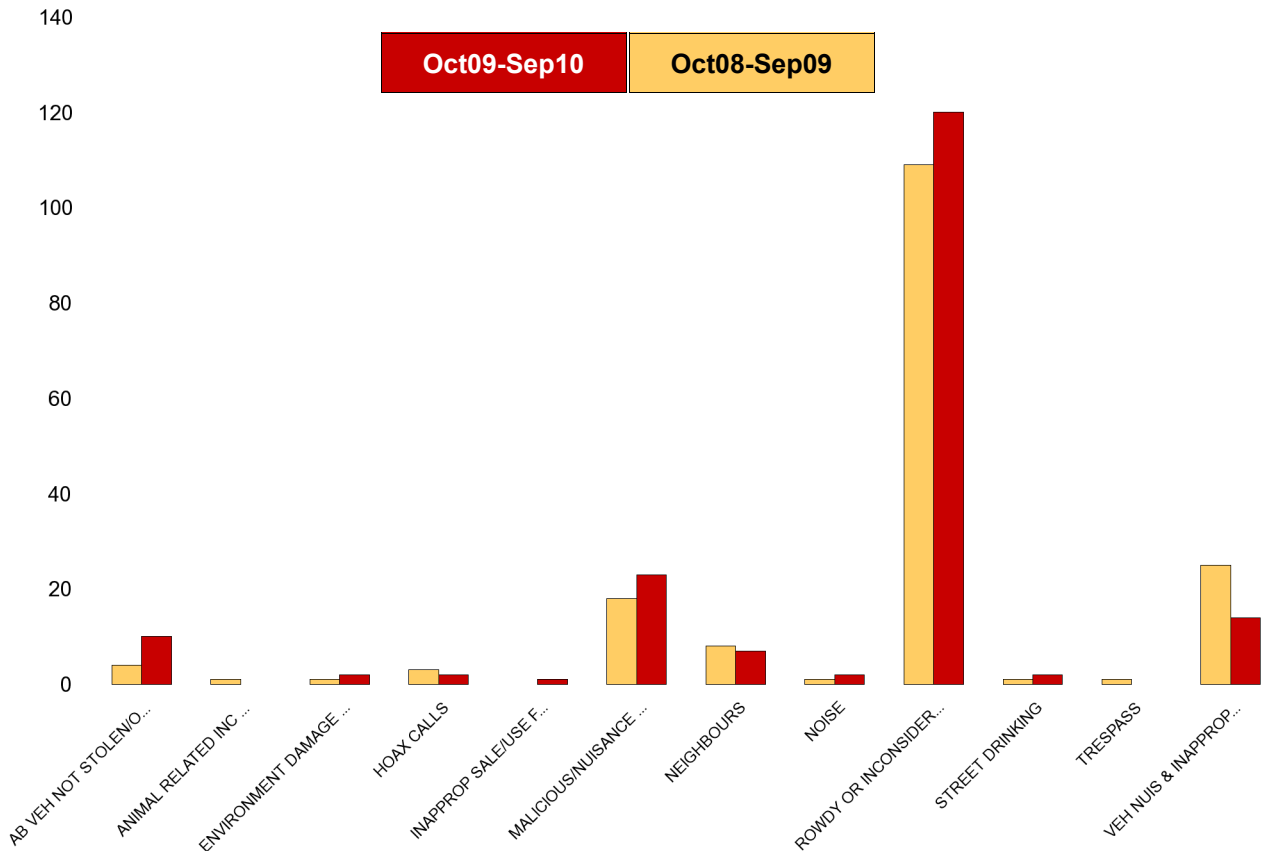

Kettering Town Forum Report

NK04 Brambleside - ASB

NSIR Closing Category Desc	No of Incidents (Oct09-Sep10)	No of Incidents (Oct08-Sep09)	+/- Incidents	% Change Incidents
AB VEH NOT STOLEN/OBSTRUCT	10	4	6	150%
ANIMAL RELATED INC ANTI-SOCIAL	0	1	-1	-100%
ENVIRONMENT DAMAGE OR LITTER	2	1	1	100%
HOAX CALLS	2	3	-1	-33%
INAPPROP SALE/USE FIREWORKS	1	0	1	0%
MALICIOUS/NUISANCE COMMS	23	18	5	28%
NEIGHBOURS	7	8	-1	-13%
NOISE	2	1	1	100%
ROWDY OR INCONSIDERATE BEHAV	120	109	11	10%
STREET DRINKING	2	1	1	100%
TRESPASS	0	1	-1	-100%
VEH NUIS & INAPPROP VEH USE	14	25	-11	-44%
Sum:	183	172	11	6%