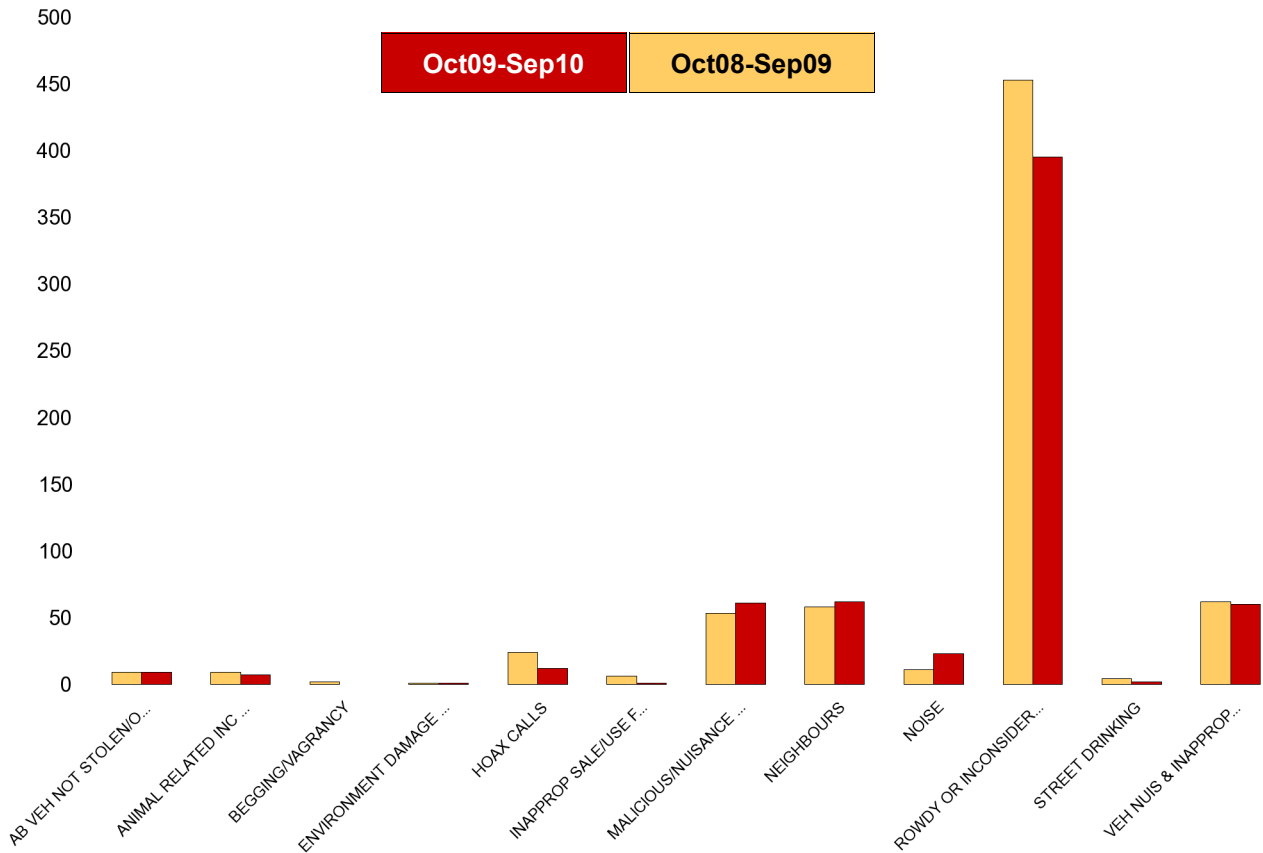

Kettering Town Forum Report

NK05 Avondale Grange - ASB

NSIR Closing Category Desc	No of Incidents (Oct09-Sep10)	No of Incidents (Oct08-Sep09)	+/- Incidents	% Change Incidents
AB VEH NOT STOLEN/OBSTRUCT	9	9	0	0%
ANIMAL RELATED INC ANTI-SOCIAL	7	9	-2	-22%
BEGGING/VAGRANCY	0	2	-2	-100%
ENVIRONMENT DAMAGE OR LITTER	1	1	0	0%
HOAX CALLS	12	24	-12	-50%
INAPPROP SALE/USE FIREWORKS	1	6	-5	-83%
MALICIOUS/NUISANCE COMMS	61	53	8	15%
NEIGHBOURS	62	58	4	7%
NOISE	23	11	12	109%
ROWDY OR INCONSIDERATE BEHAV	395	453	-58	-13%
STREET DRINKING	2	4	-2	-50%
VEH NUIS & INAPPROP VEH USE	60	62	-2	-3%
Sum:	633	692	-59	-9%