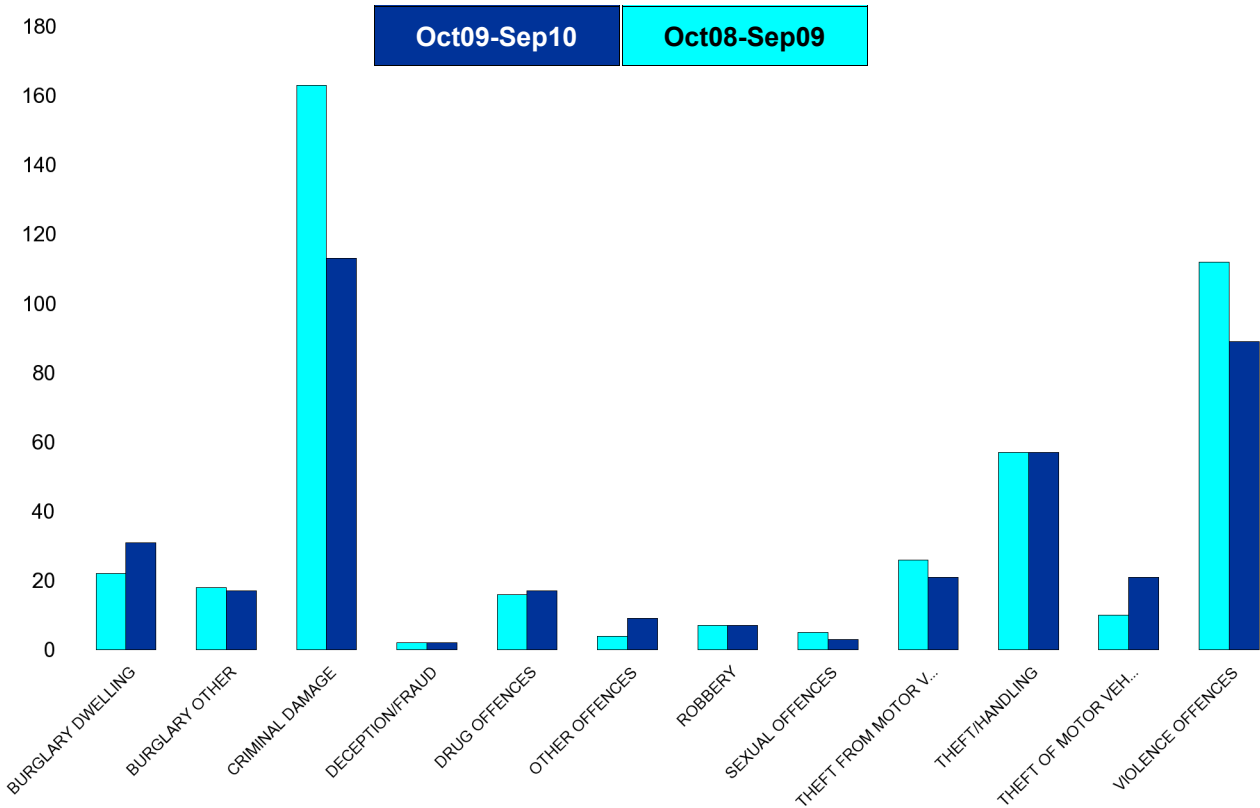

Kettering Town Forum Report

NK04 Brambleside - Crime

HO Group	No of Crimes (Oct09-Sep10)	No of Crimes (Oct08-Sep09)	+/- Crime	% Change	No of Cleared Up Crimes	Detection Rate (Past 12 Months)
BURGLARY DWELLING	20	19	1	5%	2	10%
BURGLARY OTHER	14	21	-7	-33%	0	0%
CRIMINAL DAMAGE	36	37	-1	-3%	3	8%
DECEPTION/FRAUD	7	20	-13	-65%	0	0%
DRUG OFFENCES	4	2	2	100%	4	100%
OTHER OFFENCES	1	0	1	0%	0	0%
ROBBERY	2	1	1	100%	0	0%
SEXUAL OFFENCES	1	2	-1	-50%	0	0%
THEFT FROM MOTOR VEHICLES	28	23	5	22%	5	18%
THEFT/HANDLING	34	73	-39	-53%	8	24%
THEFT OF MOTOR VEHICLES	8	12	-4	-33%	2	25%
VIOLENCE OFFENCES	43	32	11	34%	13	30%
Sum:	198	242	-44	-18%	37	19%

Kettering Town Forum Report

NK05 Avondale Grange - Crime

HO Group	No of Crimes (Oct09-Sep10)	No of Crimes (Oct08-Sep09)	+/- Crime	% Change	No of Cleared Up Crimes	Detection Rate (Past 12 Months)
BURGLARY DWELLING	68	36	32	89%	12	18%
BURGLARY OTHER	41	46	-5	-11%	2	5%
CRIMINAL DAMAGE	107	144	-37	-26%	20	19%
DECEPTION/FRAUD	4	3	1	33%	1	25%
DRUG OFFENCES	18	9	9	100%	18	100%
OTHER OFFENCES	2	5	-3	-60%	2	100%
ROBBERY	8	3	5	167%	4	50%
SEXUAL OFFENCES	9	5	4	80%	9	100%
THEFT FROM MOTOR VEHICLES	20	27	-7	-26%	3	15%
THEFT/HANDLING	112	94	18	19%	35	31%
THEFT OF MOTOR VEHICLES	19	25	-6	-24%	7	37%
VIOLENCE OFFENCES	119	118	1	1%	59	50%
Sum:	527	515	12	2%	172	33%

Kettering Town Forum Report

NK06 Pipers Hill - Crime

HO Group	No of Crimes (Oct09-Sep10)	No of Crimes (Oct08-Sep09)	+/- Crime	% Change	No of Cleared Up Crimes	Detection Rate (Past 12 Months)
BURGLARY DWELLING	31	22	9	41%	4	13%
BURGLARY OTHER	17	18	-1	-6%	0	0%
CRIMINAL DAMAGE	113	163	-50	-31%	22	19%
DECEPTION/FRAUD	2	2	0	0%	1	50%
DRUG OFFENCES	17	16	1	6%	17	100%
OTHER OFFENCES	9	4	5	125%	7	78%
ROBBERY	7	7	0	0%	1	14%
SEXUAL OFFENCES	3	5	-2	-40%	1	33%
THEFT FROM MOTOR VEHICLES	21	26	-5	-19%	0	0%
THEFT/HANDLING	57	57	0	0%	8	14%
THEFT OF MOTOR VEHICLES	21	10	11	110%	1	5%
VIOLENCE OFFENCES	89	112	-23	-21%	36	40%
Sum:	387	442	-55	-12%	98	25%