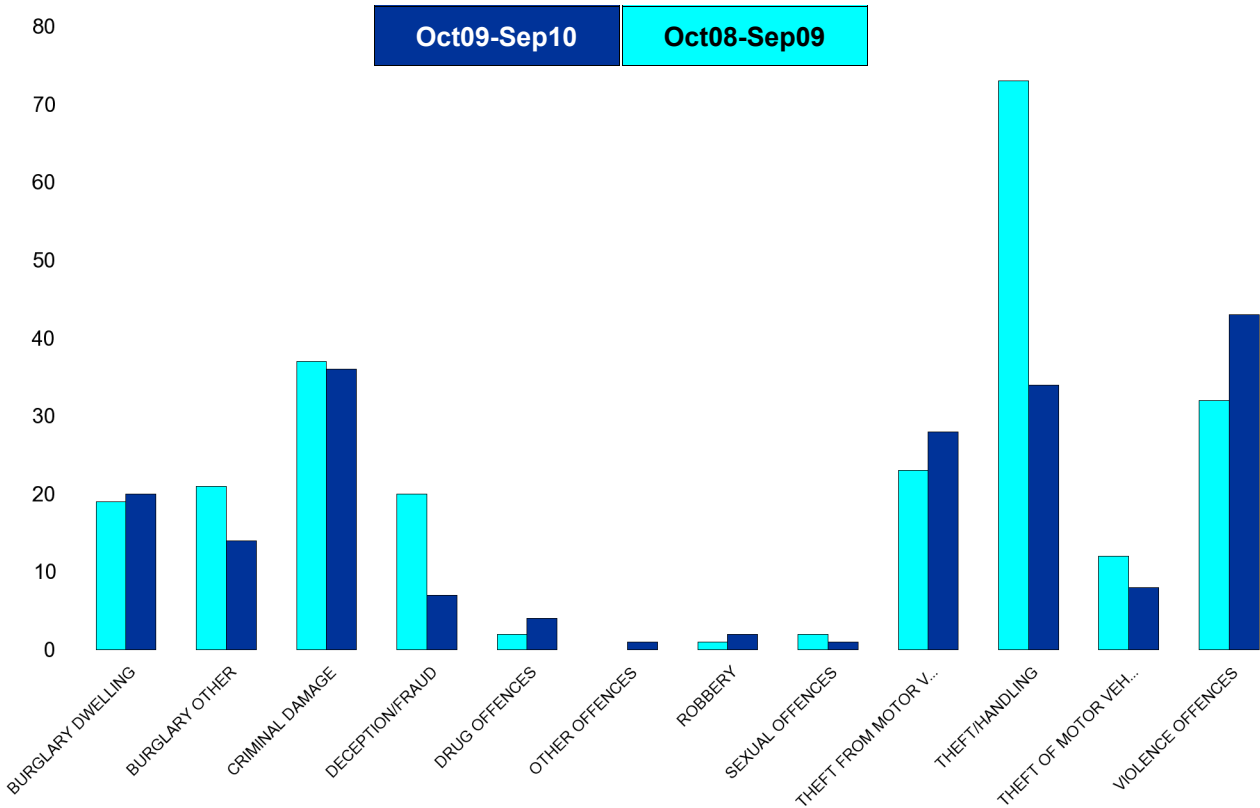

Kettering Town Forum Report

NK02 Northfield - Crime

HO Group	No of Crimes (Oct09-Sep10)	No of Crimes (Oct08-Sep09)	+/- Crime	% Change	No of Cleared Up Crimes	Detection Rate (Past 12 Months)
BURGLARY DWELLING	19	12	7	58%	2	11%
BURGLARY OTHER	22	26	-4	-15%	3	14%
CRIMINAL DAMAGE	55	93	-38	-41%	11	20%
DECEPTION/FRAUD	23	16	7	44%	9	39%
DRUG OFFENCES	17	13	4	31%	14	82%
OTHER OFFENCES	9	5	4	80%	6	67%
ROBBERY	5	5	0	0%	2	40%
SEXUAL OFFENCES	3	4	-1	-25%	3	100%
THEFT FROM MOTOR VEHICLES	18	39	-21	-54%	0	0%
THEFT/HANDLING	124	132	-8	-6%	61	49%
THEFT OF MOTOR VEHICLES	14	26	-12	-46%	2	14%
VIOLENCE OFFENCES	63	62	1	2%	26	41%
Sum:	372	433	-61	-14%	139	37%

Kettering Town Forum Report

NK03 All Saints - Crime

HO Group	No of Crimes (Oct09-Sep10)	No of Crimes (Oct08-Sep09)	+/- Crime	% Change	No of Cleared Up Crimes	Detection Rate (Past 12 Months)
BURGLARY DWELLING	47	52	-5	-10%	9	19%
BURGLARY OTHER	36	31	5	16%	3	8%
CRIMINAL DAMAGE	226	251	-25	-10%	15	7%
DECEPTION/FRAUD	19	13	6	46%	1	5%
DRUG OFFENCES	42	21	21	100%	38	90%
OTHER OFFENCES	12	19	-7	-37%	11	92%
ROBBERY	20	18	2	11%	4	20%
SEXUAL OFFENCES	12	14	-2	-14%	1	8%
THEFT FROM MOTOR VEHICLES	60	87	-27	-31%	8	13%
THEFT/HANDLING	150	156	-6	-4%	52	35%
THEFT OF MOTOR VEHICLES	39	46	-7	-15%	10	26%
VIOLENCE OFFENCES	180	162	18	11%	70	39%
Sum:	843	870	-27	-3%	222	26%

Kettering Town Forum Report

NK04 Brambleside - Crime

HO Group	No of Crimes (Oct09-Sep10)	No of Crimes (Oct08-Sep09)	+/- Crime	% Change	No of Cleared Up Crimes	Detection Rate (Past 12 Months)
BURGLARY DWELLING	20	19	1	5%	2	10%
BURGLARY OTHER	14	21	-7	-33%	0	0%
CRIMINAL DAMAGE	36	37	-1	-3%	3	8%
DECEPTION/FRAUD	7	20	-13	-65%	0	0%
DRUG OFFENCES	4	2	2	100%	4	100%
OTHER OFFENCES	1	0	1	0%	0	0%
ROBBERY	2	1	1	100%	0	0%
SEXUAL OFFENCES	1	2	-1	-50%	0	0%
THEFT FROM MOTOR VEHICLES	28	23	5	22%	5	18%
THEFT/HANDLING	34	73	-39	-53%	8	24%
THEFT OF MOTOR VEHICLES	8	12	-4	-33%	2	25%
VIOLENCE OFFENCES	43	32	11	34%	13	30%
Sum:	198	242	-44	-18%	37	19%