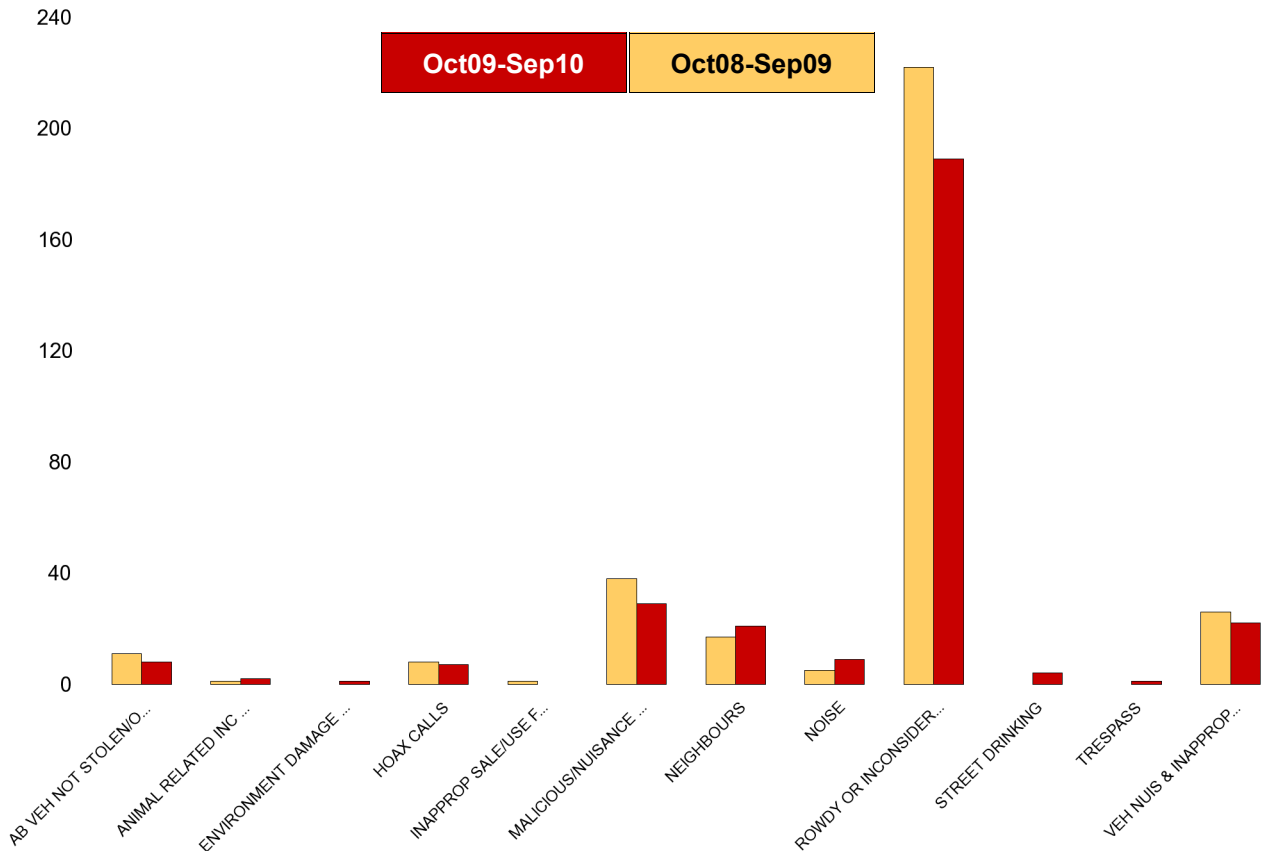

Kettering Town Forum Report

NK02 Northfield - ASB

NSIR Closing Category Desc	No of Incidents (Oct09-Sep10)	No of Incidents (Oct08-Sep09)	+/- Incidents	% Change Incidents
AB VEH NOT STOLEN/OBSTRUCT	8	11	-3	-27%
ANIMAL RELATED INC ANTI-SOCIAL	2	1	1	100%
ENVIRONMENT DAMAGE OR LITTER	1	0	1	0%
HOAX CALLS	7	8	-1	-13%
INAPPROP SALE/USE FIREWORKS	0	1	-1	-100%
MALICIOUS/NUISANCE COMMS	29	38	-9	-24%
NEIGHBOURS	21	17	4	24%
NOISE	9	5	4	80%
ROWDY OR INCONSIDERATE BEHAV	189	222	-33	-15%
STREET DRINKING	4	0	4	0%
TRESPASS	1	0	1	0%
VEH NUIS & INAPPROP VEH USE	22	26	-4	-15%
Sum:	293	329	-36	-11%