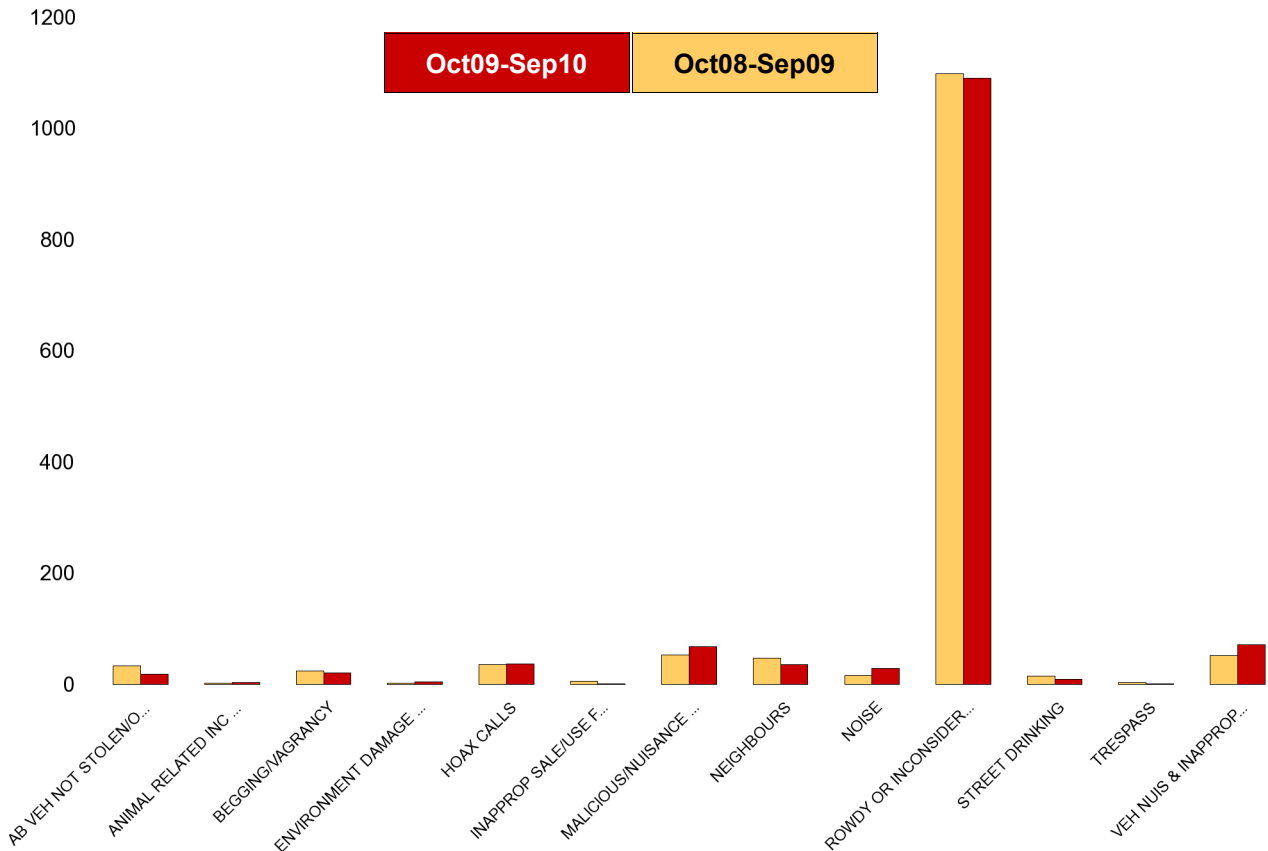

Kettering Town Forum Report

NK01 William Knibb - ASB

NSIR Closing Category Desc	No of Incidents (Oct09-Sep10)	No of Incidents (Oct08-Sep09)	+/- Incidents	% Change Incidents
AB VEH NOT STOLEN/OBSTRUCT	18	33	-15	-45%
ANIMAL RELATED INC ANTI-SOCIAL	3	2	1	50%
BEGGING/VAGRANCY	20	24	-4	-17%
ENVIRONMENT DAMAGE OR LITTER	4	2	2	100%
HOAX CALLS	37	35	2	6%
INAPPROP SALE/USE FIREWORKS	1	5	-4	-80%
MALICIOUS/NUISANCE COMMS	68	53	15	28%
NEIGHBOURS	36	47	-11	-23%
NOISE	29	16	13	81%
ROWDY OR INCONSIDERATE BEHAV	1090	1098	-8	-1%
STREET DRINKING	9	15	-6	-40%
TRESPASS	1	3	-2	-67%
VEH NUIS & INAPPROP VEH USE	71	52	19	37%
Sum:	1387	1385	2	0%