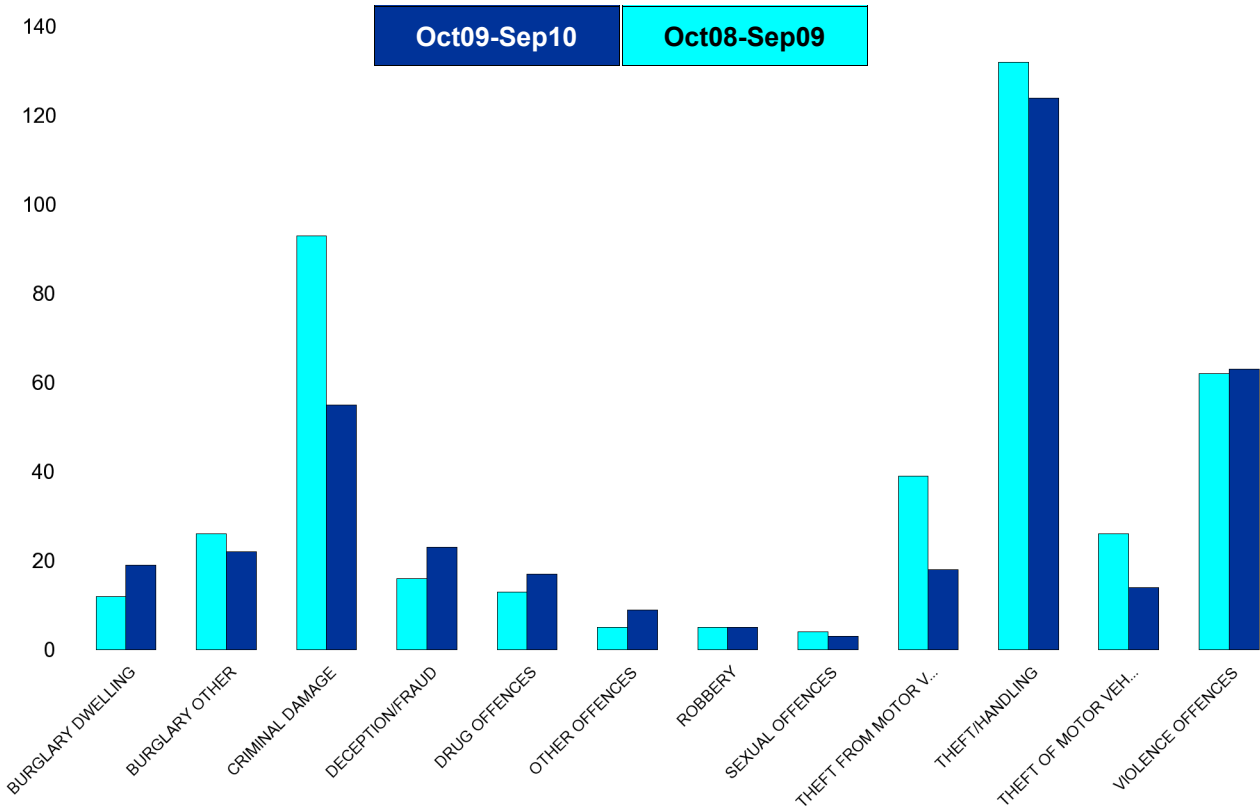

Kettering Town Forum Report

NK02 Northfield - Crime

HO Group	No of Crimes (Oct09-Sep10)	No of Crimes (Oct08-Sep09)	+/- Crime	% Change	No of Cleared Up Crimes	Detection Rate (Past 12 Months)
BURGLARY DWELLING	19	12	7	58%	2	11%
BURGLARY OTHER	22	26	-4	-15%	3	14%
CRIMINAL DAMAGE	55	93	-38	-41%	11	20%
DECEPTION/FRAUD	23	16	7	44%	9	39%
DRUG OFFENCES	17	13	4	31%	14	82%
OTHER OFFENCES	9	5	4	80%	6	67%
ROBBERY	5	5	0	0%	2	40%
SEXUAL OFFENCES	3	4	-1	-25%	3	100%
THEFT FROM MOTOR VEHICLES	18	39	-21	-54%	0	0%
THEFT/HANDLING	124	132	-8	-6%	61	49%
THEFT OF MOTOR VEHICLES	14	26	-12	-46%	2	14%
VIOLENCE OFFENCES	63	62	1	2%	26	41%
Sum:	372	433	-61	-14%	139	37%