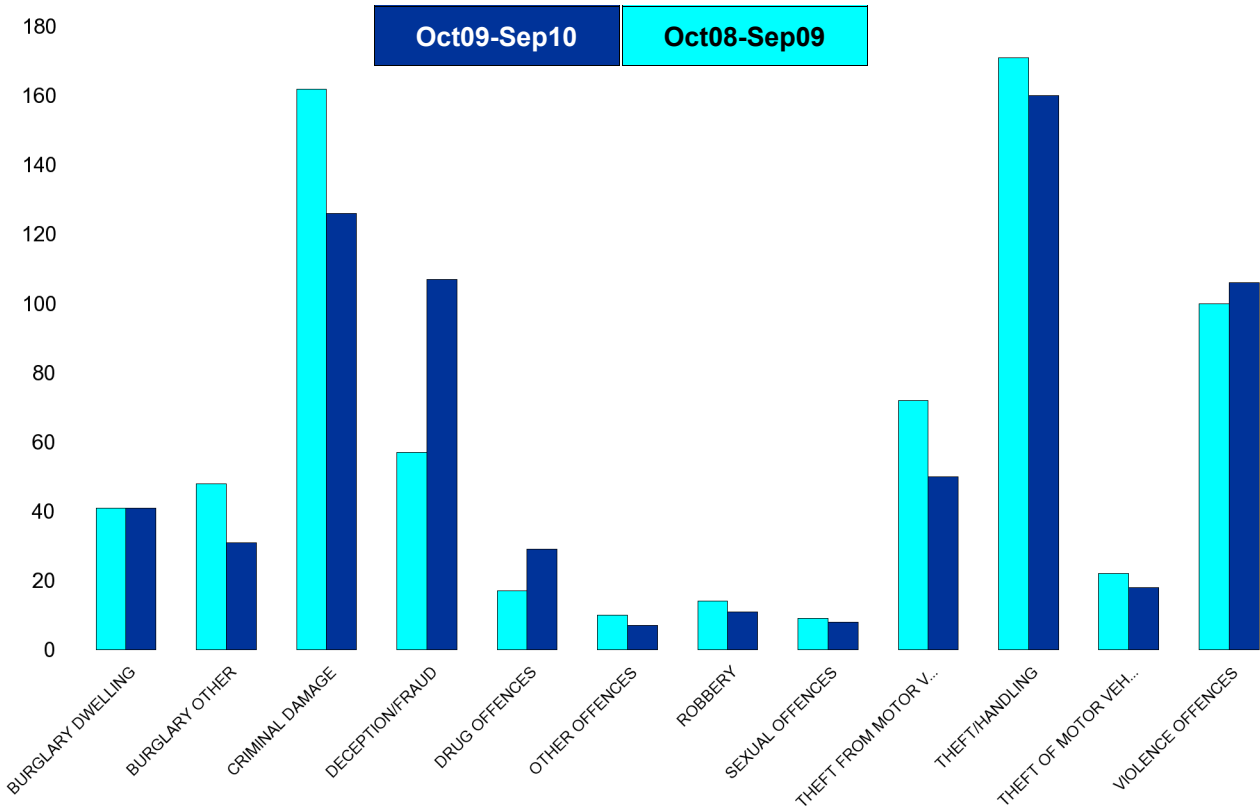

Kettering Town Forum Report

NK06 Pipers Hill - Crime

HO Group	No of Crimes (Oct09-Sep10)	No of Crimes (Oct08-Sep09)	+/- Crime	% Change	No of Cleared Up Crimes	Detection Rate (Past 12 Months)
BURGLARY DWELLING	31	22	9	41%	4	13%
BURGLARY OTHER	17	18	-1	-6%	0	0%
CRIMINAL DAMAGE	113	163	-50	-31%	22	19%
DECEPTION/FRAUD	2	2	0	0%	1	50%
DRUG OFFENCES	17	16	1	6%	17	100%
OTHER OFFENCES	9	4	5	125%	7	78%
ROBBERY	7	7	0	0%	1	14%
SEXUAL OFFENCES	3	5	-2	-40%	1	33%
THEFT FROM MOTOR VEHICLES	21	26	-5	-19%	0	0%
THEFT/HANDLING	57	57	0	0%	8	14%
THEFT OF MOTOR VEHICLES	21	10	11	110%	1	5%
VIOLENCE OFFENCES	89	112	-23	-21%	36	40%
Sum:	387	442	-55	-12%	98	25%

Kettering Town Forum Report

NK07 Ise Lodge - Crime

HO Group	No of Crimes (Oct09-Sep10)	No of Crimes (Oct08-Sep09)	+/- Crime	% Change	No of Cleared Up Crimes	Detection Rate (Past 12 Months)
BURGLARY DWELLING	22	9	13	144%	0	0%
BURGLARY OTHER	15	19	-4	-21%	1	7%
CRIMINAL DAMAGE	36	47	-11	-23%	6	17%
DECEPTION/FRAUD	4	2	2	100%	0	0%
DRUG OFFENCES	4	1	3	300%	4	100%
OTHER OFFENCES	1	1	0	0%	1	100%
ROBBERY	1	4	-3	-75%	1	100%
SEXUAL OFFENCES	3	3	0	0%	1	33%
THEFT FROM MOTOR VEHICLES	20	44	-24	-55%	0	0%
THEFT/HANDLING	42	48	-6	-13%	10	24%
THEFT OF MOTOR VEHICLES	10	7	3	43%	0	0%
VIOLENCE OFFENCES	29	35	-6	-17%	13	45%
Sum:	187	220	-33	-15%	37	20%

Kettering Town Forum Report

NK08 St Michaels & Wicksteed - Crime

HO Group	No of Crimes (Oct09-Sep10)	No of Crimes (Oct08-Sep09)	+/- Crime	% Change	No of Cleared Up Crimes	Detection Rate (Past 12 Months)
BURGLARY DWELLING	41	41	0	0%	8	20%
BURGLARY OTHER	31	48	-17	-35%	5	16%
CRIMINAL DAMAGE	126	162	-36	-22%	12	10%
DECEPTION/FRAUD	107	57	50	88%	16	15%
DRUG OFFENCES	29	17	12	71%	28	97%
OTHER OFFENCES	7	10	-3	-30%	5	71%
ROBBERY	11	14	-3	-21%	2	18%
SEXUAL OFFENCES	8	9	-1	-11%	6	75%
THEFT FROM MOTOR VEHICLES	50	72	-22	-31%	7	14%
THEFT/HANDLING	160	171	-11	-6%	43	27%
THEFT OF MOTOR VEHICLES	18	22	-4	-18%	5	28%
VIOLENCE OFFENCES	106	100	6	6%	45	42%
Sum:	694	723	-29	-4%	182	26%