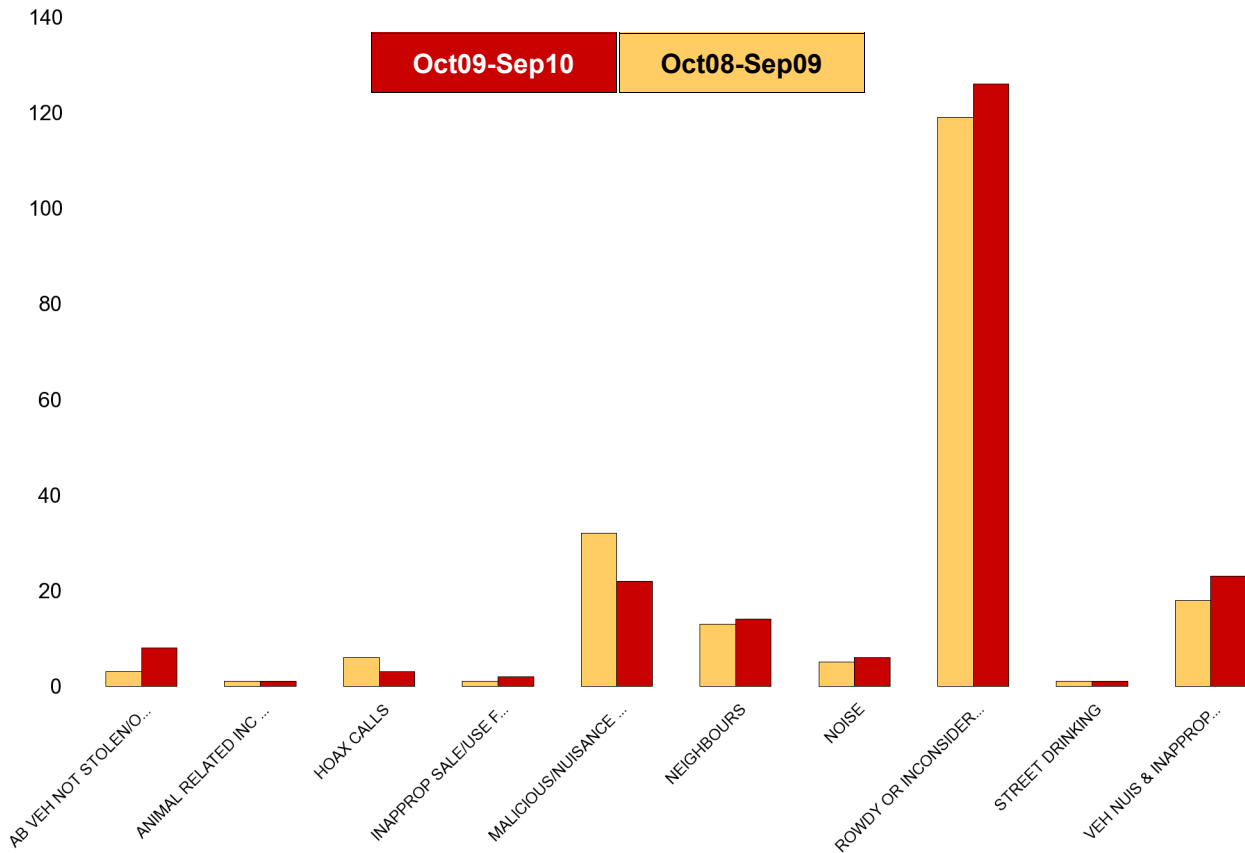

Kettering Town Forum Report

NK07 Ise Lodge - ASB

NSIR Closing Category Desc	No of Incidents (Oct09-Sep10)	No of Incidents (Oct08-Sep09)	+/- Incidents	% Change Incidents
AB VEH NOT STOLEN/OBSTRUCT	8	3	5	167%
ANIMAL RELATED INC ANTI-SOCIAL	1	1	0	0%
HOAX CALLS	3	6	-3	-50%
INAPPROP SALE/USE FIREWORKS	2	1	1	100%
MALICIOUS/NUISANCE COMMS	22	32	-10	-31%
NEIGHBOURS	14	13	1	8%
NOISE	6	5	1	20%
ROWDY OR INCONSIDERATE BEHAV	126	119	7	6%
STREET DRINKING	1	1	0	0%
VEH NUIS & INAPPROP VEH USE	23	18	5	28%
Sum:	206	199	7	4%