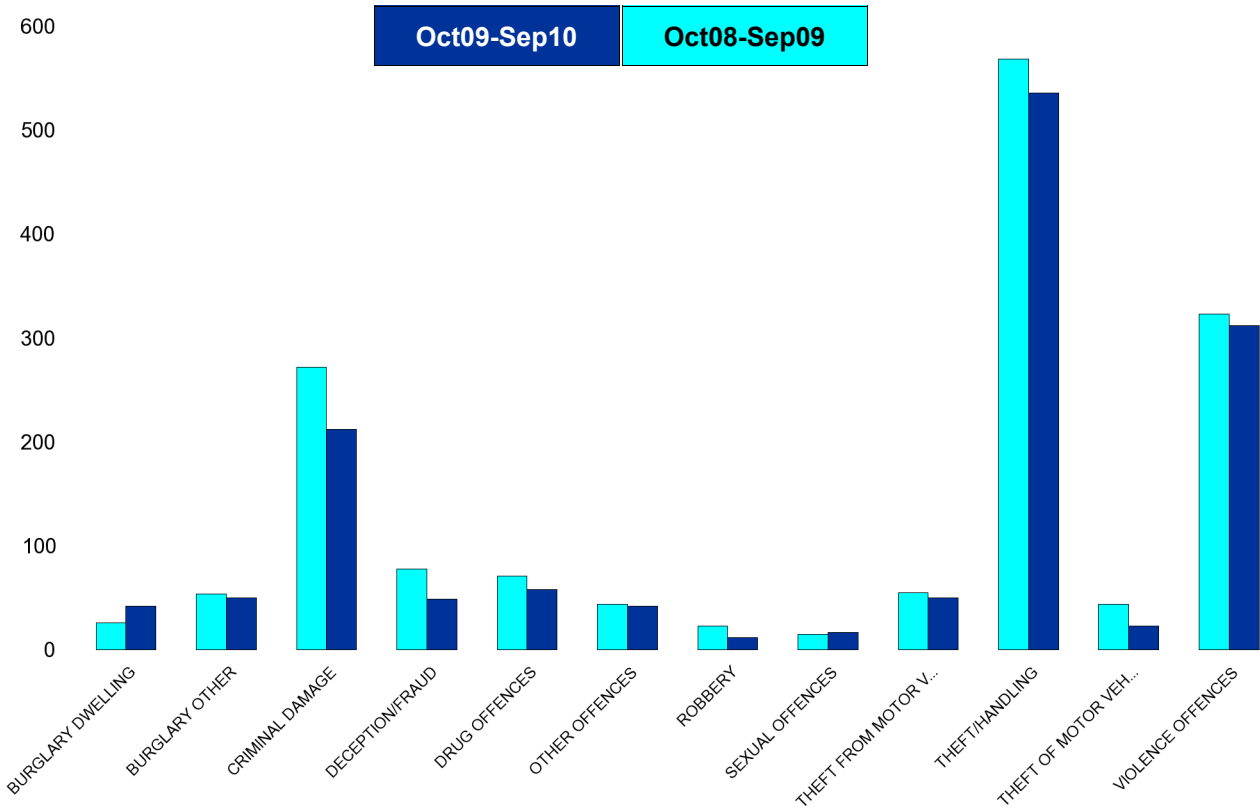

Kettering Town Forum Report

Kettering Town Sector - Crime

HO Group	No of Crimes (Oct09-Sep10)	No of Crimes (Oct08-Sep09)	+/- Crime	% Change	No of Cleared Up Crimes	Detection Rate (Past 12 Months)
BURGLARY DWELLING	304	232	72	31%	49	16%
BURGLARY OTHER	240	293	-53	-18%	23	10%
CRIMINAL DAMAGE	956	1213	-257	-21%	144	15%
DECEPTION/FRAUD	218	197	21	11%	60	28%
DRUG OFFENCES	200	160	40	25%	187	94%
OTHER OFFENCES	85	93	-8	-9%	69	81%
ROBBERY	69	79	-10	-13%	16	23%
SEXUAL OFFENCES	66	58	8	14%	33	50%
THEFT FROM MOTOR VEHICLES	309	458	-149	-33%	39	13%
THEFT/HANDLING	1283	1397	-114	-8%	477	37%
THEFT OF MOTOR VEHICLES	156	206	-50	-24%	33	21%
VIOLENCE OFFENCES	991	980	11	1%	435	44%
Sum:	4877	5366	-489	-9%	1565	32%

Kettering Town Forum Report

NK01 William Knibb - Crime

HO Group	No of Crimes (Oct09-Sep10)	No of Crimes (Oct08-Sep09)	+/- Crime	% Change	No of Cleared Up Crimes	Detection Rate (Past 12 Months)
BURGLARY DWELLING	42	26	16	62%	9	21%
BURGLARY OTHER	50	54	-4	-7%	6	12%
CRIMINAL DAMAGE	212	272	-60	-22%	45	21%
DECEPTION/FRAUD	49	78	-29	-37%	30	61%
DRUG OFFENCES	58	71	-13	-18%	54	93%
OTHER OFFENCES	42	44	-2	-5%	35	83%
ROBBERY	12	23	-11	-48%	2	17%
SEXUAL OFFENCES	17	15	2	13%	9	53%
THEFT FROM MOTOR VEHICLES	50	55	-5	-9%	8	16%
THEFT/HANDLING	536	569	-33	-6%	252	47%
THEFT OF MOTOR VEHICLES	23	44	-21	-48%	5	22%
VIOLENCE OFFENCES	312	323	-11	-3%	153	49%
Sum:	1403	1574	-171	-11%	608	43%