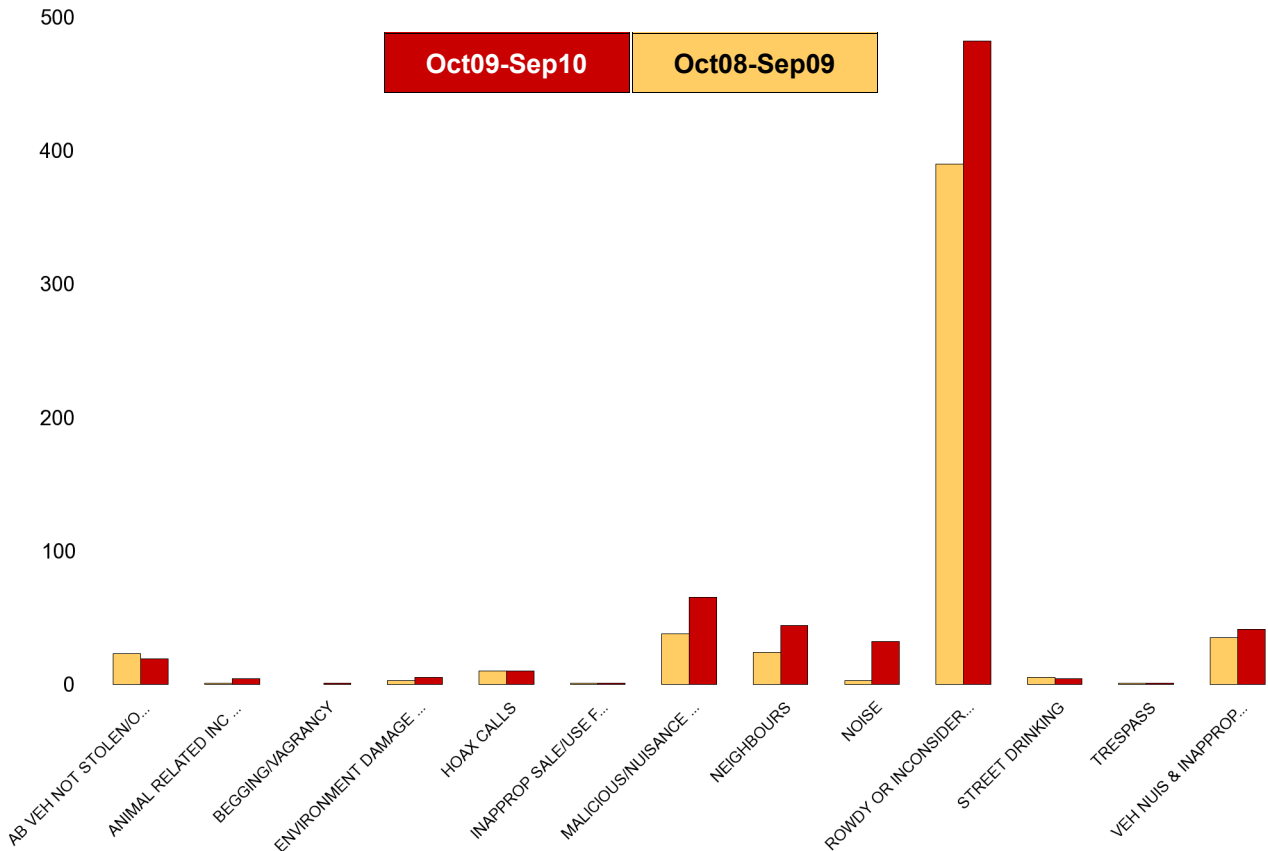

Kettering Town Forum Report

NK03 All Saints - ASB

NSIR Closing Category Desc	No of Incidents (Oct09-Sep10)	No of Incidents (Oct08-Sep09)	+/- Incidents	% Change Incidents
AB VEH NOT STOLEN/OBSTRUCT	19	23	-4	-17%
ANIMAL RELATED INC ANTI-SOCIAL	4	1	3	300%
BEGGING/VAGRANCY	1	0	1	0%
ENVIRONMENT DAMAGE OR LITTER	5	3	2	67%
HOAX CALLS	10	10	0	0%
INAPPROP SALE/USE FIREWORKS	1	1	0	0%
MALICIOUS/NUISANCE COMMS	65	38	27	71%
NEIGHBOURS	44	24	20	83%
NOISE	32	3	29	967%
ROWDY OR INCONSIDERATE BEHAV	482	390	92	24%
STREET DRINKING	4	5	-1	-20%
TRESPASS	1	1	0	0%
VEH NUIS & INAPPROP VEH USE	41	35	6	17%
Sum:	709	534	175	33%