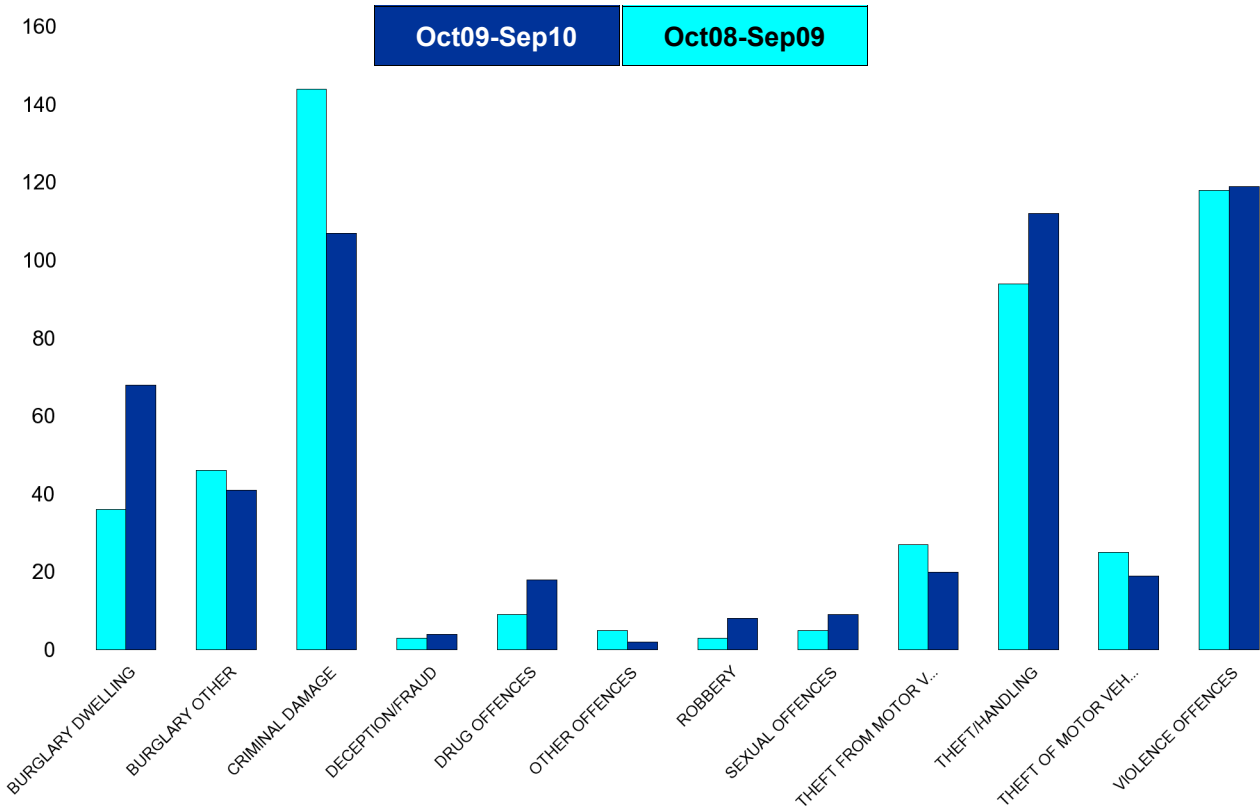

Kettering Town Forum Report

NK04 Brambleside - Crime

HO Group	No of Crimes (Oct09-Sep10)	No of Crimes (Oct08-Sep09)	+/- Crime	% Change	No of Cleared Up Crimes	Detection Rate (Past 12 Months)
BURGLARY DWELLING	20	19	1	5%	2	10%
BURGLARY OTHER	14	21	-7	-33%	0	0%
CRIMINAL DAMAGE	36	37	-1	-3%	3	8%
DECEPTION/FRAUD	7	20	-13	-65%	0	0%
DRUG OFFENCES	4	2	2	100%	4	100%
OTHER OFFENCES	1	0	1	0%	0	0%
ROBBERY	2	1	1	100%	0	0%
SEXUAL OFFENCES	1	2	-1	-50%	0	0%
THEFT FROM MOTOR VEHICLES	28	23	5	22%	5	18%
THEFT/HANDLING	34	73	-39	-53%	8	24%
THEFT OF MOTOR VEHICLES	8	12	-4	-33%	2	25%
VIOLENCE OFFENCES	43	32	11	34%	13	30%
Sum:	198	242	-44	-18%	37	19%

Kettering Town Forum Report

NK05 Avondale Grange - Crime

HO Group	No of Crimes (Oct09-Sep10)	No of Crimes (Oct08-Sep09)	+/- Crime	% Change	No of Cleared Up Crimes	Detection Rate (Past 12 Months)
BURGLARY DWELLING	68	36	32	89%	12	18%
BURGLARY OTHER	41	46	-5	-11%	2	5%
CRIMINAL DAMAGE	107	144	-37	-26%	20	19%
DECEPTION/FRAUD	4	3	1	33%	1	25%
DRUG OFFENCES	18	9	9	100%	18	100%
OTHER OFFENCES	2	5	-3	-60%	2	100%
ROBBERY	8	3	5	167%	4	50%
SEXUAL OFFENCES	9	5	4	80%	9	100%
THEFT FROM MOTOR VEHICLES	20	27	-7	-26%	3	15%
THEFT/HANDLING	112	94	18	19%	35	31%
THEFT OF MOTOR VEHICLES	19	25	-6	-24%	7	37%
VIOLENCE OFFENCES	119	118	1	1%	59	50%
Sum:	527	515	12	2%	172	33%