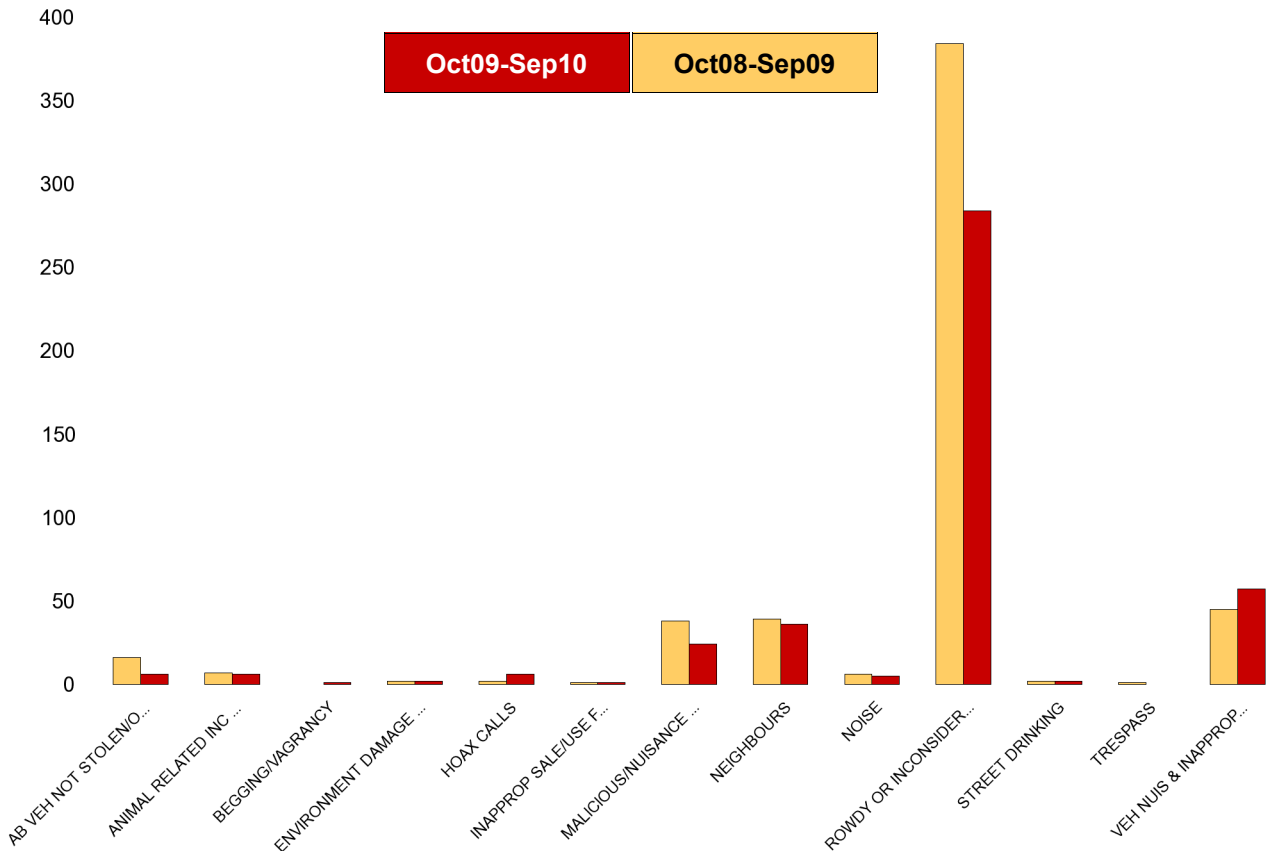

Kettering Town Forum Report

NK06 Pipers Hill - ASB

NSIR Closing Category Desc	No of Incidents (Oct09-Sep10)	No of Incidents (Oct08-Sep09)	+/- Incidents	% Change Incidents
AB VEH NOT STOLEN/OBSTRUCT	6	16	-10	-63%
ANIMAL RELATED INC ANTI-SOCIAL	6	7	-1	-14%
BEGGING/VAGRANCY	1	0	1	0%
ENVIRONMENT DAMAGE OR LITTER	2	2	0	0%
HOAX CALLS	6	2	4	200%
INAPPROP SALE/USE FIREWORKS	1	1	0	0%
MALICIOUS/NUISANCE COMMS	24	38	-14	-37%
NEIGHBOURS	36	39	-3	-8%
NOISE	5	6	-1	-17%
ROWDY OR INCONSIDERATE BEHAV	284	384	-100	-26%
STREET DRINKING	2	2	0	0%
TRESPASS	0	1	-1	-100%
VEH NUIS & INAPPROP VEH USE	57	45	12	27%
Sum:	430	543	-113	-21%