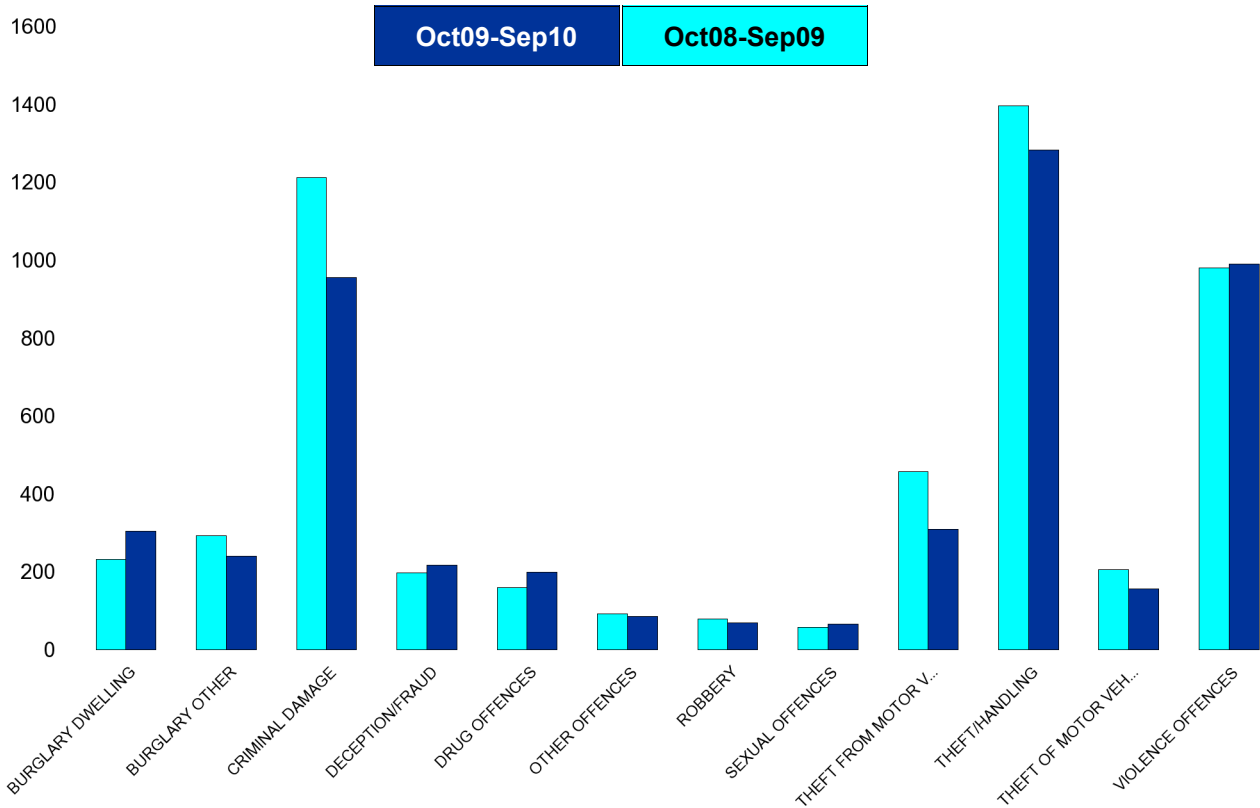

Kettering Town Forum Report

Kettering Town Sector - Crime

HO Group	No of Crimes (Oct09-Sep10)	No of Crimes (Oct08-Sep09)	+/- Crime	% Change	No of Cleared Up Crimes	Detection Rate (Past 12 Months)
BURGLARY DWELLING	304	232	72	31%	49	16%
BURGLARY OTHER	240	293	-53	-18%	23	10%
CRIMINAL DAMAGE	956	1213	-257	-21%	144	15%
DECEPTION/FRAUD	218	197	21	11%	60	28%
DRUG OFFENCES	200	160	40	25%	187	94%
OTHER OFFENCES	85	93	-8	-9%	69	81%
ROBBERY	69	79	-10	-13%	16	23%
SEXUAL OFFENCES	66	58	8	14%	33	50%
THEFT FROM MOTOR VEHICLES	309	458	-149	-33%	39	13%
THEFT/HANDLING	1283	1397	-114	-8%	477	37%
THEFT OF MOTOR VEHICLES	156	206	-50	-24%	33	21%
VIOLENCE OFFENCES	991	980	11	1%	435	44%
Sum:	4877	5366	-489	-9%	1565	32%

Kettering Town Forum Report

NK01 William Knibb - Crime

HO Group	No of Crimes (Oct09-Sep10)	No of Crimes (Oct08-Sep09)	+/- Crime	% Change	No of Cleared Up Crimes	Detection Rate (Past 12 Months)
BURGLARY DWELLING	42	26	16	62%	9	21%
BURGLARY OTHER	50	54	-4	-7%	6	12%
CRIMINAL DAMAGE	212	272	-60	-22%	45	21%
DECEPTION/FRAUD	49	78	-29	-37%	30	61%
DRUG OFFENCES	58	71	-13	-18%	54	93%
OTHER OFFENCES	42	44	-2	-5%	35	83%
ROBBERY	12	23	-11	-48%	2	17%
SEXUAL OFFENCES	17	15	2	13%	9	53%
THEFT FROM MOTOR VEHICLES	50	55	-5	-9%	8	16%
THEFT/HANDLING	536	569	-33	-6%	252	47%
THEFT OF MOTOR VEHICLES	23	44	-21	-48%	5	22%
VIOLENCE OFFENCES	312	323	-11	-3%	153	49%
Sum:	1403	1574	-171	-11%	608	43%