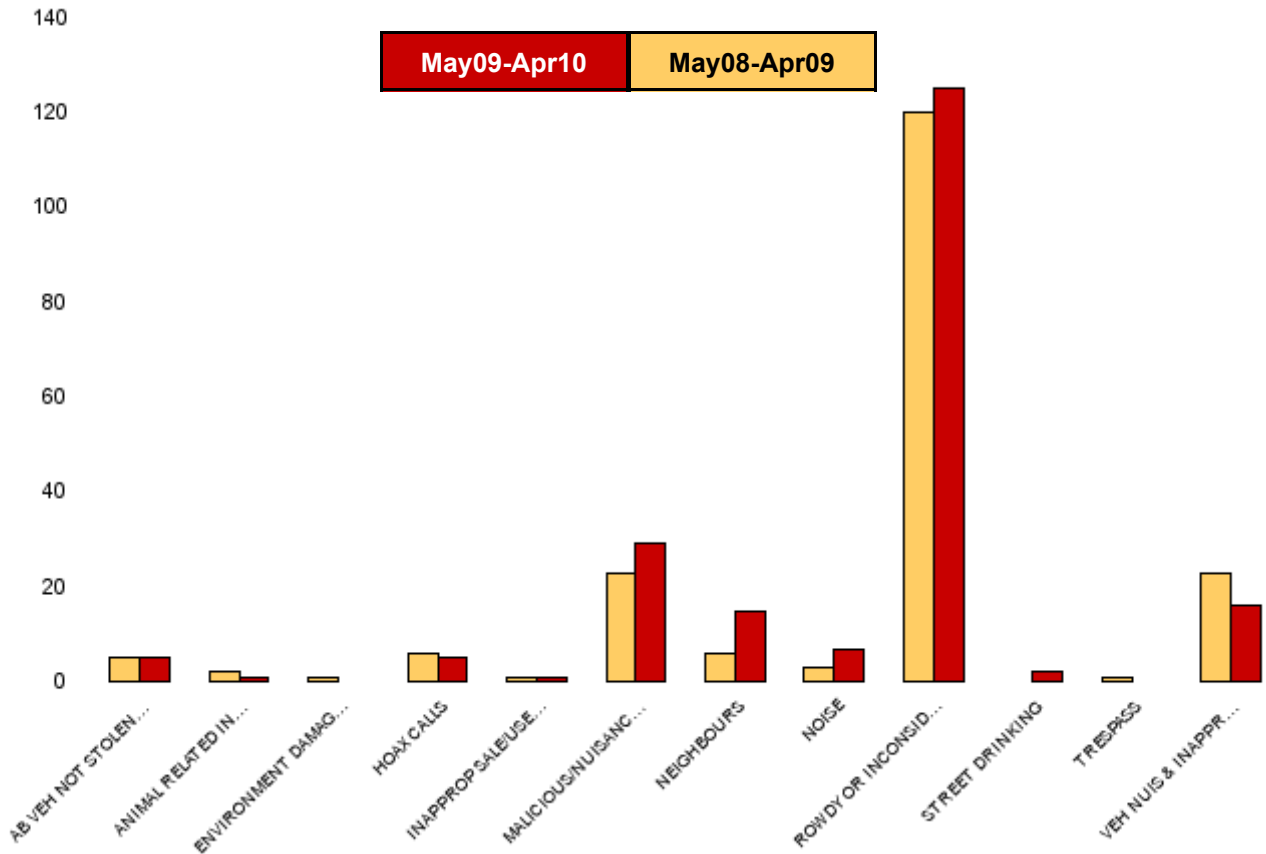

Kettering Town Forum Report

NK05 Avondale Grange - ASB

NSIR Closing Category Desc	No of Incidents (May09-Apr10)	No of Incidents (May08-Apr09)	+/- Incidents	% Change Incidents
AB VEH NOT STOLEN/OBSTRUCT	8	13	-5	-38%
ANIMAL RELATED INC ANTI-SOCIAL	12	6	6	100%
BEGGING/VAGRANCY	1	1	0	0%
ENVIRONMENT DAMAGE OR LITTER	1	1	0	0%
HOAX CALLS	22	24	-2	-8%
INAPPROP SALE/USE FIREWORKS	2	5	-3	-60%
MALICIOUS/NUISANCE COMMS	70	48	22	46%
NEIGHBOURS	53	59	-6	-10%
NOISE	16	9	7	78%
ROWDY OR INCONSIDERATE BEHAV	408	492	-84	-17%
STREET DRINKING	5	2	3	150%
VEH NUIS & INAPPROP VEH USE	67	46	21	46%
Sum:	665	706	-41	-6%

Kettering Town Forum Report

NK06 Pipers Hill - ASB

NSIR Closing Category Desc	No of Incidents (May09-Apr10)	No of Incidents (May08-Apr09)	+/- Incidents	% Change Incidents
AB VEH NOT STOLEN/OBSTRUCT	7	20	-13	-65%
ANIMAL RELATED INC ANTI-SOCIAL	7	6	1	17%
ENVIRONMENT DAMAGE OR LITTER	3	1	2	200%
HOAX CALLS	2	9	-7	-78%
INAPPROP SALE/USE FIREWORKS	1	1	0	0%
MALICIOUS/NUISANCE COMMS	30	36	-6	-17%
NEIGHBOURS	44	25	19	76%
NOISE	6	2	4	200%
ROWDY OR INCONSIDERATE BEHAV	297	377	-80	-21%
STREET DRINKING	3	1	2	200%
TRESPASS	1	0	1	0%
VEH NUIS & INAPPROP VEH USE	46	47	-1	-2%
Sum:	447	525	-78	-15%

Kettering Town Forum Report

NK07 Ise Lodge - ASB

NSIR Closing Category Desc	No of Incidents (May09-Apr10)	No of Incidents (May08-Apr09)	+/- Incidents	% Change Incidents
AB VEH NOT STOLEN/OBSTRUCT	5	5	0	0%
ANIMAL RELATED INC ANTI-SOCIAL	1	2	-1	-50%
ENVIRONMENT DAMAGE OR LITTER	0	1	-1	-100%
HOAX CALLS	5	6	-1	-17%
INAPPROP SALE/USE FIREWORKS	1	1	0	0%
MALICIOUS/NUISANCE COMMS	29	23	6	26%
NEIGHBOURS	15	6	9	150%
NOISE	7	3	4	133%
ROWDY OR INCONSIDERATE BEHAV	125	120	5	4%
STREET DRINKING	2	0	2	0%
TRESPASS	0	1	-1	-100%
VEH NUIS & INAPPROP VEH USE	16	23	-7	-30%
Sum:	206	191	15	8%