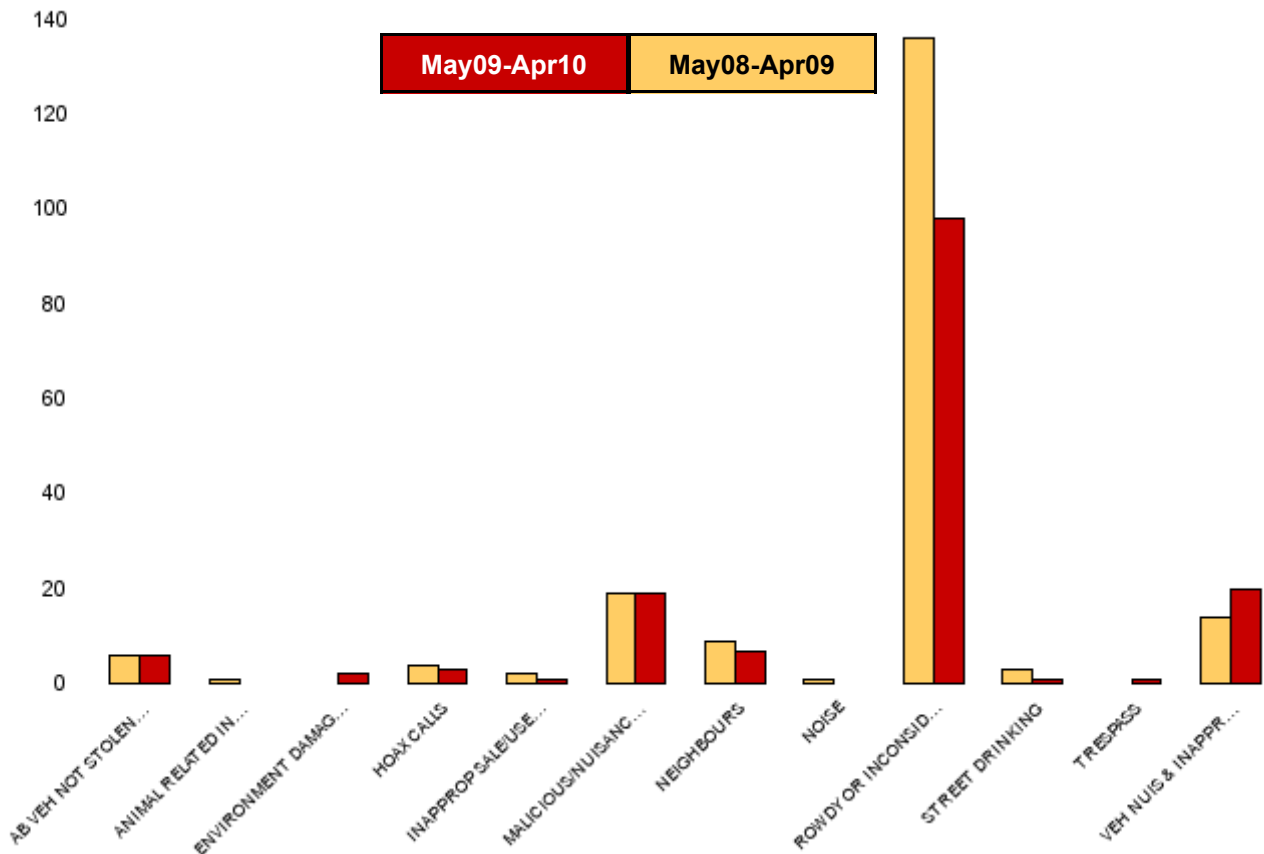

Kettering Town Forum Report

NK04 Brambleside - ASB

NSIR Closing Category Desc	No of Incidents (May09-Apr10)	No of Incidents (May08-Apr09)	+/- Incidents	% Change Incidents
AB VEH NOT STOLEN/OBSTRUCT	6	6	0	0%
ANIMAL RELATED INC ANTI-SOCIAL	0	1	-1	-100%
ENVIRONMENT DAMAGE OR LITTER	2	0	2	0%
HOAX CALLS	3	4	-1	-25%
INAPPROP SALE/USE FIREWORKS	1	2	-1	-50%
MALICIOUS/NUISANCE COMMS	19	19	0	0%
NEIGHBOURS	7	9	-2	-22%
NOISE	0	1	-1	-100%
ROWDY OR INCONSIDERATE BEHAV	98	136	-38	-28%
STREET DRINKING	1	3	-2	-67%
TRESPASS	1	0	1	0%
VEH NUIS & INAPPROP VEH USE	20	14	6	43%
Sum:	158	195	-37	-19%