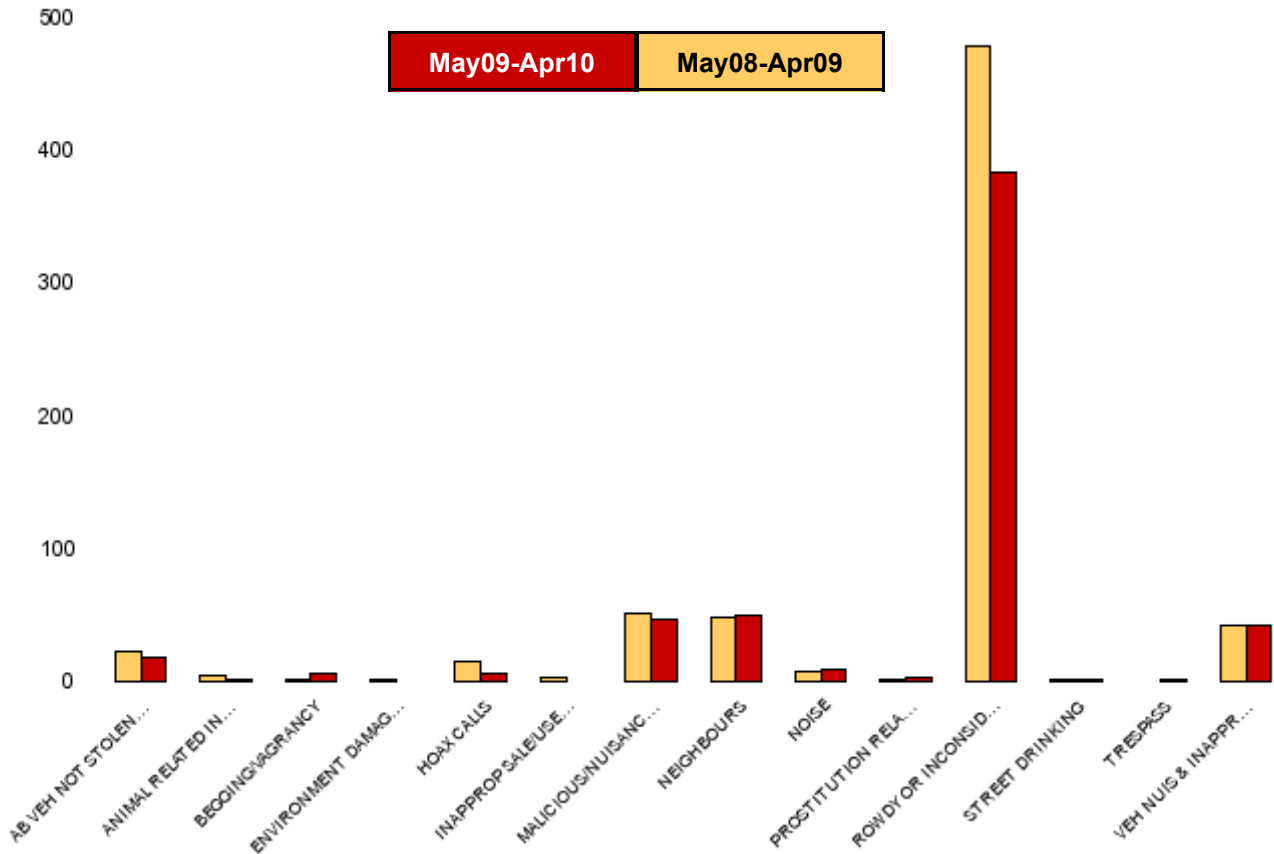

Kettering Town Forum Report

NK06 Pipers Hill - ASB

NSIR Closing Category Desc	No of Incidents (May09-Apr10)	No of Incidents (May08-Apr09)	+/- Incidents	% Change Incidents
AB VEH NOT STOLEN/OBSTRUCT	7	20	-13	-65%
ANIMAL RELATED INC ANTI-SOCIAL	7	6	1	17%
ENVIRONMENT DAMAGE OR LITTER	3	1	2	200%
HOAX CALLS	2	9	-7	-78%
INAPPROP SALE/USE FIREWORKS	1	1	0	0%
MALICIOUS/NUISANCE COMMS	30	36	-6	-17%
NEIGHBOURS	44	25	19	76%
NOISE	6	2	4	200%
ROWDY OR INCONSIDERATE BEHAV	297	377	-80	-21%
STREET DRINKING	3	1	2	200%
TRESPASS	1	0	1	0%
VEH NUIS & INAPPROP VEH USE	46	47	-1	-2%
Sum:	447	525	-78	-15%

Kettering Town Forum Report

NK07 Ise Lodge - ASB

NSIR Closing Category Desc	No of Incidents (May09-Apr10)	No of Incidents (May08-Apr09)	+/- Incidents	% Change Incidents
AB VEH NOT STOLEN/OBSTRUCT	5	5	0	0%
ANIMAL RELATED INC ANTI-SOCIAL	1	2	-1	-50%
ENVIRONMENT DAMAGE OR LITTER	0	1	-1	-100%
HOAX CALLS	5	6	-1	-17%
INAPPROP SALE/USE FIREWORKS	1	1	0	0%
MALICIOUS/NUISANCE COMMS	29	23	6	26%
NEIGHBOURS	15	6	9	150%
NOISE	7	3	4	133%
ROWDY OR INCONSIDERATE BEHAV	125	120	5	4%
STREET DRINKING	2	0	2	0%
TRESPASS	0	1	-1	-100%
VEH NUIS & INAPPROP VEH USE	16	23	-7	-30%
Sum:	206	191	15	8%

Kettering Town Forum Report

NK08 St Michaels & Wicksteed - ASB

NSIR Closing Category Desc	No of Incidents (May09-Apr10)	No of Incidents (May08-Apr09)	+/- Incidents	% Change Incidents
AB VEH NOT STOLEN/OBSTRUCT	19	23	-4	-17%
ANIMAL RELATED INC ANTI-SOCIAL	2	5	-3	-60%
BEGGING/VAGRANCY	6	2	4	200%
ENVIRONMENT DAMAGE OR LITTER	0	1	-1	-100%
HOAX CALLS	6	16	-10	-63%
INAPPROP SALE/USE FIREWORKS	0	3	-3	-100%
MALICIOUS/NUISANCE COMMS	47	51	-4	-8%
NEIGHBOURS	50	48	2	4%
NOISE	9	8	1	13%
PROSTITUTION RELATED ACTIVITY	3	1	2	200%
ROWDY OR INCONSIDERATE BEHAV	383	478	-95	-20%
STREET DRINKING	1	1	0	0%
TRESPASS	2	0	2	0%
VEH NUIS & INAPPROP VEH USE	43	43	0	0%
Sum:	571	680	-109	-16%