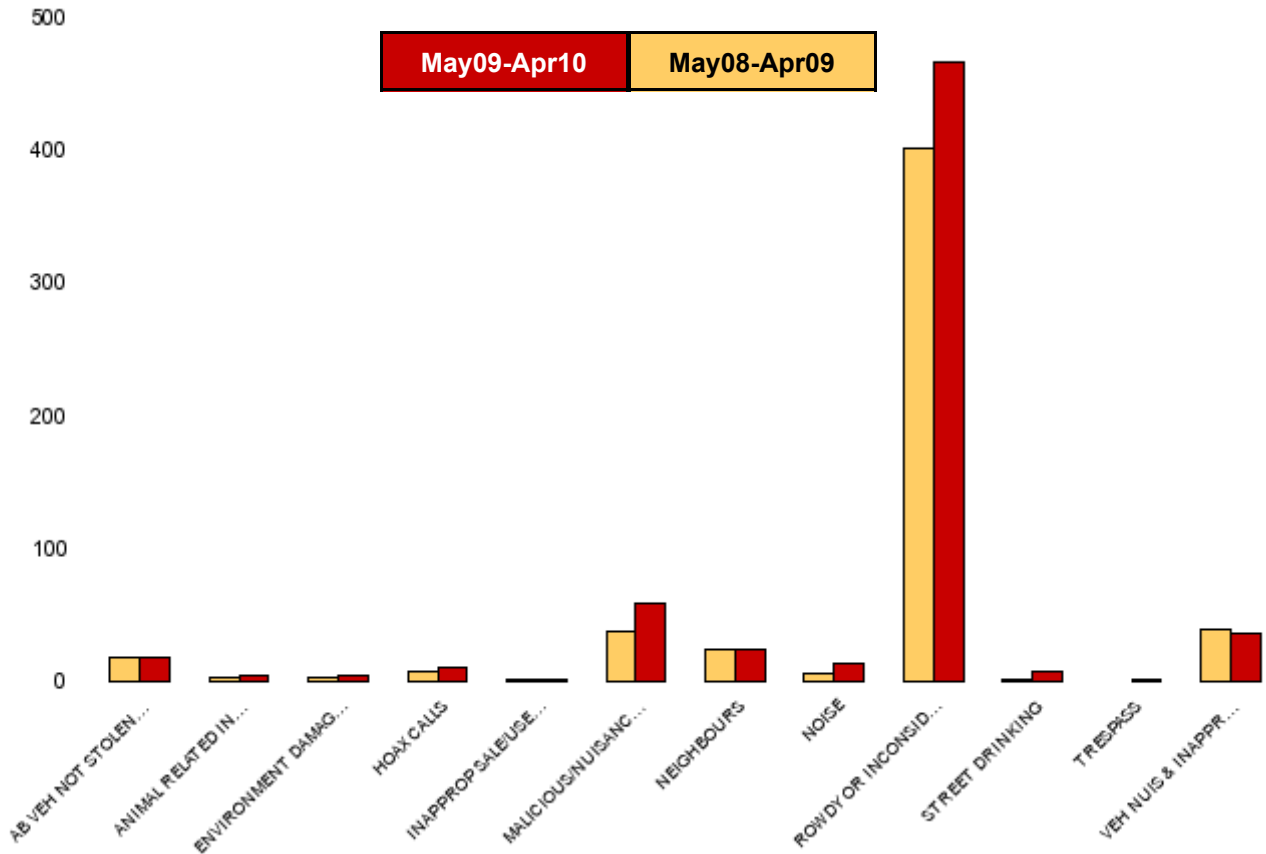

Kettering Town Forum Report

NK03 All Saints - ASB

NSIR Closing Category Desc	No of Incidents (May09-Apr10)	No of Incidents (May08-Apr09)	+/- Incidents	% Change Incidents
AB VEH NOT STOLEN/OBSTRUCT	18	18	0	0%
ANIMAL RELATED INC ANTI-SOCIAL	5	3	2	67%
ENVIRONMENT DAMAGE OR LITTER	5	3	2	67%
HOAX CALLS	10	8	2	25%
INAPPROP SALE/USE FIREWORKS	1	1	0	0%
MALICIOUS/NUISANCE COMMS	59	38	21	55%
NEIGHBOURS	25	25	0	0%
NOISE	13	6	7	117%
ROWDY OR INCONSIDERATE BEHAV	466	402	64	16%
STREET DRINKING	7	1	6	600%
TRESPASS	2	0	2	0%
VEH NUIS & INAPPROP VEH USE	36	39	-3	-8%
Sum:	647	544	103	19%