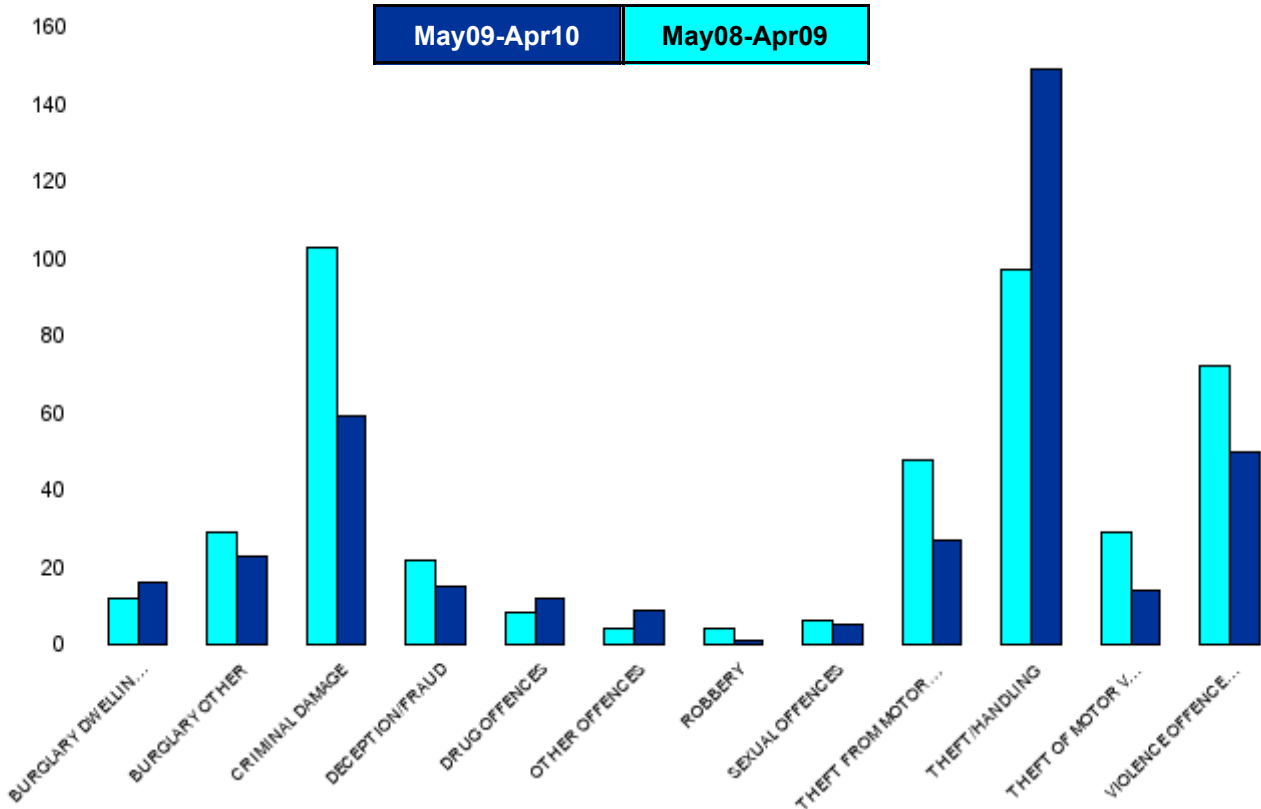

Kettering Town Forum Report

NK02 Northfield - Crime

HO Group	No of Crimes (May09-Apr10)	No of Crimes (May08-Apr09)	+/- Crime	% Change	No of Cleared Up Crimes	Detection Rate (Past 12 Months)
BURGLARY DWELLING	16	12	4	33%	0	0%
BURGLARY OTHER	23	29	-6	-21%	1	4%
CRIMINAL DAMAGE	59	103	-44	-43%	11	19%
DECEPTION/FRAUD	15	22	-7	-32%	8	53%
DRUG OFFENCES	12	8	4	50%	12	100%
OTHER OFFENCES	9	4	5	125%	7	78%
ROBBERY	1	4	-3	-75%	0	0%
SEXUAL OFFENCES	5	6	-1	-17%	2	40%
THEFT FROM MOTOR VEHICLES	27	48	-21	-44%	0	0%
THEFT/HANDLING	149	97	52	54%	61	41%
THEFT OF MOTOR VEHICLES	14	29	-15	-52%	3	21%
VIOLENCE OFFENCES	50	72	-22	-31%	23	46%
Sum:	380	434	-54	-12%	128	34%