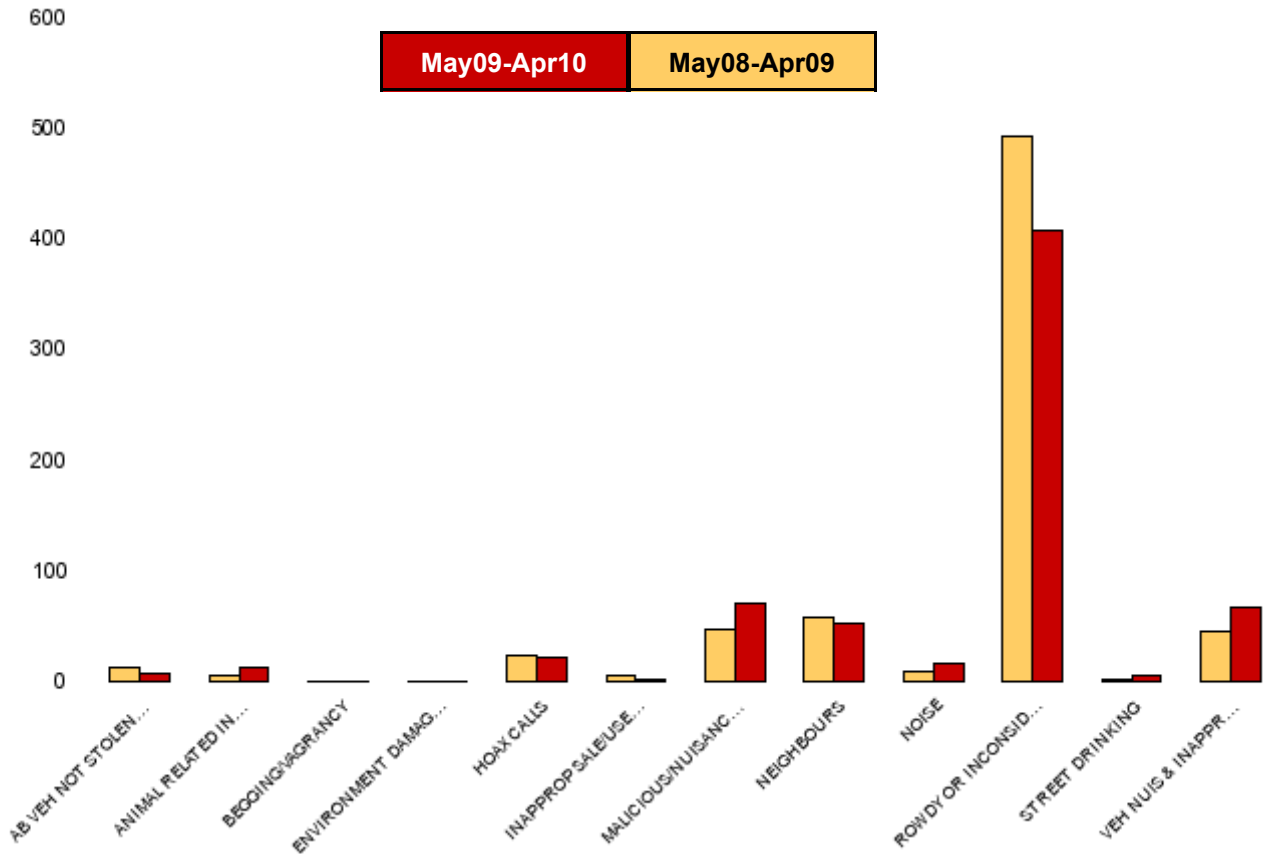

Kettering Town Forum Report

NK04 Brambleside - ASB

NSIR Closing Category Desc	No of Incidents (May09-Apr10)	No of Incidents (May08-Apr09)	+/- Incidents	% Change Incidents
AB VEH NOT STOLEN/OBSTRUCT	6	6	0	0%
ANIMAL RELATED INC ANTI-SOCIAL	0	1	-1	-100%
ENVIRONMENT DAMAGE OR LITTER	2	0	2	0%
HOAX CALLS	3	4	-1	-25%
INAPPROP SALE/USE FIREWORKS	1	2	-1	-50%
MALICIOUS/NUISANCE COMMS	19	19	0	0%
NEIGHBOURS	7	9	-2	-22%
NOISE	0	1	-1	-100%
ROWDY OR INCONSIDERATE BEHAV	98	136	-38	-28%
STREET DRINKING	1	3	-2	-67%
TRESPASS	1	0	1	0%
VEH NUIS & INAPPROP VEH USE	20	14	6	43%
Sum:	158	195	-37	-19%

Kettering Town Forum Report

NK05 Avondale Grange - ASB

NSIR Closing Category Desc	No of Incidents (May09-Apr10)	No of Incidents (May08-Apr09)	+/- Incidents	% Change Incidents
AB VEH NOT STOLEN/OBSTRUCT	8	13	-5	-38%
ANIMAL RELATED INC ANTI-SOCIAL	12	6	6	100%
BEGGING/VAGRANCY	1	1	0	0%
ENVIRONMENT DAMAGE OR LITTER	1	1	0	0%
HOAX CALLS	22	24	-2	-8%
INAPPROP SALE/USE FIREWORKS	2	5	-3	-60%
MALICIOUS/NUISANCE COMMS	70	48	22	46%
NEIGHBOURS	53	59	-6	-10%
NOISE	16	9	7	78%
ROWDY OR INCONSIDERATE BEHAV	408	492	-84	-17%
STREET DRINKING	5	2	3	150%
VEH NUIS & INAPPROP VEH USE	67	46	21	46%
Sum:	665	706	-41	-6%