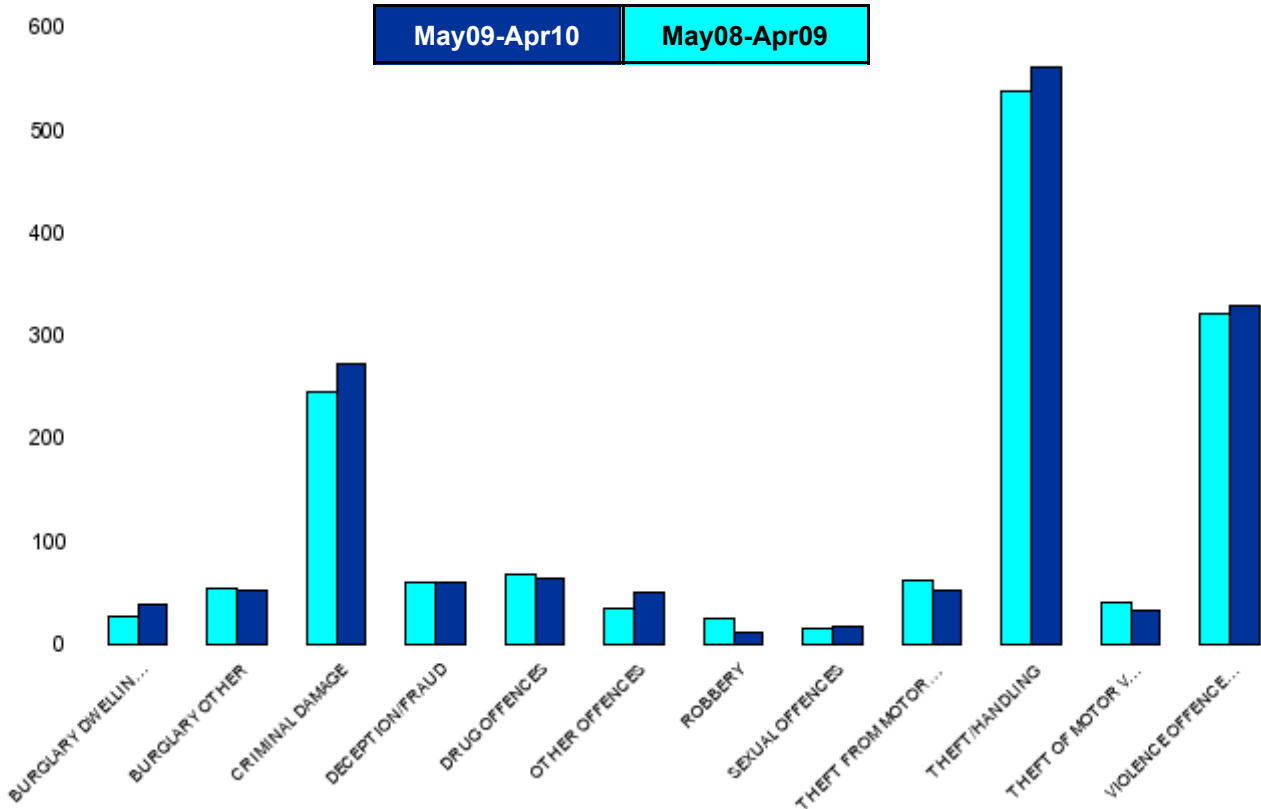

Kettering Town Forum Report

Kettering Town Sector - Crime

HO Group	No of Crimes (May09-Apr10)	No of Crimes (May08-Apr09)	+/- Crime	% Change	No of Cleared Up Crimes	Detection Rate (Past 12 Months)
BURGLARY DWELLING	297	236	61	26%	57	19%
BURGLARY OTHER	266	333	-67	-20%	22	8%
CRIMINAL DAMAGE	1085	1179	-94	-8%	151	14%
DECEPTION/FRAUD	181	204	-23	-11%	60	33%
DRUG OFFENCES	184	144	40	28%	176	96%
OTHER OFFENCES	103	79	24	30%	81	79%
ROBBERY	61	85	-24	-28%	20	33%
SEXUAL OFFENCES	71	53	18	34%	18	25%
THEFT FROM MOTOR VEHICLES	361	533	-172	-32%	27	7%
THEFT/HANDLING	1421	1276	145	11%	472	33%
THEFT OF MOTOR VEHICLES	171	222	-51	-23%	20	12%
VIOLENCE OFFENCES	976	959	17	2%	438	45%
Sum:	5177	5303	-126	-2%	1542	30%

Kettering Town Forum Report

NK01 William Knibb - Crime

HO Group	No of Crimes (May09-Apr10)	No of Crimes (May08-Apr09)	+/- Crime	% Change	No of Cleared Up Crimes	Detection Rate (Past 12 Months)
BURGLARY DWELLING	39	27	12	44%	7	18%
BURGLARY OTHER	52	55	-3	-5%	11	21%
CRIMINAL DAMAGE	272	246	26	11%	45	17%
DECEPTION/FRAUD	61	60	1	2%	28	46%
DRUG OFFENCES	64	68	-4	-6%	55	86%
OTHER OFFENCES	51	35	16	46%	38	75%
ROBBERY	12	25	-13	-52%	3	25%
SEXUAL OFFENCES	17	15	2	13%	7	41%
THEFT FROM MOTOR VEHICLES	52	62	-10	-16%	6	12%
THEFT/HANDLING	561	538	23	4%	254	45%
THEFT OF MOTOR VEHICLES	33	41	-8	-20%	4	12%
VIOLENCE OFFENCES	330	322	8	2%	154	47%
Sum:	1544	1494	50	3%	612	40%