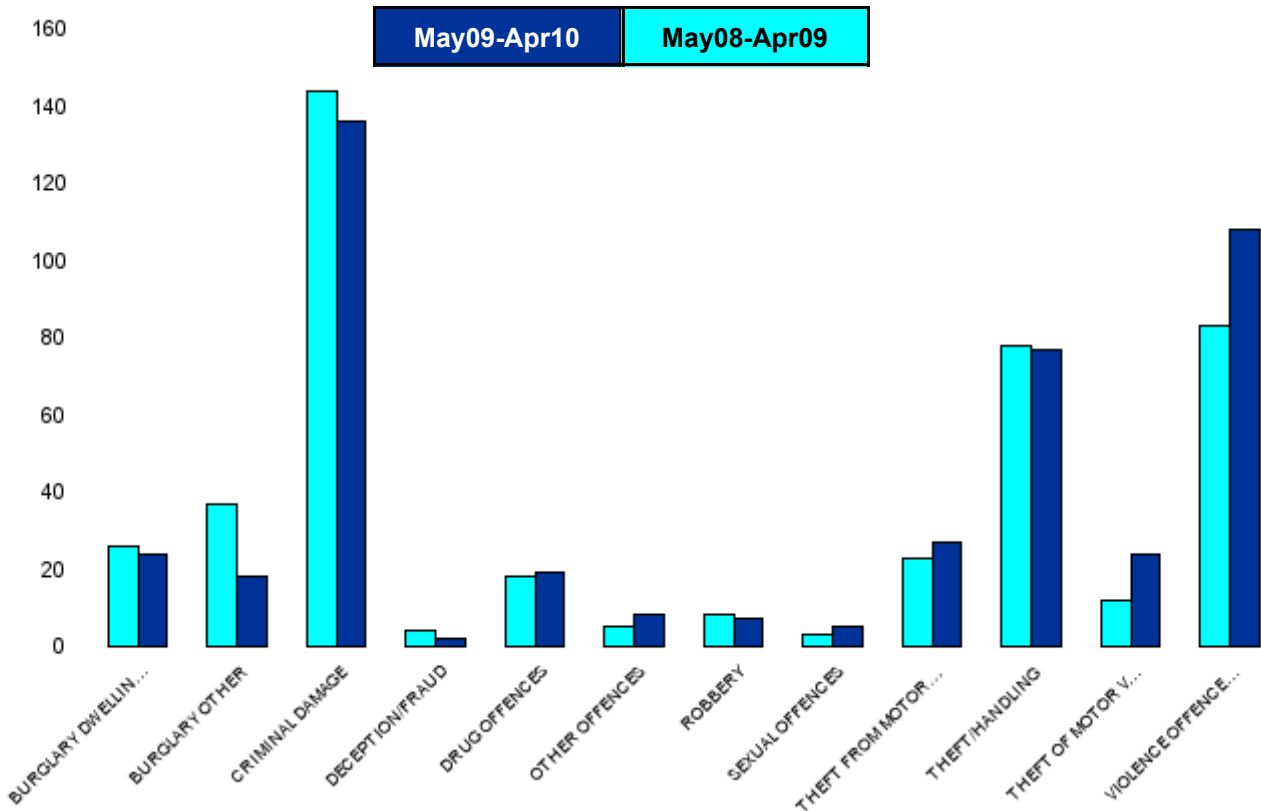

Kettering Town Forum Report

NK04 Brambleside - Crime

HO Group	No of Crimes (May09-Apr10)	No of Crimes (May08-Apr09)	+/- Crime	% Change	No of Cleared Up Crimes	Detection Rate (Past 12 Months)
BURGLARY DWELLING	24	15	9	60%	5	21%
BURGLARY OTHER	13	18	-5	-28%	0	0%
CRIMINAL DAMAGE	41	34	7	21%	3	7%
DECEPTION/FRAUD	7	24	-17	-71%	1	14%
DRUG OFFENCES	6	0	6	#DIV/0	6	100%
OTHER OFFENCES	1	1	0	0%	0	0%
ROBBERY	2	1	1	100%	0	0%
SEXUAL OFFENCES	1	3	-2	-67%	0	0%
THEFT FROM MOTOR VEHICLES	25	42	-17	-40%	0	0%
THEFT/HANDLING	64	45	19	42%	12	19%
THEFT OF MOTOR VEHICLES	11	7	4	57%	1	9%
VIOLENCE OFFENCES	40	24	16	67%	14	35%
Sum:	235	214	21	10%	42	18%

Kettering Town Forum Report

NK05 Avondale Grange - Crime

HO Group	No of Crimes (May09-Apr10)	No of Crimes (May08-Apr09)	+/- Crime	% Change	No of Cleared Up Crimes	Detection Rate (Past 12 Months)
BURGLARY DWELLING	58	34	24	71%	14	24%
BURGLARY OTHER	52	31	21	68%	2	4%
CRIMINAL DAMAGE	121	147	-26	-18%	15	12%
DECEPTION/FRAUD	4	2	2	100%	2	50%
DRUG OFFENCES	16	15	1	7%	14	88%
OTHER OFFENCES	3	5	-2	-40%	3	100%
ROBBERY	7	6	1	17%	4	57%
SEXUAL OFFENCES	6	7	-1	-14%	2	33%
THEFT FROM MOTOR VEHICLES	28	26	2	8%	3	11%
THEFT/HANDLING	113	99	14	14%	32	28%
THEFT OF MOTOR VEHICLES	18	32	-14	-44%	4	22%
VIOLENCE OFFENCES	111	131	-20	-15%	59	53%
Sum:	537	535	2	0%	154	29%

Kettering Town Forum Report

NK06 Pipers Hill - Crime

HO Group	No of Crimes (May09-Apr10)	No of Crimes (May08-Apr09)	+/- Crime	% Change	No of Cleared Up Crimes	Detection Rate (Past 12 Months)
BURGLARY DWELLING	24	26	-2	-8%	4	17%
BURGLARY OTHER	18	37	-19	-51%	0	0%
CRIMINAL DAMAGE	136	144	-8	-6%	29	21%
DECEPTION/FRAUD	2	4	-2	-50%	0	0%
DRUG OFFENCES	19	18	1	6%	21	111%
OTHER OFFENCES	8	5	3	60%	6	75%
ROBBERY	7	8	-1	-13%	1	14%
SEXUAL OFFENCES	5	3	2	67%	1	20%
THEFT FROM MOTOR VEHICLES	27	23	4	17%	0	0%
THEFT/HANDLING	77	78	-1	-1%	6	8%
THEFT OF MOTOR VEHICLES	24	12	12	100%	1	4%
VIOLENCE OFFENCES	108	83	25	30%	46	43%
Sum:	455	441	14	3%	115	25%