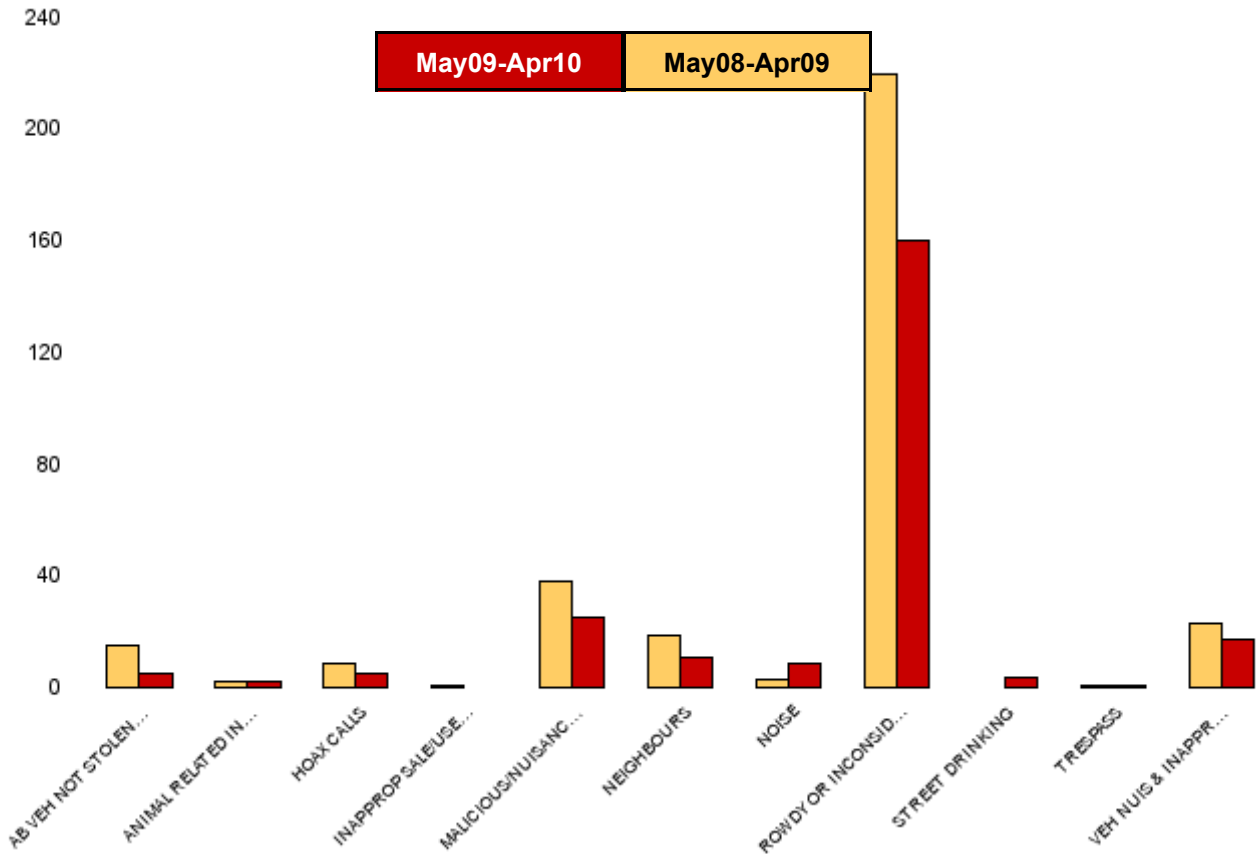

Kettering Town Forum Report

Kettering Town Sector - ASB

NSIR Closing Category Desc	No of Incidents (May09-Apr10)	No of Incidents (May08-Apr09)	+/- Incidents	% Change Incidents
AB VEH NOT STOLEN/OBSTRUCT	105	152	-47	-31%
ANIMAL RELATED INC ANTI-SOCIAL	37	31	6	19%
BEGGING/VAGRANCY	27	24	3	13%
ENVIRONMENT DAMAGE OR LITTER	17	9	8	89%
HOAX CALLS	89	118	-29	-25%
INAPPROP SALE/USE FIREWORKS	7	19	-12	-63%
MALICIOUS/NUISANCE COMMS	368	317	51	16%
NEIGHBOURS	254	227	27	12%
NOISE	91	45	46	102%
PROSTITUTION RELATED ACTIVITY	3	1	2	200%
ROWDY OR INCONSIDERATE BEHAV	3155	3442	-287	-8%
STREET DRINKING	39	19	20	105%
TRESPASS	11	9	2	22%
VEH NUIS & INAPPROP VEH USE	332	295	37	13%
Sum:	4535	4708	-173	-4%

Kettering Town Forum Report

NK01 William Knibb - ASB

NSIR Closing Category Desc	No of Incidents (May09-Apr10)	No of Incidents (May08-Apr09)	+/- Incidents	% Change Incidents
AB VEH NOT STOLEN/OBSTRUCT	27	35	-8	-23%
ANIMAL RELATED INC ANTI-SOCIAL	3	2	1	50%
BEGGING/VAGRANCY	20	20	0	0%
ENVIRONMENT DAMAGE OR LITTER	4	1	3	300%
HOAX CALLS	34	35	-1	-3%
INAPPROP SALE/USE FIREWORKS	1	5	-4	-80%
MALICIOUS/NUISANCE COMMS	69	47	22	47%
NEIGHBOURS	44	32	12	38%
NOISE	28	10	18	180%
ROWDY OR INCONSIDERATE BEHAV	1095	1092	3	0%
STREET DRINKING	15	11	4	36%
TRESPASS	3	2	1	50%
VEH NUIS & INAPPROP VEH USE	60	45	15	33%
Sum:	1403	1337	66	5%

Kettering Town Forum Report

NK02 Northfield - ASB

NSIR Closing Category Desc	No of Incidents (May09-Apr10)	No of Incidents (May08-Apr09)	+/- Incidents	% Change Incidents
AB VEH NOT STOLEN/OBSTRUCT	5	15	-10	-67%
ANIMAL RELATED INC ANTI-SOCIAL	2	2	0	0%
HOAX CALLS	5	9	-4	-44%
INAPPROP SALE/USE FIREWORKS	0	1	-1	-100%
MALICIOUS/NUISANCE COMMS	25	38	-13	-34%
NEIGHBOURS	11	19	-8	-42%
NOISE	9	3	6	200%
ROWDY OR INCONSIDERATE BEHAV	160	220	-60	-27%
STREET DRINKING	4	0	4	0%
TRESPASS	1	1	0	0%
VEH NUIS & INAPPROP VEH USE	17	23	-6	-26%
Sum:	239	331	-92	-28%