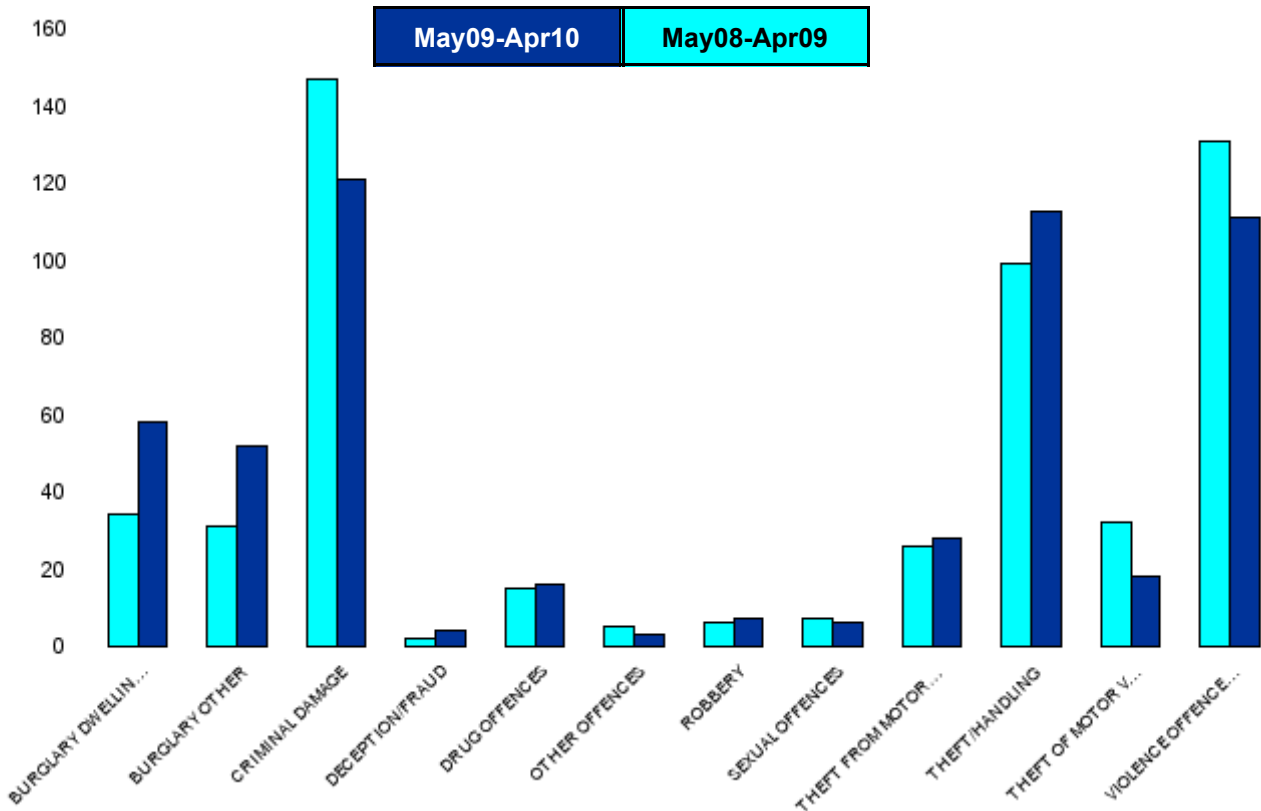

Kettering Town Forum Report

NK04 Brambleside - Crime

HO Group	No of Crimes (May09-Apr10)	No of Crimes (May08-Apr09)	+/- Crime	% Change	No of Cleared Up Crimes	Detection Rate (Past 12 Months)
BURGLARY DWELLING	24	15	9	60%	5	21%
BURGLARY OTHER	13	18	-5	-28%	0	0%
CRIMINAL DAMAGE	41	34	7	21%	3	7%
DECEPTION/FRAUD	7	24	-17	-71%	1	14%
DRUG OFFENCES	6	0	6	#DIV/0	6	100%
OTHER OFFENCES	1	1	0	0%	0	0%
ROBBERY	2	1	1	100%	0	0%
SEXUAL OFFENCES	1	3	-2	-67%	0	0%
THEFT FROM MOTOR VEHICLES	25	42	-17	-40%	0	0%
THEFT/HANDLING	64	45	19	42%	12	19%
THEFT OF MOTOR VEHICLES	11	7	4	57%	1	9%
VIOLENCE OFFENCES	40	24	16	67%	14	35%
Sum:	235	214	21	10%	42	18%

Kettering Town Forum Report

NK05 Avondale Grange - Crime

HO Group	No of Crimes (May09-Apr10)	No of Crimes (May08-Apr09)	+/- Crime	% Change	No of Cleared Up Crimes	Detection Rate (Past 12 Months)
BURGLARY DWELLING	58	34	24	71%	14	24%
BURGLARY OTHER	52	31	21	68%	2	4%
CRIMINAL DAMAGE	121	147	-26	-18%	15	12%
DECEPTION/FRAUD	4	2	2	100%	2	50%
DRUG OFFENCES	16	15	1	7%	14	88%
OTHER OFFENCES	3	5	-2	-40%	3	100%
ROBBERY	7	6	1	17%	4	57%
SEXUAL OFFENCES	6	7	-1	-14%	2	33%
THEFT FROM MOTOR VEHICLES	28	26	2	8%	3	11%
THEFT/HANDLING	113	99	14	14%	32	28%
THEFT OF MOTOR VEHICLES	18	32	-14	-44%	4	22%
VIOLENCE OFFENCES	111	131	-20	-15%	59	53%
Sum:	537	535	2	0%	154	29%