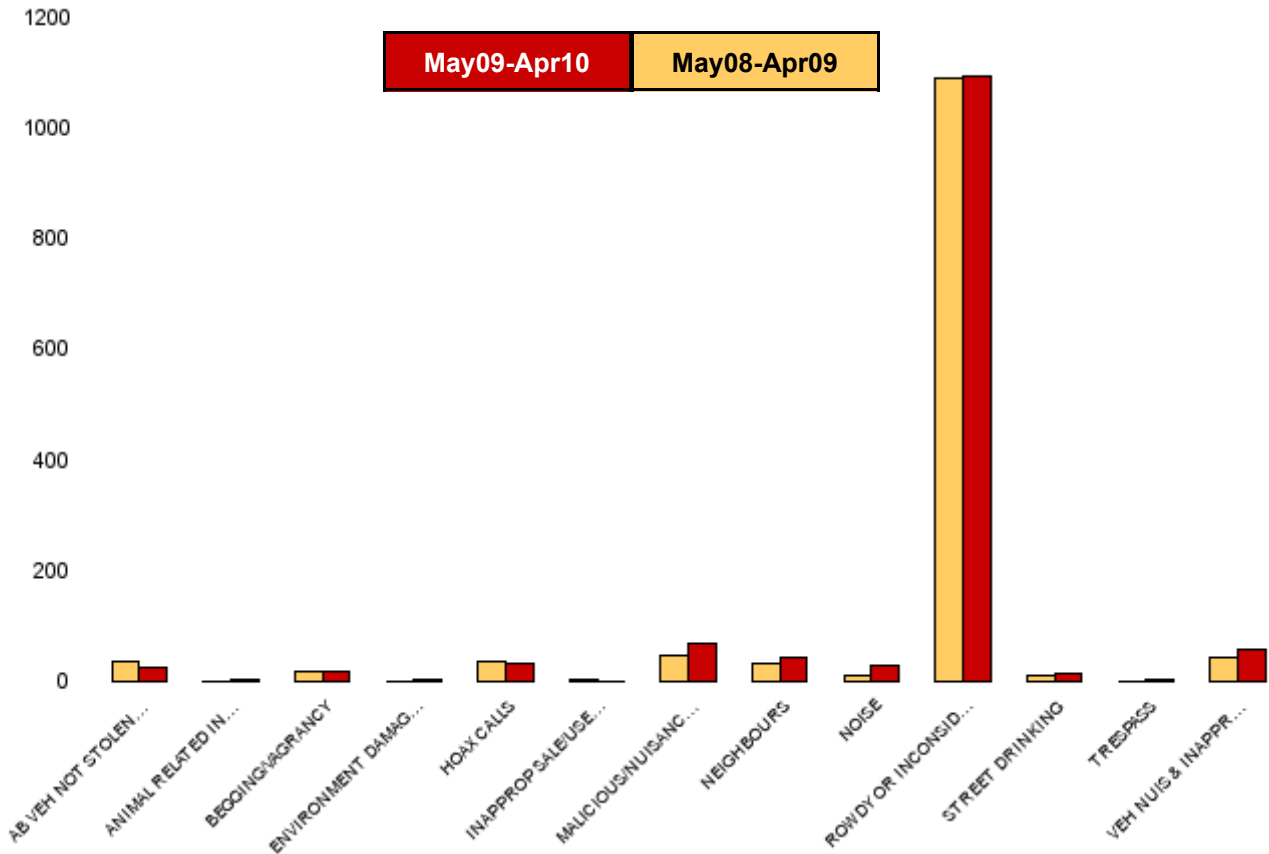

Kettering Town Forum Report

Kettering Town Sector - ASB

NSIR Closing Category Desc	No of Incidents (May09-Apr10)	No of Incidents (May08-Apr09)	+/- Incidents	% Change Incidents
AB VEH NOT STOLEN/OBSTRUCT	105	152	-47	-31%
ANIMAL RELATED INC ANTI-SOCIAL	37	31	6	19%
BEGGING/VAGRANCY	27	24	3	13%
ENVIRONMENT DAMAGE OR LITTER	17	9	8	89%
HOAX CALLS	89	118	-29	-25%
INAPPROP SALE/USE FIREWORKS	7	19	-12	-63%
MALICIOUS/NUISANCE COMMS	368	317	51	16%
NEIGHBOURS	254	227	27	12%
NOISE	91	45	46	102%
PROSTITUTION RELATED ACTIVITY	3	1	2	200%
ROWDY OR INCONSIDERATE BEHAV	3155	3442	-287	-8%
STREET DRINKING	39	19	20	105%
TRESPASS	11	9	2	22%
VEH NUIS & INAPPROP VEH USE	332	295	37	13%
Sum:	4535	4708	-173	-4%

Kettering Town Forum Report

NK01 William Knibb - ASB

NSIR Closing Category Desc	No of Incidents (May09-Apr10)	No of Incidents (May08-Apr09)	+/- Incidents	% Change Incidents
AB VEH NOT STOLEN/OBSTRUCT	27	35	-8	-23%
ANIMAL RELATED INC ANTI-SOCIAL	3	2	1	50%
BEGGING/VAGRANCY	20	20	0	0%
ENVIRONMENT DAMAGE OR LITTER	4	1	3	300%
HOAX CALLS	34	35	-1	-3%
INAPPROP SALE/USE FIREWORKS	1	5	-4	-80%
MALICIOUS/NUISANCE COMMS	69	47	22	47%
NEIGHBOURS	44	32	12	38%
NOISE	28	10	18	180%
ROWDY OR INCONSIDERATE BEHAV	1095	1092	3	0%
STREET DRINKING	15	11	4	36%
TRESPASS	3	2	1	50%
VEH NUIS & INAPPROP VEH USE	60	45	15	33%
Sum:	1403	1337	66	5%