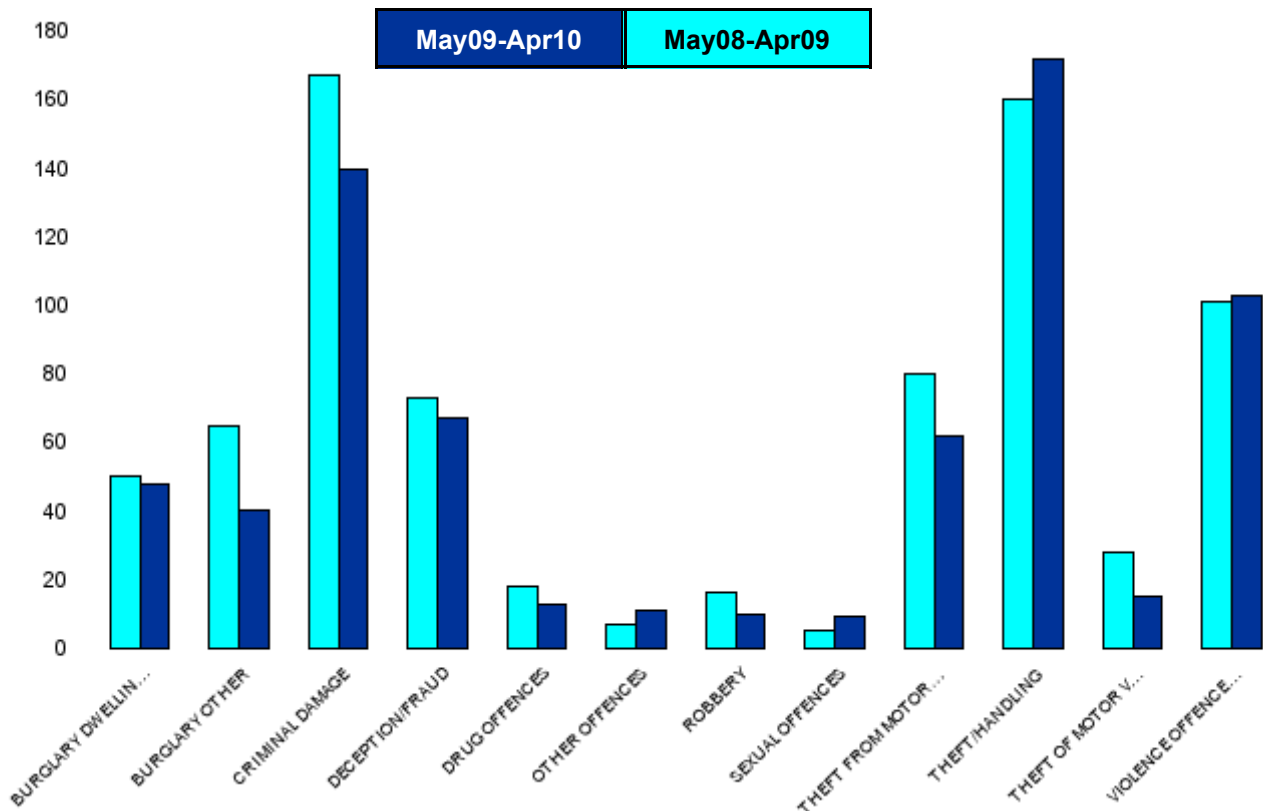

Kettering Town Forum Report

NK06 Pipers Hill - Crime

HO Group	No of Crimes (May09-Apr10)	No of Crimes (May08-Apr09)	+/- Crime	% Change	No of Cleared Up Crimes	Detection Rate (Past 12 Months)
BURGLARY DWELLING	24	26	-2	-8%	4	17%
BURGLARY OTHER	18	37	-19	-51%	0	0%
CRIMINAL DAMAGE	136	144	-8	-6%	29	21%
DECEPTION/FRAUD	2	4	-2	-50%	0	0%
DRUG OFFENCES	19	18	1	6%	21	111%
OTHER OFFENCES	8	5	3	60%	6	75%
ROBBERY	7	8	-1	-13%	1	14%
SEXUAL OFFENCES	5	3	2	67%	1	20%
THEFT FROM MOTOR VEHICLES	27	23	4	17%	0	0%
THEFT/HANDLING	77	78	-1	-1%	6	8%
THEFT OF MOTOR VEHICLES	24	12	12	100%	1	4%
VIOLENCE OFFENCES	108	83	25	30%	46	43%
Sum:	455	441	14	3%	115	25%

Kettering Town Forum Report

NK07 Ise Lodge - Crime

HO Group	No of Crimes (May09-Apr10)	No of Crimes (May08-Apr09)	+/- Crime	% Change	No of Cleared Up Crimes	Detection Rate (Past 12 Months)
BURGLARY DWELLING	22	11	11	100%	0	0%
BURGLARY OTHER	21	15	6	40%	1	5%
CRIMINAL DAMAGE	41	52	-11	-21%	6	15%
DECEPTION/FRAUD	4	0	4	#DIV/0	1	25%
DRUG OFFENCES	4	1	3	300%	4	100%
OTHER OFFENCES	2	0	2	#DIV/0	2	100%
ROBBERY	4	2	2	100%	3	75%
SEXUAL OFFENCES	3	3	0	0%	1	33%
THEFT FROM MOTOR VEHICLES	30	43	-13	-30%	0	0%
THEFT/HANDLING	44	54	-10	-19%	9	20%
THEFT OF MOTOR VEHICLES	7	4	3	75%	0	0%
VIOLENCE OFFENCES	30	28	2	7%	15	50%
Sum:	212	213	-1	-0%	42	20%

Kettering Town Forum Report

NK08 St Michaels & Wicksteed - Crime

HO Group	No of Crimes (May09-Apr10)	No of Crimes (May08-Apr09)	+/- Crime	% Change	No of Cleared Up Crimes	Detection Rate (Past 12 Months)
BURGLARY DWELLING	48	50	-2	-4%	9	19%
BURGLARY OTHER	40	65	-25	-38%	5	13%
CRIMINAL DAMAGE	140	167	-27	-16%	9	6%
DECEPTION/FRAUD	67	73	-6	-8%	12	18%
DRUG OFFENCES	13	18	-5	-28%	17	131%
OTHER OFFENCES	11	7	4	57%	8	73%
ROBBERY	10	16	-6	-38%	5	50%
SEXUAL OFFENCES	9	5	4	80%	4	44%
THEFT FROM MOTOR VEHICLES	62	80	-18	-23%	7	11%
THEFT/HANDLING	172	160	12	8%	31	18%
THEFT OF MOTOR VEHICLES	15	28	-13	-46%	3	20%
VIOLENCE OFFENCES	103	101	2	2%	48	47%
Sum:	690	770	-80	-10%	158	23%