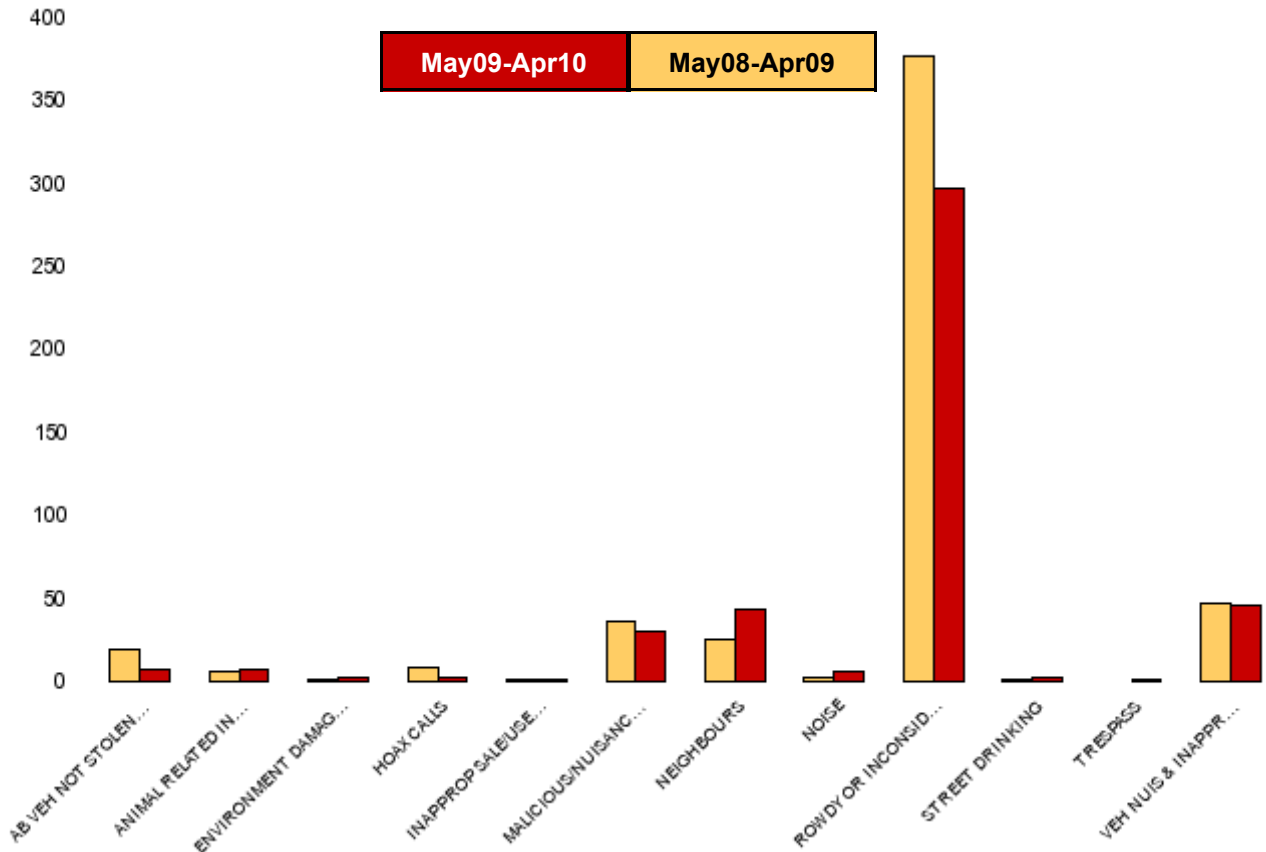

Kettering Town Forum Report

NK05 Avondale Grange - ASB

NSIR Closing Category Desc	No of Incidents (May09-Apr10)	No of Incidents (May08-Apr09)	+/- Incidents	% Change Incidents
AB VEH NOT STOLEN/OBSTRUCT	8	13	-5	-38%
ANIMAL RELATED INC ANTI-SOCIAL	12	6	6	100%
BEGGING/VAGRANCY	1	1	0	0%
ENVIRONMENT DAMAGE OR LITTER	1	1	0	0%
HOAX CALLS	22	24	-2	-8%
INAPPROP SALE/USE FIREWORKS	2	5	-3	-60%
MALICIOUS/NUISANCE COMMS	70	48	22	46%
NEIGHBOURS	53	59	-6	-10%
NOISE	16	9	7	78%
ROWDY OR INCONSIDERATE BEHAV	408	492	-84	-17%
STREET DRINKING	5	2	3	150%
VEH NUIS & INAPPROP VEH USE	67	46	21	46%
Sum:	665	706	-41	-6%

Kettering Town Forum Report

NK06 Pipers Hill - ASB

NSIR Closing Category Desc	No of Incidents (May09-Apr10)	No of Incidents (May08-Apr09)	+/- Incidents	% Change Incidents
AB VEH NOT STOLEN/OBSTRUCT	7	20	-13	-65%
ANIMAL RELATED INC ANTI-SOCIAL	7	6	1	17%
ENVIRONMENT DAMAGE OR LITTER	3	1	2	200%
HOAX CALLS	2	9	-7	-78%
INAPPROP SALE/USE FIREWORKS	1	1	0	0%
MALICIOUS/NUISANCE COMMS	30	36	-6	-17%
NEIGHBOURS	44	25	19	76%
NOISE	6	2	4	200%
ROWDY OR INCONSIDERATE BEHAV	297	377	-80	-21%
STREET DRINKING	3	1	2	200%
TRESPASS	1	0	1	0%
VEH NUIS & INAPPROP VEH USE	46	47	-1	-2%
Sum:	447	525	-78	-15%