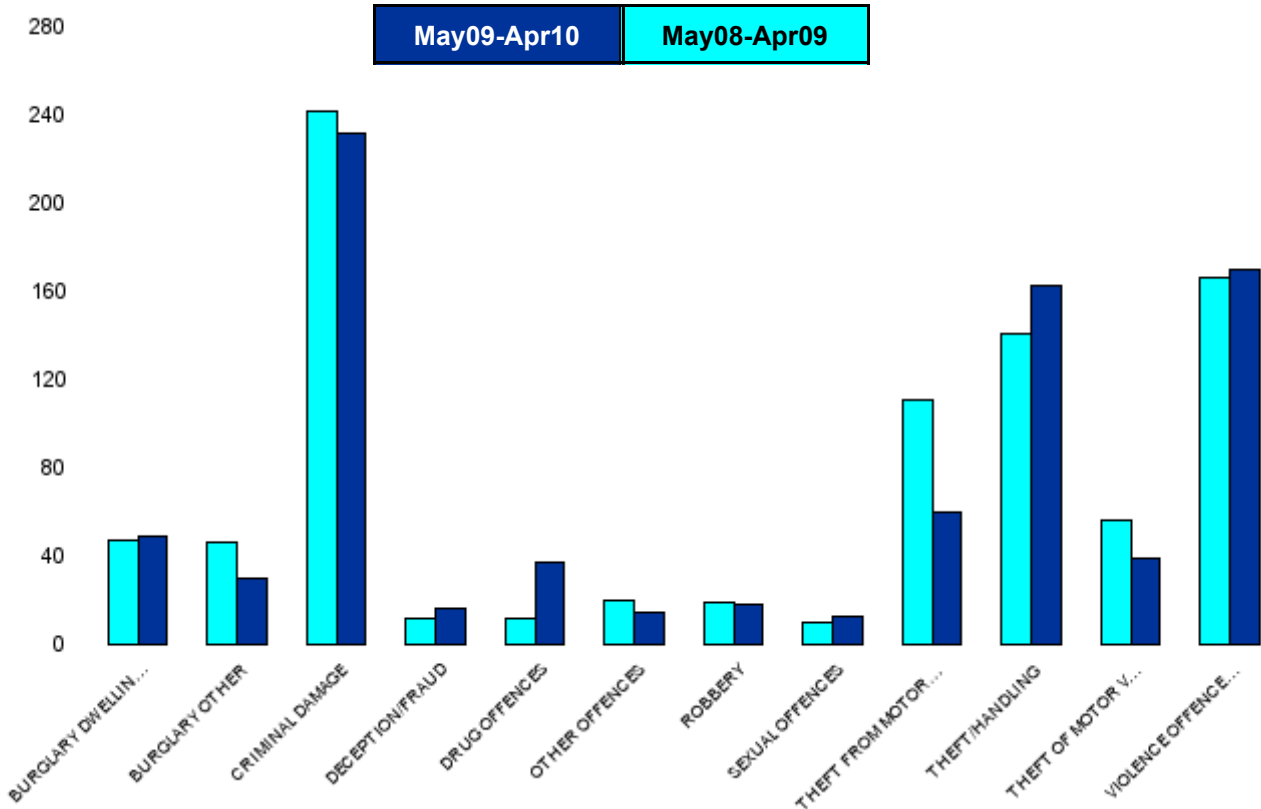

Kettering Town Forum Report

NK03 All Saints - Crime

HO Group	No of Crimes (May09-Apr10)	No of Crimes (May08-Apr09)	+/- Crime	% Change	No of Cleared Up Crimes	Detection Rate (Past 12 Months)
BURGLARY DWELLING	49	47	2	4%	16	33%
BURGLARY OTHER	30	46	-16	-35%	1	3%
CRIMINAL DAMAGE	232	242	-10	-4%	27	12%
DECEPTION/FRAUD	16	12	4	33%	4	25%
DRUG OFFENCES	37	12	25	208%	35	95%
OTHER OFFENCES	14	20	-6	-30%	14	100%
ROBBERY	18	19	-1	-5%	4	22%
SEXUAL OFFENCES	13	10	3	30%	1	8%
THEFT FROM MOTOR VEHICLES	60	111	-51	-46%	2	3%
THEFT/HANDLING	163	141	22	16%	60	37%
THEFT OF MOTOR VEHICLES	39	56	-17	-30%	2	5%
VIOLENCE OFFENCES	170	166	4	2%	70	41%
Sum:	841	882	-41	-5%	236	28%