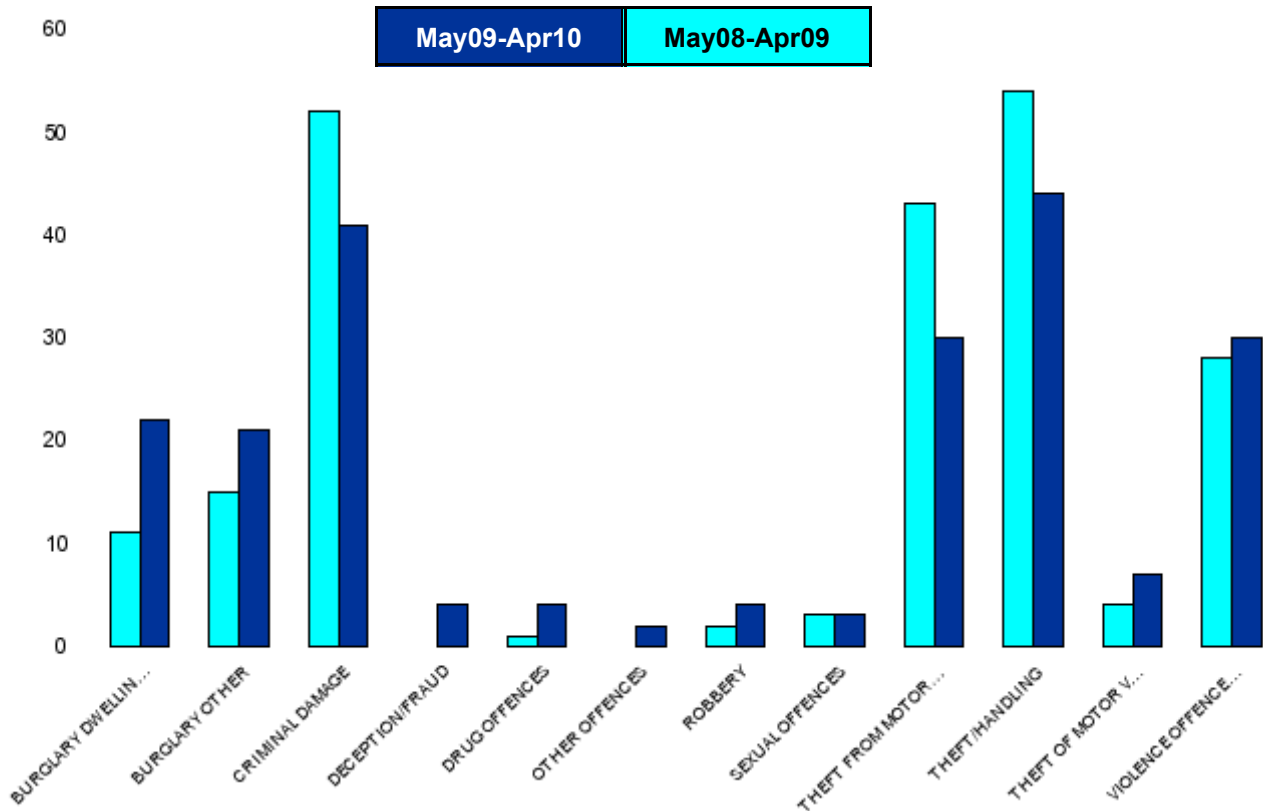

Kettering Town Forum Report

NK05 Avondale Grange - Crime

HO Group	No of Crimes (May09-Apr10)	No of Crimes (May08-Apr09)	+/- Crime	% Change	No of Cleared Up Crimes	Detection Rate (Past 12 Months)
BURGLARY DWELLING	58	34	24	71%	14	24%
BURGLARY OTHER	52	31	21	68%	2	4%
CRIMINAL DAMAGE	121	147	-26	-18%	15	12%
DECEPTION/FRAUD	4	2	2	100%	2	50%
DRUG OFFENCES	16	15	1	7%	14	88%
OTHER OFFENCES	3	5	-2	-40%	3	100%
ROBBERY	7	6	1	17%	4	57%
SEXUAL OFFENCES	6	7	-1	-14%	2	33%
THEFT FROM MOTOR VEHICLES	28	26	2	8%	3	11%
THEFT/HANDLING	113	99	14	14%	32	28%
THEFT OF MOTOR VEHICLES	18	32	-14	-44%	4	22%
VIOLENCE OFFENCES	111	131	-20	-15%	59	53%
Sum:	537	535	2	0%	154	29%

Kettering Town Forum Report

NK06 Pipers Hill - Crime

HO Group	No of Crimes (May09-Apr10)	No of Crimes (May08-Apr09)	+/- Crime	% Change	No of Cleared Up Crimes	Detection Rate (Past 12 Months)
BURGLARY DWELLING	24	26	-2	-8%	4	17%
BURGLARY OTHER	18	37	-19	-51%	0	0%
CRIMINAL DAMAGE	136	144	-8	-6%	29	21%
DECEPTION/FRAUD	2	4	-2	-50%	0	0%
DRUG OFFENCES	19	18	1	6%	21	111%
OTHER OFFENCES	8	5	3	60%	6	75%
ROBBERY	7	8	-1	-13%	1	14%
SEXUAL OFFENCES	5	3	2	67%	1	20%
THEFT FROM MOTOR VEHICLES	27	23	4	17%	0	0%
THEFT/HANDLING	77	78	-1	-1%	6	8%
THEFT OF MOTOR VEHICLES	24	12	12	100%	1	4%
VIOLENCE OFFENCES	108	83	25	30%	46	43%
Sum:	455	441	14	3%	115	25%

Kettering Town Forum Report

NK07 Ise Lodge - Crime

HO Group	No of Crimes (May09-Apr10)	No of Crimes (May08-Apr09)	+/- Crime	% Change	No of Cleared Up Crimes	Detection Rate (Past 12 Months)
BURGLARY DWELLING	22	11	11	100%	0	0%
BURGLARY OTHER	21	15	6	40%	1	5%
CRIMINAL DAMAGE	41	52	-11	-21%	6	15%
DECEPTION/FRAUD	4	0	4	#DIV/0	1	25%
DRUG OFFENCES	4	1	3	300%	4	100%
OTHER OFFENCES	2	0	2	#DIV/0	2	100%
ROBBERY	4	2	2	100%	3	75%
SEXUAL OFFENCES	3	3	0	0%	1	33%
THEFT FROM MOTOR VEHICLES	30	43	-13	-30%	0	0%
THEFT/HANDLING	44	54	-10	-19%	9	20%
THEFT OF MOTOR VEHICLES	7	4	3	75%	0	0%
VIOLENCE OFFENCES	30	28	2	7%	15	50%
Sum:	212	213	-1	-0%	42	20%