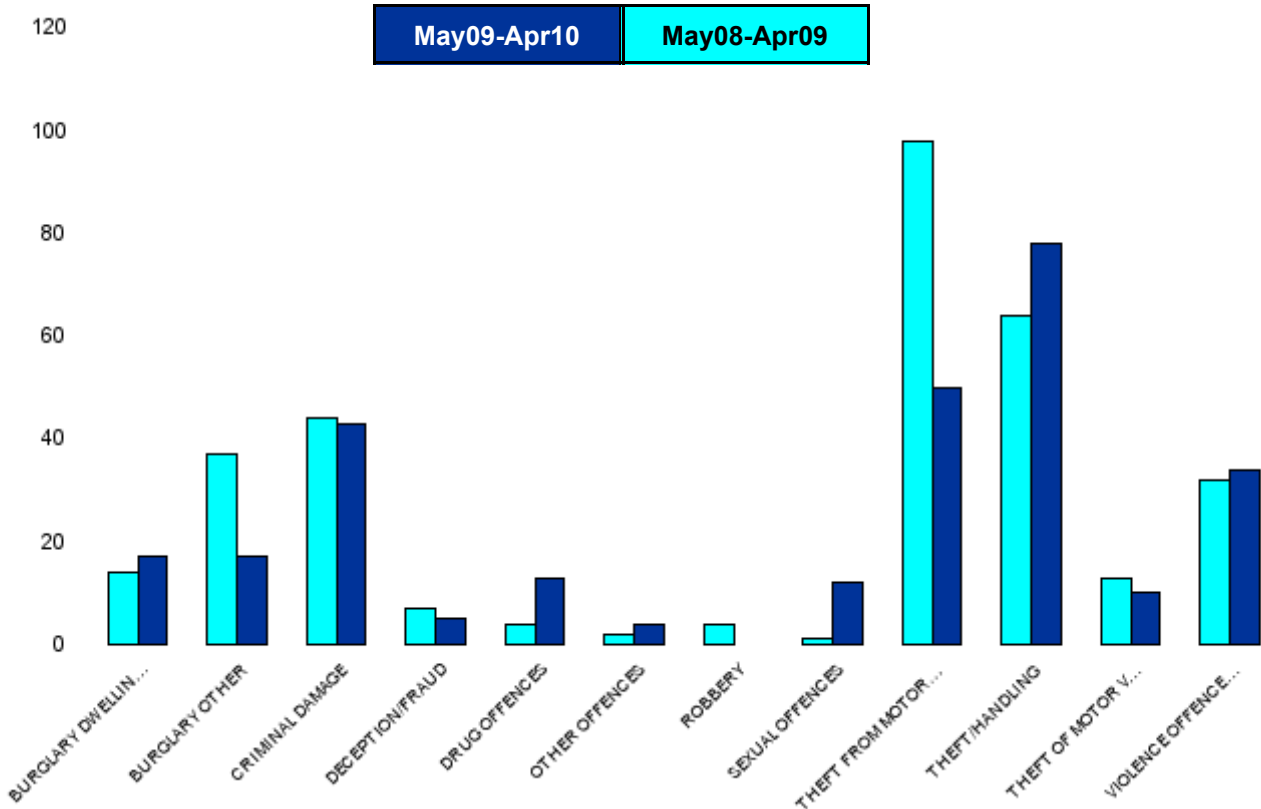

Kettering Town Forum Report

NK09 St Peters - Crime

HO Group	No of Crimes (May09-Apr10)	No of Crimes (May08-Apr09)	+/- Crime	% Change	No of Cleared Up Crimes	Detection Rate (Past 12 Months)
BURGLARY DWELLING	17	14	3	21%	2	12%
BURGLARY OTHER	17	37	-20	-54%	1	6%
CRIMINAL DAMAGE	43	44	-1	-2%	6	14%
DECEPTION/FRAUD	5	7	-2	-29%	4	80%
DRUG OFFENCES	13	4	9	225%	12	92%
OTHER OFFENCES	4	2	2	100%	3	75%
ROBBERY	0	4	-4	-100%	0	0%
SEXUAL OFFENCES	12	1	11	1100%	0	0%
THEFT FROM MOTOR VEHICLES	50	98	-48	-49%	9	18%
THEFT/HANDLING	78	64	14	22%	7	9%
THEFT OF MOTOR VEHICLES	10	13	-3	-23%	2	20%
VIOLENCE OFFENCES	34	32	2	6%	9	26%
Sum:	283	320	-37	-12%	55	19%