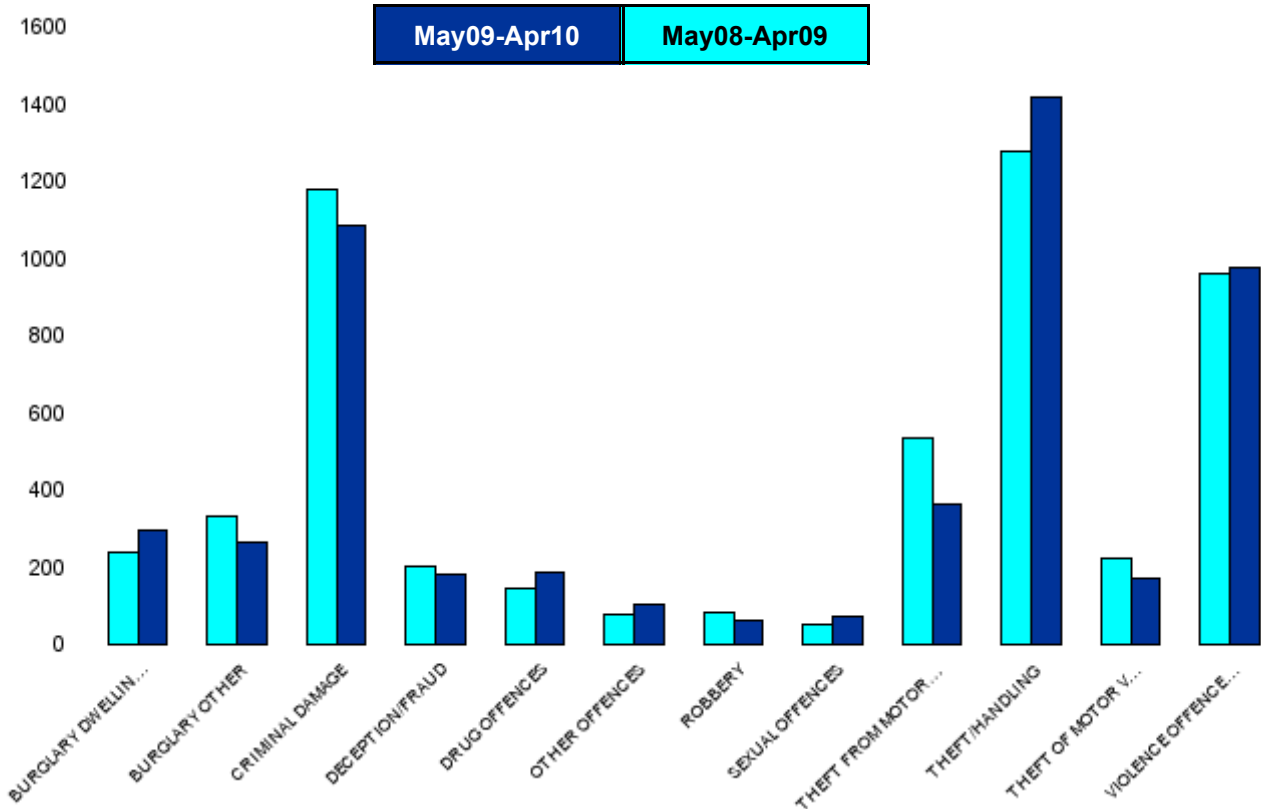

Kettering Town Forum Report

Kettering Town Sector - Crime

HO Group	No of Crimes (May09-Apr10)	No of Crimes (May08-Apr09)	+/- Crime	% Change	No of Cleared Up Crimes	Detection Rate (Past 12 Months)
BURGLARY DWELLING	297	236	61	26%	57	19%
BURGLARY OTHER	266	333	-67	-20%	22	8%
CRIMINAL DAMAGE	1085	1179	-94	-8%	151	14%
DECEPTION/FRAUD	181	204	-23	-11%	60	33%
DRUG OFFENCES	184	144	40	28%	176	96%
OTHER OFFENCES	103	79	24	30%	81	79%
ROBBERY	61	85	-24	-28%	20	33%
SEXUAL OFFENCES	71	53	18	34%	18	25%
THEFT FROM MOTOR VEHICLES	361	533	-172	-32%	27	7%
THEFT/HANDLING	1421	1276	145	11%	472	33%
THEFT OF MOTOR VEHICLES	171	222	-51	-23%	20	12%
VIOLENCE OFFENCES	976	959	17	2%	438	45%
Sum:	5177	5303	-126	-2%	1542	30%

Kettering Town Forum Report

NK01 William Knibb - Crime

HO Group	No of Crimes (May09-Apr10)	No of Crimes (May08-Apr09)	+/- Crime	% Change	No of Cleared Up Crimes	Detection Rate (Past 12 Months)
BURGLARY DWELLING	39	27	12	44%	7	18%
BURGLARY OTHER	52	55	-3	-5%	11	21%
CRIMINAL DAMAGE	272	246	26	11%	45	17%
DECEPTION/FRAUD	61	60	1	2%	28	46%
DRUG OFFENCES	64	68	-4	-6%	55	86%
OTHER OFFENCES	51	35	16	46%	38	75%
ROBBERY	12	25	-13	-52%	3	25%
SEXUAL OFFENCES	17	15	2	13%	7	41%
THEFT FROM MOTOR VEHICLES	52	62	-10	-16%	6	12%
THEFT/HANDLING	561	538	23	4%	254	45%
THEFT OF MOTOR VEHICLES	33	41	-8	-20%	4	12%
VIOLENCE OFFENCES	330	322	8	2%	154	47%
Sum:	1544	1494	50	3%	612	40%