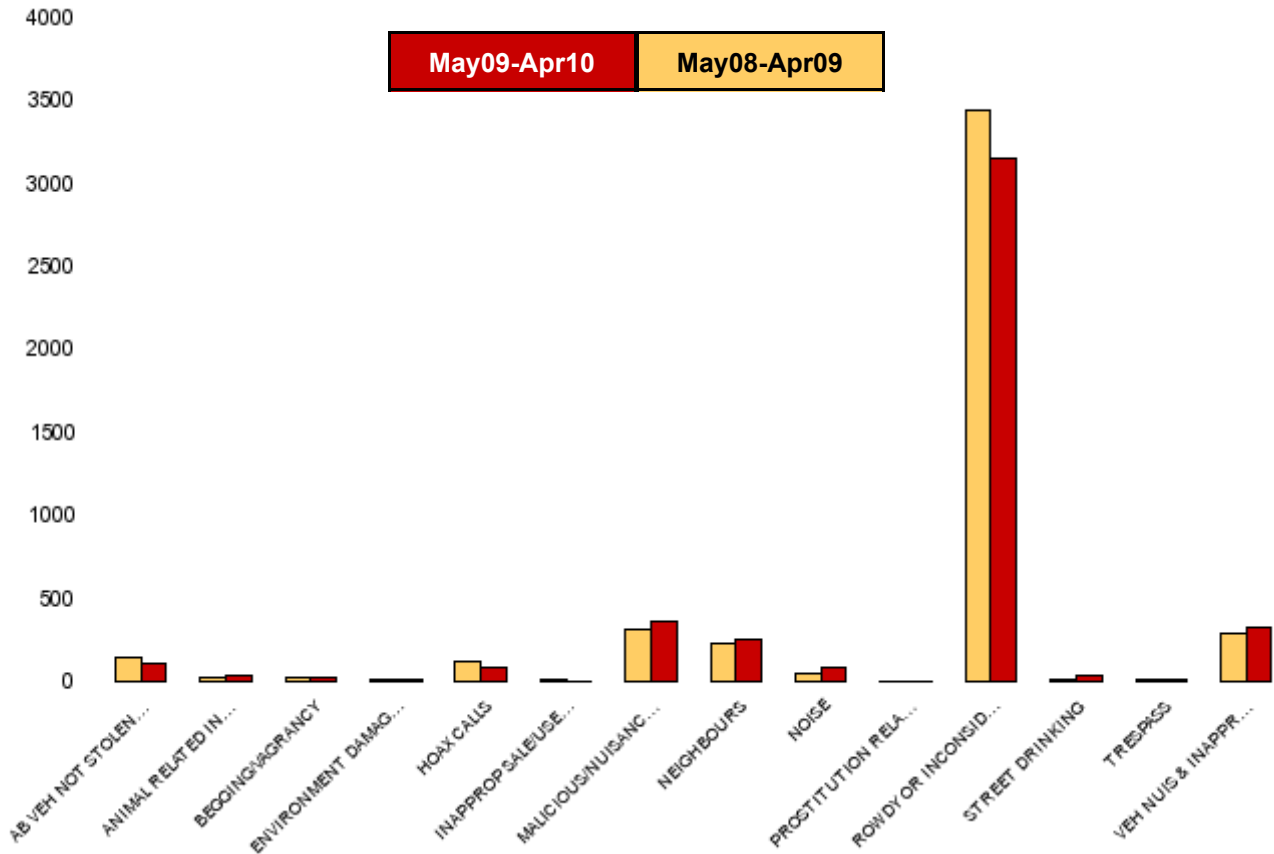

Kettering Town Forum Report

NK09 St Peters - Crime

HO Group	No of Crimes (May09-Apr10)	No of Crimes (May08-Apr09)	+/- Crime	% Change	No of Cleared Up Crimes	Detection Rate (Past 12 Months)
BURGLARY DWELLING	17	14	3	21%	2	12%
BURGLARY OTHER	17	37	-20	-54%	1	6%
CRIMINAL DAMAGE	43	44	-1	-2%	6	14%
DECEPTION/FRAUD	5	7	-2	-29%	4	80%
DRUG OFFENCES	13	4	9	225%	12	92%
OTHER OFFENCES	4	2	2	100%	3	75%
ROBBERY	0	4	-4	-100%	0	0%
SEXUAL OFFENCES	12	1	11	1100%	0	0%
THEFT FROM MOTOR VEHICLES	50	98	-48	-49%	9	18%
THEFT/HANDLING	78	64	14	22%	7	9%
THEFT OF MOTOR VEHICLES	10	13	-3	-23%	2	20%
VIOLENCE OFFENCES	34	32	2	6%	9	26%
Sum:	283	320	-37	-12%	55	19%

Kettering Town Forum Report

Kettering Town Sector - ASB

NSIR Closing Category Desc	No of Incidents (May09-Apr10)	No of Incidents (May08-Apr09)	+/- Incidents	% Change Incidents
AB VEH NOT STOLEN/OBSTRUCT	105	152	-47	-31%
ANIMAL RELATED INC ANTI-SOCIAL	37	31	6	19%
BEGGING/VAGRANCY	27	24	3	13%
ENVIRONMENT DAMAGE OR LITTER	17	9	8	89%
HOAX CALLS	89	118	-29	-25%
INAPPROP SALE/USE FIREWORKS	7	19	-12	-63%
MALICIOUS/NUISANCE COMMS	368	317	51	16%
NEIGHBOURS	254	227	27	12%
NOISE	91	45	46	102%
PROSTITUTION RELATED ACTIVITY	3	1	2	200%
ROWDY OR INCONSIDERATE BEHAV	3155	3442	-287	-8%
STREET DRINKING	39	19	20	105%
TRESPASS	11	9	2	22%
VEH NUIS & INAPPROP VEH USE	332	295	37	13%
Sum:	4535	4708	-173	-4%