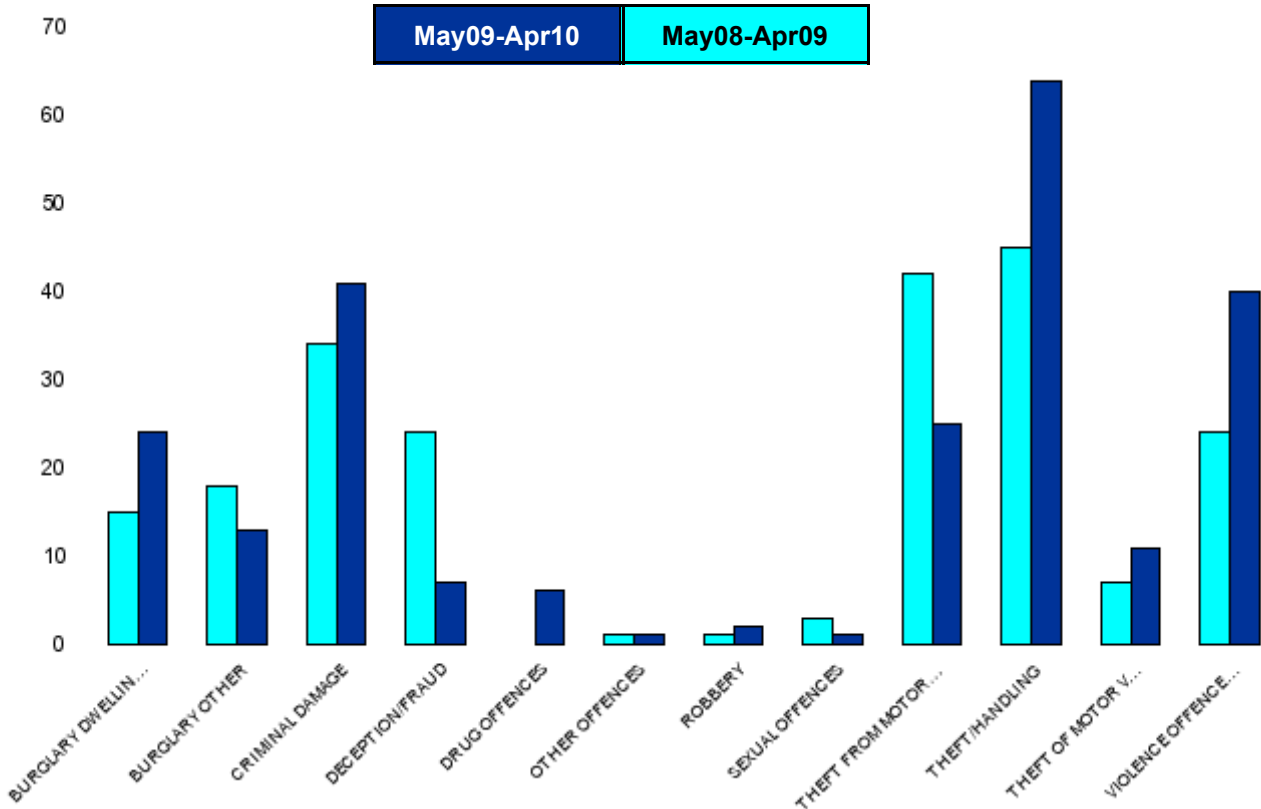

Kettering Town Forum Report

NK02 Northfield - Crime

HO Group	No of Crimes (May09-Apr10)	No of Crimes (May08-Apr09)	+/- Crime	% Change	No of Cleared Up Crimes	Detection Rate (Past 12 Months)
BURGLARY DWELLING	16	12	4	33%	0	0%
BURGLARY OTHER	23	29	-6	-21%	1	4%
CRIMINAL DAMAGE	59	103	-44	-43%	11	19%
DECEPTION/FRAUD	15	22	-7	-32%	8	53%
DRUG OFFENCES	12	8	4	50%	12	100%
OTHER OFFENCES	9	4	5	125%	7	78%
ROBBERY	1	4	-3	-75%	0	0%
SEXUAL OFFENCES	5	6	-1	-17%	2	40%
THEFT FROM MOTOR VEHICLES	27	48	-21	-44%	0	0%
THEFT/HANDLING	149	97	52	54%	61	41%
THEFT OF MOTOR VEHICLES	14	29	-15	-52%	3	21%
VIOLENCE OFFENCES	50	72	-22	-31%	23	46%
Sum:	380	434	-54	-12%	128	34%

Kettering Town Forum Report

NK03 All Saints - Crime

HO Group	No of Crimes (May09-Apr10)	No of Crimes (May08-Apr09)	+/- Crime	% Change	No of Cleared Up Crimes	Detection Rate (Past 12 Months)
BURGLARY DWELLING	49	47	2	4%	16	33%
BURGLARY OTHER	30	46	-16	-35%	1	3%
CRIMINAL DAMAGE	232	242	-10	-4%	27	12%
DECEPTION/FRAUD	16	12	4	33%	4	25%
DRUG OFFENCES	37	12	25	208%	35	95%
OTHER OFFENCES	14	20	-6	-30%	14	100%
ROBBERY	18	19	-1	-5%	4	22%
SEXUAL OFFENCES	13	10	3	30%	1	8%
THEFT FROM MOTOR VEHICLES	60	111	-51	-46%	2	3%
THEFT/HANDLING	163	141	22	16%	60	37%
THEFT OF MOTOR VEHICLES	39	56	-17	-30%	2	5%
VIOLENCE OFFENCES	170	166	4	2%	70	41%
Sum:	841	882	-41	-5%	236	28%

Kettering Town Forum Report

NK04 Brambleside - Crime

HO Group	No of Crimes (May09-Apr10)	No of Crimes (May08-Apr09)	+/- Crime	% Change	No of Cleared Up Crimes	Detection Rate (Past 12 Months)
BURGLARY DWELLING	24	15	9	60%	5	21%
BURGLARY OTHER	13	18	-5	-28%	0	0%
CRIMINAL DAMAGE	41	34	7	21%	3	7%
DECEPTION/FRAUD	7	24	-17	-71%	1	14%
DRUG OFFENCES	6	0	6	#DIV/0	6	100%
OTHER OFFENCES	1	1	0	0%	0	0%
ROBBERY	2	1	1	100%	0	0%
SEXUAL OFFENCES	1	3	-2	-67%	0	0%
THEFT FROM MOTOR VEHICLES	25	42	-17	-40%	0	0%
THEFT/HANDLING	64	45	19	42%	12	19%
THEFT OF MOTOR VEHICLES	11	7	4	57%	1	9%
VIOLENCE OFFENCES	40	24	16	67%	14	35%
Sum:	235	214	21	10%	42	18%