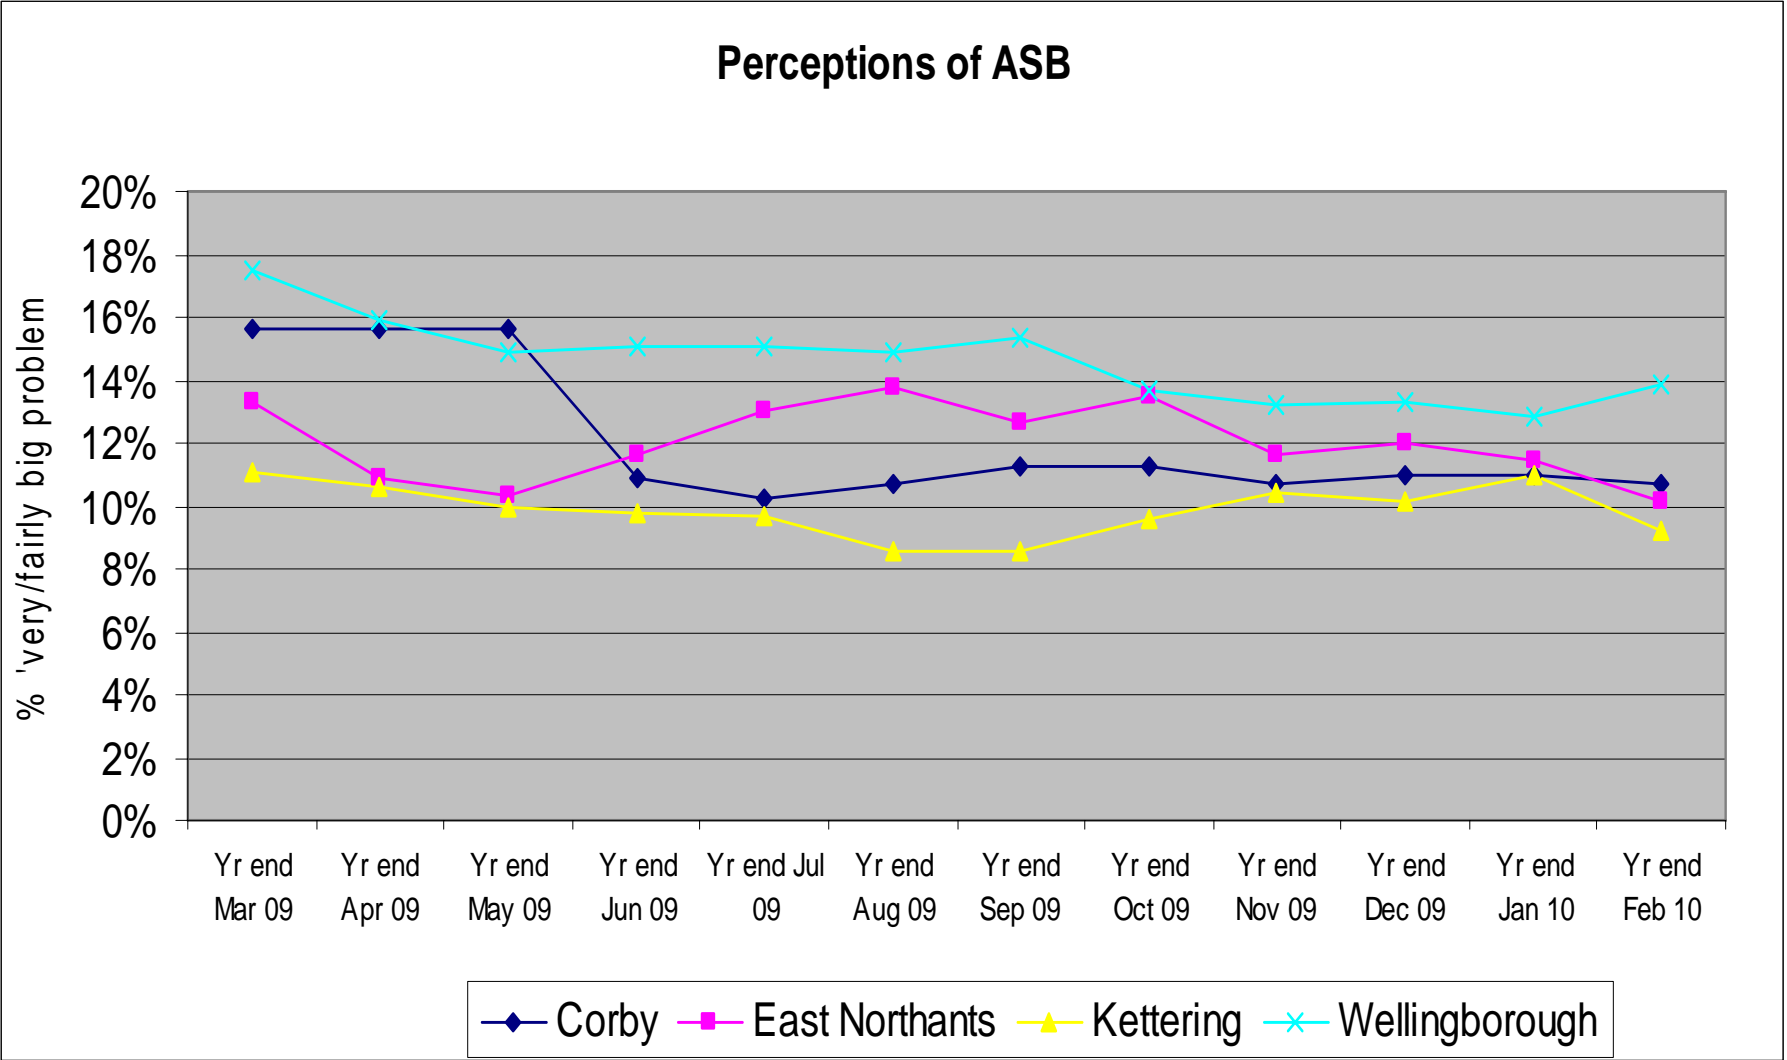

Perceptions of ASB as a problem

Perceptions of ASB as a problem North CDRPs

ASB Perceptions - North CDRPs

	ASB	Abandoned or burnt-out cars	Noisy neighbours or loud	People being drunk or	People using or dealing	Teenagers hanging around	Rubbish or litter laying around	Vandalism
Wellingborough	13.9%	4.7%	5.4%	9.6%	11.7%	21.3%	25.4%	19.2%
Kettering	9.2%	2.3%	5.0%	7.6%	4.2%	15.5%	18.9%	11.1%
East Northamptonshire	10.2%	1.7%	4.3%	9.2%	7.5%	18.5%	18.3%	11.6%
Corby	10.7%	4.5%	5.4%	8.7%	7.8%	17.0%	18.6%	12.7%

Perceptions of ASB (NB)

Perceptions of safety