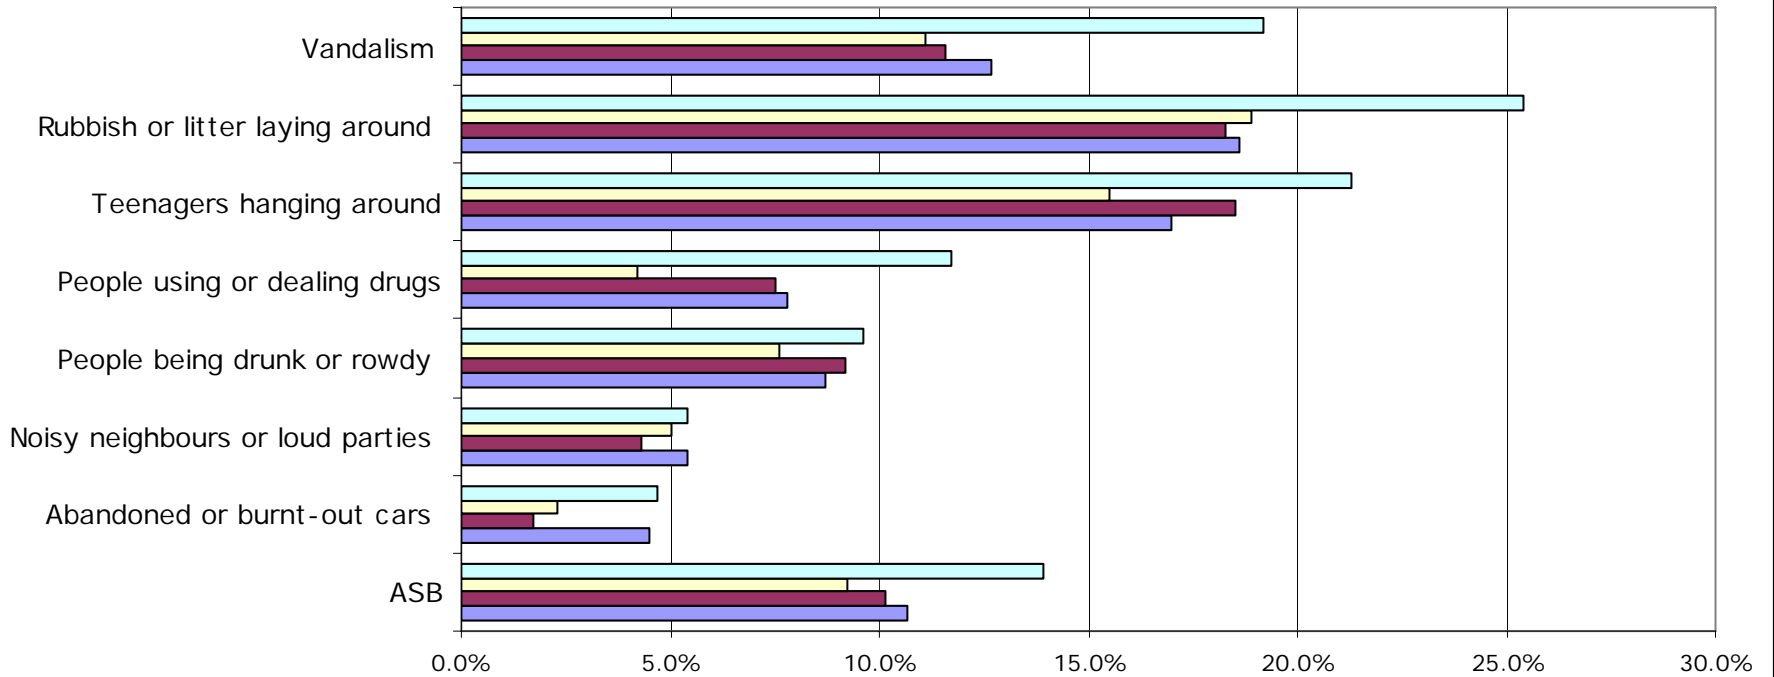

Perceptions of ASB as a problem

Perceptions of ASB as a problem North CDRPs

ASB Perceptions - North CDRPs

	ASB	Abandoned or burnt-out cars	Noisy neighbours or loud	People being drunk or	People using or dealing	Teenagers hanging around	Rubbish or litter laying around	Vandalism
Wellingborough	13.9%	4.7%	5.4%	9.6%	11.7%	21.3%	25.4%	19.2%
Kettering	9.2%	2.3%	5.0%	7.6%	4.2%	15.5%	18.9%	11.1%
East Northamptonshire	10.2%	1.7%	4.3%	9.2%	7.5%	18.5%	18.3%	11.6%
Corby	10.7%	4.5%	5.4%	8.7%	7.8%	17.0%	18.6%	12.7%

Perceptions of ASB (NB)

Perceptions of safety