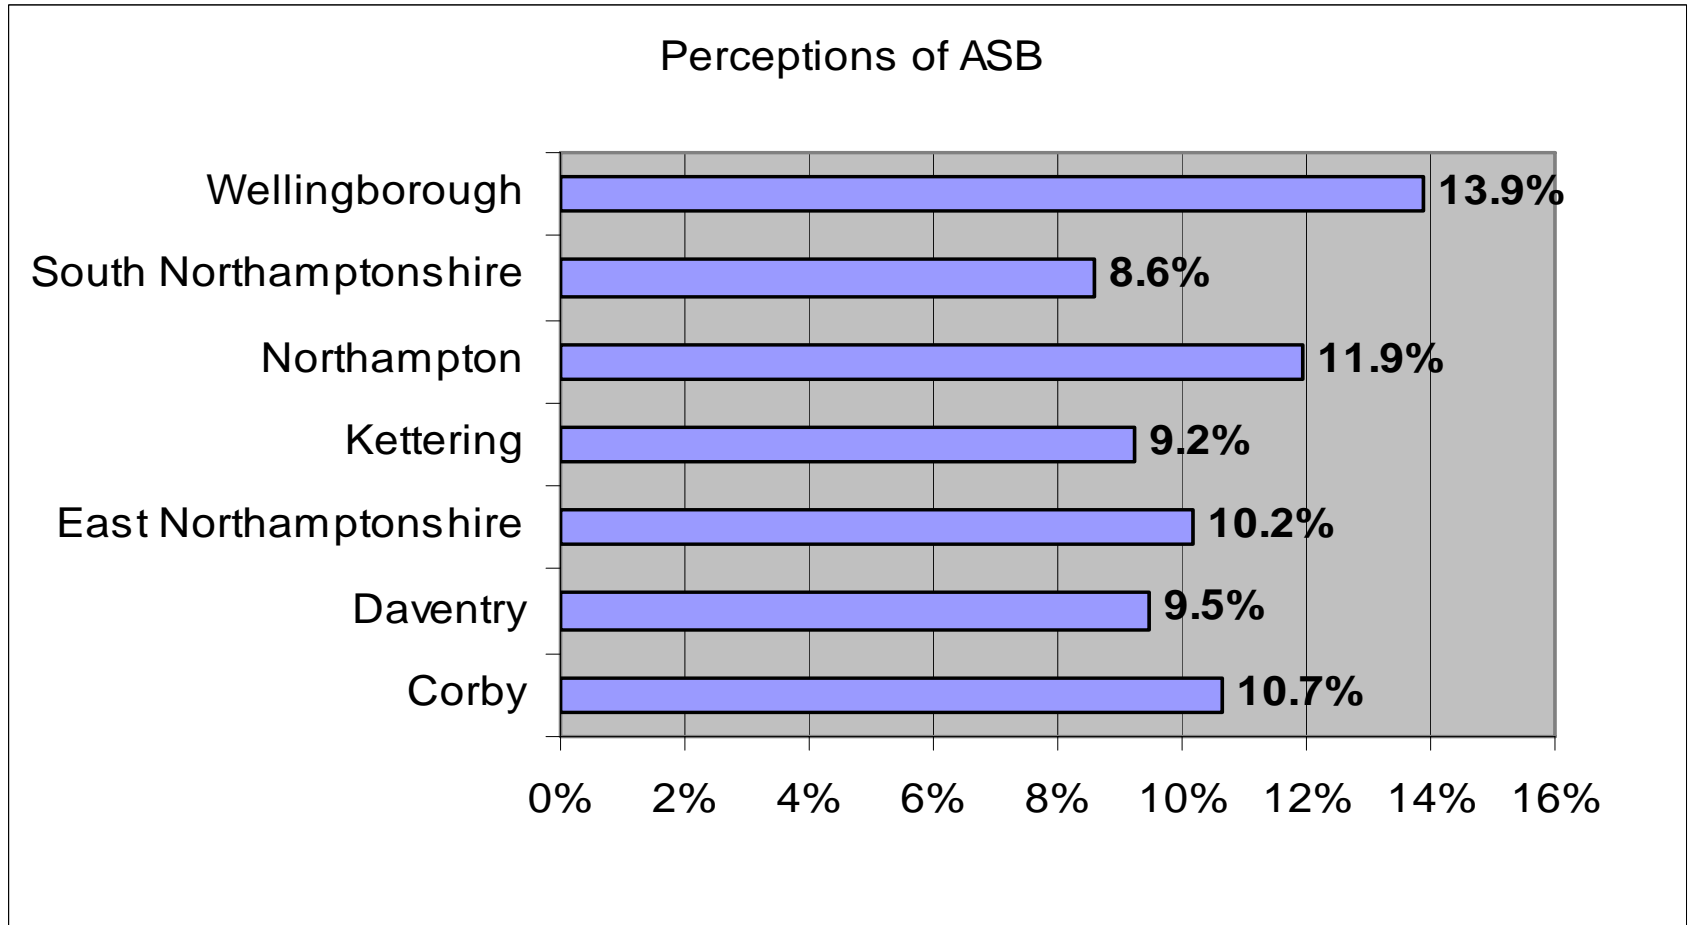

Perceptions of ASB as a problem

Perceptions of ASB as a problem North CDRPs

ASB Perceptions - North CDRPs

	ASB	Abandoned or burnt-out cars	Noisy neighbours or loud	People being drunk or	People using or dealing	Teenagers hanging around	Rubbish or litter laying around	Vandalism
Wellingborough	13.9%	4.7%	5.4%	9.6%	11.7%	21.3%	25.4%	19.2%
Kettering	9.2%	2.3%	5.0%	7.6%	4.2%	15.5%	18.9%	11.1%
East Northamptonshire	10.2%	1.7%	4.3%	9.2%	7.5%	18.5%	18.3%	11.6%
Corby	10.7%	4.5%	5.4%	8.7%	7.8%	17.0%	18.6%	12.7%

Perceptions of ASB (NB)

Perceptions of safety