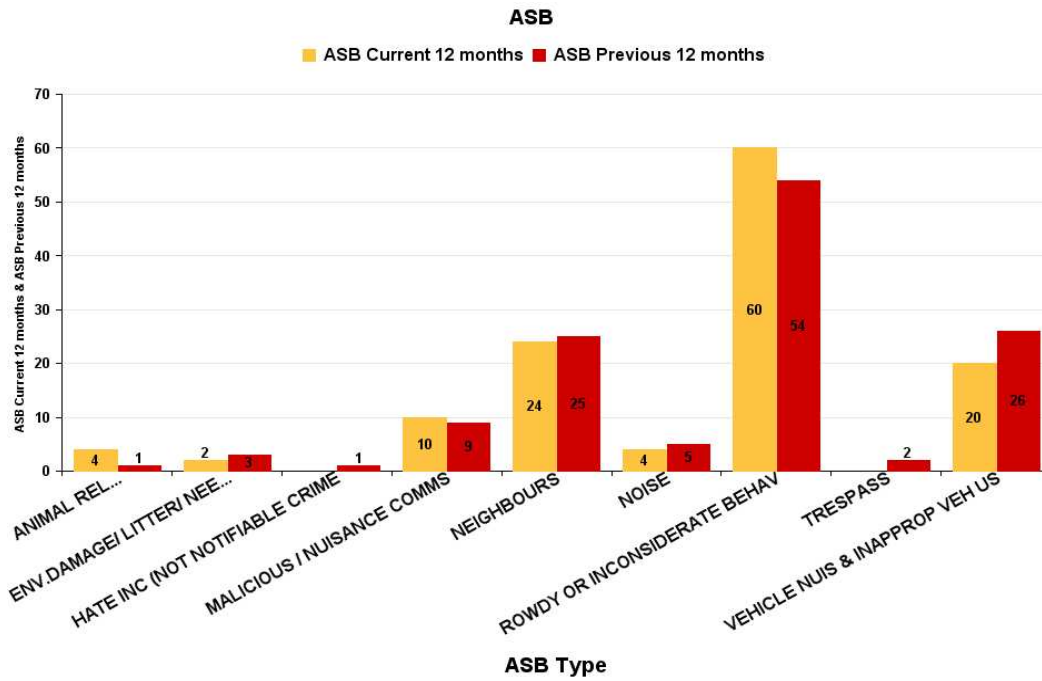

**ASB Reports by CSP Sector and Ward**

Ketter

**Queen Eleanor and Buccleuch**

ASB Type	Current 12 Months 2018-06 2019-05	Previous 12 Months 2017-06 2018-05	+/- Crime	% Change
ENV.DAMAGE/ LITTER/ NEEDLES	2	2	0	0.00%
MALICIOUS / NUISANCE COMMS		1	-1	-100.00%
NEIGHBOURS	2	2	0	0.00%
NOISE	2	1	1	100.00%
ROWDY OR INCONSIDERATE BEHAV	16	26	-10	-38.46%
TRESPASS		1	-1	-100.00%
VEHICLE NUIS & INAPPROP VEH US	6	8	-2	-25.00%
<b>Sum:</b>	<b>28</b>	<b>41</b>	<b>-13</b>	<b>-31.71%</b>

Slade

ASB Type	Current 12 Months 2018-06 2019-05	Previous 12 Months 2017-06 2018-05	+/- Crime	% Change
ANIMAL RELATED INC ANTI-SOCIAL	4	1	3	300.00%
ENV.DAMAGE/ LITTER/ NEEDLES	2	3	-1	-33.33%
HATE INC (NOT NOTIFIABLE CRIME		1	-1	-100.00%
MALICIOUS / NUISANCE COMMS	10	9	1	11.11%
NEIGHBOURS	24	25	-1	-4.00%
NOISE	4	5	-1	-20.00%
ROWDY OR INCONSIDERATE BEHAV	60	54	6	11.11%
TRESPASS		2	-2	-100.00%
VEHICLE NUIS & INAPPROP VEH US	20	26	-6	-23.08%
<b>Sum:</b>	<b>124</b>	<b>126</b>	<b>-2</b>	<b>-1.59%</b>

**Welland**

ASB Type	Current 12 Months 2018-06 2019-05	Previous 12 Months 2017-06 2018-05	+/- Crime	% Change
ANIMAL RELATED INC ANTI-SOCIAL	4	1	3	300.00%
ENV.DAMAGE/ LITTER/ NEEDLES	5		5	-100.00%
MALICIOUS / NUISANCE COMMS	2	2	0	0.00%
NEIGHBOURS	3		3	-100.00%
NOISE	1		1	-100.00%
ROWDY OR INCONSIDERATE BEHAV	16	17	-1	-5.88%
TRESPASS	1		1	-100.00%
VEHICLE NUIS & INAPPROP VEH US	11	11	0	0.00%
<b>Sum:</b>	<b>43</b>	<b>31</b>	<b>12</b>	<b>38.71%</b>