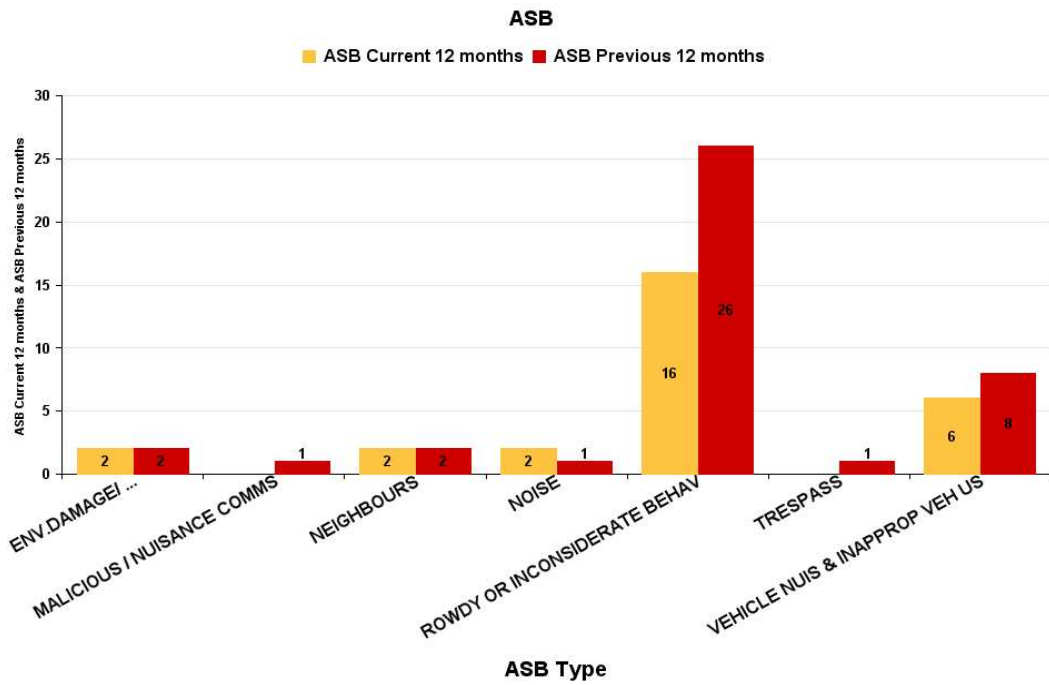

**ASB Reports by CSP Sector and Ward**

Ketter

**Queen Eleanor and Buccleuch**

ASB Type	Current 12 Months 2018-06 2019-05	Previous 12 Months 2017-06 2018-05	+/- Crime	% Change
ENV.DAMAGE/ LITTER/ NEEDLES	2	2	0	0.00%
MALICIOUS / NUISANCE COMMS		1	-1	-100.00%
NEIGHBOURS	2	2	0	0.00%
NOISE	2	1	1	100.00%
ROWDY OR INCONSIDERATE BEHAV	16	26	-10	-38.46%
TRESPASS		1	-1	-100.00%
VEHICLE NUIS & INAPPROP VEH US	6	8	-2	-25.00%
<b>Sum:</b>	<b>28</b>	<b>41</b>	<b>-13</b>	<b>-31.71%</b>

Slade

ASB Type	Current 12 Months 2018-06 2019-05	Previous 12 Months 2017-06 2018-05	+/- Crime	% Change
ANIMAL RELATED INC ANTI-SOCIAL	4	1	3	300.00%
ENV.DAMAGE/ LITTER/ NEEDLES	2	3	-1	-33.33%
HATE INC (NOT NOTIFIABLE CRIME		1	-1	-100.00%
MALICIOUS / NUISANCE COMMS	10	9	1	11.11%
NEIGHBOURS	24	25	-1	-4.00%
NOISE	4	5	-1	-20.00%
ROWDY OR INCONSIDERATE BEHAV	60	54	6	11.11%
TRESPASS		2	-2	-100.00%
VEHICLE NUIS & INAPPROP VEH US	20	26	-6	-23.08%
<b>Sum:</b>	<b>124</b>	<b>126</b>	<b>-2</b>	<b>-1.59%</b>

**Welland**

ASB Type	Current 12 Months 2018-06 2019-05	Previous 12 Months 2017-06 2018-05	+/- Crime	% Change
ANIMAL RELATED INC ANTI-SOCIAL	4	1	3	300.00%
ENV.DAMAGE/ LITTER/ NEEDLES	5		5	-100.00%
MALICIOUS / NUISANCE COMMS	2	2	0	0.00%
NEIGHBOURS	3		3	-100.00%
NOISE	1		1	-100.00%
ROWDY OR INCONSIDERATE BEHAV	16	17	-1	-5.88%
TRESPASS	1		1	-100.00%
VEHICLE NUIS & INAPPROP VEH US	11	11	0	0.00%
<b>Sum:</b>	<b>43</b>	<b>31</b>	<b>12</b>	<b>38.71%</b>