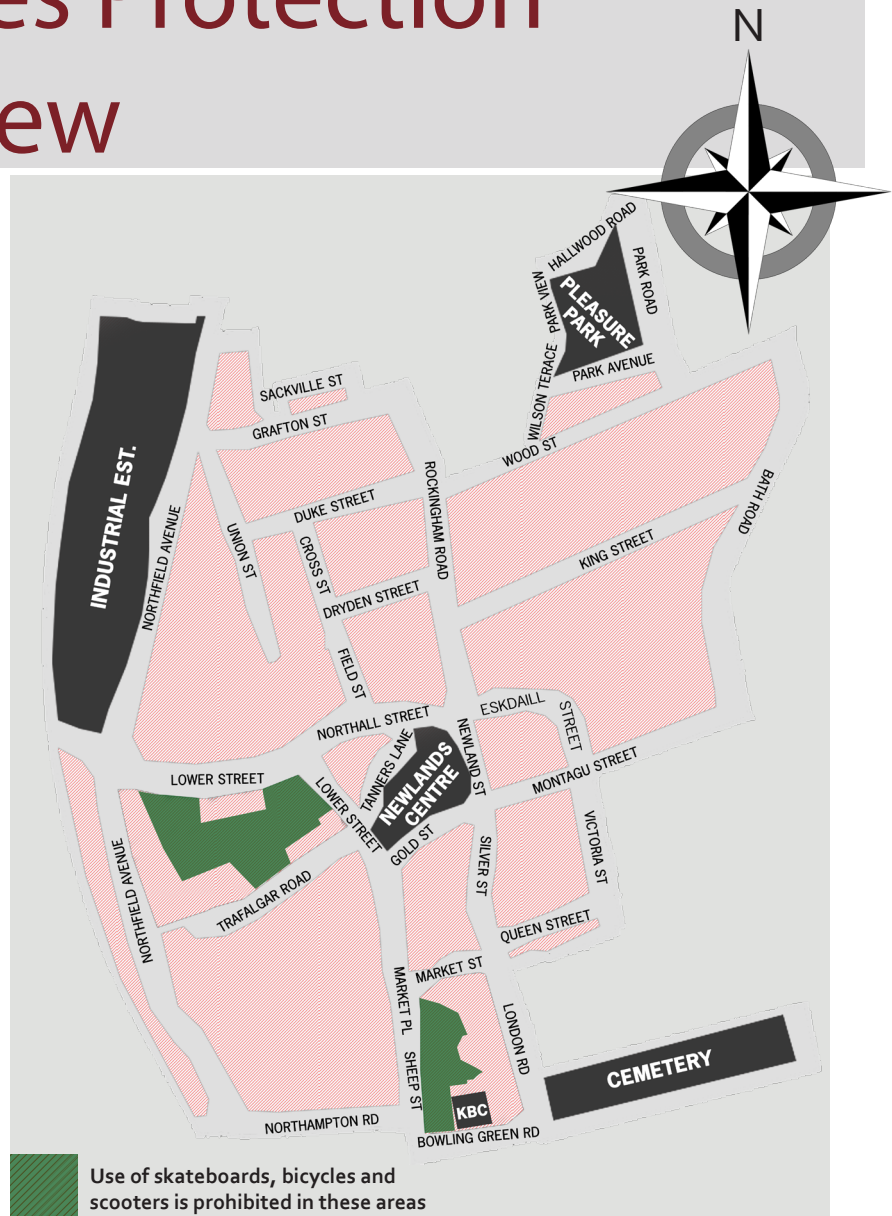

Kettering Town Centre: Public Spaces Protection Order - Review

Kettering Borough Council is currently reviewing the Public Spaces Protection Order (PSPO) which currently applies to Kettering Town Centre, and would like your views. The current PSPO was granted in July 2016 for a period of three years, and an extension is now proposed for a further period of three years. There are no proposed changes to the Order or the geographical area, shown in this map.

In July 2016 a PSPO covering Kettering Town Centre introduced the following restrictions:

- Alcohol consumption on the street
- Begging on the street
- Charity collection without the Council's permission
- Use of skateboards and misuse of bikes/scooters
- Foul and abusive language when causing offence
- Under 18s staying after a request to leave from an authorised officer
- Loitering/obstructing the highway
- Using a car in an ant-social manner
- Unauthorised distribution of leaflets
- Anti-social parking