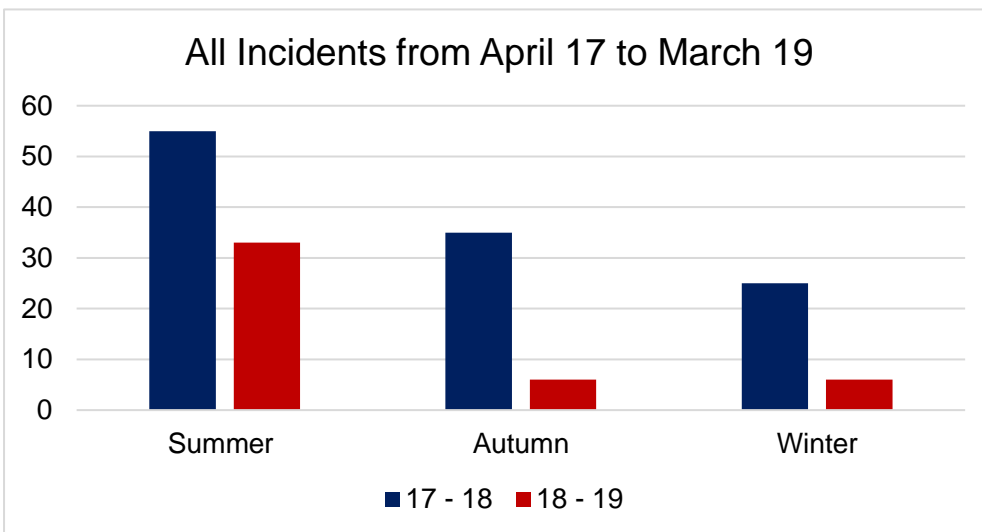

Incidents/ Service Requests

Summer = July, August, September

Autumn= October, November, December

Winter = January, February, March

Summer = July, August, September

Autumn = October, November, December

Winter = January, February, March

Summer = July, August, September

Autumn = October, November, December

Winter = January, February, March