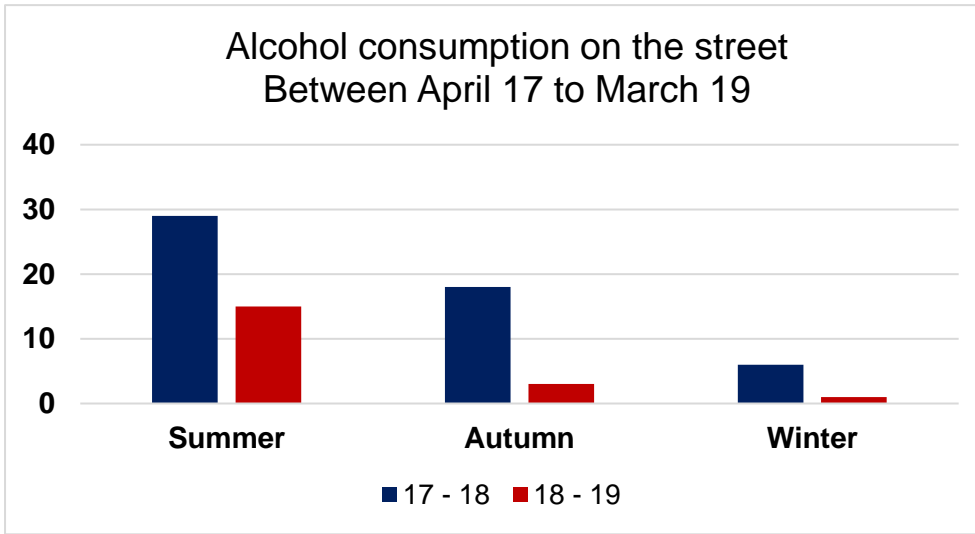

Incidents/ Service Requests

Summer = July, August, September

Autumn= October, November, December

Winter = January, February, March

Summer = July, August, September

Autumn = October, November, December

Winter = January, February, March

Summer = July, August, September

Autumn = October, November, December

Winter = January, February, March