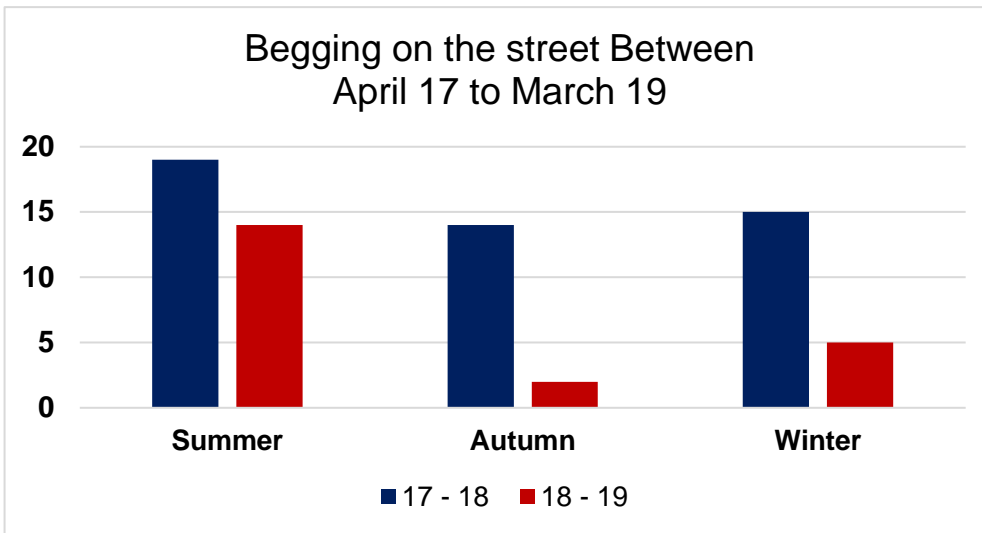

Incidents/ Service Requests

Summer = July, August, September

Autumn= October, November, December

Winter = January, February, March

Summer = July, August, September

Autumn = October, November, December

Winter = January, February, March

Summer = July, August, September

Autumn = October, November, December

Winter = January, February, March