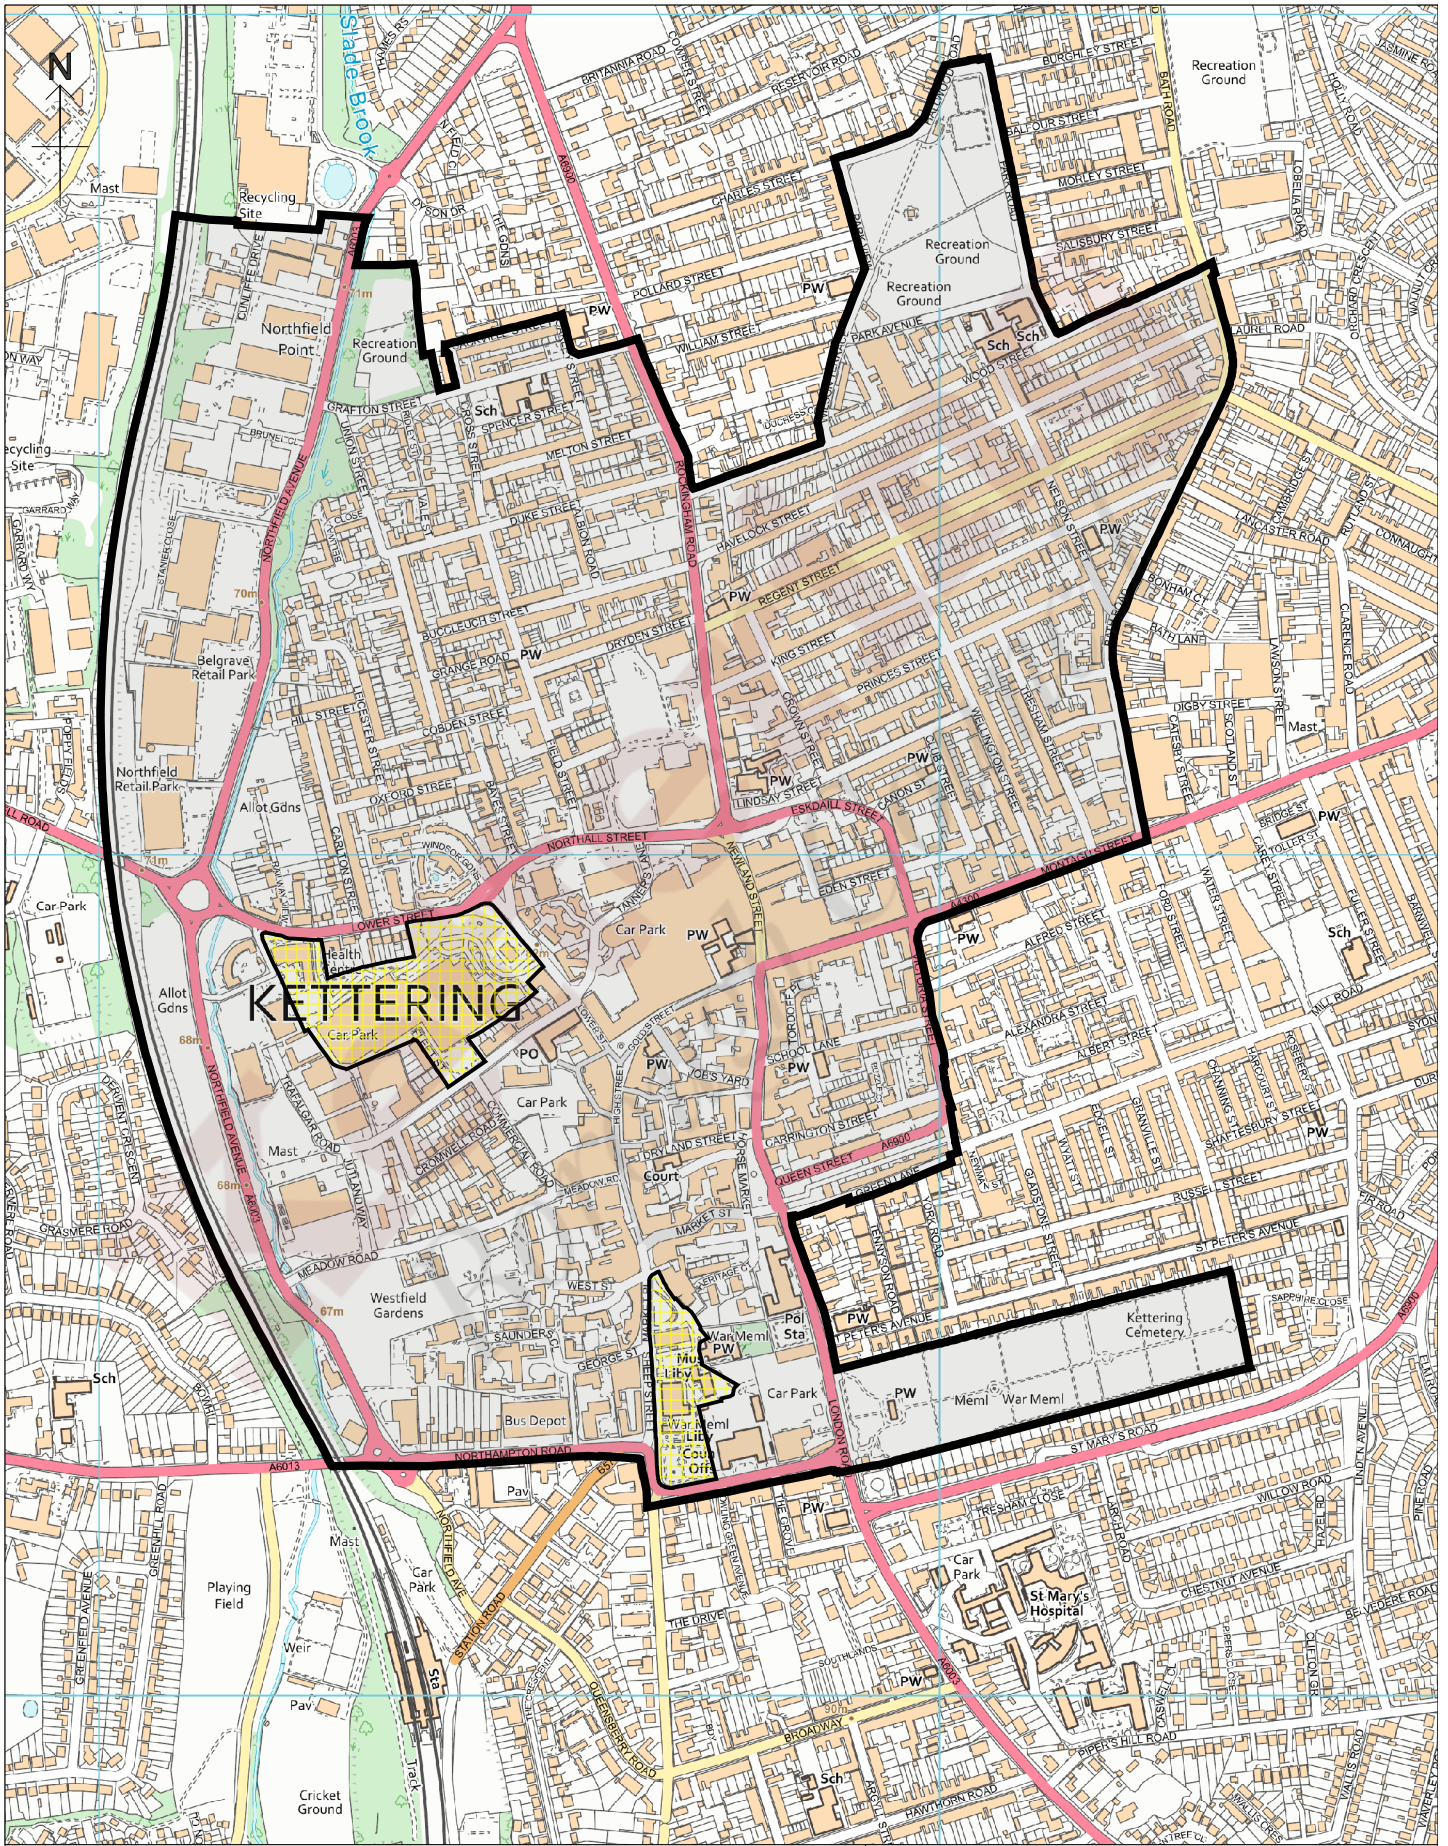

APPENDIX 1

Title: Kettering Public Spaces Protection Order

Any person is prohibited from, at any time, using a skateboard, bicycle and scooters within that part of the Prohibited Area shown hatched in yellow on the plan.

© Crown copyright and database rights 2019 OS 100017647. You are granted a non-exclusive, royalty free, revocable licence solely to view the Licensed Data for non-commercial purposes for the period during which Kettering Borough Council makes it available. You are not permitted to copy, sub-license, distribute, sell or otherwise make available the Licensed Data to third parties in any form. Third party rights to enforce the terms of this licence shall be reserved to OS.

Date: 20:03:19

Scale: 1:9000

Drawn by: KBC