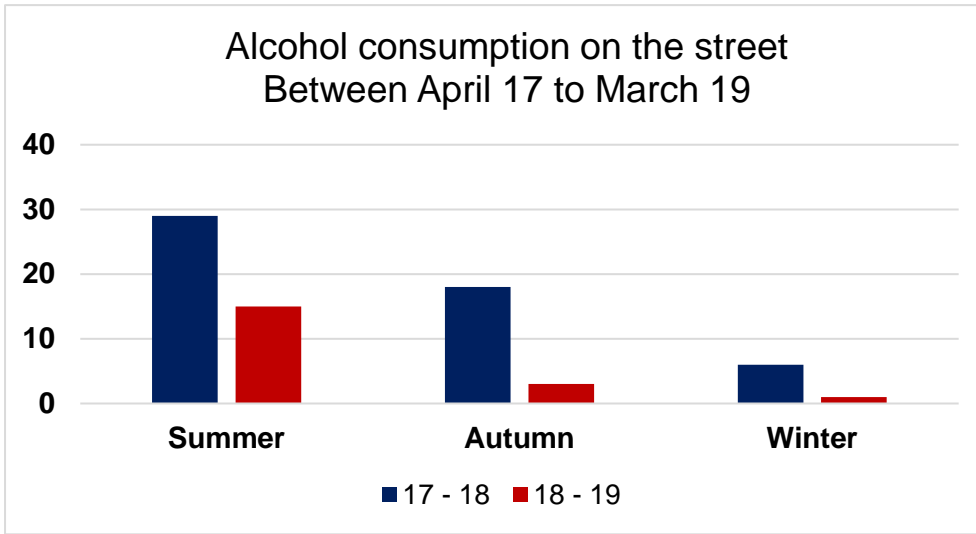

Incidents/ Service Requests

Summer = July, August, September

Autumn= October, November, December

Winter = January, February, March

Summer = July, August, September

Autumn = October, November, December

Winter = January, February, March

Summer = July, August, September

Autumn = October, November, December

Winter = January, February, March