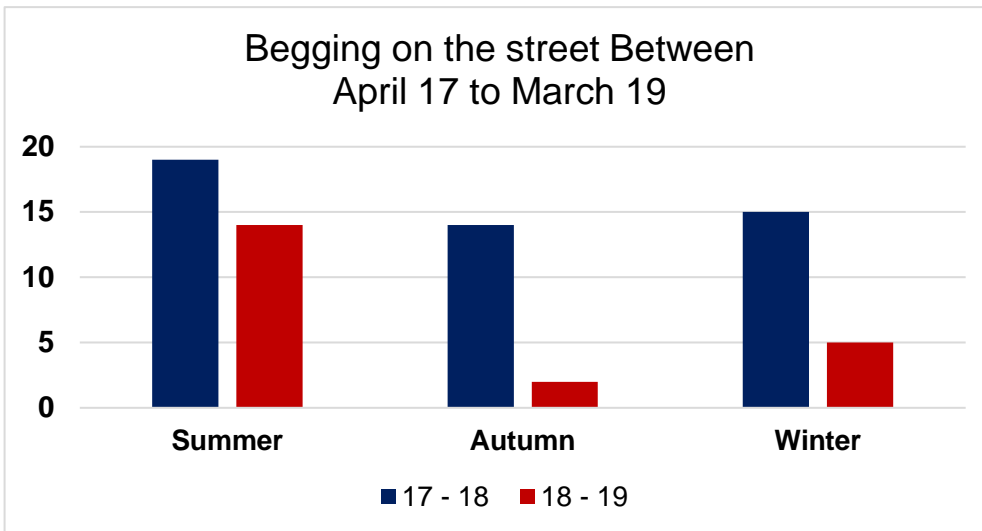

Incidents/ Service Requests

Summer = July, August, September

Autumn= October, November, December

Winter = January, February, March

Summer = July, August, September

Autumn = October, November, December

Winter = January, February, March

Summer = July, August, September

Autumn = October, November, December

Winter = January, February, March