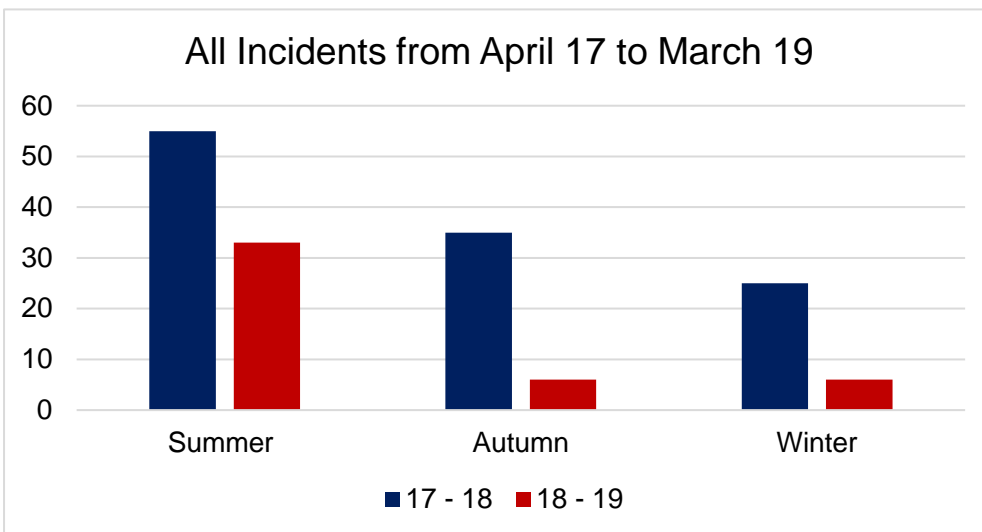

Incidents/ Service Requests

Summer = July, August, September

Autumn= October, November, December

Winter = January, February, March

Summer = July, August, September

Autumn = October, November, December

Winter = January, February, March

Summer = July, August, September

Autumn = October, November, December

Winter = January, February, March