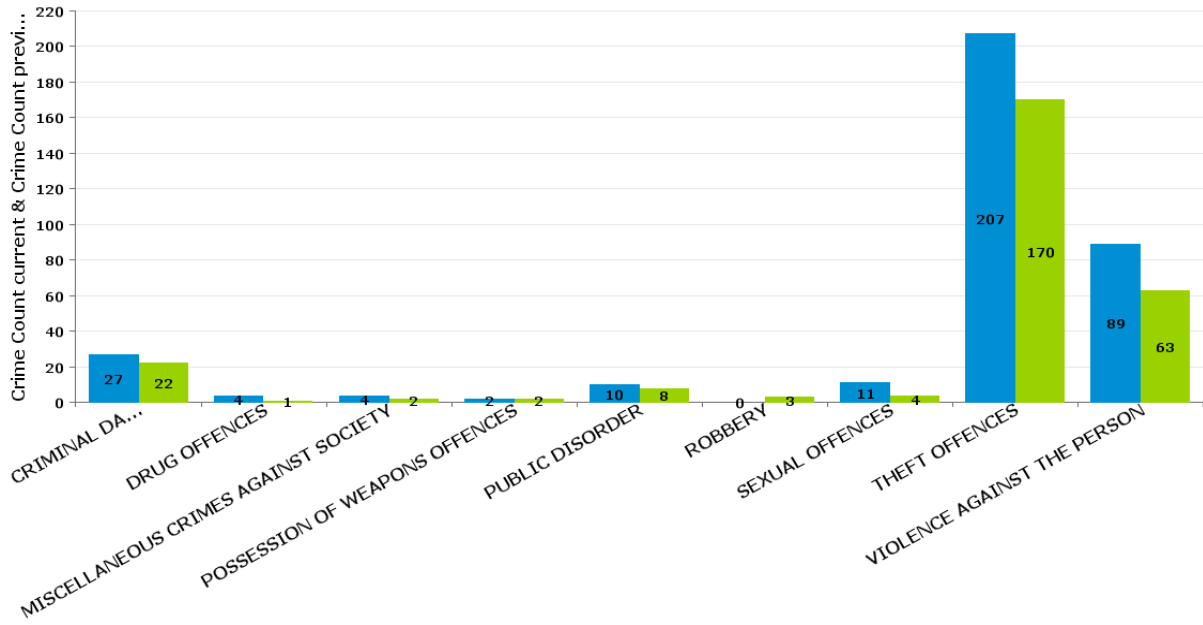

## Kettering Rural QUEEN ELEANOR AND BUCCLEUCH

Crime Group	Current 12 Months	Previous 12 Months	+/- Crime	% Change	Number of Resolved Crimes	Resolution Rate (12 Months)
CRIMINAL DAMAGE & ARSON	15	16	-1	-6.25%	1	6.67%
DRUG OFFENCES	0	2	-2	-100.00%	0	#DIV/0
MISCELLANEOUS CRIMES AGAINST SOCIETY	2	1	1	100.00%	0	0.00%
POSSESSION OF WEAPONS OFFENCES	1	0	1	#DIV/0	0	0.00%
PUBLIC DISORDER	4	3	1	33.33%	0	0.00%
ROBBERY	1	0	1	#DIV/0	0	0.00%
SEXUAL OFFENCES	2	2	0	0.00%	1	50.00%
THEFT OFFENCES	65	100	-35	-35.00%	1	1.54%
VIOLENCE AGAINST THE PERSON	27	13	14	107.69%	5	18.52%
<b>Sum:</b>	<b>117</b>	<b>137</b>	<b>-20</b>	<b>-14.60%</b>	<b>8</b>	<b>6.84%</b>

### Crime

■ Crime Count current ■ Crime Count previous

SLADE

Crime Group	Current 12 Months	Previous 12 Months	+/- Crime	% Change	Number of Resolved Crimes	Resolution Rate (12 Months)
CRIMINAL DAMAGE & ARSON	27	22	5	22.73%	3	11.11%
DRUG OFFENCES	4	1	3	300.00%	2	50.00%
MISCELLANEOUS CRIMES AGAINST SOCIETY	4	2	2	100.00%	0	0.00%
POSSESSION OF WEAPONS OFFENCES	2	2	0	0.00%	1	50.00%
PUBLIC DISORDER	10	8	2	25.00%	1	10.00%
ROBBERY	0	3	-3	-100.00%	1	#DIV/0
SEXUAL OFFENCES	11	4	7	175.00%	0	0.00%
THEFT OFFENCES	207	170	37	21.76%	8	3.86%
VIOLENCE AGAINST THE PERSON	89	63	26	41.27%	5	5.62%
<b>Sum:</b>	<b>354</b>	<b>275</b>	<b>79</b>	<b>28.73%</b>	<b>21</b>	<b>5.93%</b>

Crime

■ Crime Count current ■ Crime Count previous

Crime Groups

## WELLAND

Crime Group	Current 12 Months	Previous 12 Months	+/- Crime	% Change	Number of Resolved Crimes	Resolution Rate (12 Months)
CRIMINAL DAMAGE & ARSON	33	18	15	83.33%	1	3.03%
DRUG OFFENCES	9	2	7	350.00%	2	22.22%
MISCELLANEOUS CRIMES AGAINST SOCIETY	2	3	-1	-33.33%	1	50.00%
POSSESSION OF WEAPONS OFFENCES	2	0	2	#DIV/0	0	0.00%
PUBLIC DISORDER	5	4	1	25.00%	1	20.00%
ROBBERY	1	1	0	0.00%	0	0.00%
SEXUAL OFFENCES	5	2	3	150.00%	1	20.00%
THEFT OFFENCES	105	118	-13	-11.02%	5	4.76%
VIOLENCE AGAINST THE PERSON	62	41	21	51.22%	17	27.42%
<b>Sum:</b>	<b>224</b>	<b>189</b>	<b>35</b>	<b>18.52%</b>	<b>28</b>	<b>12.50%</b>