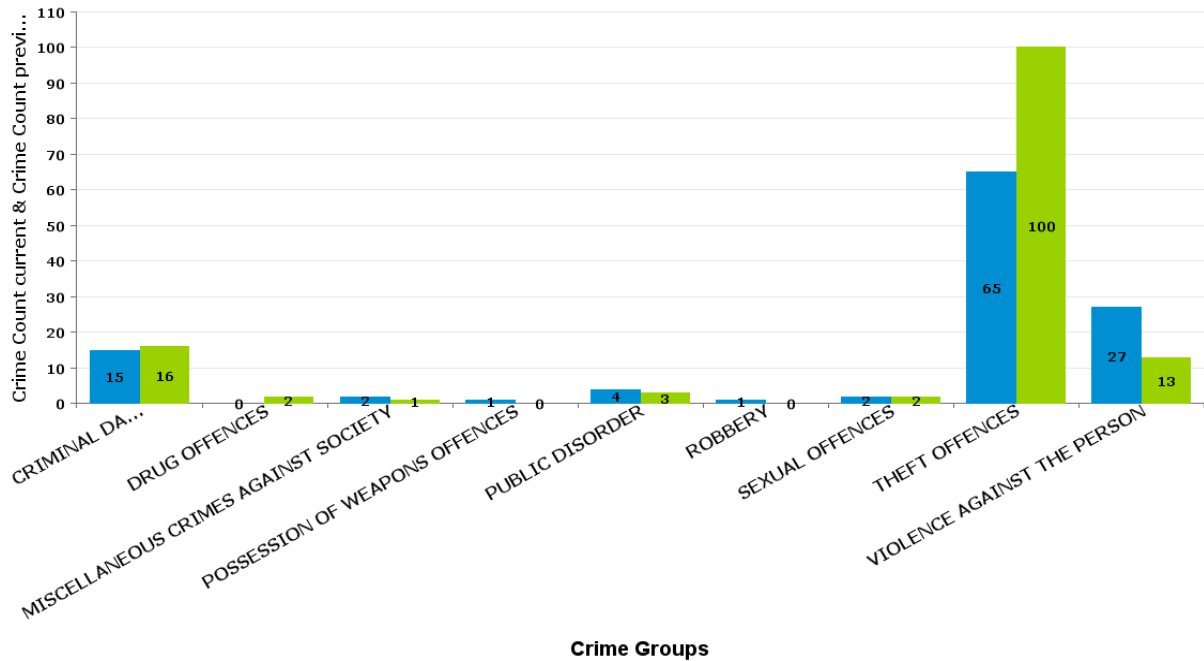

## Kettering Rural QUEEN ELEANOR AND BUCCLEUCH

Crime Group	Current 12 Months	Previous 12 Months	+/- Crime	% Change	Number of Resolved Crimes	Resolution Rate (12 Months)
CRIMINAL DAMAGE & ARSON	15	16	-1	-6.25%	1	6.67%
DRUG OFFENCES	0	2	-2	-100.00%	0	#DIV/0
MISCELLANEOUS CRIMES AGAINST SOCIETY	2	1	1	100.00%	0	0.00%
POSSESSION OF WEAPONS OFFENCES	1	0	1	#DIV/0	0	0.00%
PUBLIC DISORDER	4	3	1	33.33%	0	0.00%
ROBBERY	1	0	1	#DIV/0	0	0.00%
SEXUAL OFFENCES	2	2	0	0.00%	1	50.00%
THEFT OFFENCES	65	100	-35	-35.00%	1	1.54%
VIOLENCE AGAINST THE PERSON	27	13	14	107.69%	5	18.52%
<b>Sum:</b>	<b>117</b>	<b>137</b>	<b>-20</b>	<b>-14.60%</b>	<b>8</b>	<b>6.84%</b>

### Crime

■ Crime Count current ■ Crime Count previous

SLADE

Crime Group	Current 12 Months	Previous 12 Months	+/- Crime	% Change	Number of Resolved Crimes	Resolution Rate (12 Months)
CRIMINAL DAMAGE & ARSON	27	22	5	22.73%	3	11.11%
DRUG OFFENCES	4	1	3	300.00%	2	50.00%
MISCELLANEOUS CRIMES AGAINST SOCIETY	4	2	2	100.00%	0	0.00%
POSSESSION OF WEAPONS OFFENCES	2	2	0	0.00%	1	50.00%
PUBLIC DISORDER	10	8	2	25.00%	1	10.00%
ROBBERY	0	3	-3	-100.00%	1	#DIV/0
SEXUAL OFFENCES	11	4	7	175.00%	0	0.00%
THEFT OFFENCES	207	170	37	21.76%	8	3.86%
VIOLENCE AGAINST THE PERSON	89	63	26	41.27%	5	5.62%
<b>Sum:</b>	<b>354</b>	<b>275</b>	<b>79</b>	<b>28.73%</b>	<b>21</b>	<b>5.93%</b>

Crime

■ Crime Count current ■ Crime Count previous

Crime Groups

## WELLAND

Crime Group	Current 12 Months	Previous 12 Months	+/- Crime	% Change	Number of Resolved Crimes	Resolution Rate (12 Months)
CRIMINAL DAMAGE & ARSON	33	18	15	83.33%	1	3.03%
DRUG OFFENCES	9	2	7	350.00%	2	22.22%
MISCELLANEOUS CRIMES AGAINST SOCIETY	2	3	-1	-33.33%	1	50.00%
POSSESSION OF WEAPONS OFFENCES	2	0	2	#DIV/0	0	0.00%
PUBLIC DISORDER	5	4	1	25.00%	1	20.00%
ROBBERY	1	1	0	0.00%	0	0.00%
SEXUAL OFFENCES	5	2	3	150.00%	1	20.00%
THEFT OFFENCES	105	118	-13	-11.02%	5	4.76%
VIOLENCE AGAINST THE PERSON	62	41	21	51.22%	17	27.42%
<b>Sum:</b>	<b>224</b>	<b>189</b>	<b>35</b>	<b>18.52%</b>	<b>28</b>	<b>12.50%</b>