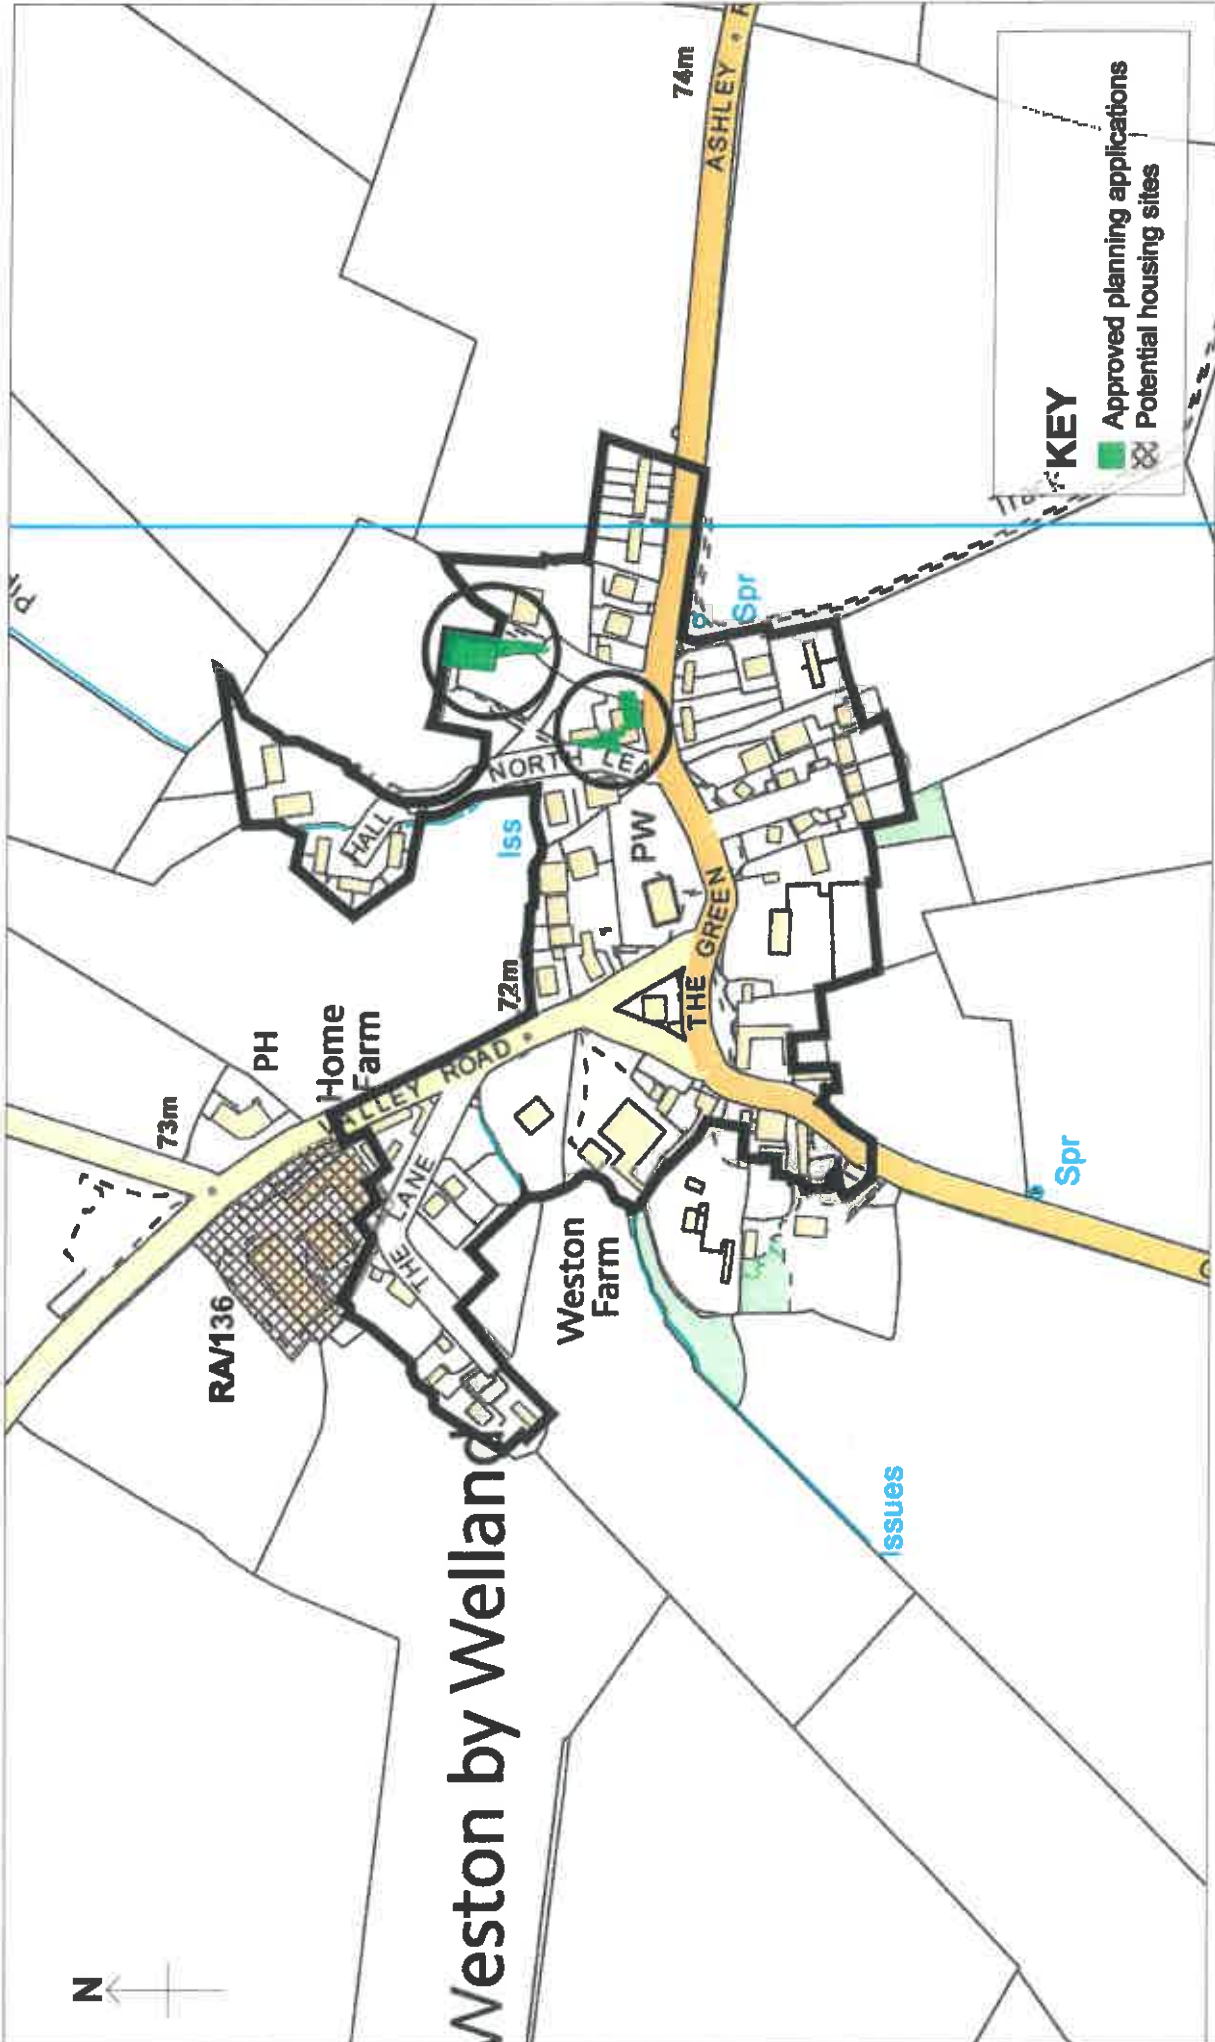

KEY

- Approved planning applications
- Potential housing sites

Reproduced by permission of Ordnance Survey on behalf of HMISO. © Crown Copyright. All rights reserved.

Licence 100017647

Weston by Welland

Title: Plan 10 - Housing Sites in Weston by Welland

Date: 14:11:16

Scale: 1:4000

Drawn by: HGW