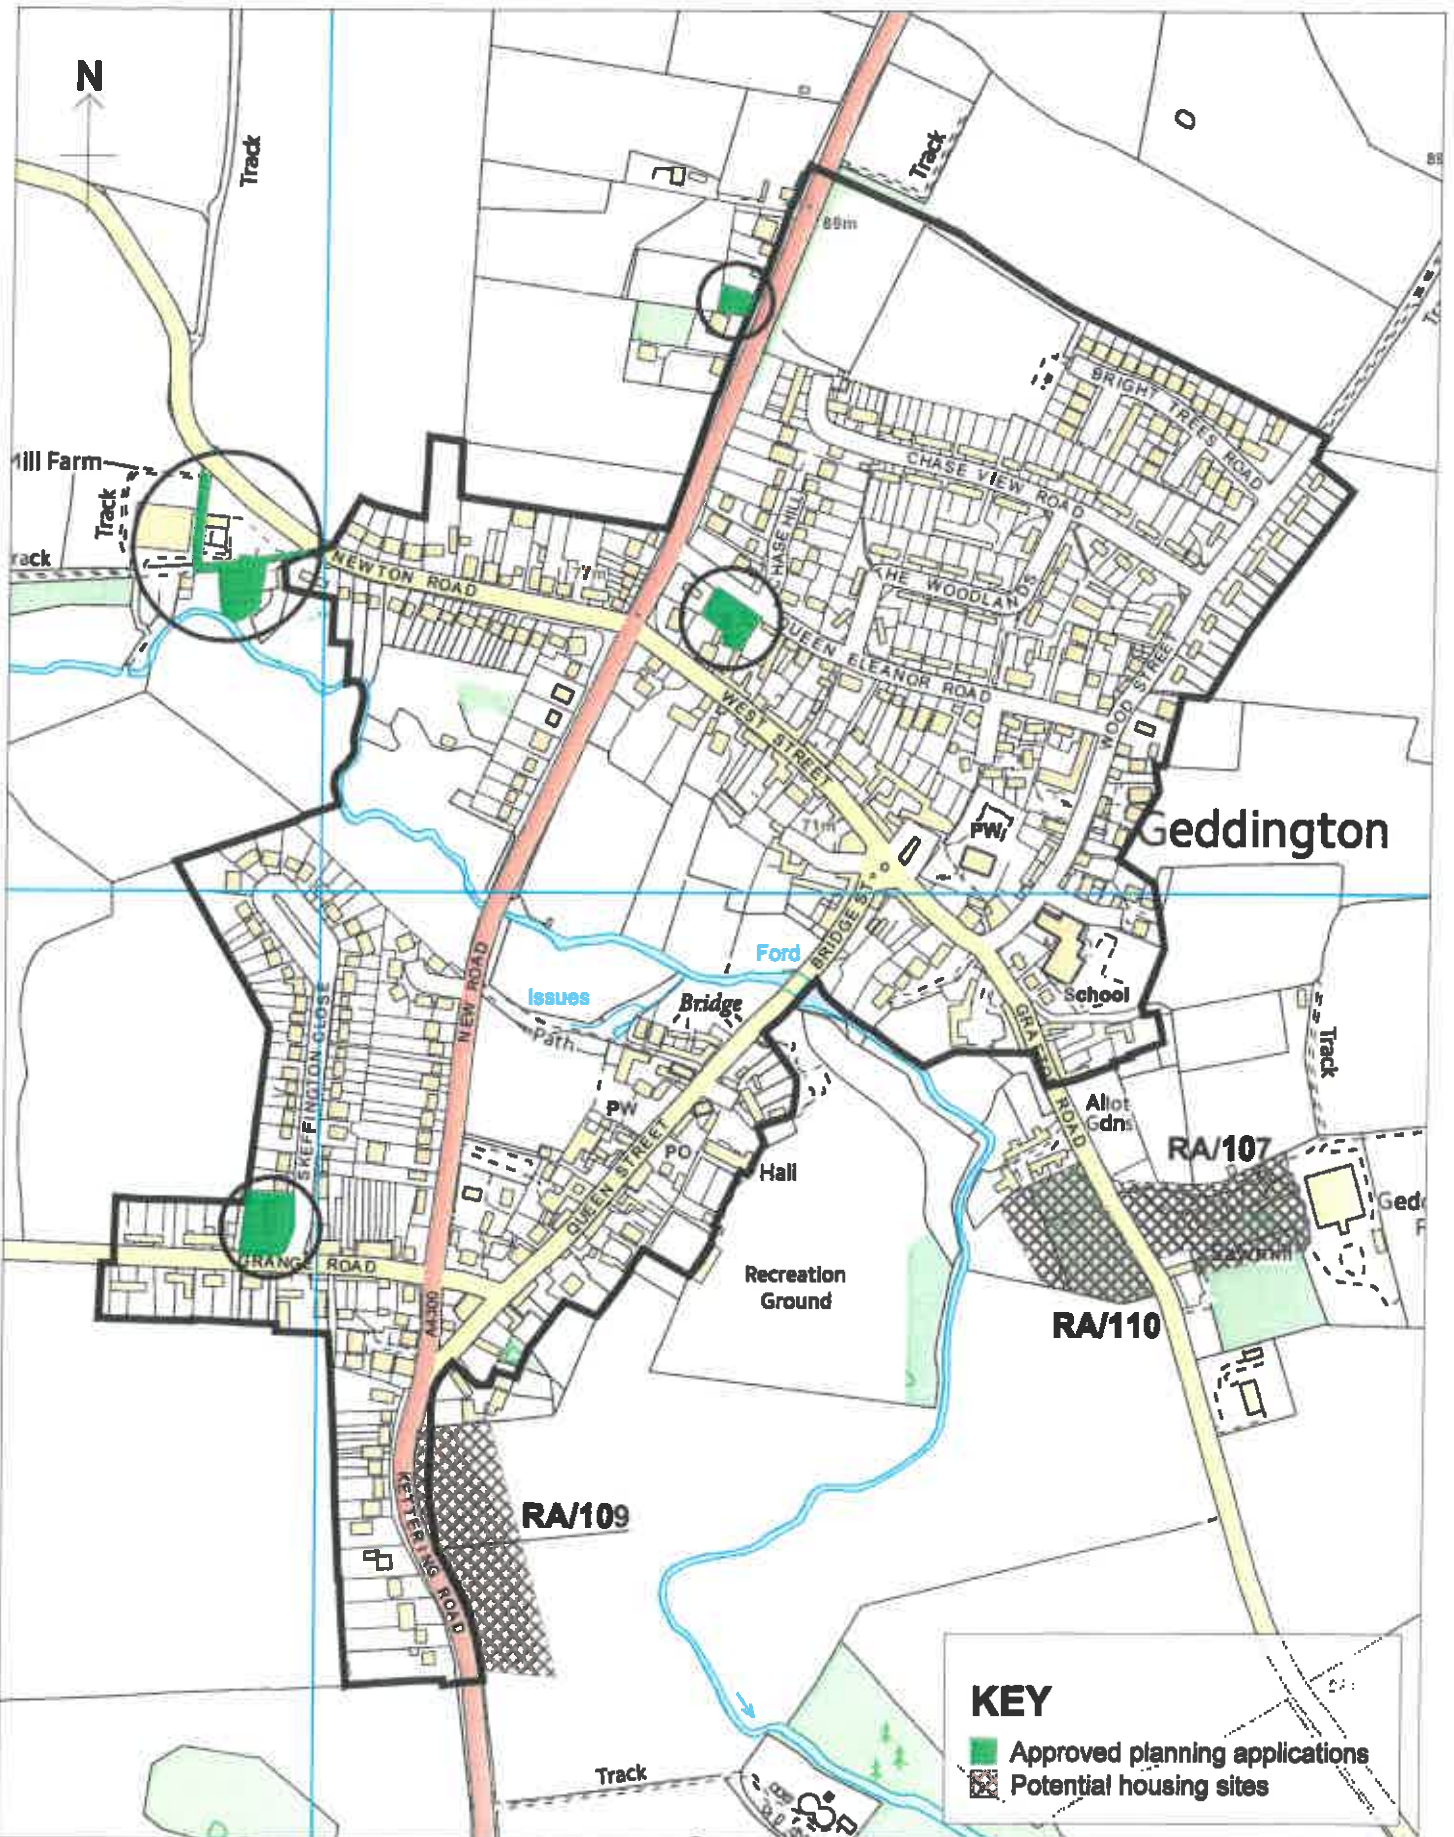

Title: Plan 1 - Housing Sites in Broughtton

Reproduced by permission of Ordnance Survey on behalf of HMSO. © Crown Copyright. All rights reserved.

Licence 100017647

Date: 14:11:16

Scale: 1:7000

Drawn by: HGW

Title: Plan 2 - Housing Sites in Geddington

Reproduced by permission of Ordnance Survey on behalf of HMSO. © Crown Copyright. All rights reserved.

Licence 100017647

Date: 14:11:16

Scale: 1:6000

Drawn by: HGW

Drawn by: HGW

Kettering
Borough Council

Title: Plan 4 - Housing Sites in Braybrooke

Reproduced by permission of Ordnance Survey on behalf of HMSO. © Crown Copyright. All rights reserved.

Licence 100017647

Date: 14:11:16

Scale: 1:5500

Drawn by: HGW

Reproduced by permission of Ordnance Survey on behalf of HMSO. © Crown Copyright. All rights reserved.

License 100017647

Title: Plan 6 - Housing Sites in Great Cransley