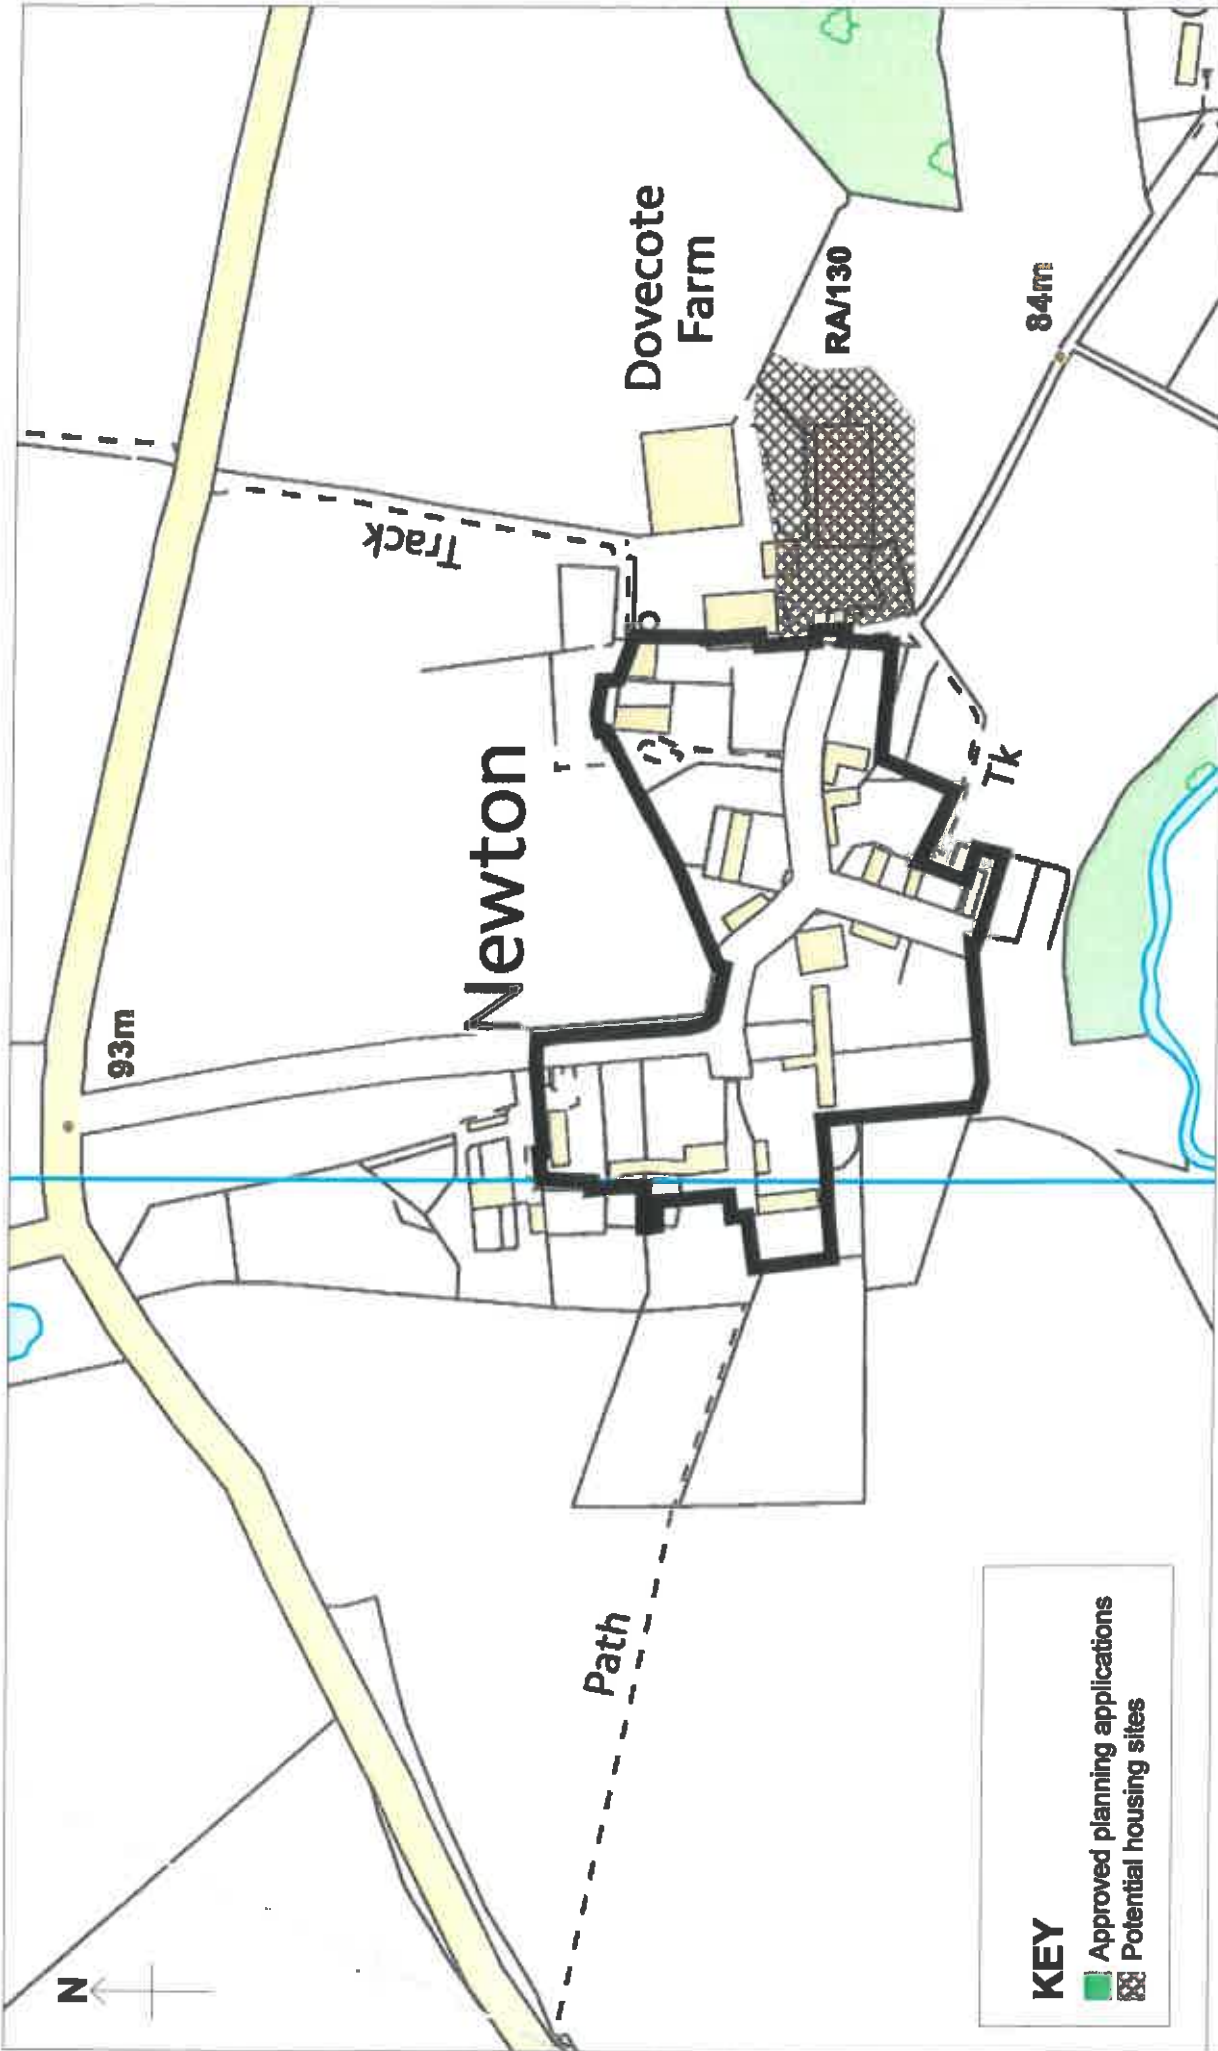

KEY

- Approved planning applications
- Potential housing sites

Title: Plan 7 - Housing Sites in Newton

Reproduced by permission of Ordnance Survey on behalf of HMISO. © Crown Copyright. All rights reserved.

License 100017647

Date: 14:11:16

Scale: 1:3000

Drawn by: HGW