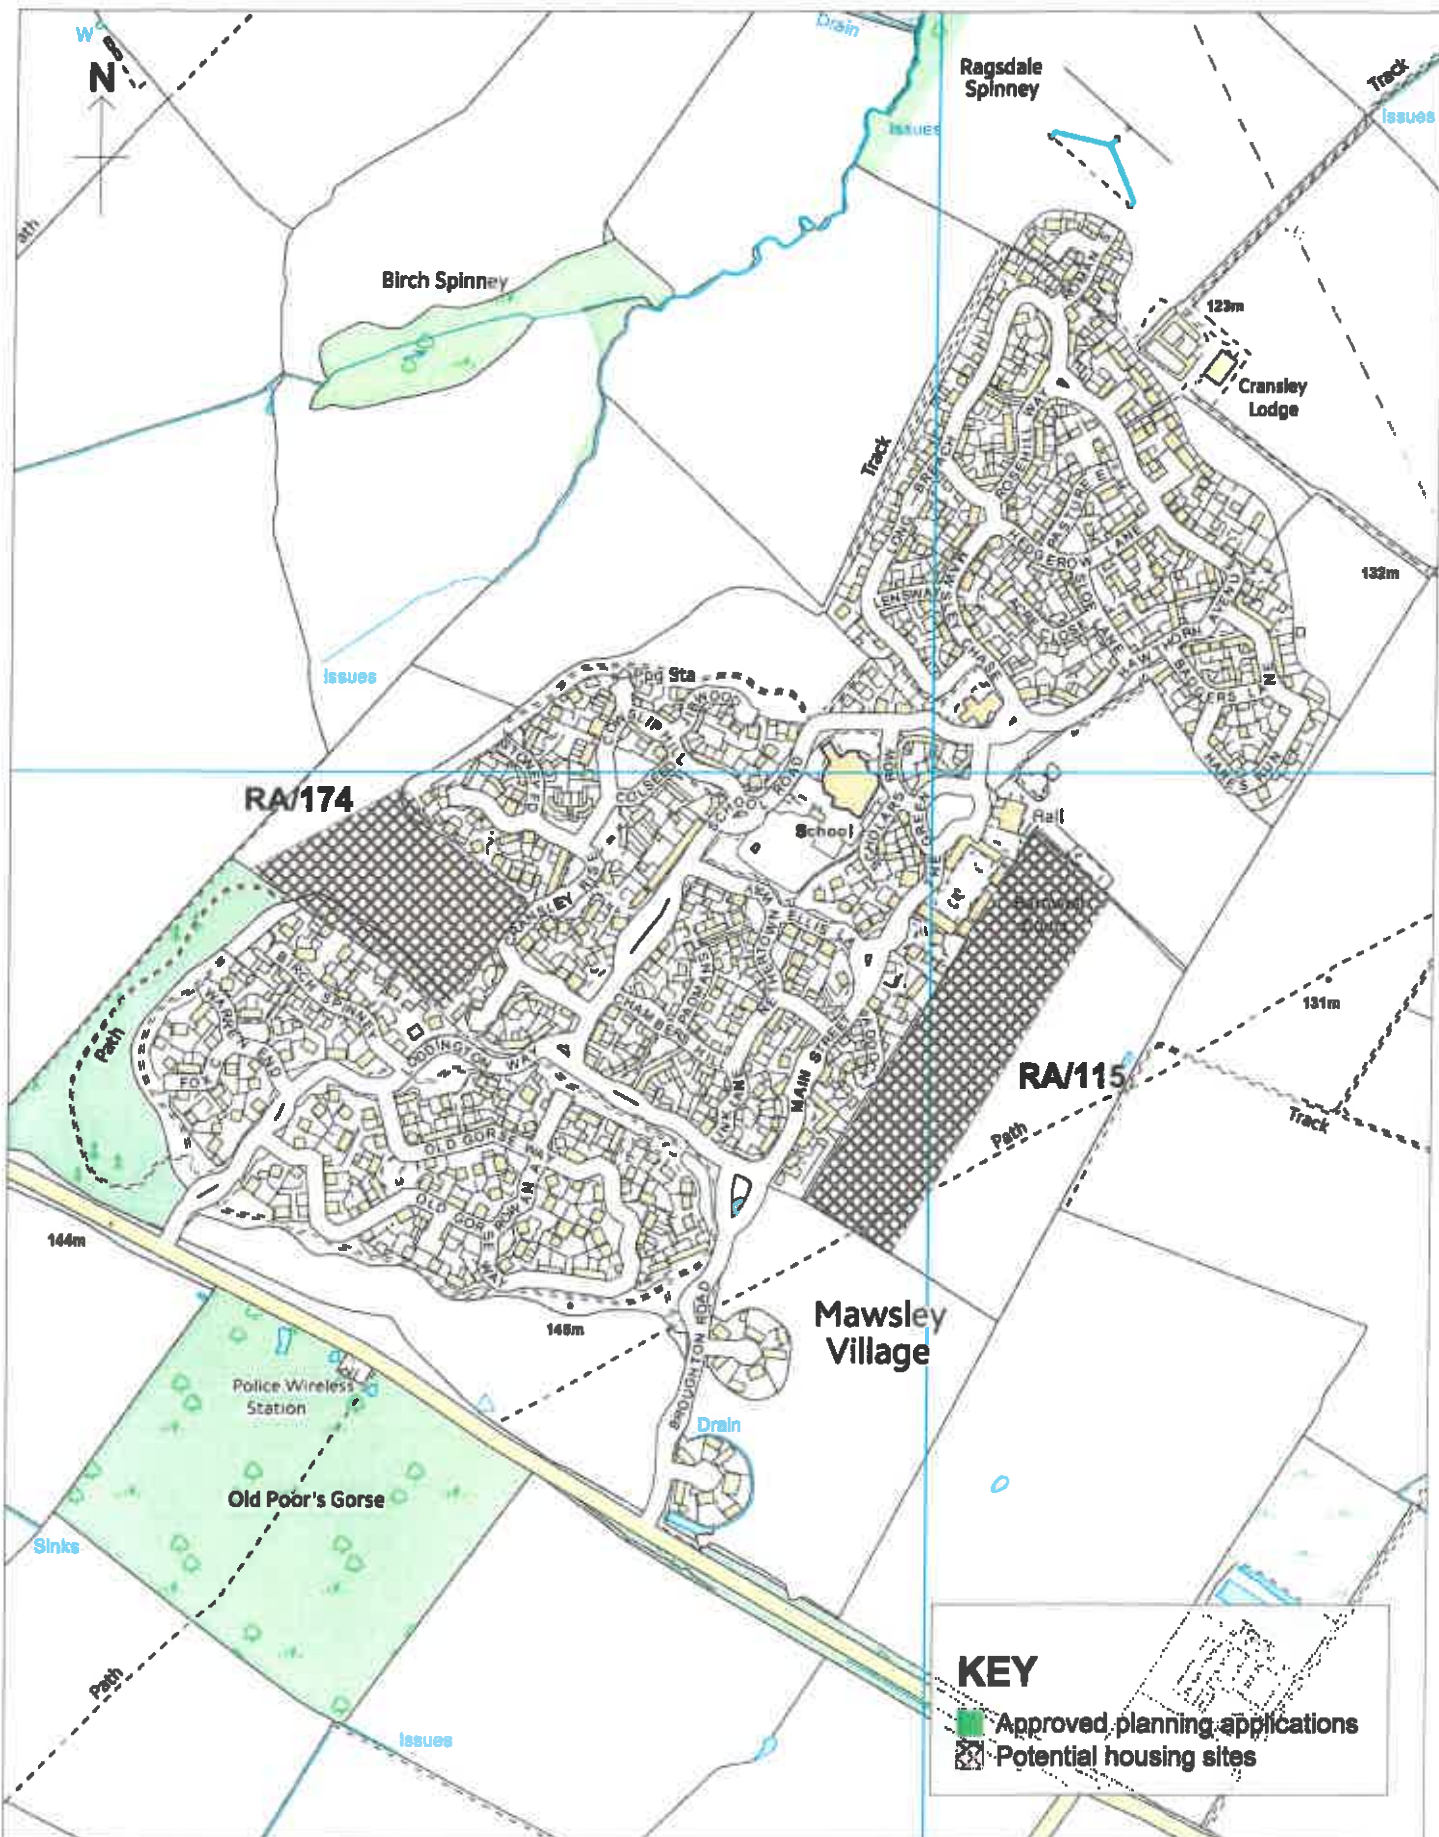

Title: Plan 1 - Housing Sites in Broughtton

Reproduced by permission of Ordnance Survey on behalf of HMSO. © Crown Copyright. All rights reserved.

Licence 100017647

Date: 14:11:16

Scale: 1:7000

Drawn by: HGW

Title: Plan 2 - Housing Sites in Geddington

Reproduced by permission of Ordnance Survey on behalf of HMSO. © Crown Copyright. All rights reserved.

Licence 100017647

Date: 14:11:16

Scale: 1:6000

Drawn by: HGW

Kettering
Borough Council

Title: Plan 3 - Housing Sites in Mawsley

Reproduced by permission of Ordnance Survey on behalf of HMSO. © Crown Copyright. All rights reserved.

Licence 100017847

Date: 11:11:16

Scale: 1:7000

Drawn by: HGW

Kettering
Borough Council

Title: Plan 4 - Housing Sites in Braybrooke

Reproduced by permission of Ordnance Survey on behalf of HMSO. © Crown Copyright. All rights reserved.

Licence 100017647