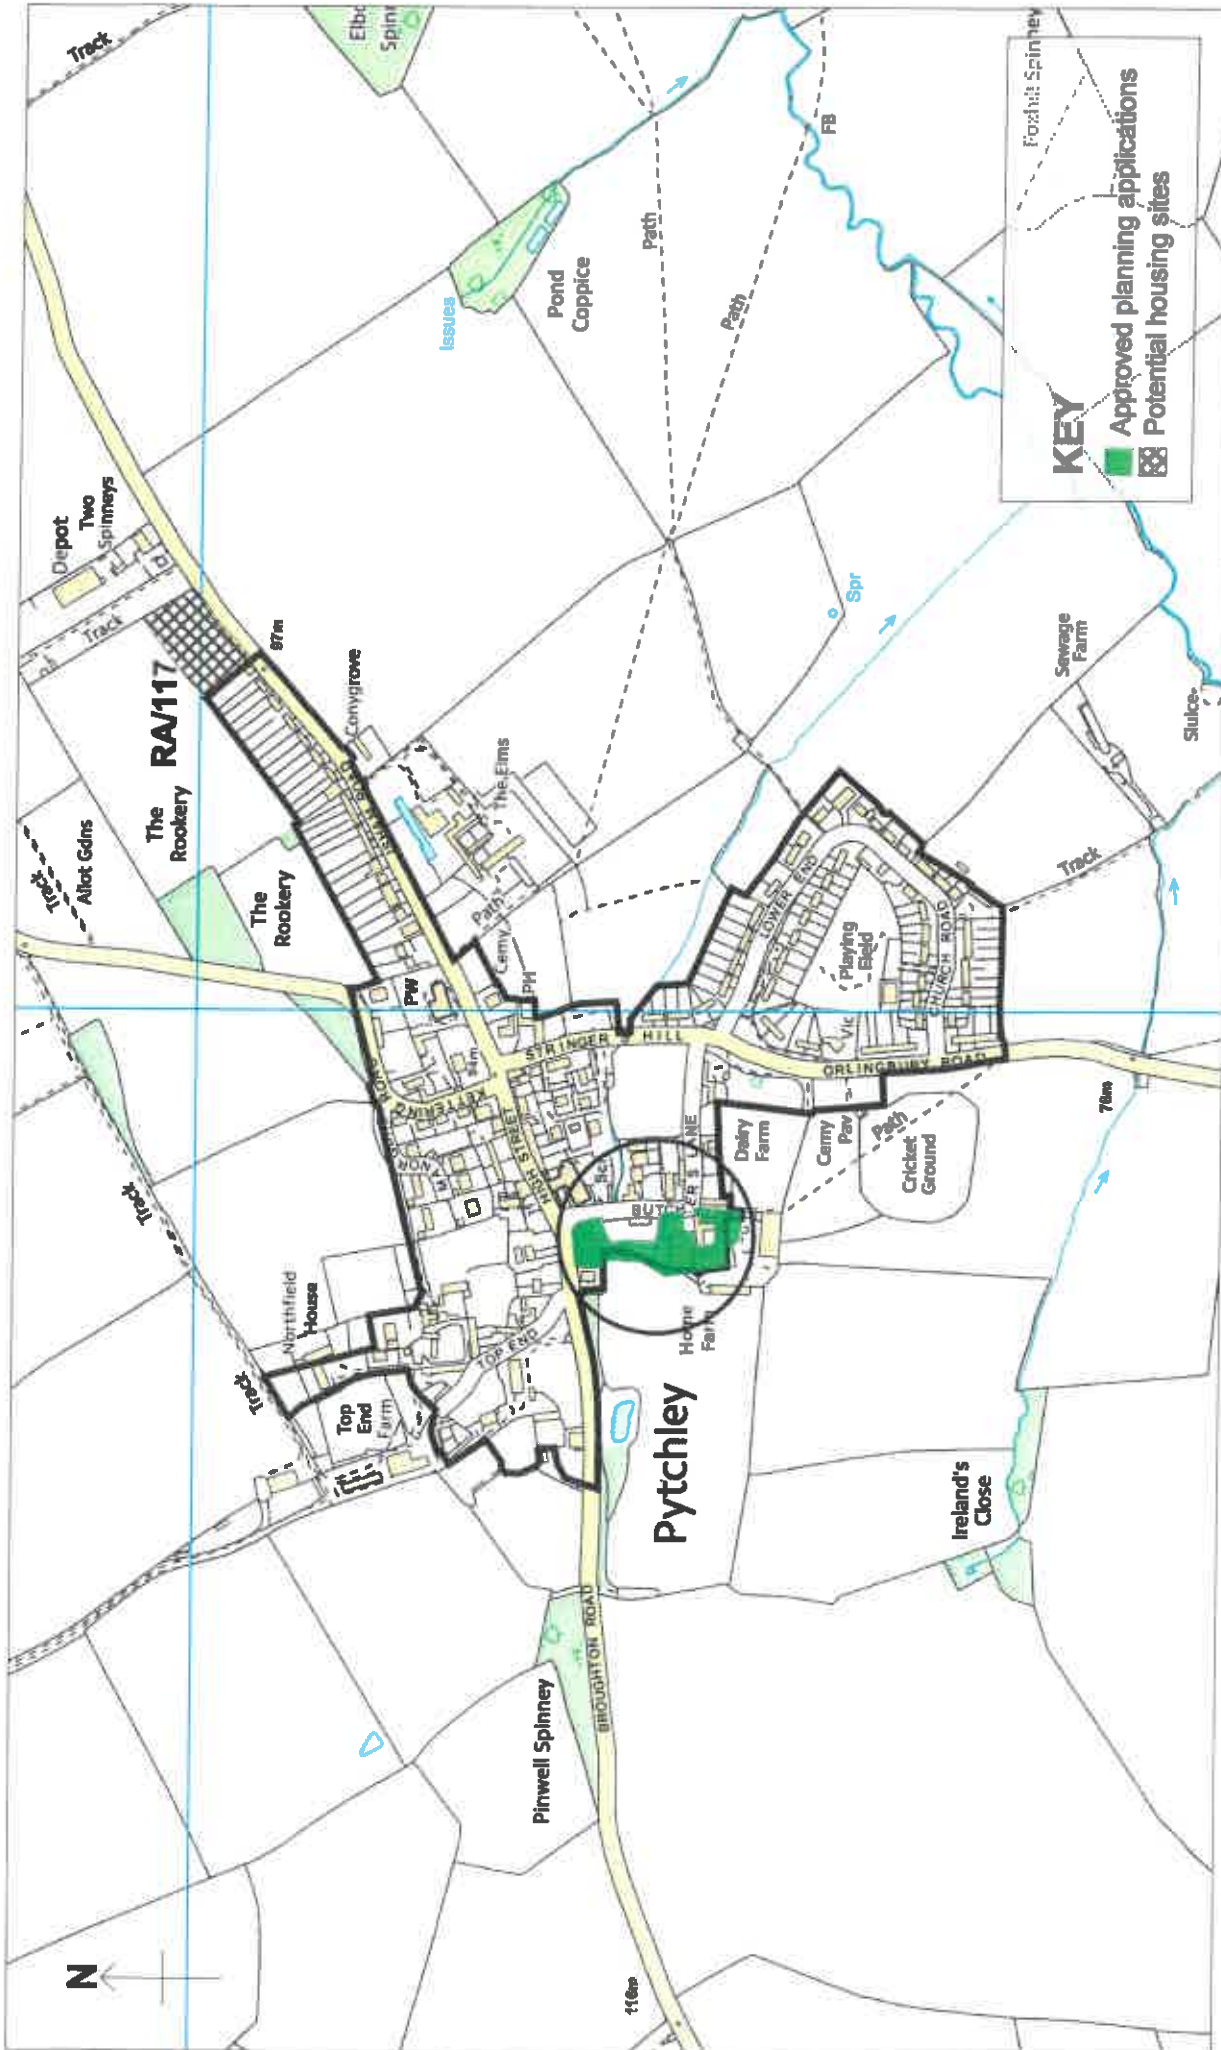

Title: Plan 1 - Housing Sites in Broughtton

Reproduced by permission of Ordnance Survey on behalf of HMSO. © Crown Copyright. All rights reserved.

Licence 100017647

Date: 14:11:16

Scale: 1:7000

Drawn by: HGW

Drawn by: HGW

Kettering
Borough Council

Title: Plan 4 - Housing Sites in Braybrooke

Reproduced by permission of Ordnance Survey on behalf of HMSO. © Crown Copyright. All rights reserved.

Licence 100017647

Date: 14:11:16

Scale: 1:5500

Drawn by: HGW

Reproduced by permission of Ordnance Survey on behalf of HMSO. © Crown Copyright. All rights reserved.

License 100017647

Title: Plan 6 - Housing Sites in Great Cransley

Title: Plan 7 - Housing Sites in Newton

Reproduced by permission of Ordnance Survey on behalf of HMISO. © Crown Copyright. All rights reserved.

License 100017647

Date: 14:11:16

Scale: 1:3000

Drawn by: HGW

Stoke Albany