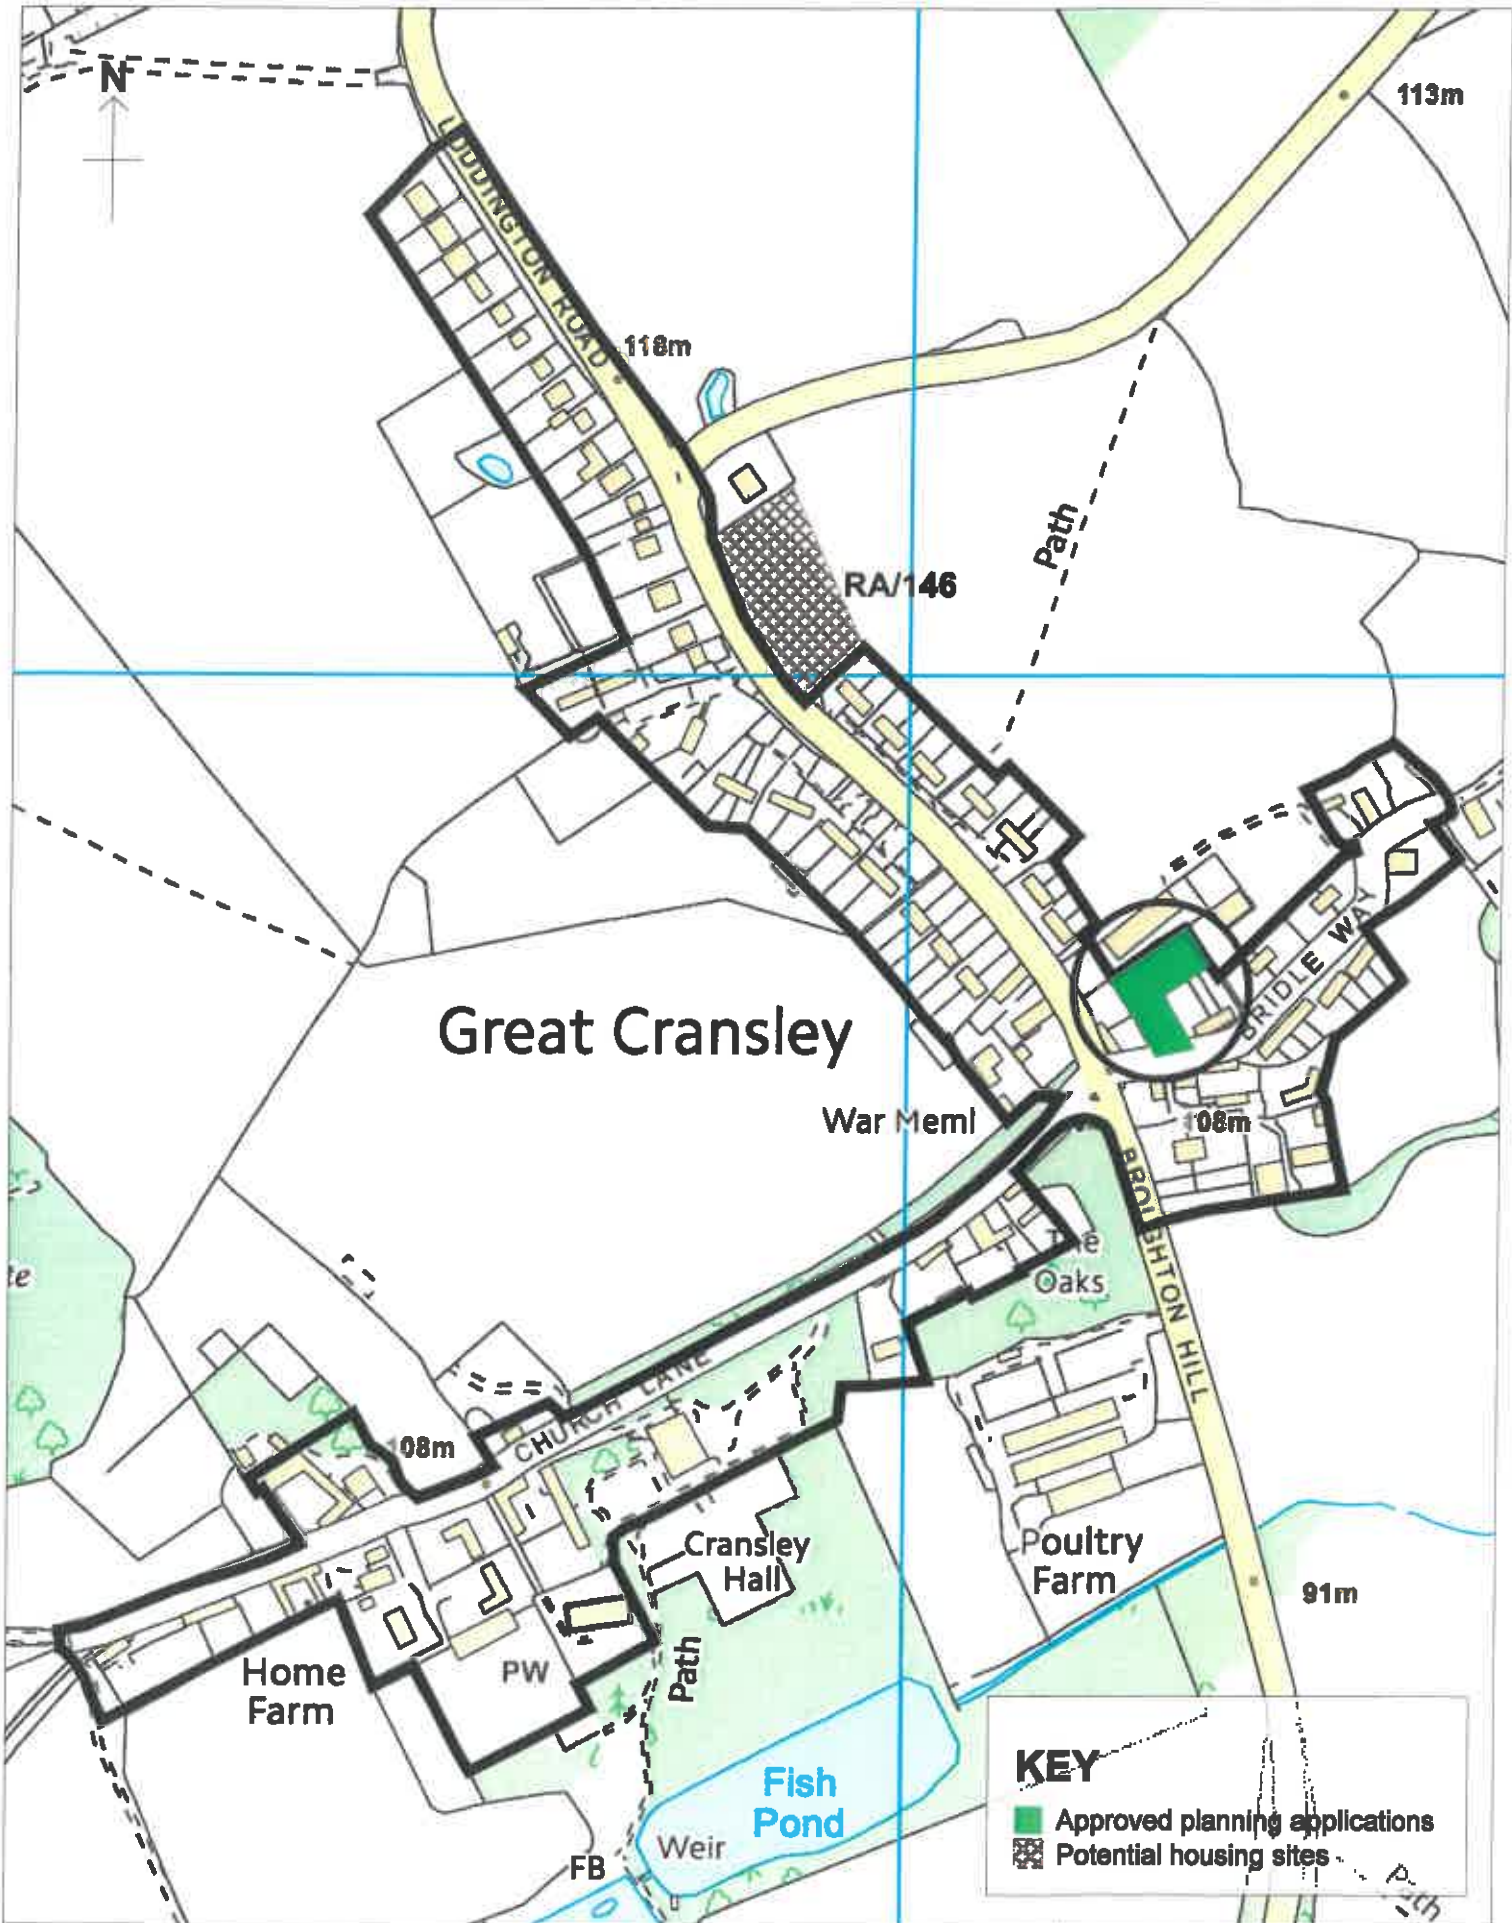

Drawn by: HGW

Kettering
Borough Council

Title: Plan 4 - Housing Sites in Braybrooke

Reproduced by permission of Ordnance Survey on behalf of HMSO. © Crown Copyright. All rights reserved.

Licence 100017647

| | | |
|----------------|---------------|---------------|
| Date: 14:11:16 | Scale: 1:5000 | Drawn by: HGW |
|----------------|---------------|---------------|

Title: Plan 5 - Housing Sites in Cranford

Date: 14:11:16

Scale: 1:5500

Drawn by: HGW

Reproduced by permission of Ordnance Survey on behalf of HMSO. © Crown Copyright. All rights reserved.

License 100017647

Title: Plan 6 - Housing Sites in Great Cransley