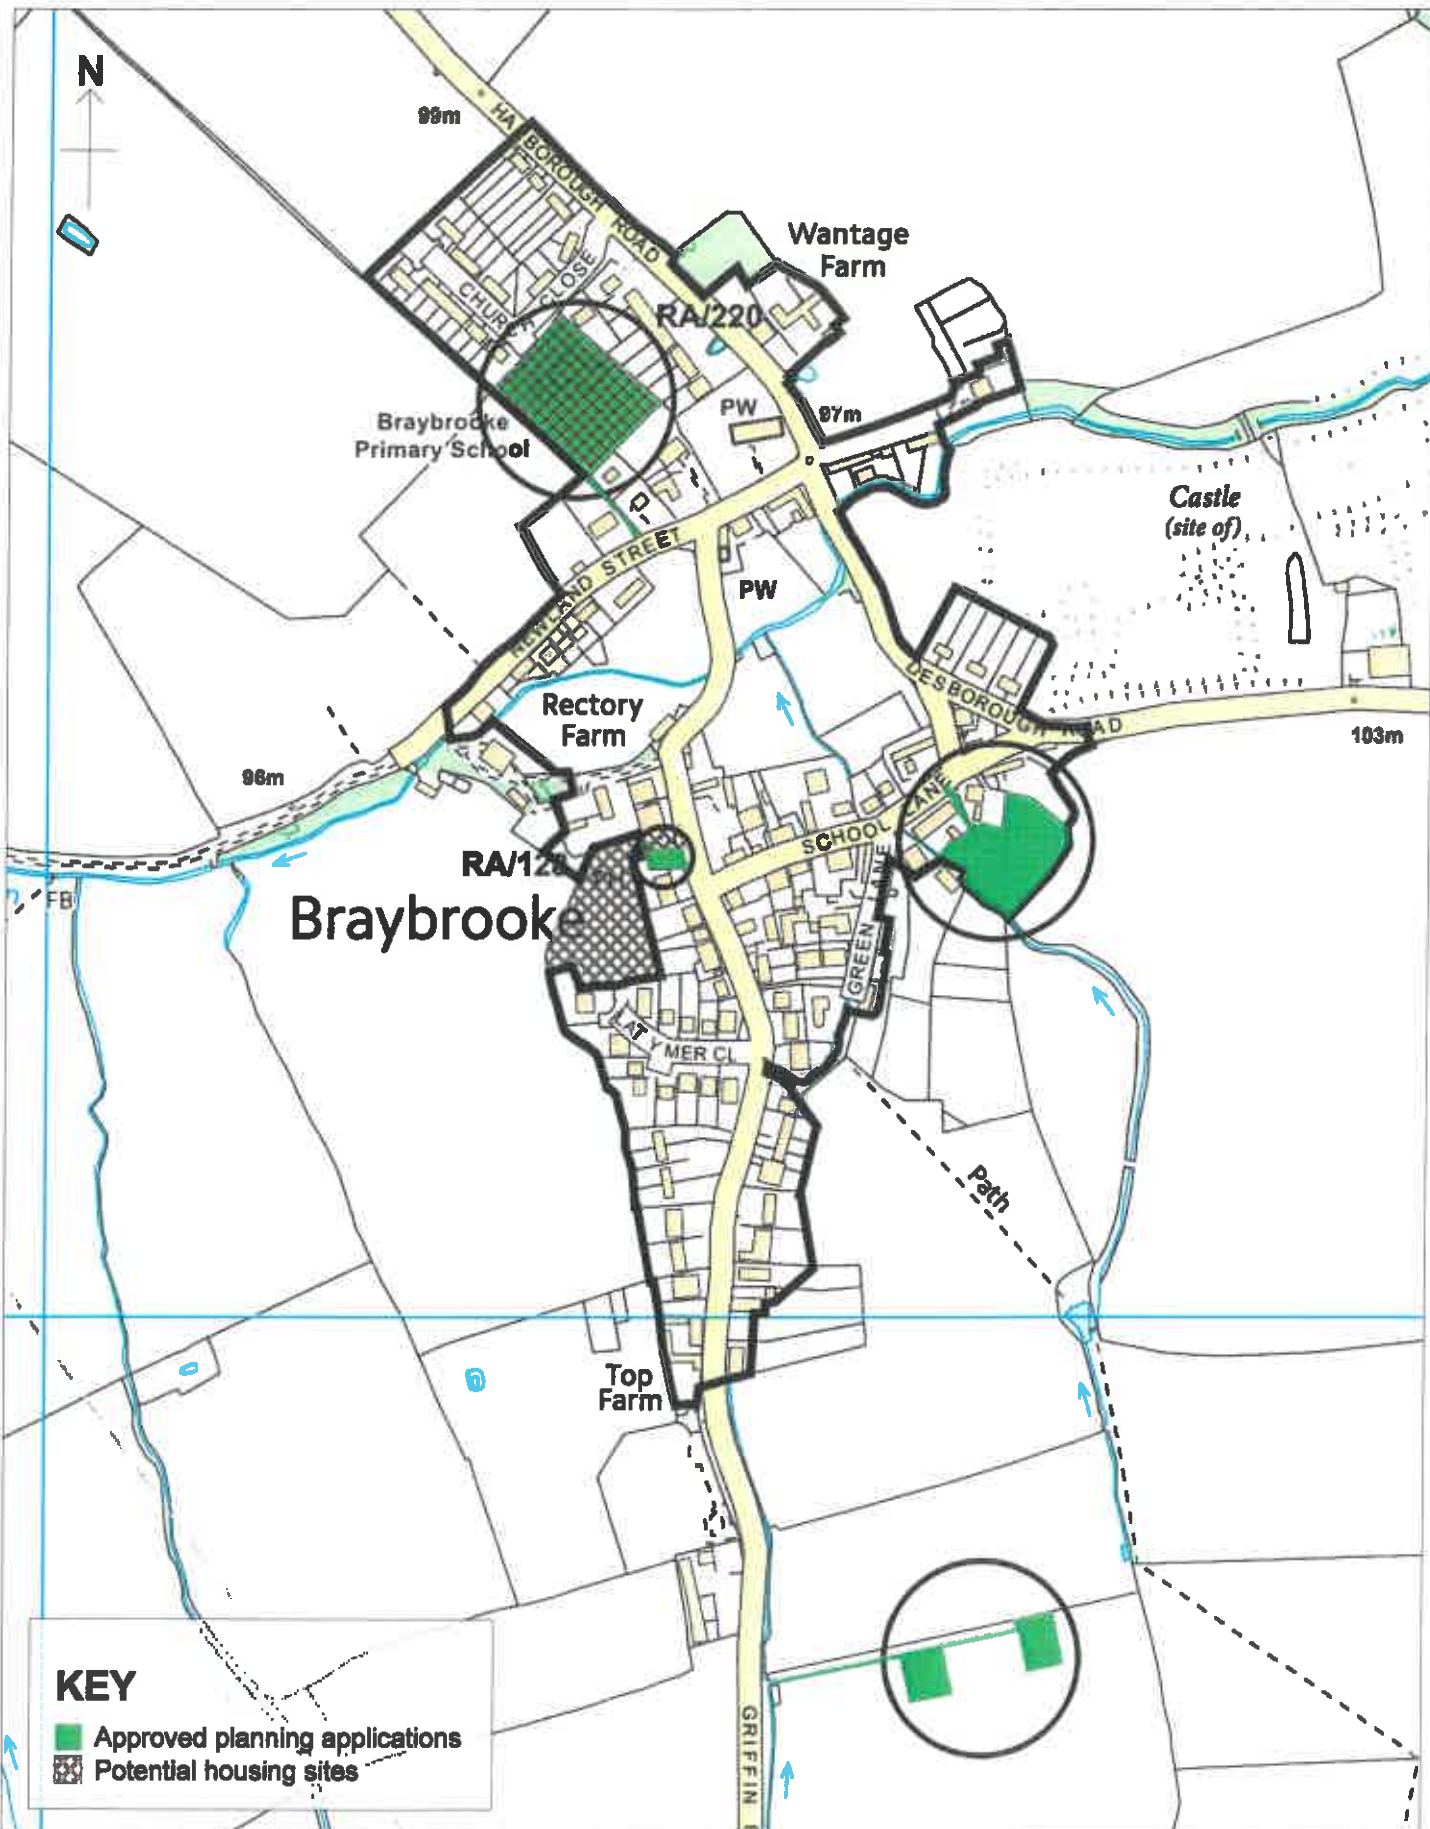

Title: Plan 1 - Housing Sites in Broughtton

Reproduced by permission of Ordnance Survey on behalf of HMSO. © Crown Copyright. All rights reserved.

Licence 100017647

Date: 14:11:16

Scale: 1:7000

Drawn by: HGW

Title: Plan 2 - Housing Sites in Geddington

Reproduced by permission of Ordnance Survey on behalf of HMSO. © Crown Copyright. All rights reserved.

Licence 100017647

Date: 14:11:16

Scale: 1:6000

Drawn by: HGW

Kettering
Borough Council

Title: Plan 3 - Housing Sites in Mawsley

Reproduced by permission of Ordnance Survey on behalf of HMSO. © Crown Copyright. All rights reserved.

Licence 100017847

Date: 11:11:16

Scale: 1:7000

Drawn by: HGW

Kettering
Borough Council

Title: Plan 4 - Housing Sites in Braybrooke

Reproduced by permission of Ordnance Survey on behalf of HMSO. © Crown Copyright. All rights reserved.

Licence 100017647