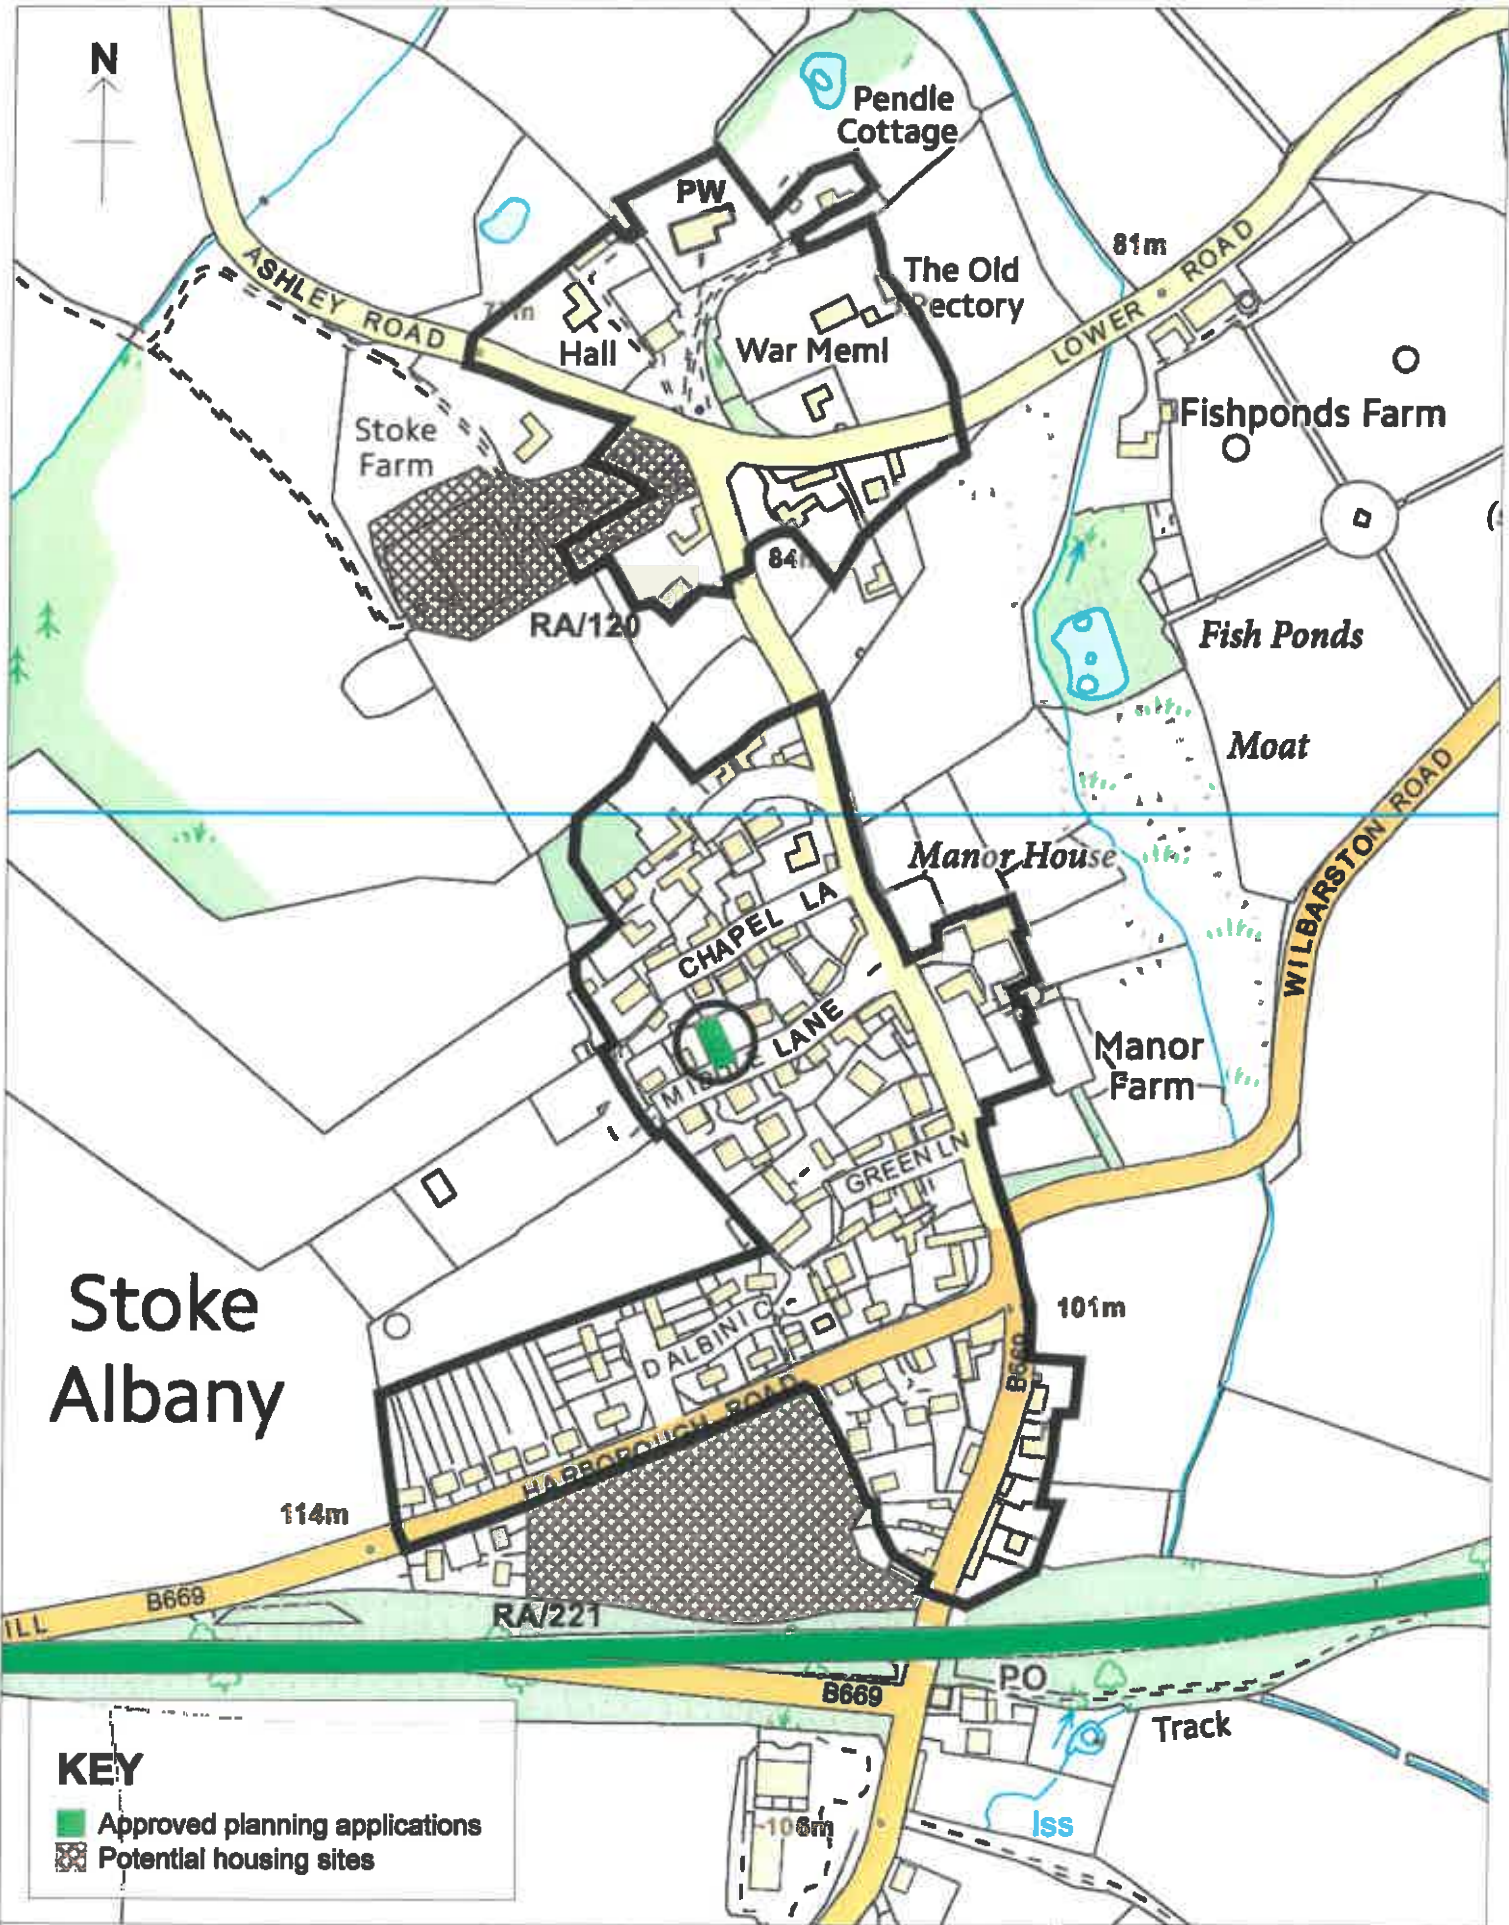

Title: Plan 7 - Housing Sites in Newton

Reproduced by permission of Ordnance Survey on behalf of HMISO. © Crown Copyright. All rights reserved.

License 100017647

Date: 14:11:16

Scale: 1:3000

Drawn by: HGW

Stoke Albany