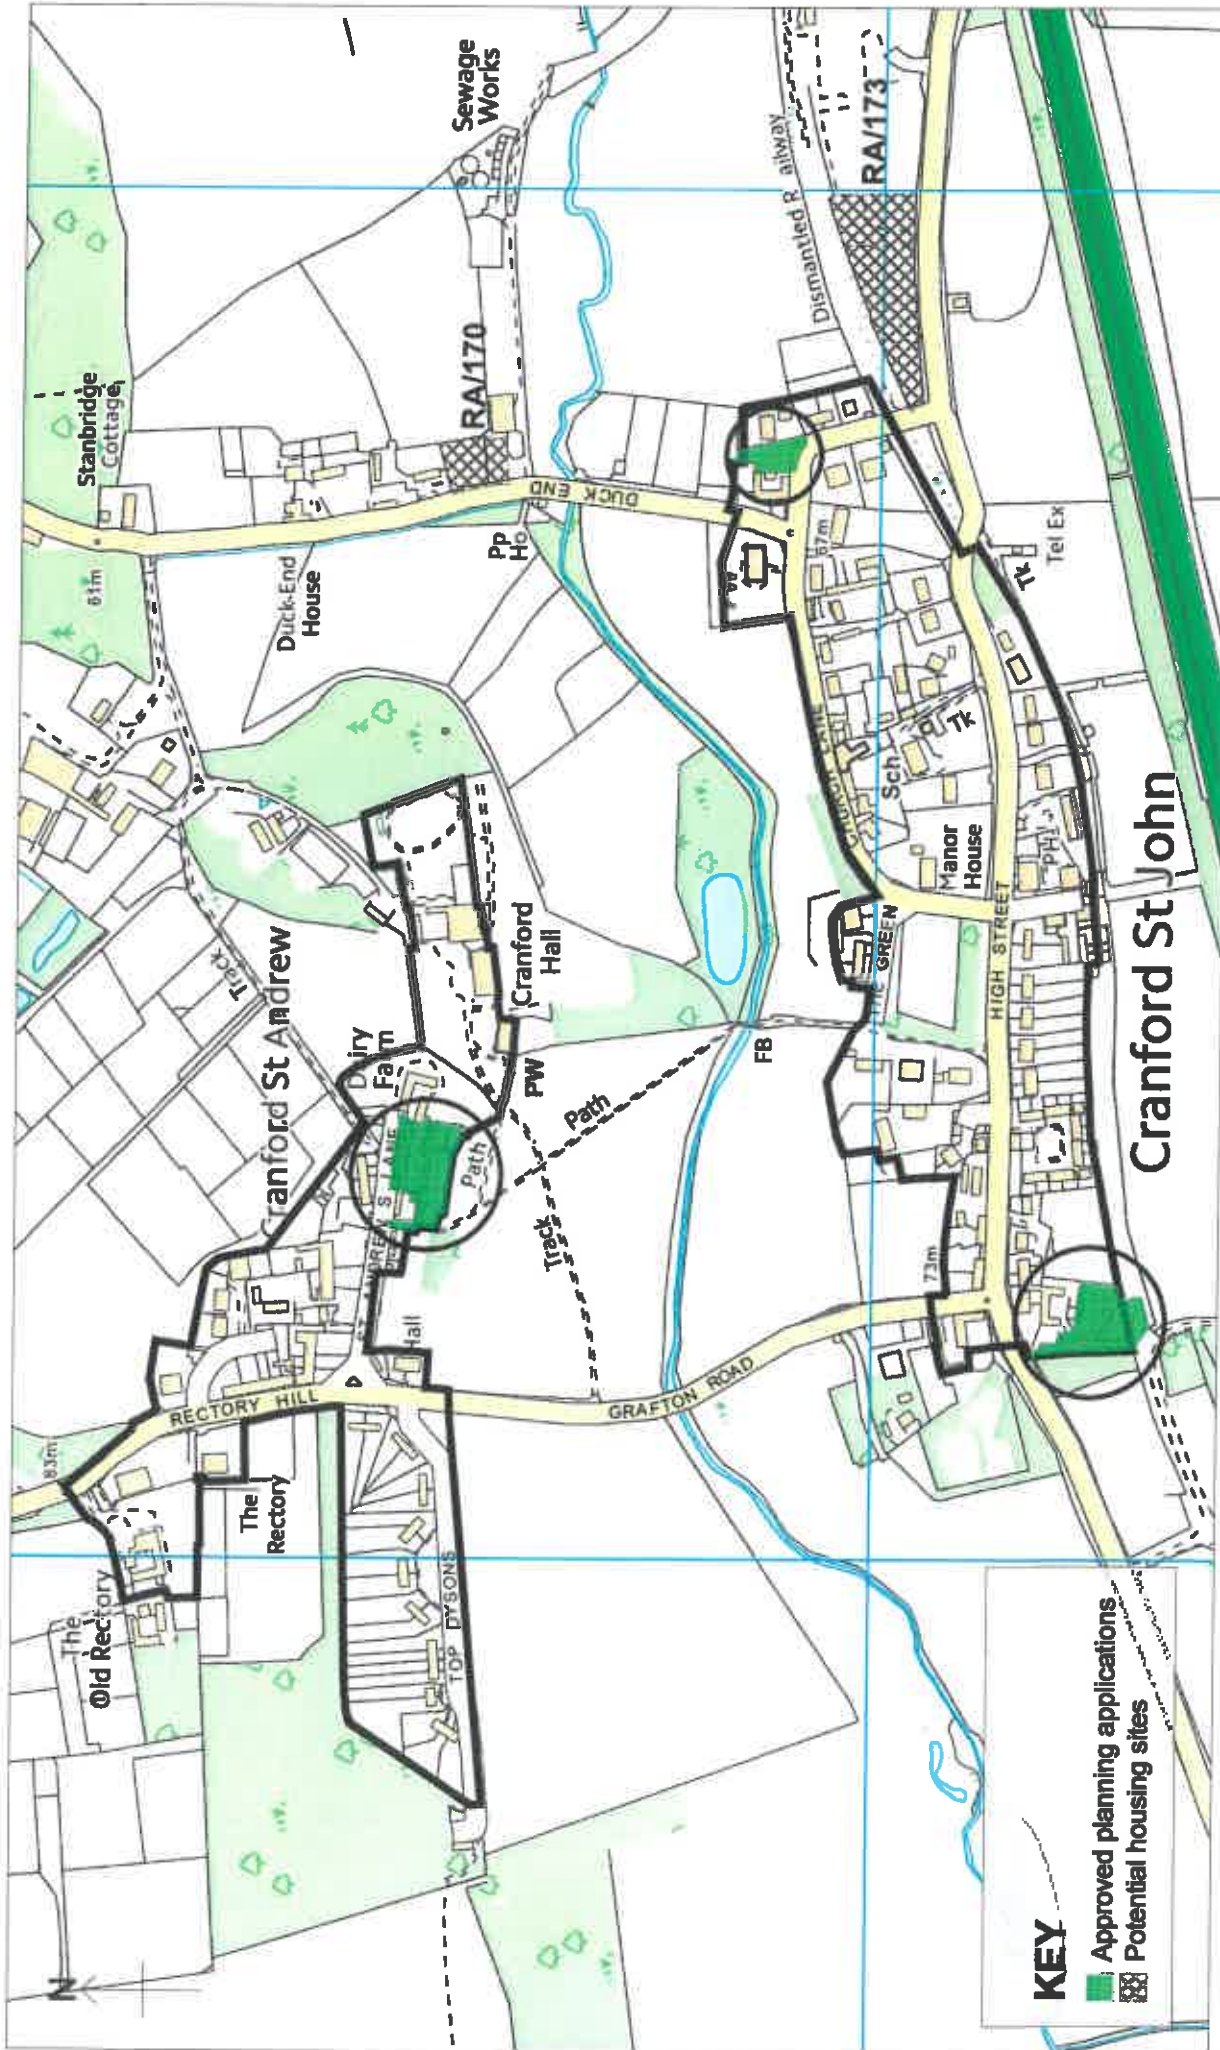

Title: Plan 2 - Housing Sites in Geddington

Reproduced by permission of Ordnance Survey on behalf of HMSO. © Crown Copyright. All rights reserved.

Licence 100017647

Date: 14:11:16

Scale: 1:6000

Drawn by: HGW

Drawn by: HGW

Kettering
Borough Council

Title: Plan 4 - Housing Sites in Braybrooke

Reproduced by permission of Ordnance Survey on behalf of HMSO. © Crown Copyright. All rights reserved.

Licence 100017647

| | | |
|----------------|---------------|---------------|
| Date: 14:11:16 | Scale: 1:5000 | Drawn by: HGW |
|----------------|---------------|---------------|

Title: Plan 5 - Housing Sites in Cranford

Date: 14:11:16

Scale: 1:5500

Drawn by: HGW

Reproduced by permission of Ordnance Survey on behalf of HMSO. © Crown Copyright. All rights reserved.

License 100017647

Title: Plan 6 - Housing Sites in Great Cransley