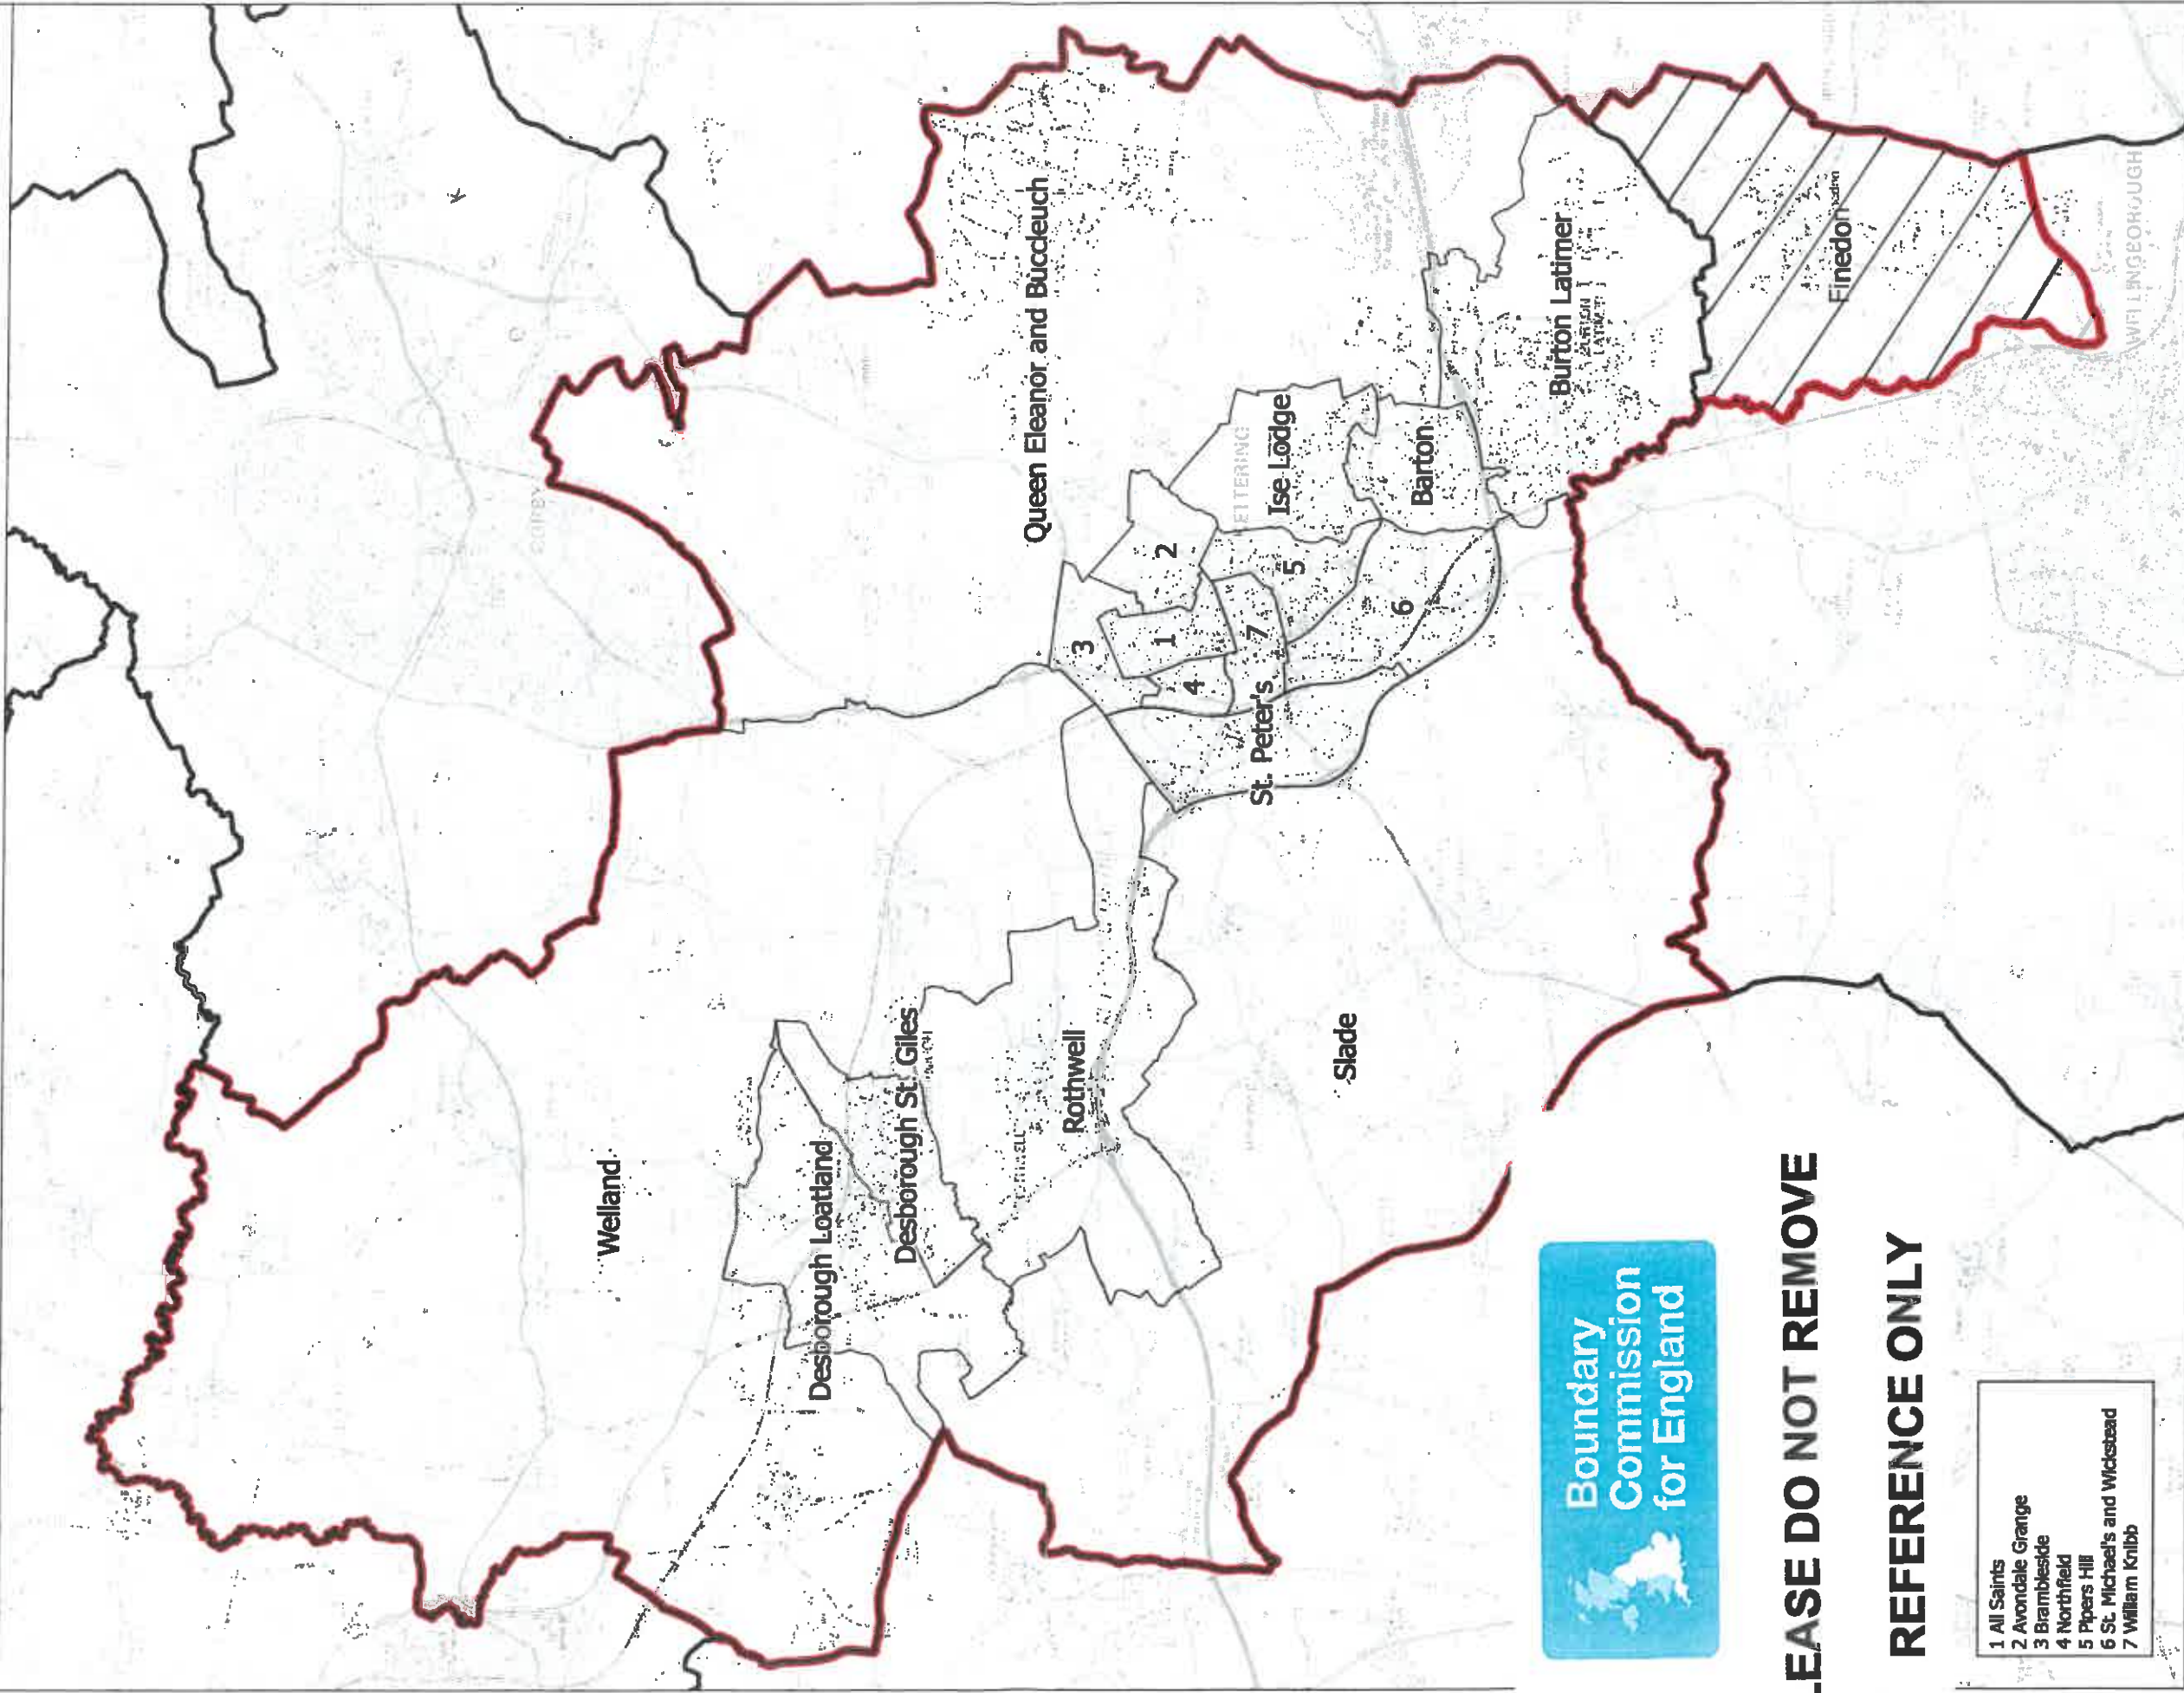

**Boundary Commission for England - Initial Proposals for the East Midlands Region**  
**Kettering County Constituency - Electorate 71,489**

**PLEASE DO NOT REMOVE**

**REFERENCE ONLY**

- 1 All Saints
- 2 Avondale Grange
- 3 Brambleside
- 4 Northfield
- 5 Pipers Hill
- 6 St. Michael's and Wickstead
- 7 William Knibb

— Constituency — Local authorities — Wards

This map is reproduced from Ordnance Survey material with the permission of Ordnance Survey on behalf of the controller of Her Majesty's Stationery Office (C) Crown Copyright 2016. All rights reserved. Unauthorised reproduction infringes Crown copyright and may lead to prosecution or civil proceedings. Boundary Commission for England 100016289, 2016.