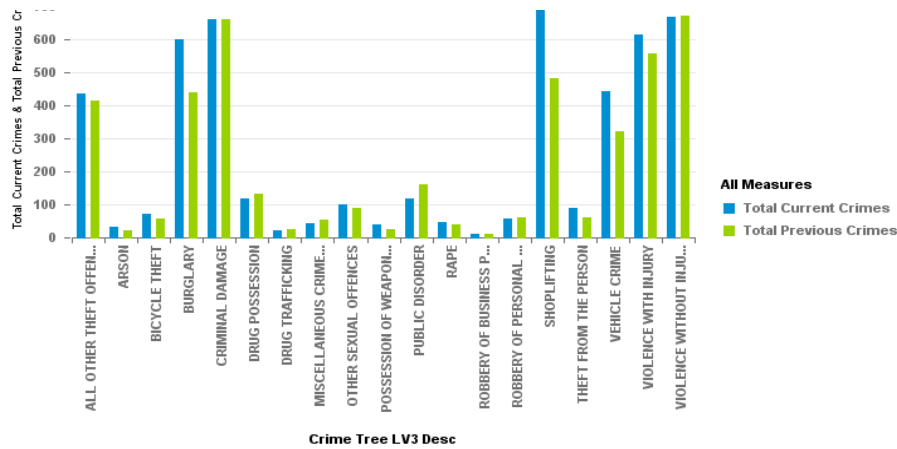

**All Crime LAST 24 MONTHS between 2014-09**

**Kettering Town Forum Current (last 12 rolling months) and**

Crime Tree LV3 Desc	Current 12 Months All Crime	Previous 12 Months All Crime	Number of Crimes Difference	%	Resolved	Resolved rate Current 12 mths
ALL OTHER THEFT OFFENCES	435	415	20	4.8%	1	0.2%
ARSON	30	20	10	50.0%	1	3.3%
BICYCLE THEFT	69	54	15	27.8%	0	0.0%
BURGLARY	601	439	162	36.9%	1	0.2%
CRIMINAL DAMAGE	661	661	0	0.0%	1	0.2%
DRUG POSSESSION	118	129	-11	-8.5%	1	0.8%
DRUG TRAFFICKING	20	25	-5	-20.0%	1	5.0%
MISCELLANEOUS CRIMES AGAINST SOCIETY	41	53	-12	-22.6%	1	2.4%
OTHER SEXUAL OFFENCES	100	88	12	13.6%	1	1.0%
POSSESSION OF WEAPONS OFFENCES	38	23	15	65.2%	1	2.6%
PUBLIC DISORDER	116	160	-44	-27.5%	1	0.9%
RAPE	46	36	10	27.8%	0	0.0%
ROBBERY OF BUSINESS PROPERTY	10	9	1	11.1%	1	10.0%
ROBBERY OF PERSONAL PROPERTY	57	60	-3	-5.0%	1	1.8%
SHOPLIFTING	691	483	208	43.1%	1	0.1%
THEFT FROM THE PERSON	87	58	29	50.0%	0	0.0%
VEHICLE CRIME	441	319	122	38.2%	1	0.2%
VIOLENCE WITH INJURY	614	557	57	10.2%	1	0.2%
VIOLENCE WITHOUT INJURY	669	670	-1	-0.1%	1	0.1%
<b>Sum:</b>	<b>4844</b>	<b>4259</b>	<b>585</b>	<b>13.7%</b>	<b>16</b>	<b>29.1%</b>