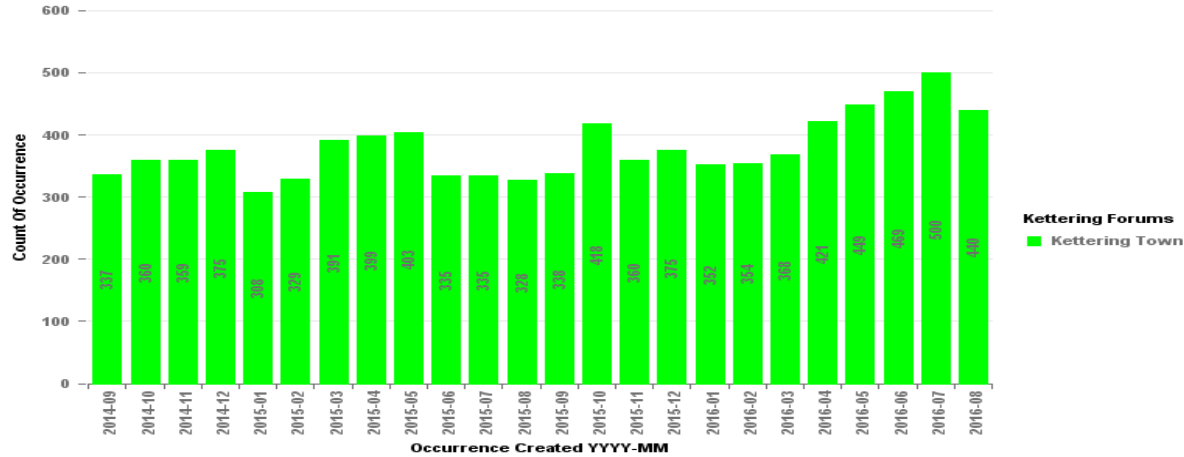

**All Crime LAST 24 MONTHS between 2014-09**

**Kettering Town Forum Current (last 12 rolling months) and**

Crime Tree LV3 Desc	Current 12 Months All Crime	Previous 12 Months All Crime	Number of Crimes Difference	%	Resolved	Resolved rate Current 12 mths
ALL OTHER THEFT OFFENCES	435	415	20	4.8%	1	0.2%
ARSON	30	20	10	50.0%	1	3.3%
BICYCLE THEFT	69	54	15	27.8%	0	0.0%
BURGLARY	601	439	162	36.9%	1	0.2%
CRIMINAL DAMAGE	661	661	0	0.0%	1	0.2%
DRUG POSSESSION	118	129	-11	-8.5%	1	0.8%
DRUG TRAFFICKING	20	25	-5	-20.0%	1	5.0%
MISCELLANEOUS CRIMES AGAINST SOCIETY	41	53	-12	-22.6%	1	2.4%
OTHER SEXUAL OFFENCES	100	88	12	13.6%	1	1.0%
POSSESSION OF WEAPONS OFFENCES	38	23	15	65.2%	1	2.6%
PUBLIC DISORDER	116	160	-44	-27.5%	1	0.9%
RAPE	46	36	10	27.8%	0	0.0%
ROBBERY OF BUSINESS PROPERTY	10	9	1	11.1%	1	10.0%
ROBBERY OF PERSONAL PROPERTY	57	60	-3	-5.0%	1	1.8%
SHOPLIFTING	691	483	208	43.1%	1	0.1%
THEFT FROM THE PERSON	87	58	29	50.0%	0	0.0%
VEHICLE CRIME	441	319	122	38.2%	1	0.2%
VIOLENCE WITH INJURY	614	557	57	10.2%	1	0.2%
VIOLENCE WITHOUT INJURY	669	670	-1	-0.1%	1	0.1%
<b>Sum:</b>	<b>4844</b>	<b>4259</b>	<b>585</b>	<b>13.7%</b>	<b>16</b>	<b>29.1%</b>

<b>2016-05</b>	41	4	4	45	83	10		6	15	6	13	3		8	61	10	36	60	44	449
<b>2016-06</b>	44		15	89	47	8		8	6		12	7		4	69	8	40	55	57	469
<b>2016-07</b>	46	6	5	72	66	24	1	3	8	6	7	6		5	71	2	40	65	67	500
<b>2016-08</b>	37	1	5	59	66	11	1	2	7	7	13	5		8	59	5	43	60	51	440
<b>Sum:</b>	850	50	123	1040	1322	247	45	94	188	61	276	82	19	117	1174	145	760	1171	1339	9103