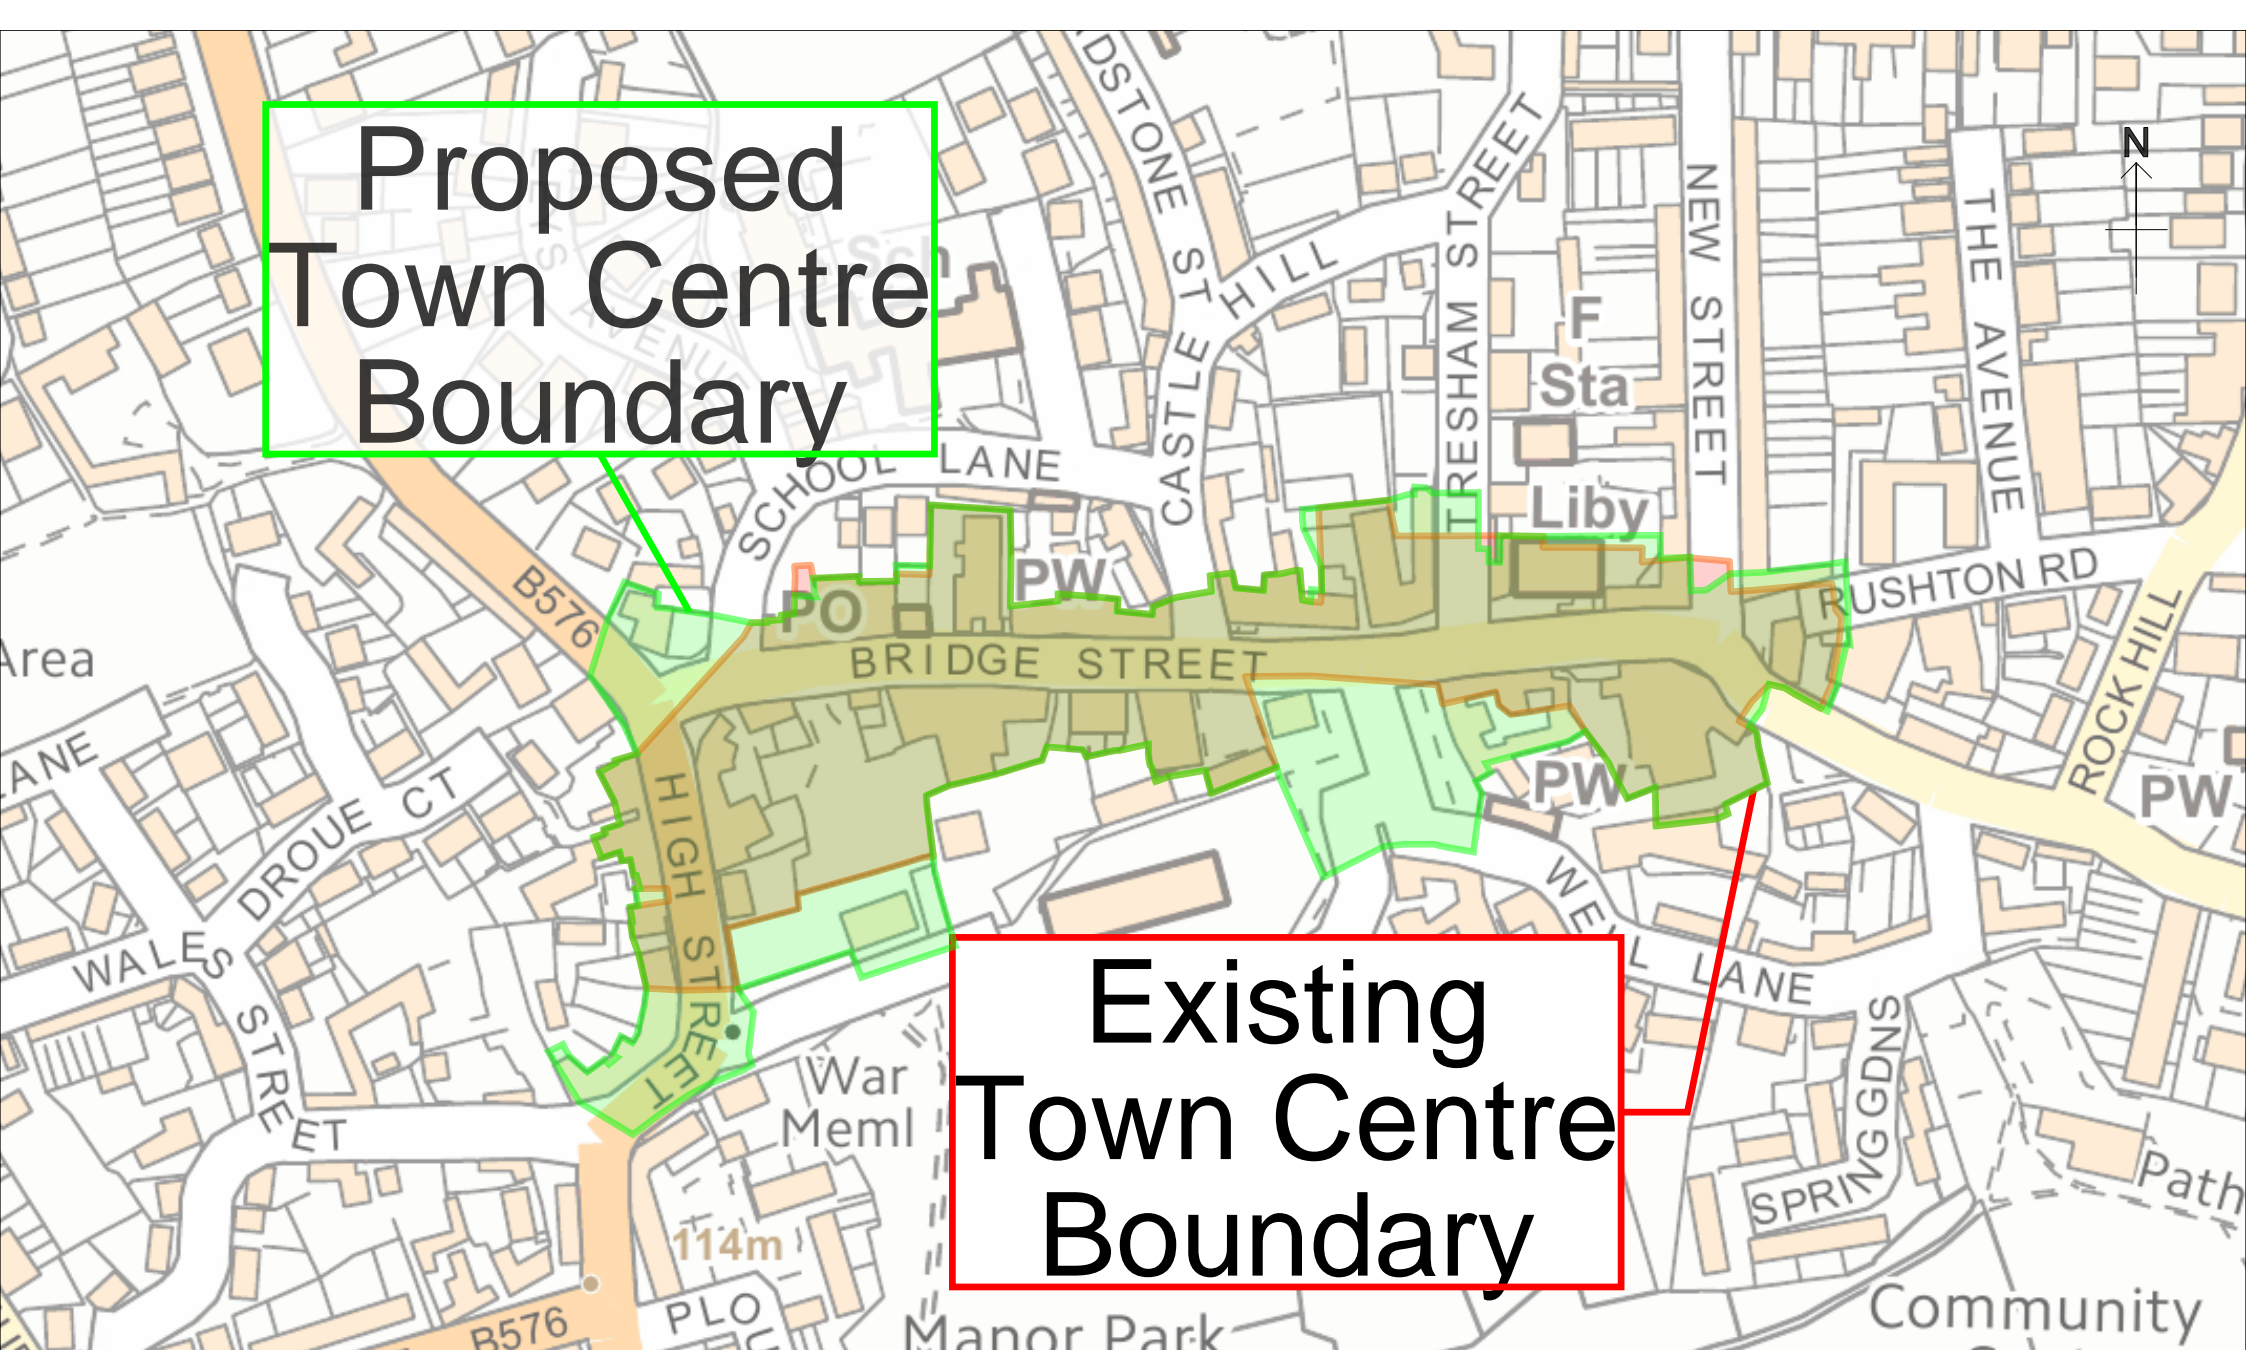

Proposed
Town Centre
Boundary

Existing
Town Centre
Boundary

Title: Rothwell - Existing and Proposed Town Centre Boundary

Reproduced by permission of Ordnance Survey on behalf of HMSO. © Crown Copyright. All rights reserved.

Licence 100017647

Date: 12:07:16

Scale: 1:2500

Drawn by: