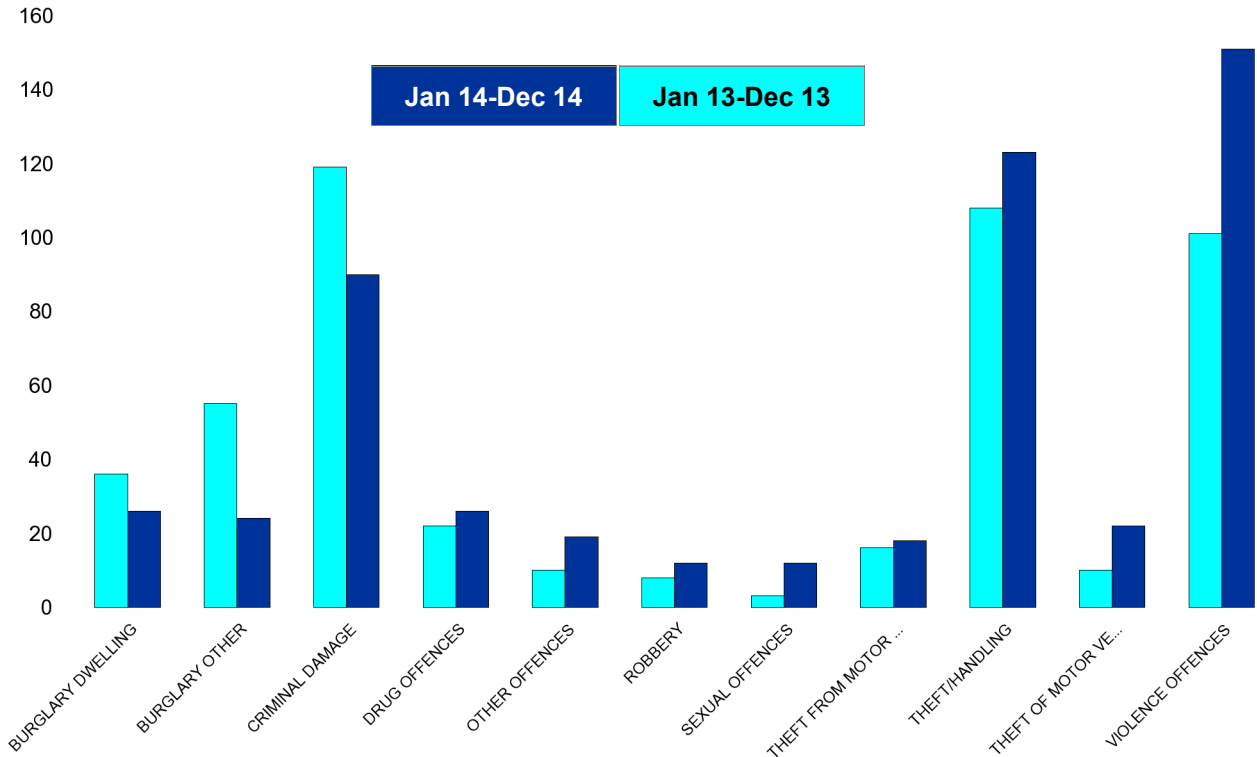

Kettering Town Forum Report

Avondale Grange

HO Group	No of Crimes (Jan 14-Dec 14)	No of Crimes (Jan 13-Dec 13)	+/- Crime	% Change
BURGLARY DWELLING	26	36	-10	-28%
BURGLARY OTHER	24	55	-31	-56%
CRIMINAL DAMAGE	90	119	-29	-24%
DRUG OFFENCES	26	22	4	18%
OTHER OFFENCES	19	10	9	90%
ROBBERY	12	8	4	50%
SEXUAL OFFENCES	12	3	9	300%
THEFT FROM MOTOR VEHICLES	18	16	2	13%
THEFT/HANDLING	123	108	15	14%
THEFT OF MOTOR VEHICLES	22	10	12	120%
VIOLENCE OFFENCES	151	101	50	50%
Sum:	523	488	35	7%

No of Resolved Outcome Crimes	Detection Rate (Past 12 Months)
5	19%
3	13%
17	19%
20	77%
9	47%
4	33%
0	0%
3	17%
46	37%
3	14%
54	36%
164	31%