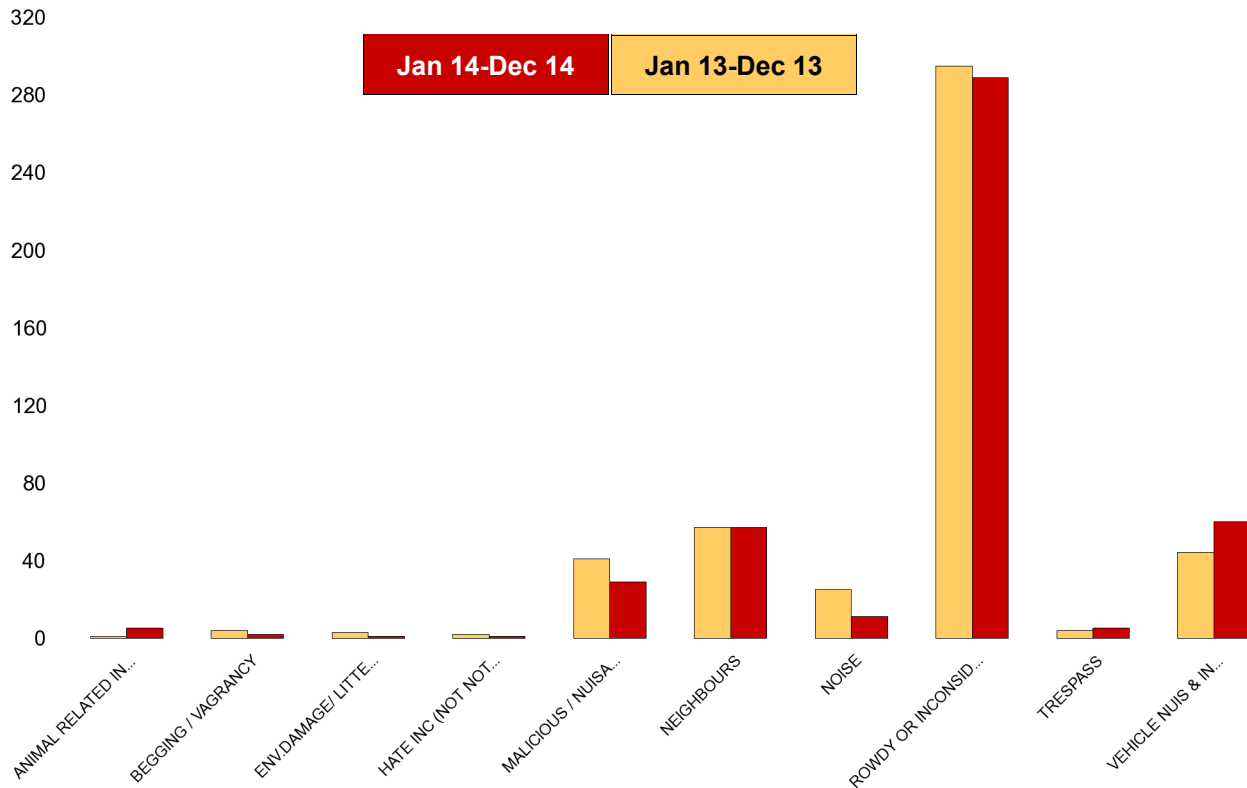

Kettering Town Forum Report

St Michaels and Wicksteed

NSIR Closing Cat. 1 Desc	No of Incidents (Jan 14-Dec 14)	No of Incidents (Jan 13-Dec 13)	+/- Incidents	% Change Incidents
ANIMAL RELATED INC ANTI-SOCIAL	5	1	4	400%
BEGGING / VAGRANCY	2	4	-2	-50%
ENV.DAMAGE/ LITTER/ NEEDLES	1	3	-2	-67%
HATE INC (NOT NOTIFIABLE CRIME	1	2	-1	-50%
MALICIOUS / NUISANCE COMMS	29	41	-12	-29%
NEIGHBOURS	57	57	0	0%
NOISE	11	25	-14	-56%
ROWDY OR INCONSIDERATE BEHAV	289	295	-6	-2%
TRESPASS	5	4	1	25%
VEHICLE NUIS & INAPPROP VEH US	60	44	16	36%
Sum:	460	476	-16	-3%