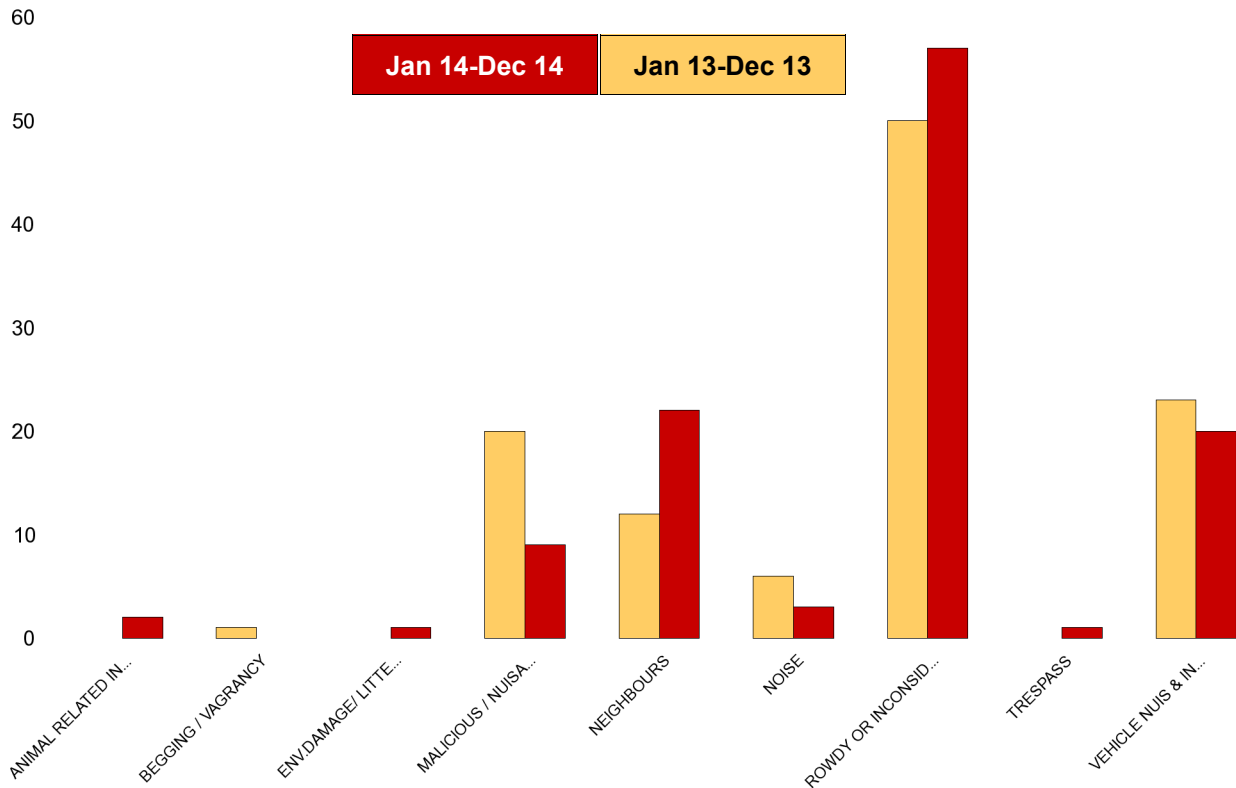

Kettering Town Forum Report

Brambleside

NSIR Closing Cat. 1 Desc	No of Incidents (Jan 14-Dec 14)	No of Incidents (Jan 13-Dec 13)	+/- Incidents	% Change Incidents
ANIMAL RELATED INC ANTI-SOCIAL	2	0	2	0%
BEGGING / VAGRANCY	0	1	-1	-100%
ENV.DAMAGE/ LITTER/ NEEDLES	1	0	1	0%
MALICIOUS / NUISANCE COMMS	9	20	-11	-55%
NEIGHBOURS	22	12	10	83%
NOISE	3	6	-3	-50%
ROWDY OR INCONSIDERATE BEHAV	57	50	7	14%
TRESPASS	1	0	1	0%
VEHICLE NUIS & INAPPROP VEH US	20	23	-3	-13%
Sum:	115	112	3	3%