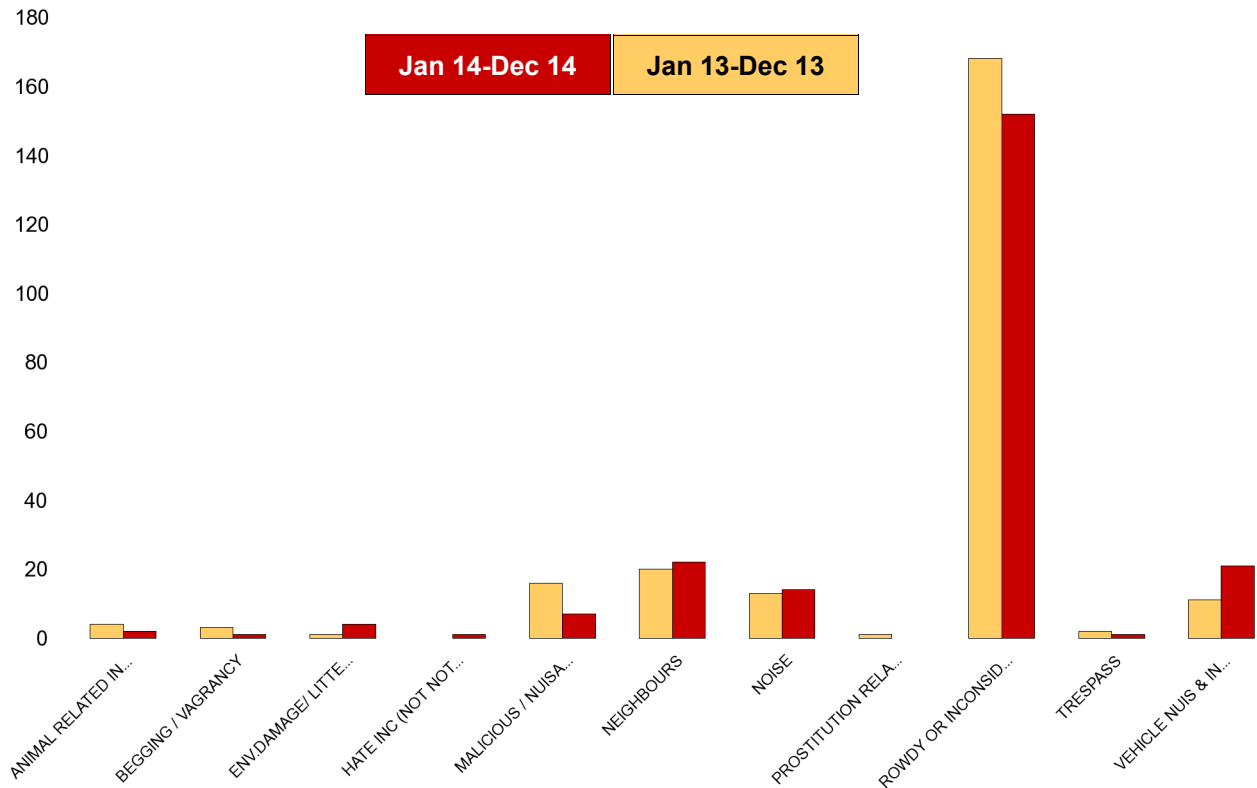

Kettering Town Forum Report

Northfield

NSIR Closing Cat. 1 Desc	No of Incidents (Jan 14-Dec 14)	No of Incidents (Jan 13-Dec 13)	+/- Incidents	% Change Incidents
ANIMAL RELATED INC ANTI-SOCIAL	2	4	-2	-50%
BEGGING / VAGRANCY	1	3	-2	-67%
ENV.DAMAGE/ LITTER/ NEEDLES	4	1	3	300%
HATE INC (NOT NOTIFIABLE CRIME	1	0	1	0%
MALICIOUS / NUISANCE COMMS	7	16	-9	-56%
NEIGHBOURS	22	20	2	10%
NOISE	14	13	1	8%
PROSTITUTION RELATED ACTIVITY	0	1	-1	-100%
ROWDY OR INCONSIDERATE BEHAV	152	168	-16	-10%
TRESPASS	1	2	-1	-50%
VEHICLE NUIS & INAPPROP VEH US	21	11	10	91%
Sum:	225	239	-14	-6%