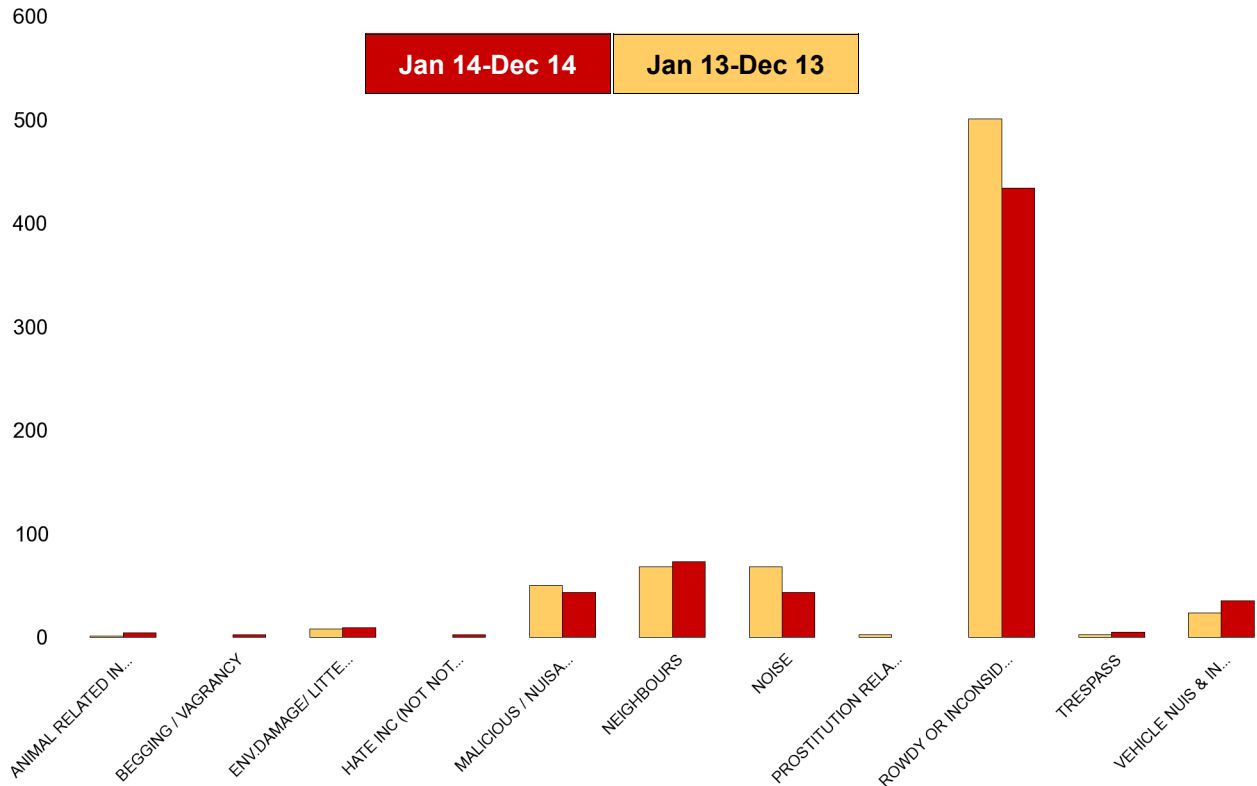

Kettering Town Forum Report

All Saints

NSIR Closing Cat. 1 Desc	No of Incidents (Jan 14-Dec 14)	No of Incidents (Jan 13-Dec 13)	+/- Incidents	% Change Incidents
ANIMAL RELATED INC ANTI-SOCIAL	4	1	3	300%
BEGGING / VAGRANCY	2	0	2	0%
ENV.DAMAGE/ LITTER/ NEEDLES	9	8	1	13%
HATE INC (NOT NOTIFIABLE CRIME	2	0	2	0%
MALICIOUS / NUISANCE COMMS	43	50	-7	-14%
NEIGHBOURS	73	68	5	7%
NOISE	43	68	-25	-37%
PROSTITUTION RELATED ACTIVITY	0	2	-2	-100%
ROWDY OR INCONSIDERATE BEHAV	434	501	-67	-13%
TRESPASS	5	2	3	150%
VEHICLE NUIS & INAPPROP VEH US	35	23	12	52%
Sum:	650	723	-73	-10%