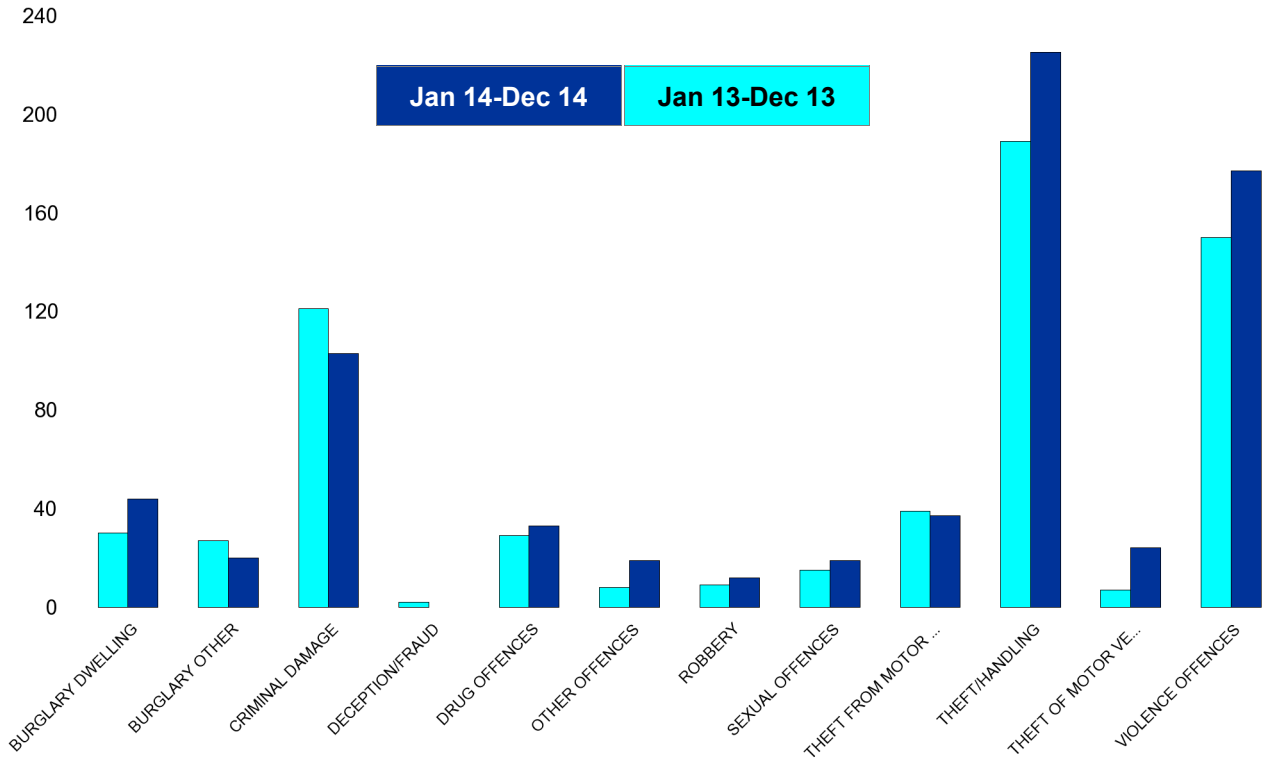

Kettering Town Forum Report

St Michaels and Wicksteed

HO Group	No of Crimes (Jan 14-Dec 14)	No of Crimes (Jan 13-Dec 13)	+/- Crime	% Change
BURGLARY DWELLING	44	30	14	47%
BURGLARY OTHER	20	27	-7	-26%
CRIMINAL DAMAGE	103	121	-18	-15%
DECEPTION/FRAUD	0	2	-2	-100%
DRUG OFFENCES	33	29	4	14%
OTHER OFFENCES	19	8	11	138%
ROBBERY	12	9	3	33%
SEXUAL OFFENCES	19	15	4	27%
THEFT FROM MOTOR VEHICLES	37	39	-2	-5%
THEFT/HANDLING	225	189	36	19%
THEFT OF MOTOR VEHICLES	24	7	17	243%
VIOLENCE OFFENCES	177	150	27	18%
Sum:	713	626	87	14%

No of Resolved Outcome Crimes	Detection Rate (Past 12 Months)
3	7%
0	0%
22	21%
0	0%
31	94%
10	53%
1	8%
3	16%
0	0%
66	29%
4	17%
57	32%
197	28%