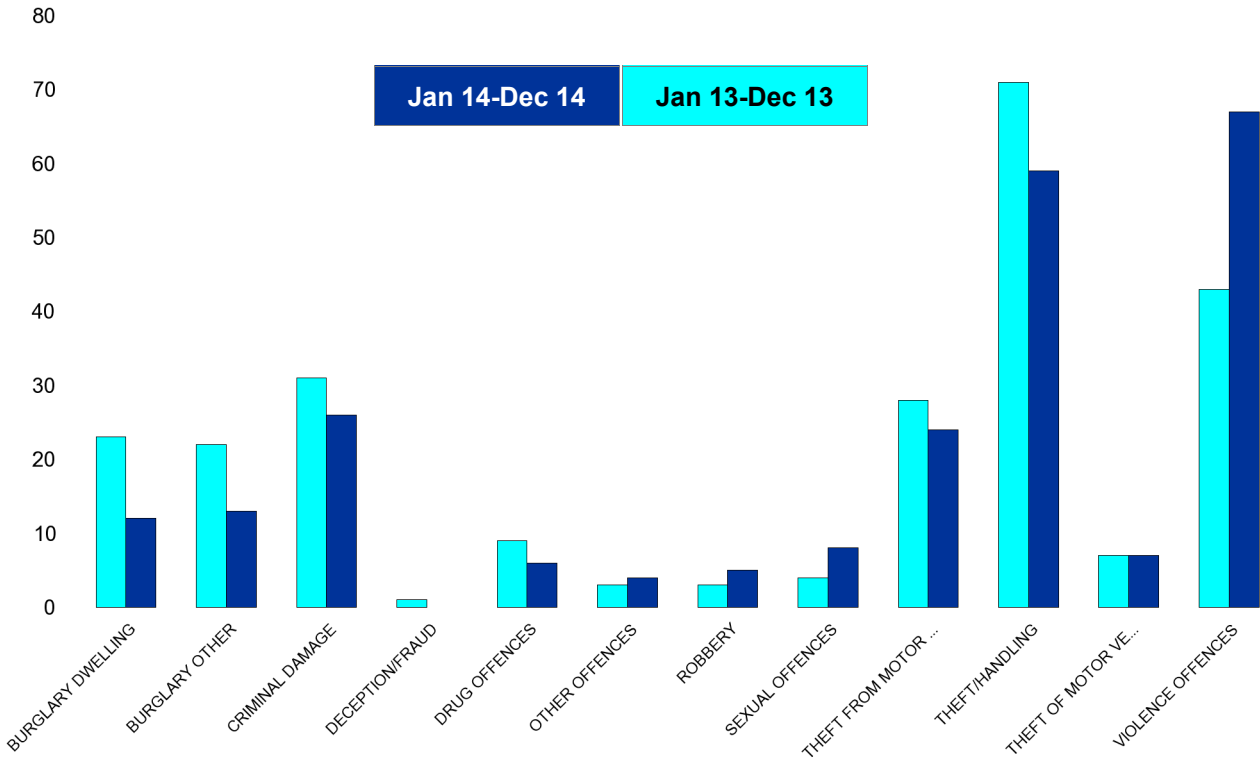

Kettering Town Forum Report

St Peters

HO Group	No of Crimes (Jan 14-Dec 14)	No of Crimes (Jan 13-Dec 13)	+/- Crime	% Change
BURGLARY DWELLING	12	23	-11	-48%
BURGLARY OTHER	13	22	-9	-41%
CRIMINAL DAMAGE	26	31	-5	-16%
DECEPTION/FRAUD	0	1	-1	-100%
DRUG OFFENCES	6	9	-3	-33%
OTHER OFFENCES	4	3	1	33%
ROBBERY	5	3	2	67%
SEXUAL OFFENCES	8	4	4	100%
THEFT FROM MOTOR VEHICLES	24	28	-4	-14%
THEFT/HANDLING	59	71	-12	-17%
THEFT OF MOTOR VEHICLES	7	7	0	0%
VIOLENCE OFFENCES	67	43	24	56%
Sum:	231	245	-14	-6%

No of Resolved Outcome Crimes	Detection Rate (Past 12 Months)
2	17%
1	8%
4	15%
0	0%
4	67%
3	75%
3	60%
0	0%
1	4%
15	25%
1	14%
23	34%
57	25%