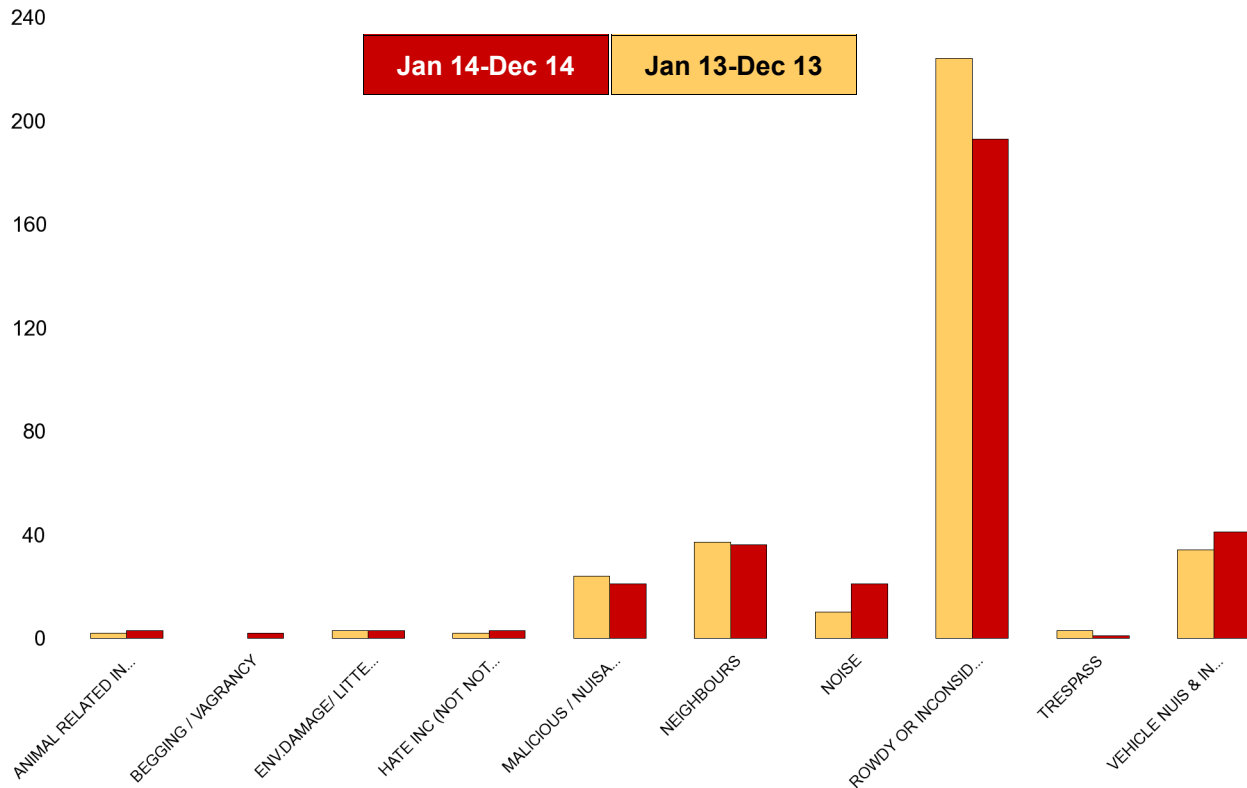

Kettering Town Forum Report

Pipers Hill

NSIR Closing Cat. 1 Desc	No of Incidents (Jan 14-Dec 14)	No of Incidents (Jan 13-Dec 13)	+/- Incidents	% Change Incidents
ANIMAL RELATED INC ANTI-SOCIAL	3	2	1	50%
BEGGING / VAGRANCY	2	0	2	0%
ENV.DAMAGE/ LITTER/ NEEDLES	3	3	0	0%
HATE INC (NOT NOTIFIABLE CRIME	3	2	1	50%
MALICIOUS / NUISANCE COMMS	21	24	-3	-13%
NEIGHBOURS	36	37	-1	-3%
NOISE	21	10	11	110%
ROWDY OR INCONSIDERATE BEHAV	193	224	-31	-14%
TRESPASS	1	3	-2	-67%
VEHICLE NUIS & INAPPROP VEH US	41	34	7	21%
Sum:	324	339	-15	-4%