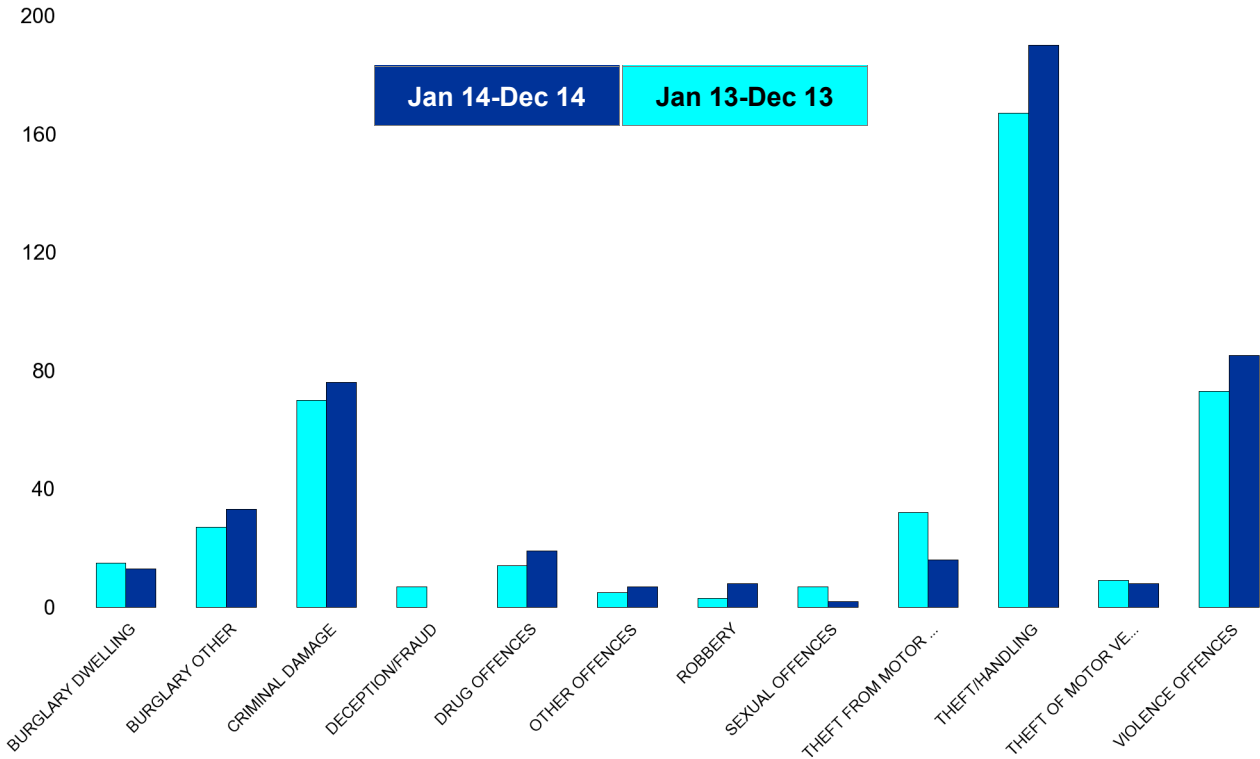

Kettering Town Forum Report

Northfield

HO Group	No of Crimes (Jan 14-Dec 14)	No of Crimes (Jan 13-Dec 13)	+/- Crime	% Change	No of Resolved Outcome Crimes	Detection Rate (Past 12 Months)
BURGLARY DWELLING	13	15	-2	-13%	1	8%
BURGLARY OTHER	33	27	6	22%	4	12%
CRIMINAL DAMAGE	76	70	6	9%	17	22%
DECEPTION/FRAUD	0	7	-7	-100%	2	0%
DRUG OFFENCES	19	14	5	36%	15	79%
OTHER OFFENCES	7	5	2	40%	4	57%
ROBBERY	8	3	5	167%	4	50%
SEXUAL OFFENCES	2	7	-5	-71%	1	50%
THEFT FROM MOTOR VEHICLES	16	32	-16	-50%	3	19%
THEFT/HANDLING	190	167	23	14%	47	25%
THEFT OF MOTOR VEHICLES	8	9	-1	-11%	5	63%
VIOLENCE OFFENCES	85	73	12	16%	28	33%
Sum:	457	429	28	7%	131	29%