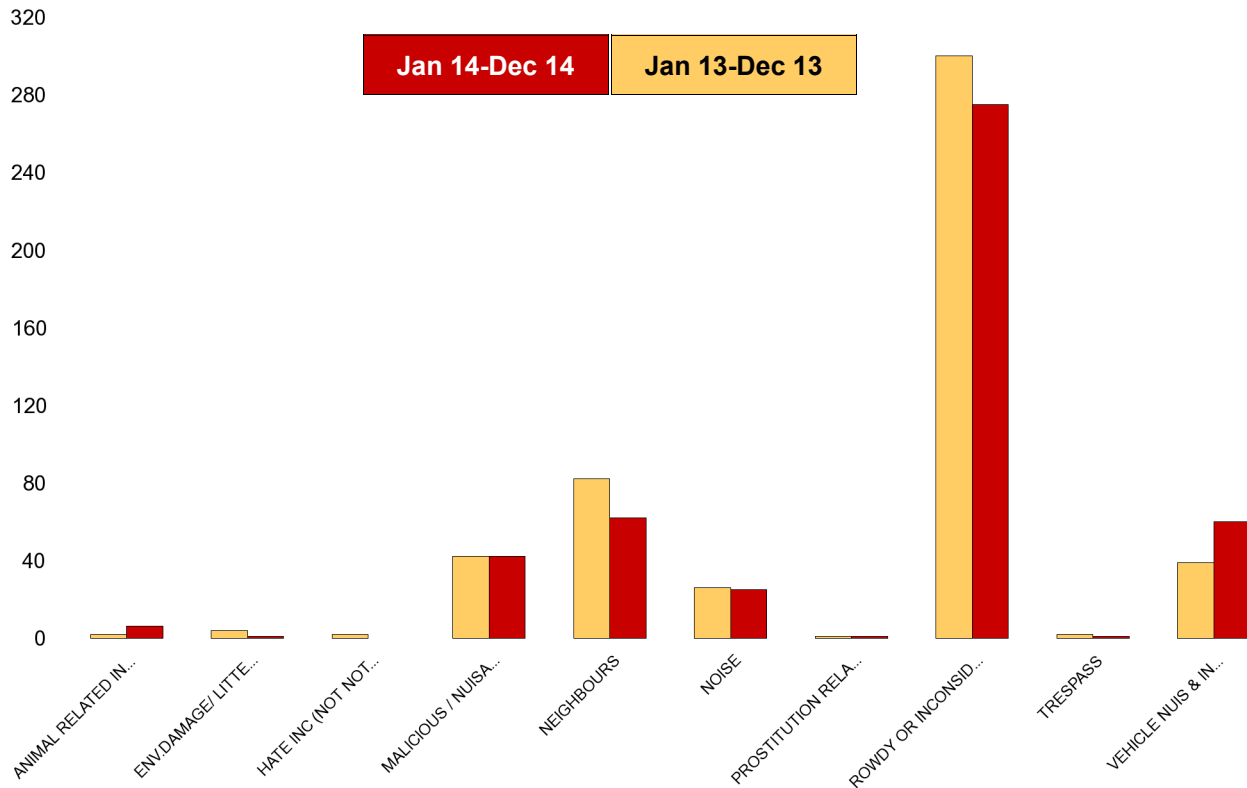

Kettering Town Forum Report

Avondale Grange

NSIR Closing Cat. 1 Desc	No of Incidents (Jan 14-Dec 14)	No of Incidents (Jan 13-Dec 13)	+/- Incidents	% Change Incidents
ANIMAL RELATED INC ANTI-SOCIAL	6	2	4	200%
ENV.DAMAGE/ LITTER/ NEEDLES	1	4	-3	-75%
HATE INC (NOT NOTIFIABLE CRIME	0	2	-2	-100%
MALICIOUS / NUISANCE COMMS	42	42	0	0%
NEIGHBOURS	62	82	-20	-24%
NOISE	25	26	-1	-4%
PROSTITUTION RELATED ACTIVITY	1	1	0	0%
ROWDY OR INCONSIDERATE BEHAV	275	300	-25	-8%
TRESPASS	1	2	-1	-50%
VEHICLE NUIS & INAPPROP VEH US	60	39	21	54%
Sum:	473	500	-27	-5%