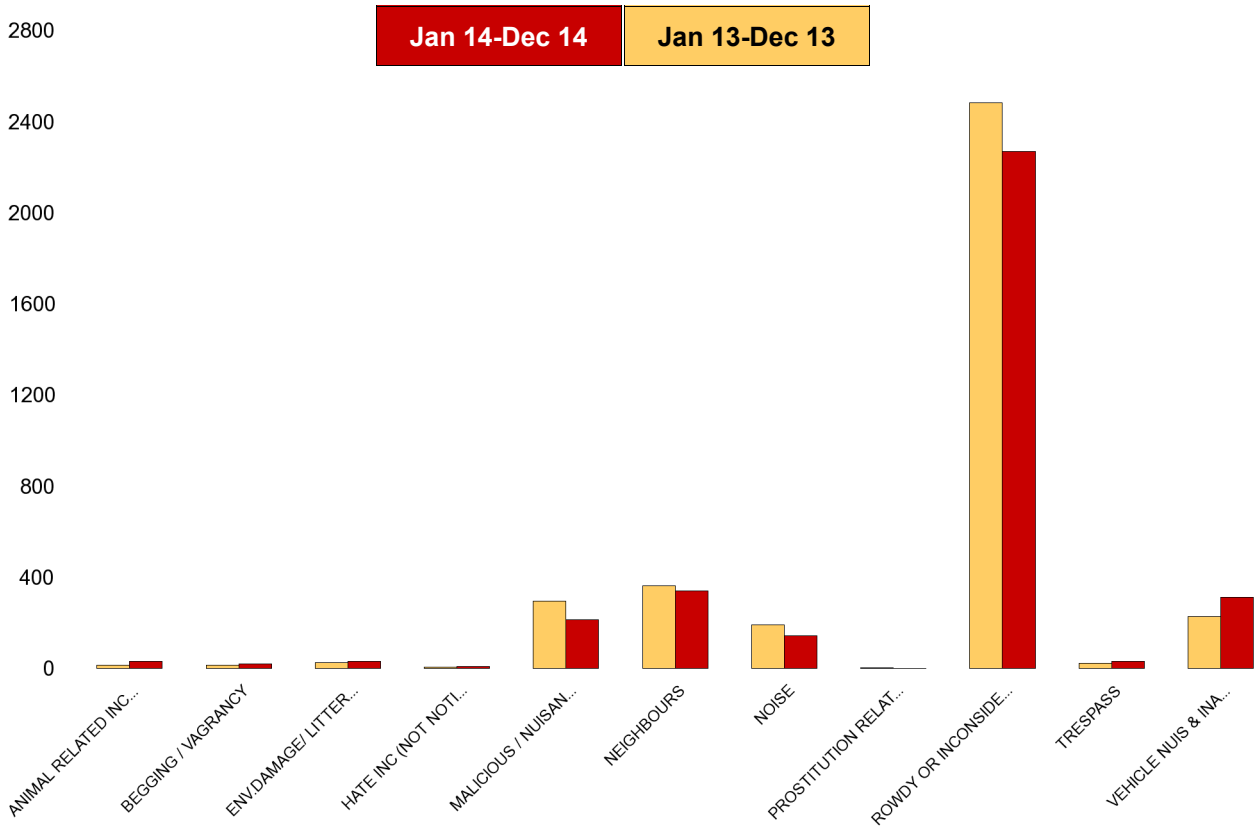

Kettering Town Forum Report

Kettering Town SCT - ASB

NSIR Closing Cat. 1 Desc	No of Incidents (Jan 14-Dec 14)	No of Incidents (Jan 13-Dec 13)	+/- Incidents	% Change Incidents
ANIMAL RELATED INC ANTI-SOCIAL	31	16	15	94%
BEGGING / VAGRANCY	22	16	6	38%
ENV.DAMAGE/ LITTER/ NEEDLES	31	27	4	15%
HATE INC (NOT NOTIFIABLE CRIME	9	7	2	29%
MALICIOUS / NUISANCE COMMS	214	296	-82	-28%
NEIGHBOURS	342	365	-23	-6%
NOISE	145	192	-47	-24%
PROSTITUTION RELATED ACTIVITY	1	5	-4	-80%
ROWDY OR INCONSIDERATE BEHAV	2272	2486	-214	-9%
TRESPASS	33	24	9	38%
VEHICLE NUIS & INAPPROP VEH US	313	228	85	37%
Sum:	3413	3662	-249	-7%