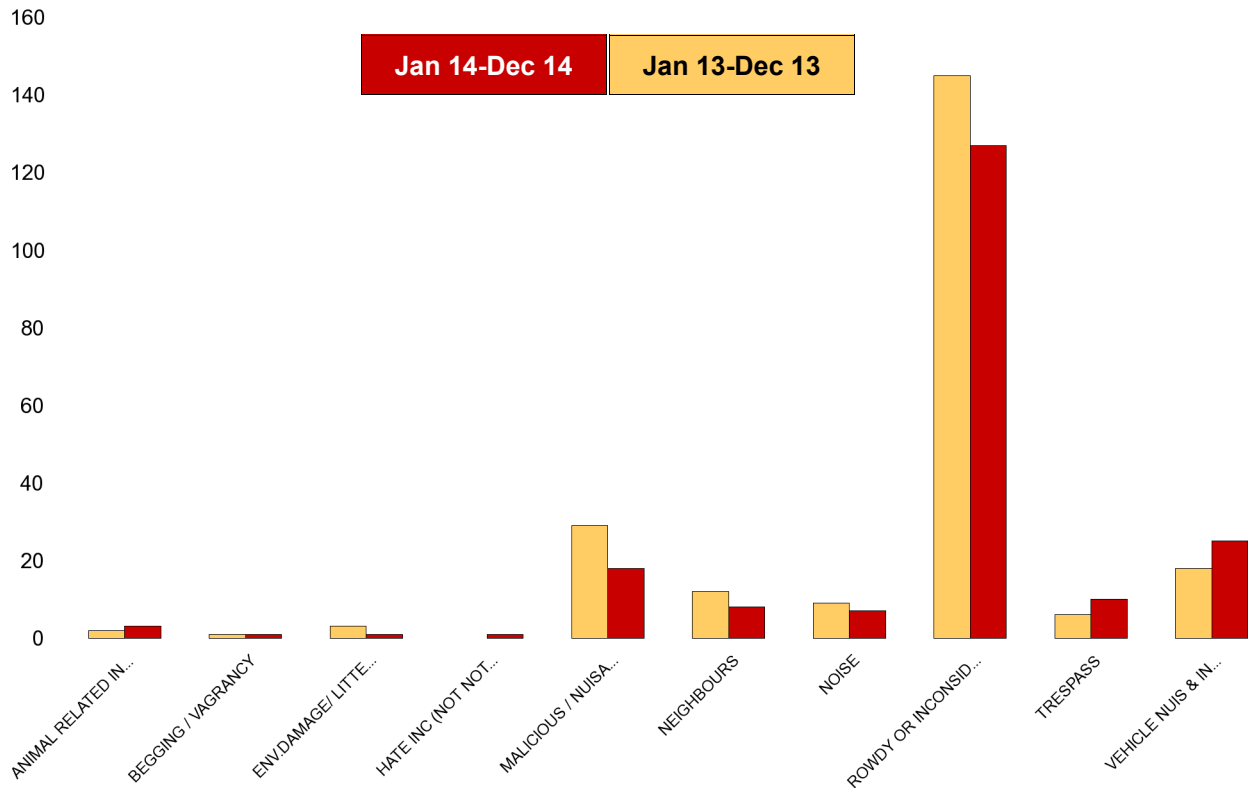

Kettering Town Forum Report

St Peters

NSIR Closing Cat. 1 Desc	No of Incidents (Jan 14-Dec 14)	No of Incidents (Jan 13-Dec 13)	+/- Incidents	% Change Incidents
ANIMAL RELATED INC ANTI-SOCIAL	3	2	1	50%
BEGGING / VAGRANCY	1	1	0	0%
ENV.DAMAGE/ LITTER/ NEEDLES	1	3	-2	-67%
HATE INC (NOT NOTIFIABLE CRIME	1	0	1	0%
MALICIOUS / NUISANCE COMMS	18	29	-11	-38%
NEIGHBOURS	8	12	-4	-33%
NOISE	7	9	-2	-22%
ROWDY OR INCONSIDERATE BEHAV	127	145	-18	-12%
TRESPASS	10	6	4	67%
VEHICLE NUIS & INAPPROP VEH US	25	18	7	39%
Sum:	201	225	-24	-11%