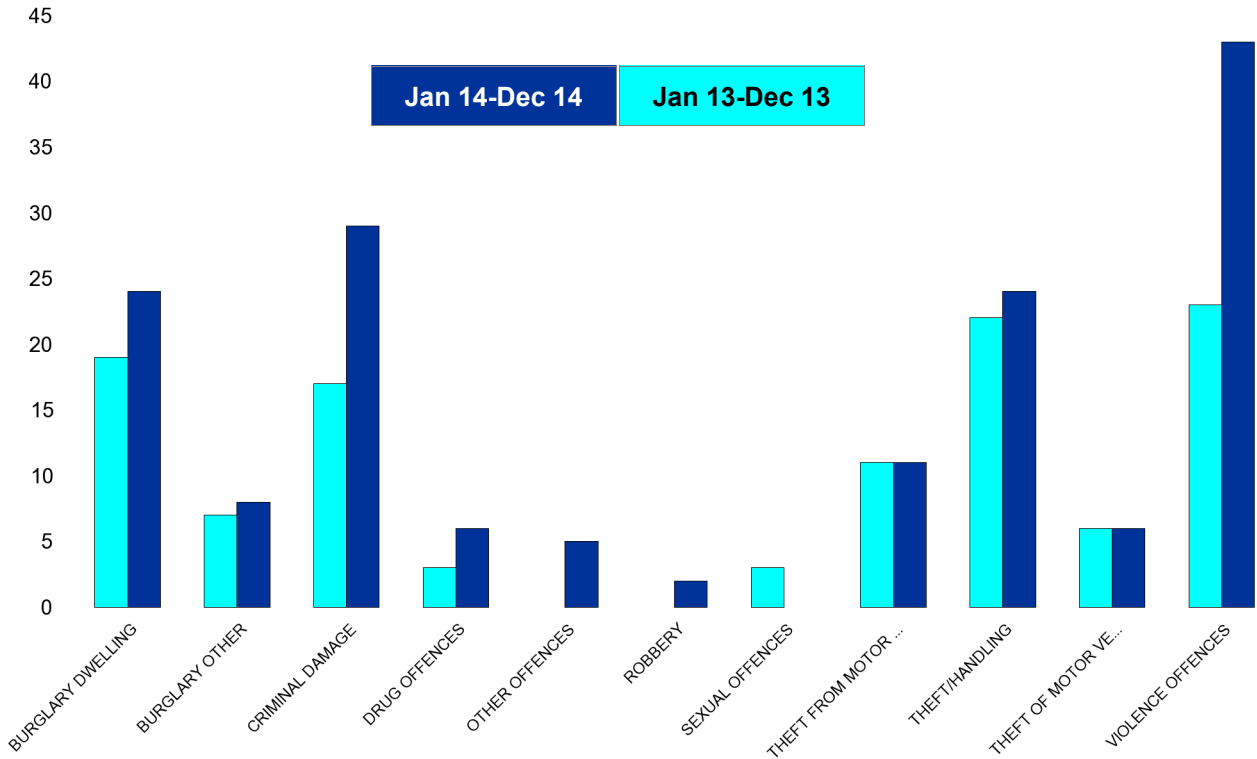

Kettering Town Forum Report

Brambleside

HO Group	No of Crimes (Jan 14-Dec 14)	No of Crimes (Jan 13-Dec 13)	+/- Crime	% Change
BURGLARY DWELLING	24	19	5	26%
BURGLARY OTHER	8	7	1	14%
CRIMINAL DAMAGE	29	17	12	71%
DRUG OFFENCES	6	3	3	100%
OTHER OFFENCES	5	0	5	0%
ROBBERY	2	0	2	0%
SEXUAL OFFENCES	0	3	-3	-100%
THEFT FROM MOTOR VEHICLES	11	11	0	0%
THEFT/HANDLING	24	22	2	9%
THEFT OF MOTOR VEHICLES	6	6	0	0%
VIOLENCE OFFENCES	43	23	20	87%
Sum:	158	111	47	42%

No of Resolved Outcome Crimes	Detection Rate (Past 12 Months)
0	0%
0	0%
2	7%
2	33%
0	0%
2	100%
2	0%
0	0%
5	21%
3	50%
14	33%
30	19%