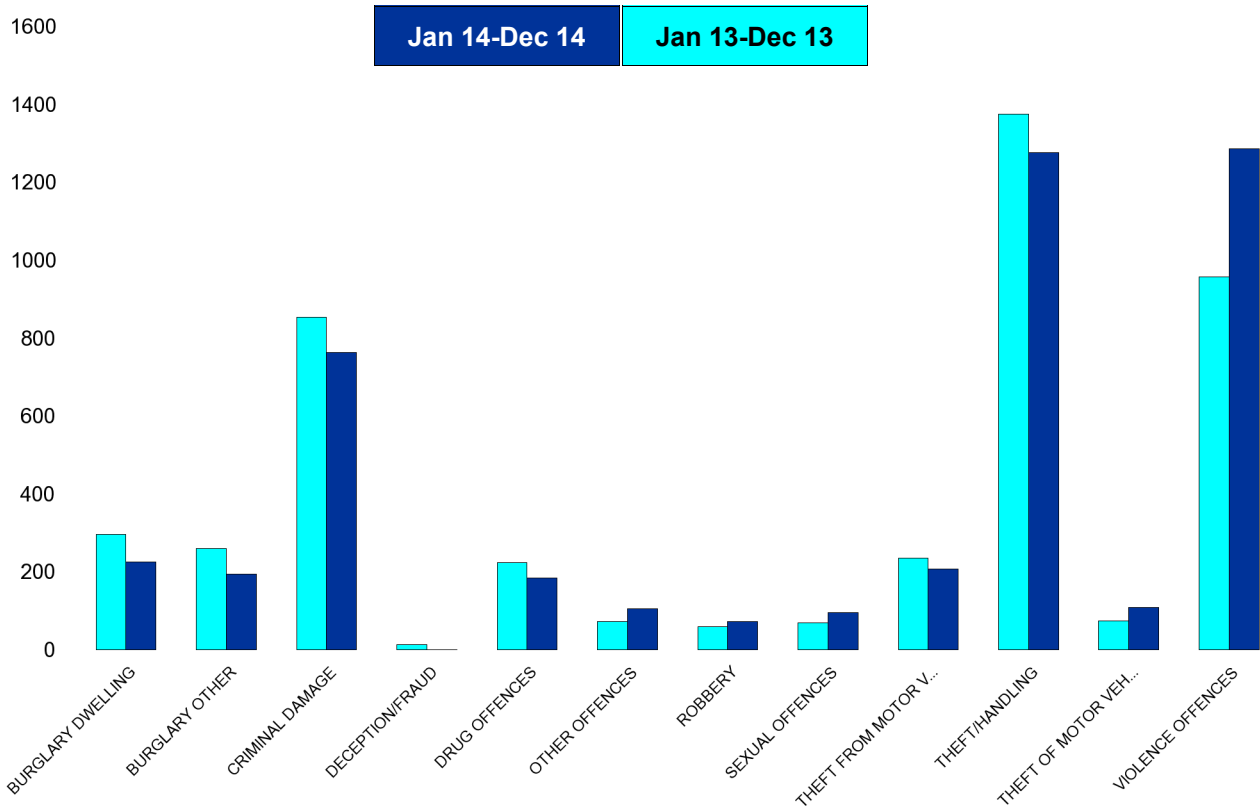

## Kettering Town SCT - Crime

HO Group	No of Crimes (Jan 14-Dec 14)	No of Crimes (Jan 13-Dec 13)	+/- Crime	% Change	No of Resolved Outcome Crimes	Detection Rate (Past 12 Months)
BURGLARY DWELLING	225	297	-72	-24%	29	13%
BURGLARY OTHER	195	260	-65	-25%	15	8%
CRIMINAL DAMAGE	763	854	-91	-11%	151	20%
DECEPTION/FRAUD	1	13	-12	-92%	2	200%
DRUG OFFENCES	185	224	-39	-17%	149	81%
OTHER OFFENCES	106	72	34	47%	63	59%
ROBBERY	72	59	13	22%	24	33%
SEXUAL OFFENCES	96	69	27	39%	21	22%
THEFT FROM MOTOR VEHICLES	207	236	-29	-12%	11	5%
THEFT/HANDLING	1276	1375	-99	-7%	416	33%
THEFT OF MOTOR VEHICLES	108	75	33	44%	26	24%
VIOLENCE OFFENCES	1287	958	329	34%	427	33%
<b>Sum:</b>	<b>4521</b>	<b>4492</b>	<b>29</b>	<b>1%</b>	<b>1334</b>	<b>30%</b>