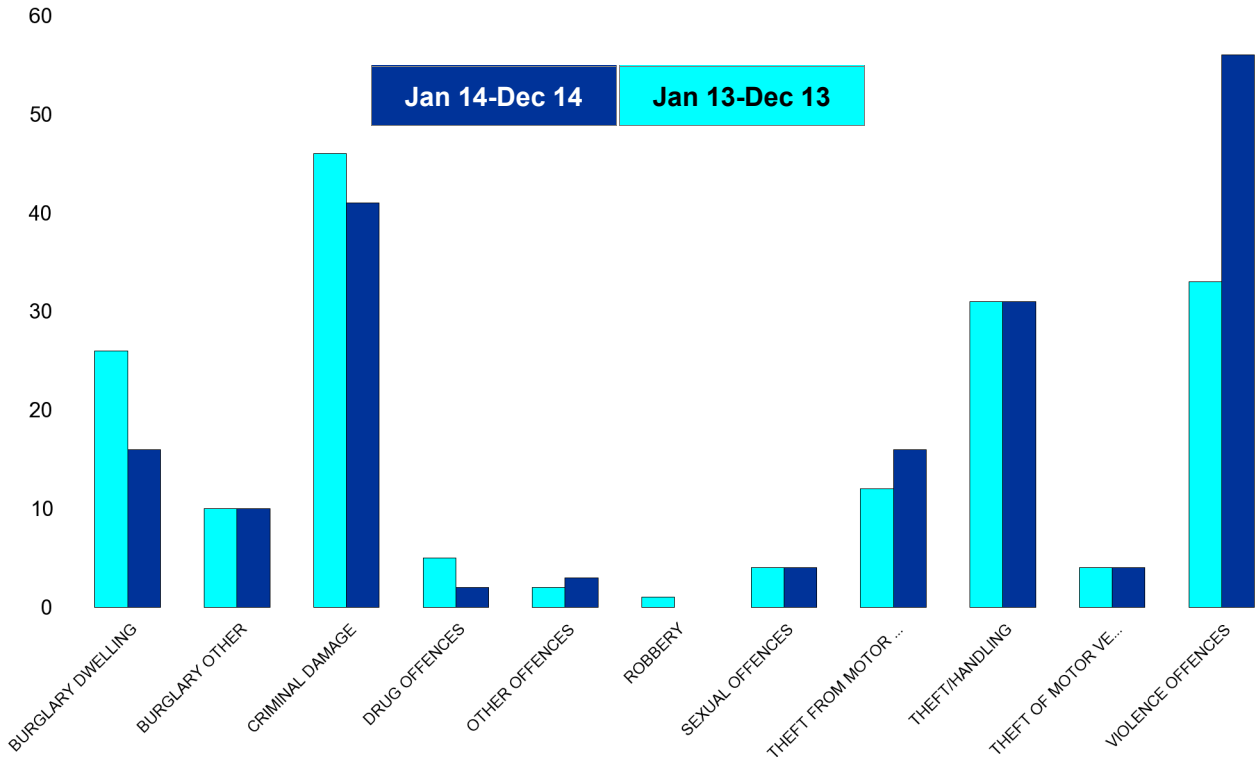

Kettering Town Forum Report

Ise Lodge

HO Group	No of Crimes (Jan 14-Dec 14)	No of Crimes (Jan 13-Dec 13)	+/- Crime	% Change	No of Resolved Outcome Crimes	Detection Rate (Past 12 Months)
BURGLARY DWELLING	16	26	-10	-38%	2	13%
BURGLARY OTHER	10	10	0	0%	0	0%
CRIMINAL DAMAGE	41	46	-5	-11%	5	12%
DRUG OFFENCES	2	5	-3	-60%	2	100%
OTHER OFFENCES	3	2	1	50%	0	0%
ROBBERY	0	1	-1	-100%	0	0%
SEXUAL OFFENCES	4	4	0	0%	0	0%
THEFT FROM MOTOR VEHICLES	16	12	4	33%	0	0%
THEFT/HANDLING	31	31	0	0%	2	6%
THEFT OF MOTOR VEHICLES	4	4	0	0%	0	0%
VIOLENCE OFFENCES	56	33	23	70%	21	38%
Sum:	183	174	9	5%	32	17%