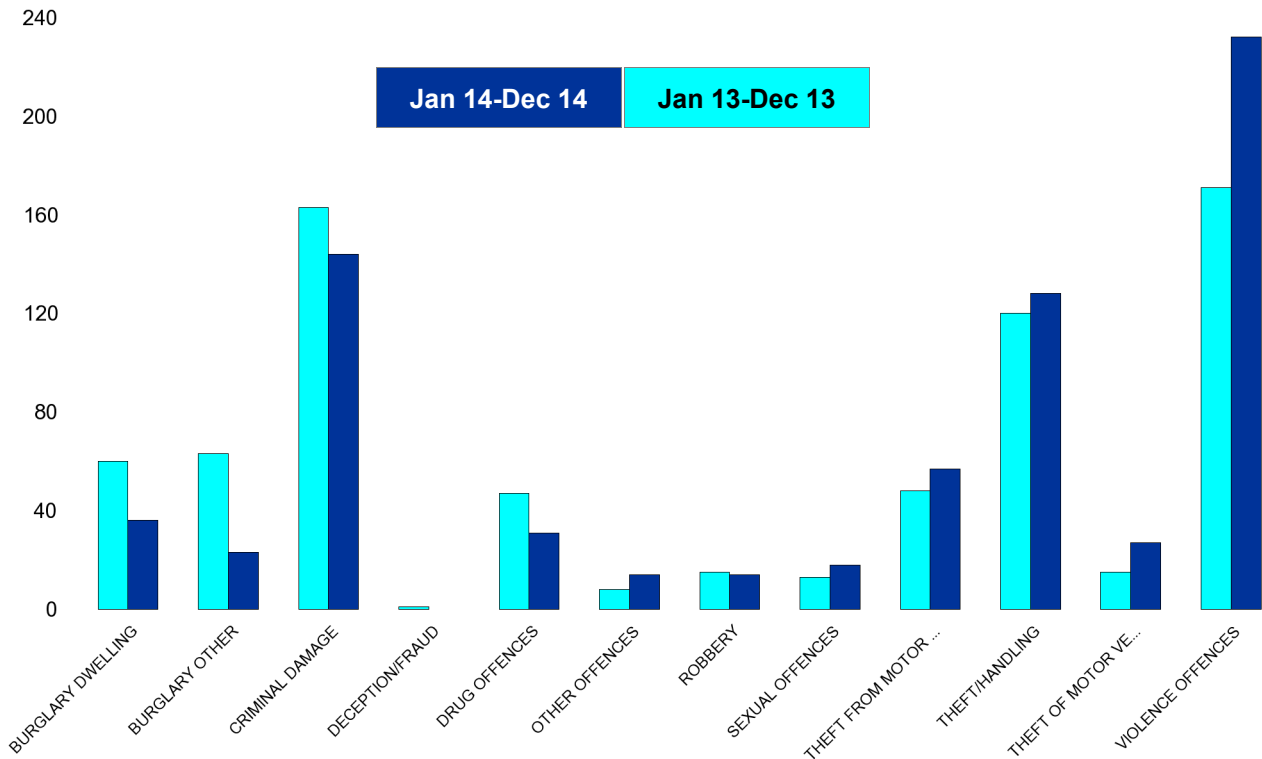

Kettering Town Forum Report

All Saints

HO Group	No of Crimes (Jan 14-Dec 14)	No of Crimes (Jan 13-Dec 13)	+/- Crime	% Change
BURGLARY DWELLING	36	60	-24	-40%
BURGLARY OTHER	23	63	-40	-63%
CRIMINAL DAMAGE	144	163	-19	-12%
DECEPTION/FRAUD	0	1	-1	-100%
DRUG OFFENCES	31	47	-16	-34%
OTHER OFFENCES	14	8	6	75%
ROBBERY	14	15	-1	-7%
SEXUAL OFFENCES	18	13	5	38%
THEFT FROM MOTOR VEHICLES	57	48	9	19%
THEFT/HANDLING	128	120	8	7%
THEFT OF MOTOR VEHICLES	27	15	12	80%
VIOLENCE OFFENCES	232	171	61	36%
Sum:	724	724	0	0%

No of Resolved Outcome Crimes	Detection Rate (Past 12 Months)
6	17%
2	9%
22	15%
0	0%
26	84%
9	64%
3	21%
5	28%
2	4%
35	27%
9	33%
71	31%
190	26%