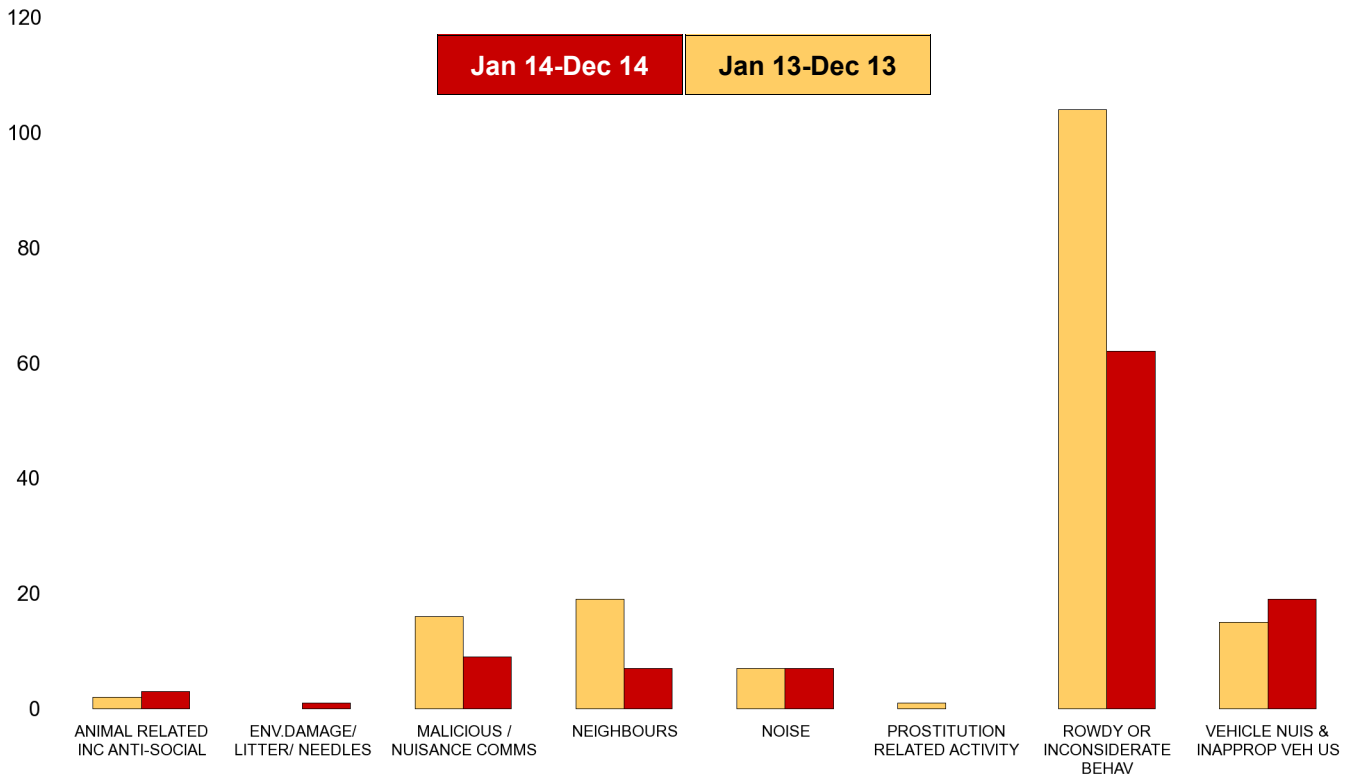

Kettering Town Forum Report

Ise Lodge

NSIR Closing Cat. 1 Desc	No of Incidents (Jan 14-Dec 14)	No of Incidents (Jan 13-Dec 13)	+/- Incidents	% Change Incidents
ANIMAL RELATED INC ANTI-SOCIAL	3	2	1	50%
ENV.DAMAGE/ LITTER/ NEEDLES	1	0	1	0%
MALICIOUS / NUISANCE COMMS	9	16	-7	-44%
NEIGHBOURS	7	19	-12	-63%
NOISE	7	7	0	0%
PROSTITUTION RELATED ACTIVITY	0	1	-1	-100%
ROWDY OR INCONSIDERATE BEHAV	62	104	-42	-40%
VEHICLE NUIS & INAPPROP VEH US	19	15	4	27%
Sum:	108	164	-56	-34%