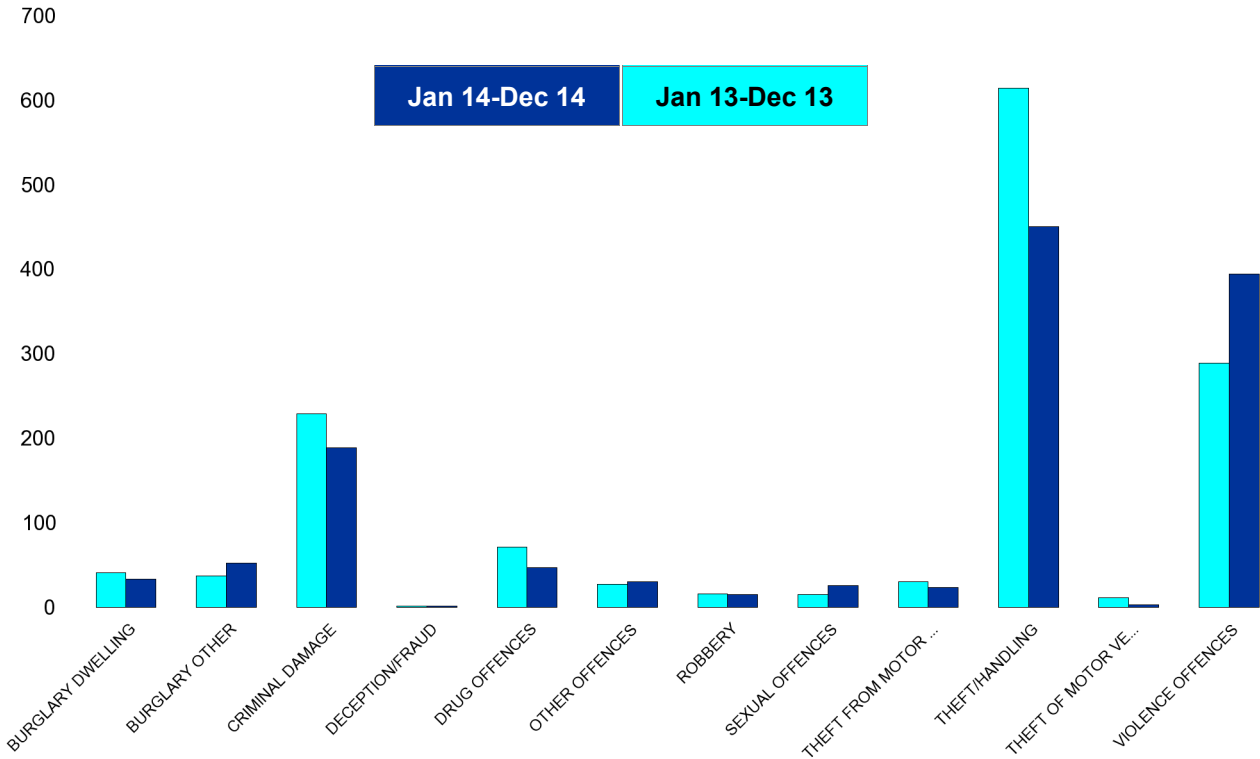

Kettering Town Forum Report

William Knibb

HO Group	No of Crimes (Jan 14-Dec 14)	No of Crimes (Jan 13-Dec 13)	+/- Crime	% Change
BURGLARY DWELLING	33	41	-8	-20%
BURGLARY OTHER	52	37	15	41%
CRIMINAL DAMAGE	189	229	-40	-17%
DECEPTION/FRAUD	1	1	0	0%
DRUG OFFENCES	47	71	-24	-34%
OTHER OFFENCES	30	27	3	11%
ROBBERY	15	16	-1	-6%
SEXUAL OFFENCES	26	15	11	73%
THEFT FROM MOTOR VEHICLES	23	30	-7	-23%
THEFT/HANDLING	450	614	-164	-27%
THEFT OF MOTOR VEHICLES	3	11	-8	-73%
VIOLENCE OFFENCES	394	289	105	36%
Sum:	1263	1381	-118	-9%

No of Resolved Outcome Crimes	Detection Rate (Past 12 Months)
7	21%
5	10%
53	28%
0	0%
37	79%
26	87%
6	40%
6	23%
1	4%
187	42%
1	33%
138	35%
467	37%