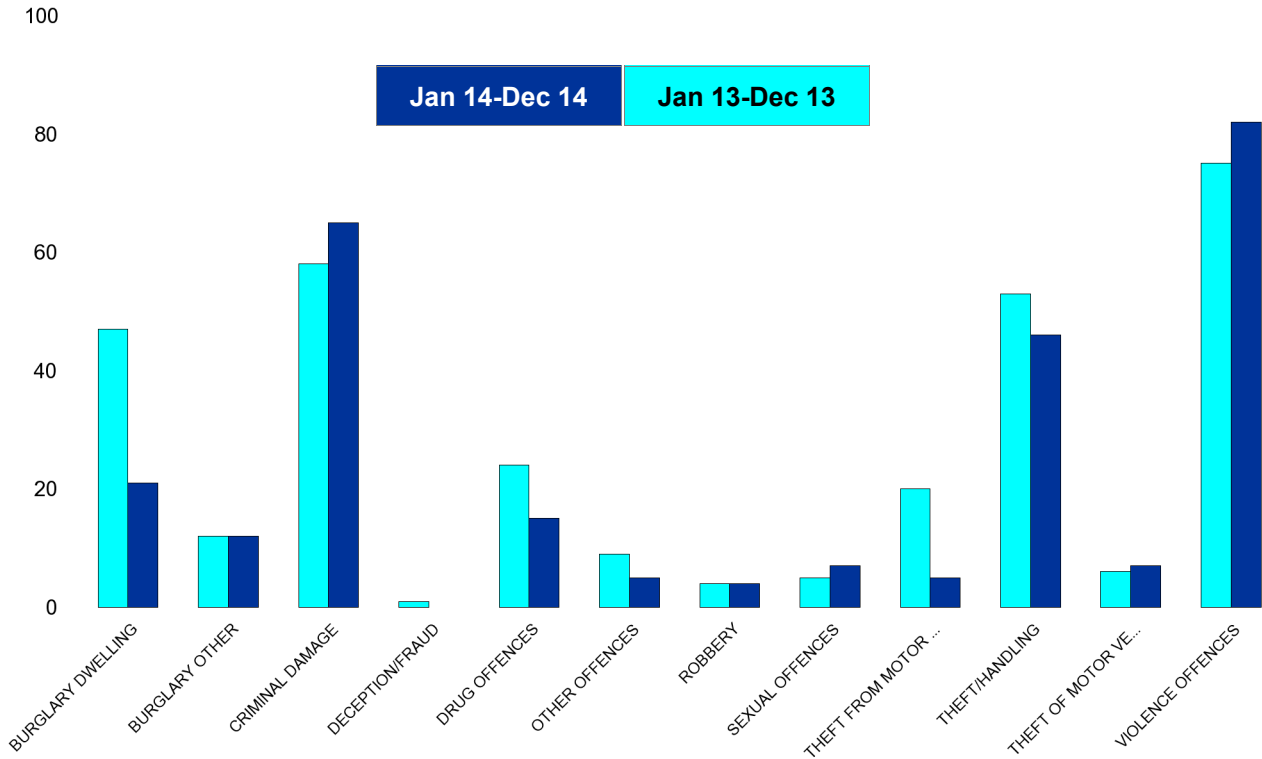

Kettering Town Forum Report

Pipers Hill

HO Group	No of Crimes (Jan 14-Dec 14)	No of Crimes (Jan 13-Dec 13)	+/- Crime	% Change	No of Resolved Outcome Crimes	Detection Rate (Past 12 Months)
BURGLARY DWELLING	21	47	-26	-55%	3	14%
BURGLARY OTHER	12	12	0	0%	0	0%
CRIMINAL DAMAGE	65	58	7	12%	9	14%
DECEPTION/FRAUD	0	1	-1	-100%	0	0%
DRUG OFFENCES	15	24	-9	-38%	12	80%
OTHER OFFENCES	5	9	-4	-44%	2	40%
ROBBERY	4	4	0	0%	1	25%
SEXUAL OFFENCES	7	5	2	40%	4	57%
THEFT FROM MOTOR VEHICLES	5	20	-15	-75%	1	20%
THEFT/HANDLING	46	53	-7	-13%	13	28%
THEFT OF MOTOR VEHICLES	7	6	1	17%	0	0%
VIOLENCE OFFENCES	82	75	7	9%	21	26%
Sum:	269	314	-45	-14%	66	25%