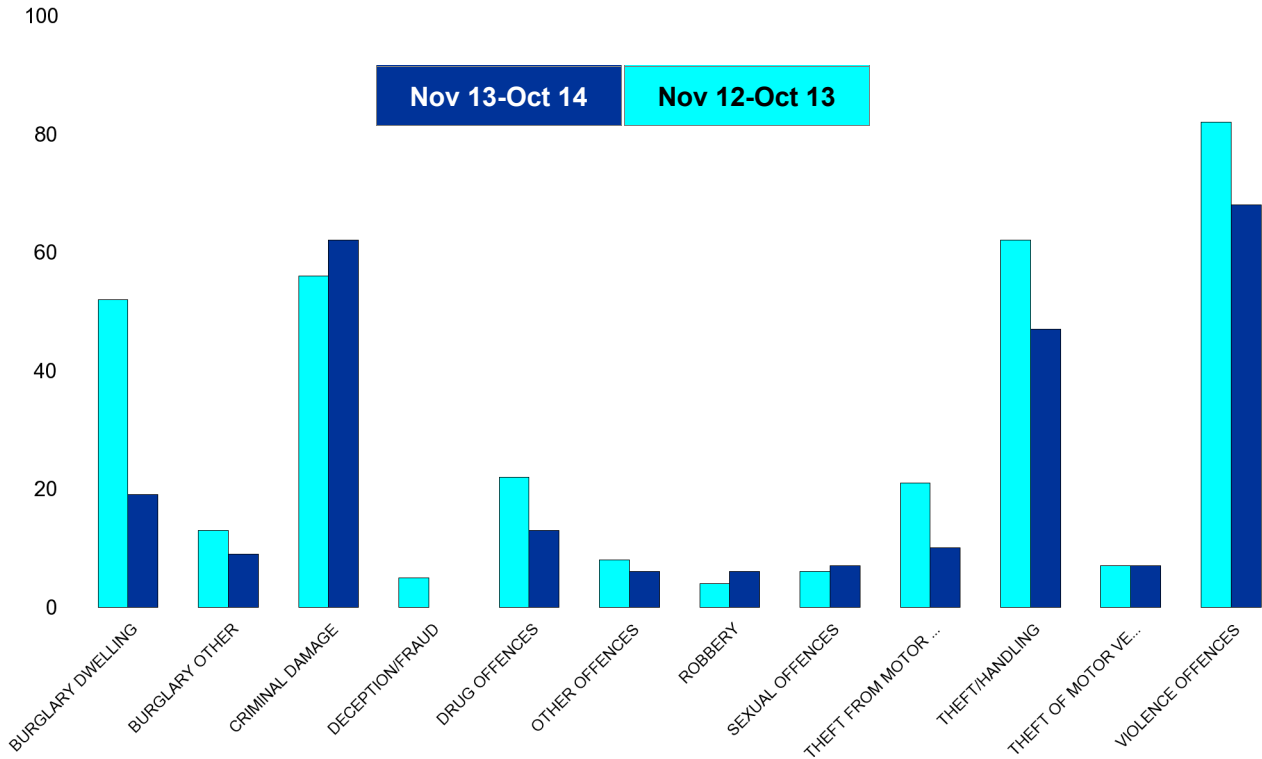

Kettering Town Forum Report

Pipers Hill

HO Group	No of Crimes (Nov 13-Oct 14)	No of Crimes (Nov 12-Oct 13)	+/- Crime	% Change
BURGLARY DWELLING	19	52	-33	-63%
BURGLARY OTHER	9	13	-4	-31%
CRIMINAL DAMAGE	62	56	6	11%
DECEPTION/FRAUD	0	5	-5	-100%
DRUG OFFENCES	13	22	-9	-41%
OTHER OFFENCES	6	8	-2	-25%
ROBBERY	6	4	2	50%
SEXUAL OFFENCES	7	6	1	17%
THEFT FROM MOTOR VEHICLES	10	21	-11	-52%
THEFT/HANDLING	47	62	-15	-24%
THEFT OF MOTOR VEHICLES	7	7	0	0%
VIOLENCE OFFENCES	68	82	-14	-17%
Sum:	254	338	-84	-25%

No of Resolved Outcome Crimes	Detection Rate (Past 12 Months)
3	16%
0	0%
8	13%
0	0%
12	92%
3	50%
1	17%
4	57%
1	10%
13	28%
0	0%
18	26%
63	25%