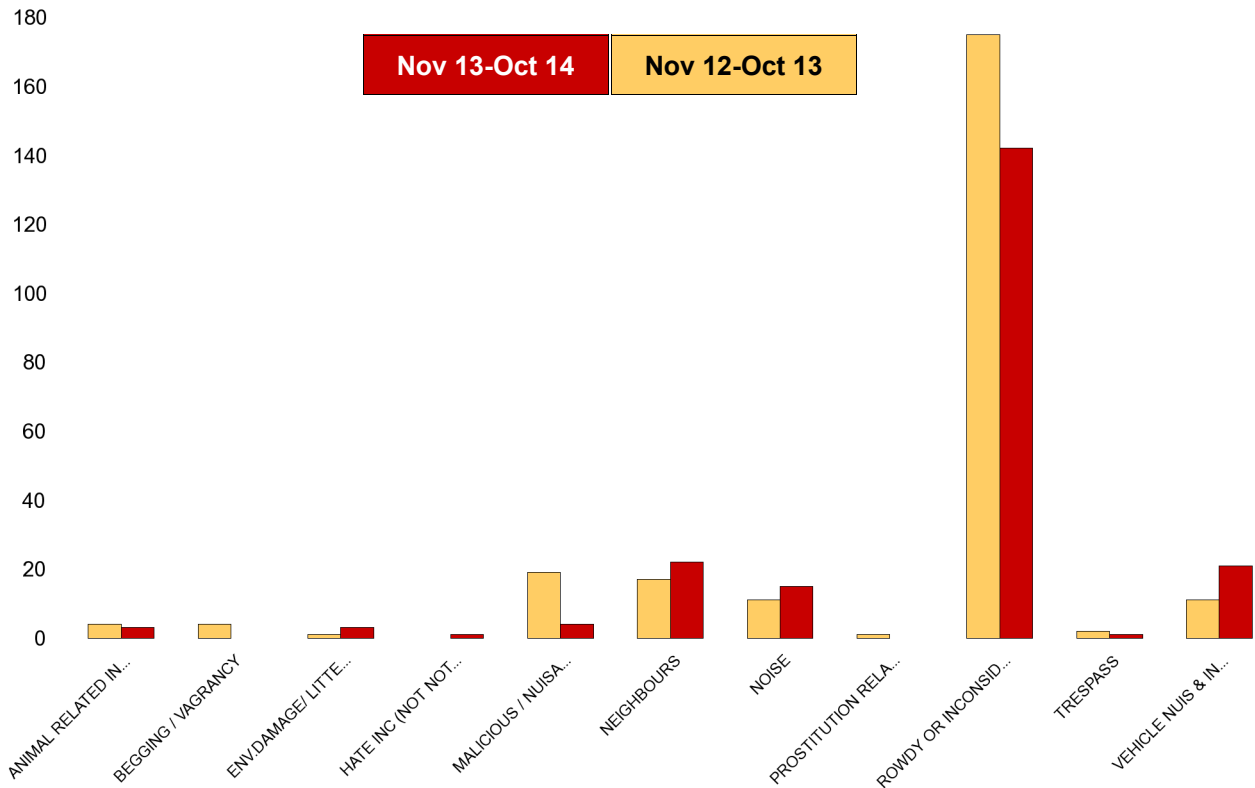

Kettering Town Forum Report

Northfield

NSIR Closing Cat. 1 Desc	No of Incidents (Nov 13-Oct 14)	No of Incidents (Nov 12-Oct 13)	+/- Incidents	% Change Incidents
ANIMAL RELATED INC ANTI-SOCIAL	3	4	-1	-25%
BEGGING / VAGRANCY	0	4	-4	-100%
ENV.DAMAGE/ LITTER/ NEEDLES	3	1	2	200%
HATE INC (NOT NOTIFIABLE CRIME	1	0	1	0%
MALICIOUS / NUISANCE COMMS	4	19	-15	-79%
NEIGHBOURS	22	17	5	29%
NOISE	15	11	4	36%
PROSTITUTION RELATED ACTIVITY	0	1	-1	-100%
ROWDY OR INCONSIDERATE BEHAV	142	175	-33	-19%
TRESPASS	1	2	-1	-50%
VEHICLE NUIS & INAPPROP VEH US	21	11	10	91%
Sum:	212	245	-33	-13%