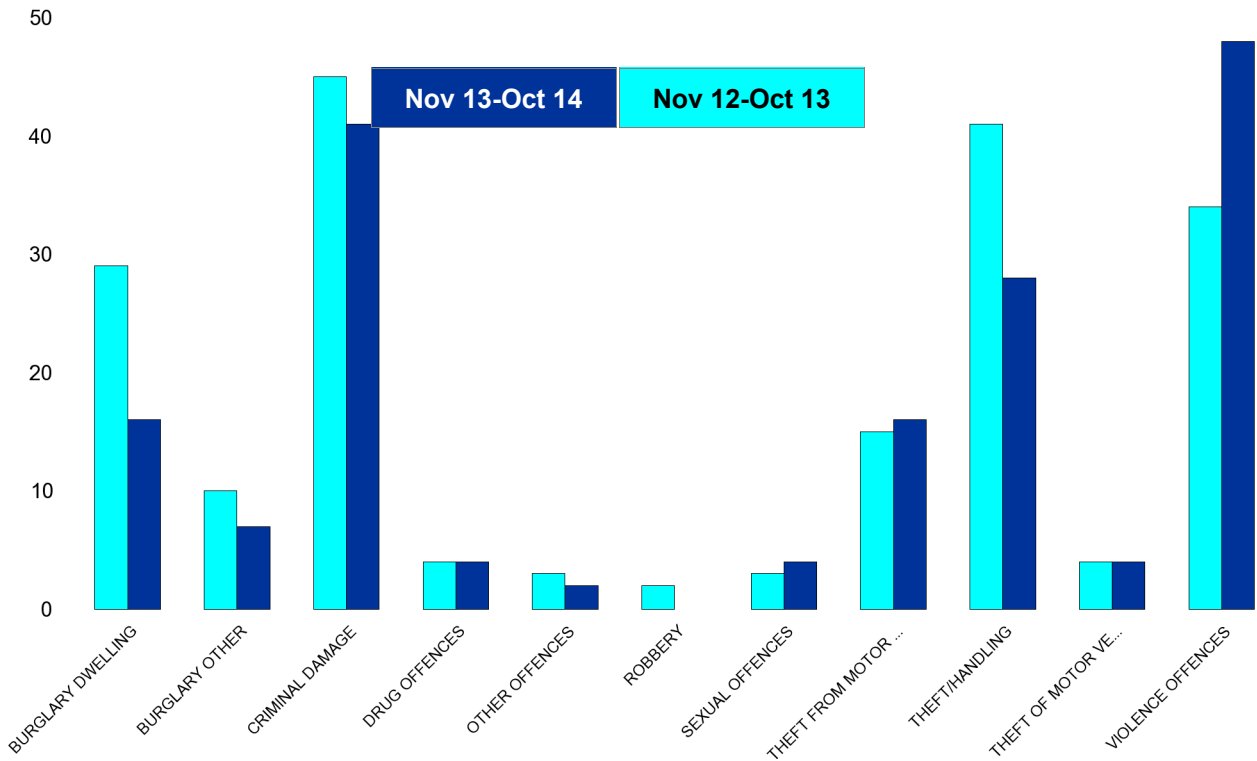

Kettering Town Forum Report

Ise Lodge

HO Group	No of Crimes (Nov 13-Oct 14)	No of Crimes (Nov 12-Oct 13)	+/- Crime	% Change
BURGLARY DWELLING	16	29	-13	-45%
BURGLARY OTHER	7	10	-3	-30%
CRIMINAL DAMAGE	41	45	-4	-9%
DRUG OFFENCES	4	4	0	0%
OTHER OFFENCES	2	3	-1	-33%
ROBBERY	0	2	-2	-100%
SEXUAL OFFENCES	4	3	1	33%
THEFT FROM MOTOR VEHICLES	16	15	1	7%
THEFT/HANDLING	28	41	-13	-32%
THEFT OF MOTOR VEHICLES	4	4	0	0%
VIOLENCE OFFENCES	48	34	14	41%
Sum:	170	190	-20	-11%

No of Resolved Outcome Crimes	Detection Rate (Past 12 Months)
1	6%
0	0%
4	10%
4	100%
0	0%
0	0%
0	0%
0	0%
6	21%
0	0%
15	31%
30	18%