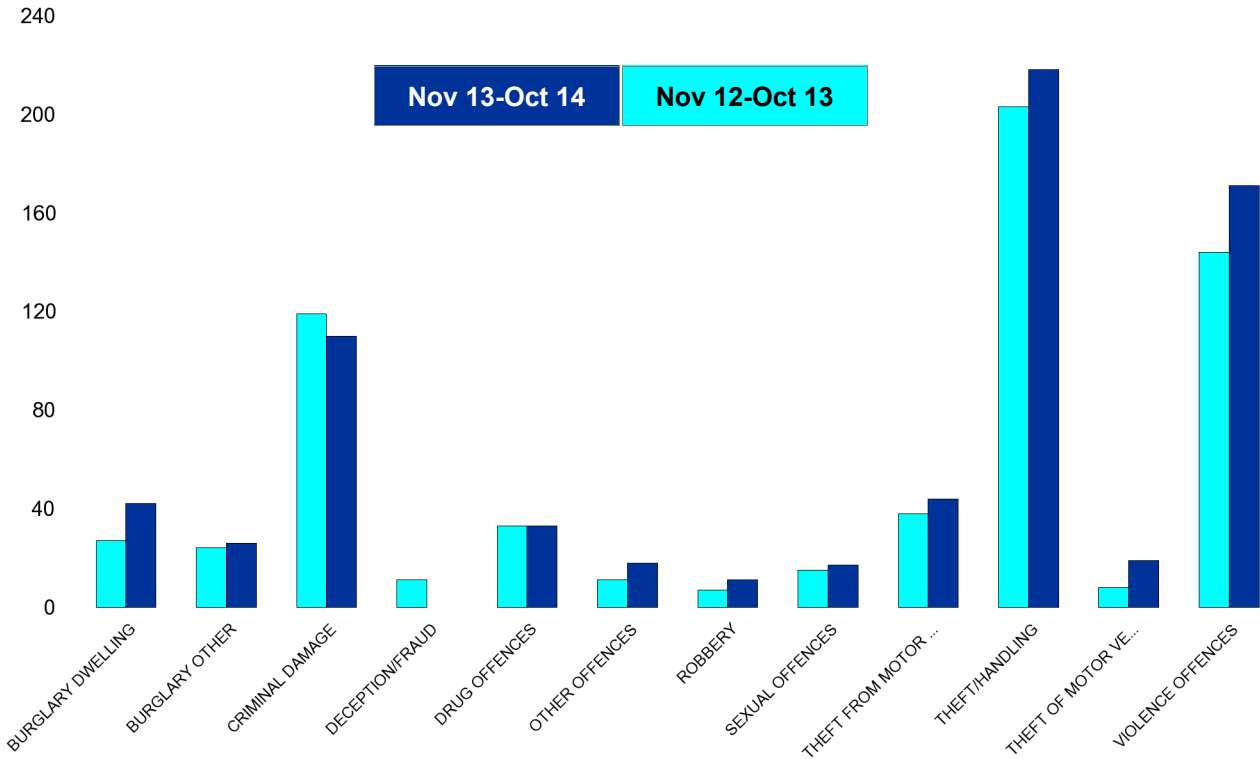

Kettering Town Forum Report

St Michaels and Wicksteed

HO Group	No of Crimes (Nov 13-Oct 14)	No of Crimes (Nov 12-Oct 13)	+/- Crime	% Change
BURGLARY DWELLING	42	27	15	56%
BURGLARY OTHER	26	24	2	8%
CRIMINAL DAMAGE	110	119	-9	-8%
DECEPTION/FRAUD	0	11	-11	-100%
DRUG OFFENCES	33	33	0	0%
OTHER OFFENCES	18	11	7	64%
ROBBERY	11	7	4	57%
SEXUAL OFFENCES	17	15	2	13%
THEFT FROM MOTOR VEHICLES	44	38	6	16%
THEFT/HANDLING	218	203	15	7%
THEFT OF MOTOR VEHICLES	19	8	11	138%
VIOLENCE OFFENCES	171	144	27	19%
Sum:	709	640	69	11%

No of Resolved Outcome Crimes	Detection Rate (Past 12 Months)
3	7%
0	0%
22	20%
0	0%
31	94%
11	61%
3	27%
3	18%
2	5%
62	28%
4	21%
60	35%
201	28%