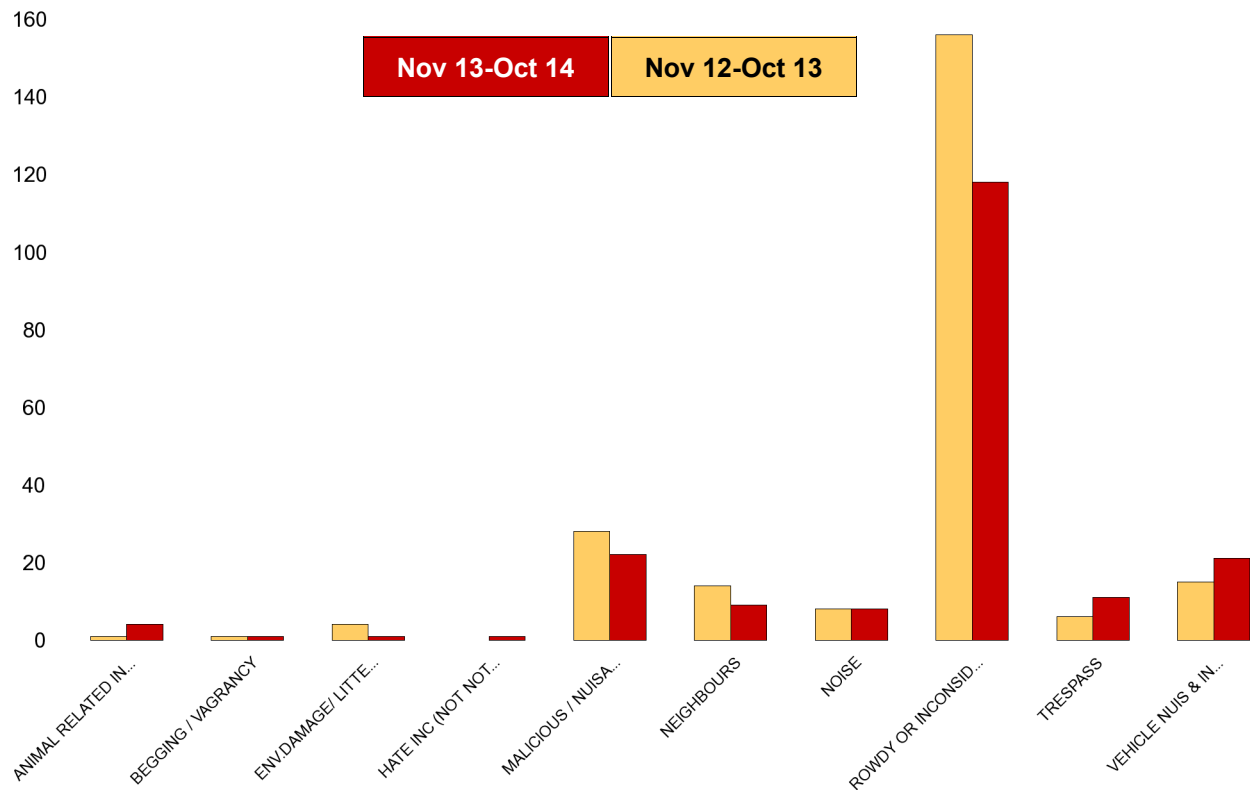

Kettering Town Forum Report

St Peters

NSIR Closing Cat. 1 Desc	No of Incidents (Nov 13-Oct 14)	No of Incidents (Nov 12-Oct 13)	+/- Incidents	% Change Incidents
ANIMAL RELATED INC ANTI-SOCIAL	4	1	3	300%
BEGGING / VAGRANCY	1	1	0	0%
ENV.DAMAGE/ LITTER/ NEEDLES	1	4	-3	-75%
HATE INC (NOT NOTIFIABLE CRIME	1	0	1	0%
MALICIOUS / NUISANCE COMMS	22	28	-6	-21%
NEIGHBOURS	9	14	-5	-36%
NOISE	8	8	0	0%
ROWDY OR INCONSIDERATE BEHAV	118	156	-38	-24%
TRESPASS	11	6	5	83%
VEHICLE NUIS & INAPPROP VEH US	21	15	6	40%
Sum:	196	233	-37	-16%