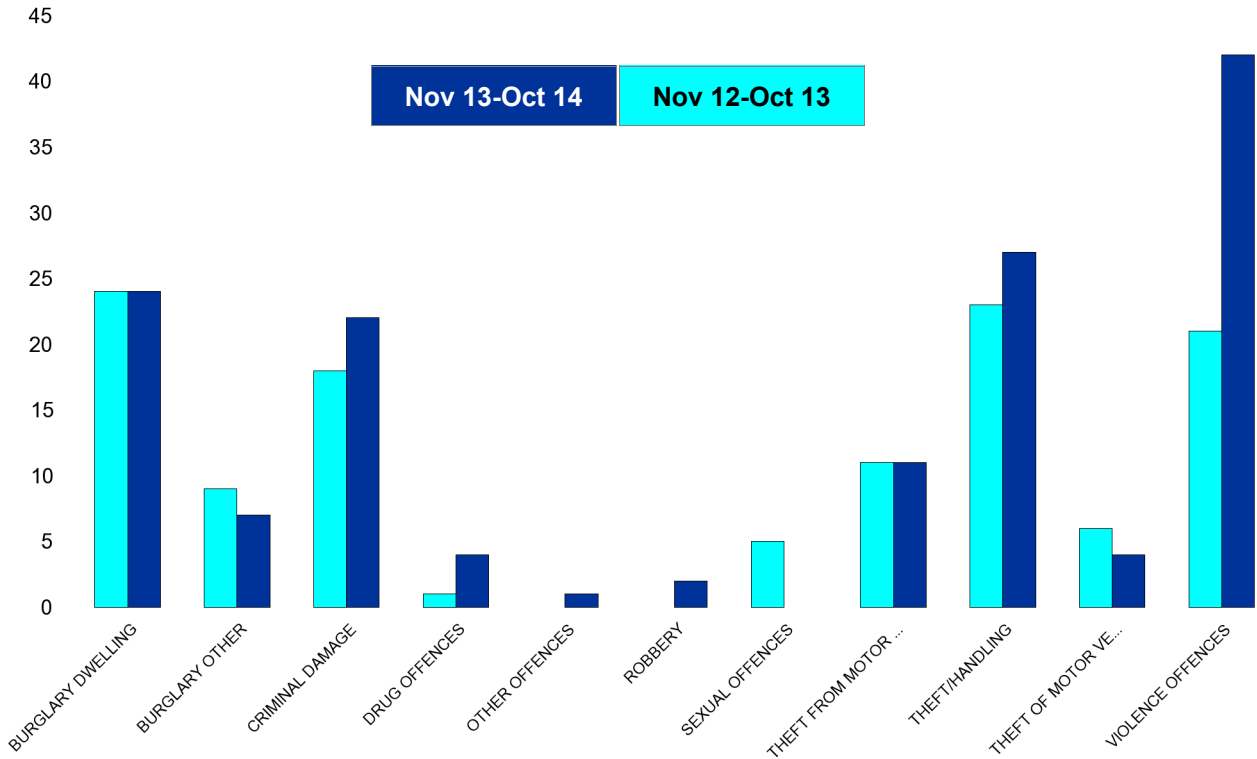

Kettering Town Forum Report

Brambleside

HO Group	No of Crimes (Nov 13-Oct 14)	No of Crimes (Nov 12-Oct 13)	+/- Crime	% Change
BURGLARY DWELLING	24	24	0	0%
BURGLARY OTHER	7	9	-2	-22%
CRIMINAL DAMAGE	22	18	4	22%
DRUG OFFENCES	4	1	3	300%
OTHER OFFENCES	1	0	1	0%
ROBBERY	2	0	2	0%
SEXUAL OFFENCES	0	5	-5	-100%
THEFT FROM MOTOR VEHICLES	11	11	0	0%
THEFT/HANDLING	27	23	4	17%
THEFT OF MOTOR VEHICLES	4	6	-2	-33%
VIOLENCE OFFENCES	42	21	21	100%
Sum:	144	118	26	22%

No of Resolved Outcome Crimes	Detection Rate (Past 12 Months)
0	0%
0	0%
2	9%
2	50%
0	0%
2	100%
2	0%
0	0%
8	30%
0	0%
13	31%
29	20%