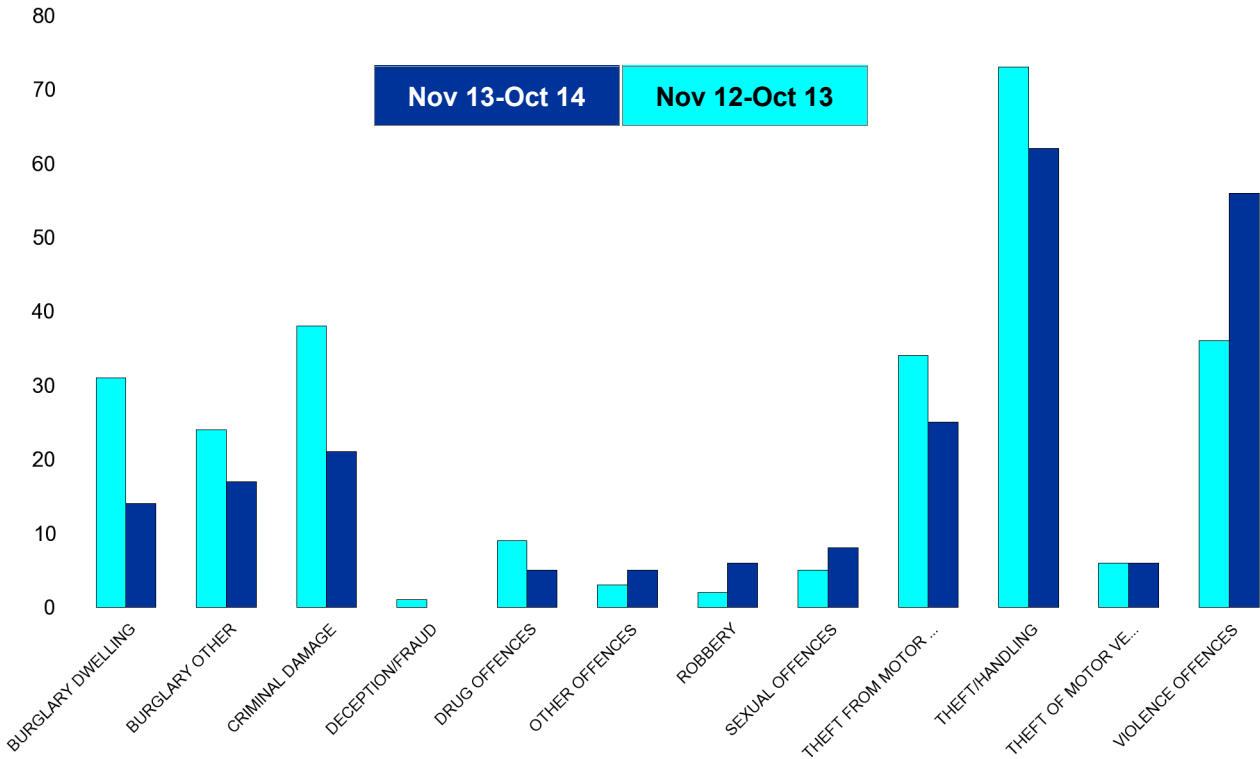

Kettering Town Forum Report

St Peters

HO Group	No of Crimes (Nov 13-Oct 14)	No of Crimes (Nov 12-Oct 13)	+/- Crime	% Change	No of Resolved Outcome Crimes	Detection Rate (Past 12 Months)
BURGLARY DWELLING	14	31	-17	-55%	2	14%
BURGLARY OTHER	17	24	-7	-29%	1	6%
CRIMINAL DAMAGE	21	38	-17	-45%	4	19%
DECEPTION/FRAUD	0	1	-1	-100%	0	0%
DRUG OFFENCES	5	9	-4	-44%	4	80%
OTHER OFFENCES	5	3	2	67%	4	80%
ROBBERY	6	2	4	200%	3	50%
SEXUAL OFFENCES	8	5	3	60%	0	0%
THEFT FROM MOTOR VEHICLES	25	34	-9	-26%	1	4%
THEFT/HANDLING	62	73	-11	-15%	16	26%
THEFT OF MOTOR VEHICLES	6	6	0	0%	1	17%
VIOLENCE OFFENCES	56	36	20	56%	21	38%
Sum:	225	262	-37	-14%	57	25%