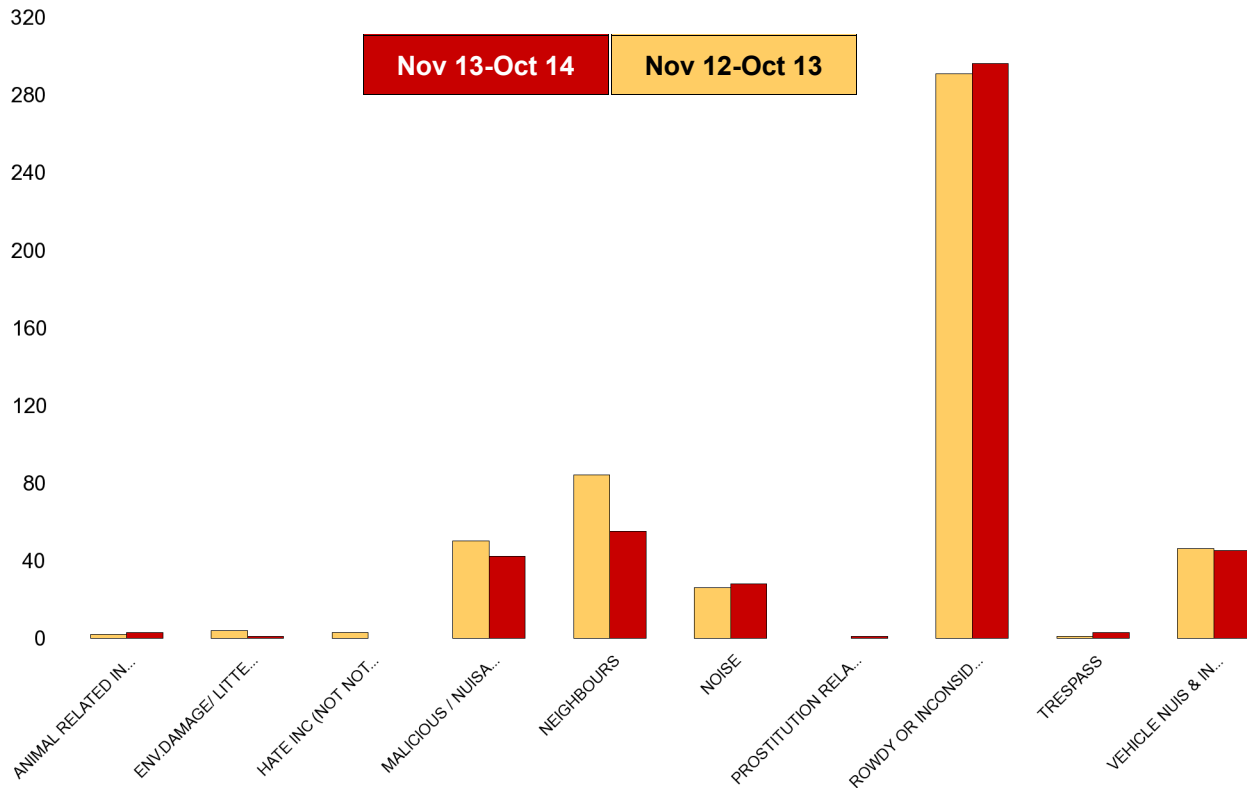

Kettering Town Forum Report

Avondale Grange

NSIR Closing Cat. 1 Desc	No of Incidents (Nov 13-Oct 14)	No of Incidents (Nov 12-Oct 13)	+/- Incidents	% Change Incidents
ANIMAL RELATED INC ANTI-SOCIAL	3	2	1	50%
ENV.DAMAGE/ LITTER/ NEEDLES	1	4	-3	-75%
HATE INC (NOT NOTIFIABLE CRIME	0	3	-3	-100%
MALICIOUS / NUISANCE COMMS	42	50	-8	-16%
NEIGHBOURS	55	84	-29	-35%
NOISE	28	26	2	8%
PROSTITUTION RELATED ACTIVITY	1	0	1	0%
ROWDY OR INCONSIDERATE BEHAV	296	291	5	2%
TRESPASS	3	1	2	200%
VEHICLE NUIS & INAPPROP VEH US	45	46	-1	-2%
Sum:	474	507	-33	-7%