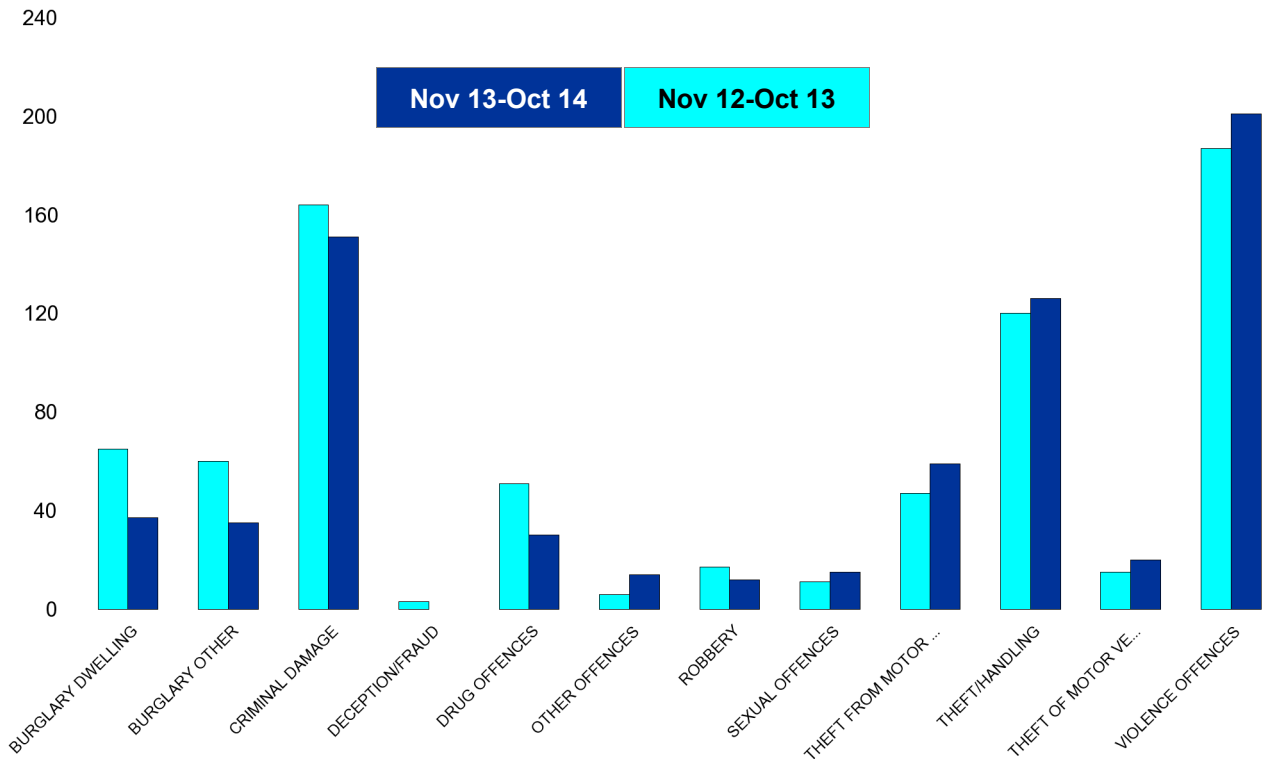

Kettering Town Forum Report

All Saints

HO Group	No of Crimes (Nov 13-Oct 14)	No of Crimes (Nov 12-Oct 13)	+/- Crime	% Change
BURGLARY DWELLING	37	65	-28	-43%
BURGLARY OTHER	35	60	-25	-42%
CRIMINAL DAMAGE	151	164	-13	-8%
DECEPTION/FRAUD	0	3	-3	-100%
DRUG OFFENCES	30	51	-21	-41%
OTHER OFFENCES	14	6	8	133%
ROBBERY	12	17	-5	-29%
SEXUAL OFFENCES	15	11	4	36%
THEFT FROM MOTOR VEHICLES	59	47	12	26%
THEFT/HANDLING	126	120	6	5%
THEFT OF MOTOR VEHICLES	20	15	5	33%
VIOLENCE OFFENCES	201	187	14	7%
Sum:	700	746	-46	-6%

No of Resolved Outcome Crimes	Detection Rate (Past 12 Months)
6	16%
2	6%
21	14%
0	0%
26	87%
10	71%
3	25%
5	33%
2	3%
35	28%
8	40%
62	31%
180	26%