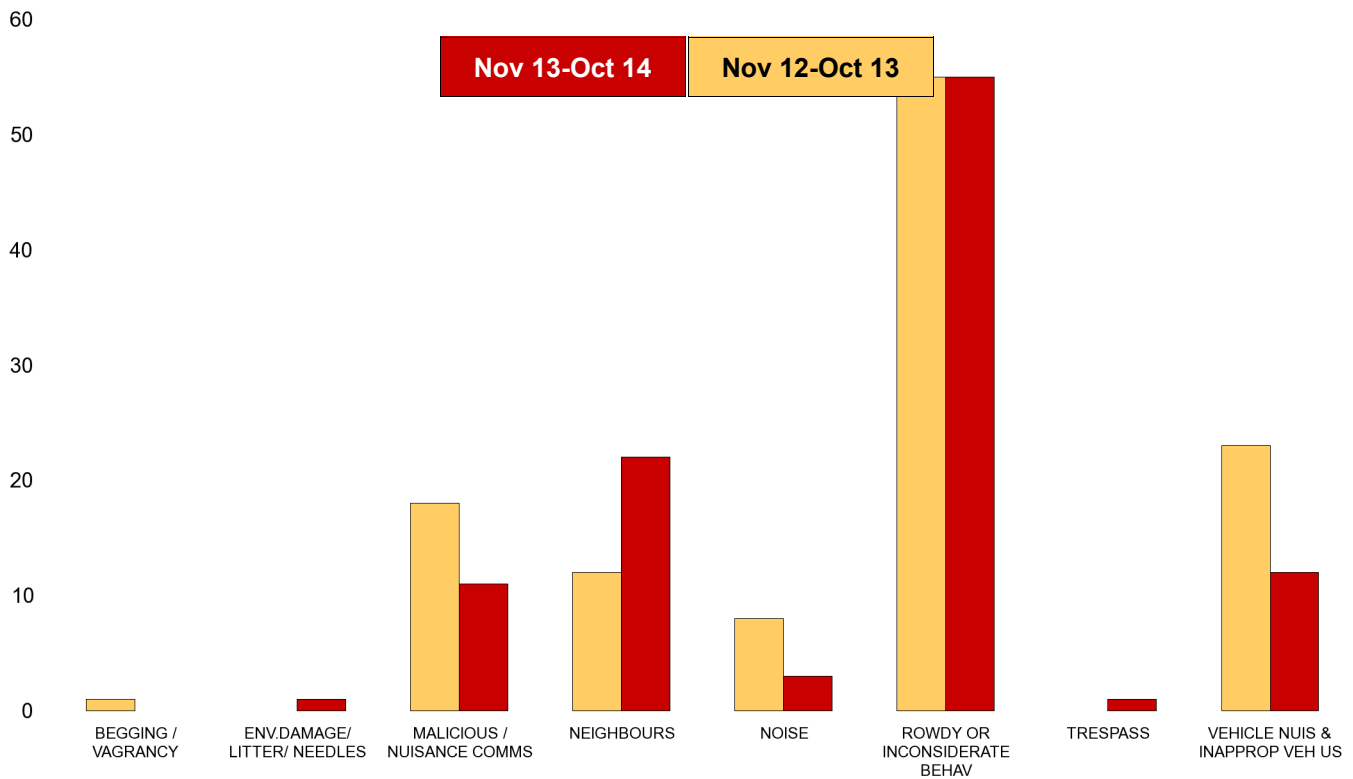

Kettering Town Forum Report

Brambleside

NSIR Closing Cat. 1 Desc	No of Incidents (Nov 13-Oct 14)	No of Incidents (Nov 12-Oct 13)	+/- Incidents	% Change Incidents
BEGGING / VAGRANCY	0	1	-1	-100%
ENV.DAMAGE/ LITTER/ NEEDLES	1	0	1	0%
MALICIOUS / NUISANCE COMMS	11	18	-7	-39%
NEIGHBOURS	22	12	10	83%
NOISE	3	8	-5	-63%
ROWDY OR INCONSIDERATE BEHAV	55	55	0	0%
TRESPASS	1	0	1	0%
VEHICLE NUIS & INAPPROP VEH US	12	23	-11	-48%
Sum:	105	117	-12	-10%