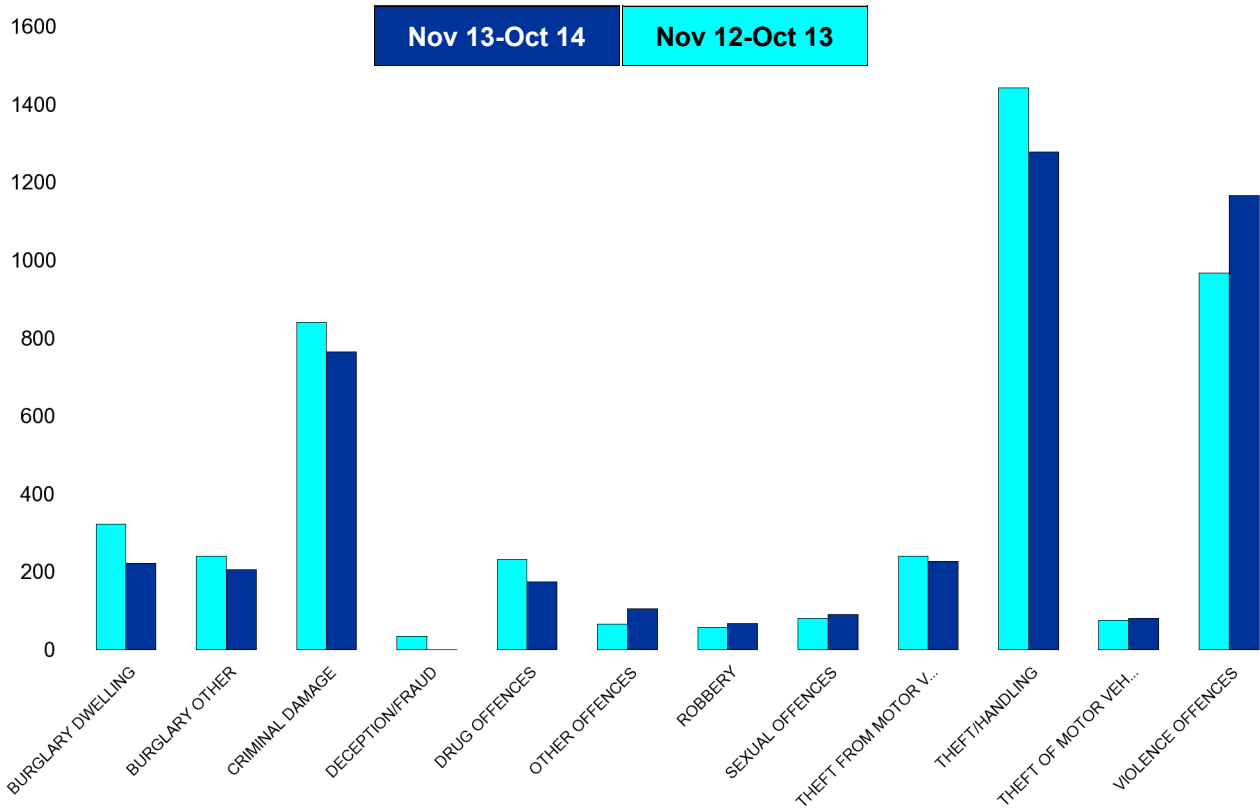

## Kettering Town SCT - Crime

HO Group	No of Crimes (Nov 13-Oct 14)	No of Crimes (Nov 12-Oct 13)	+/- Crime	% Change	No of Resolved Outcome Crimes	Detection Rate (Past 12 Months)
BURGLARY DWELLING	223	323	-100	-31%	24	11%
BURGLARY OTHER	206	241	-35	-15%	15	7%
CRIMINAL DAMAGE	765	841	-76	-9%	141	18%
DECEPTION/FRAUD	1	35	-34	-97%	3	300%
DRUG OFFENCES	175	232	-57	-25%	152	87%
OTHER OFFENCES	105	66	39	59%	66	63%
ROBBERY	68	57	11	19%	24	35%
SEXUAL OFFENCES	91	80	11	14%	20	22%
THEFT FROM MOTOR VEHICLES	227	240	-13	-5%	13	6%
THEFT/HANDLING	1279	1443	-164	-11%	439	34%
THEFT OF MOTOR VEHICLES	80	76	4	5%	18	23%
VIOLENCE OFFENCES	1166	968	198	20%	409	35%
<b>Sum:</b>	<b>4386</b>	<b>4602</b>	<b>-216</b>	<b>-5%</b>	<b>1324</b>	<b>30%</b>