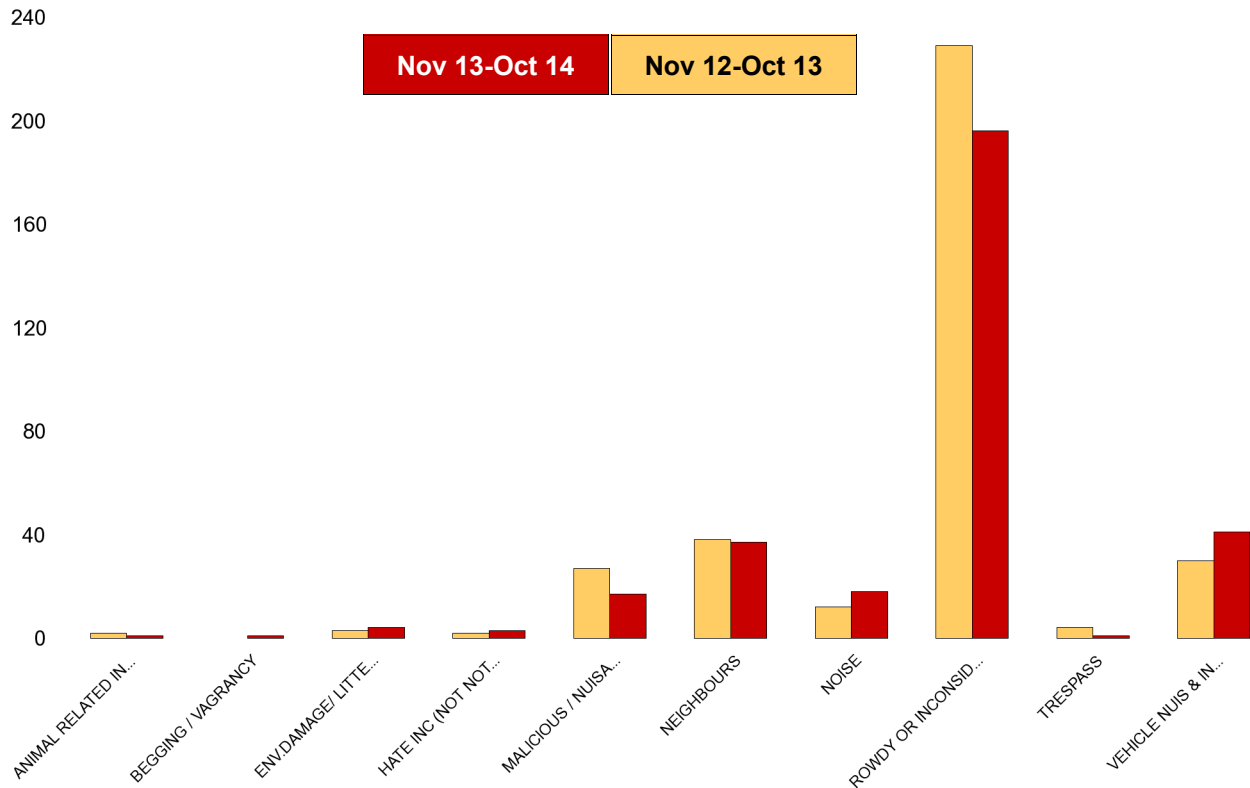

Kettering Town Forum Report

Pipers Hill

NSIR Closing Cat. 1 Desc	No of Incidents (Nov 13-Oct 14)	No of Incidents (Nov 12-Oct 13)	+/- Incidents	% Change Incidents
ANIMAL RELATED INC ANTI-SOCIAL	1	2	-1	-50%
BEGGING / VAGRANCY	1	0	1	0%
ENV.DAMAGE/ LITTER/ NEEDLES	4	3	1	33%
HATE INC (NOT NOTIFIABLE CRIME	3	2	1	50%
MALICIOUS / NUISANCE COMMS	17	27	-10	-37%
NEIGHBOURS	37	38	-1	-3%
NOISE	18	12	6	50%
ROWDY OR INCONSIDERATE BEHAV	196	229	-33	-14%
TRESPASS	1	4	-3	-75%
VEHICLE NUIS & INAPPROP VEH US	41	30	11	37%
Sum:	319	347	-28	-8%