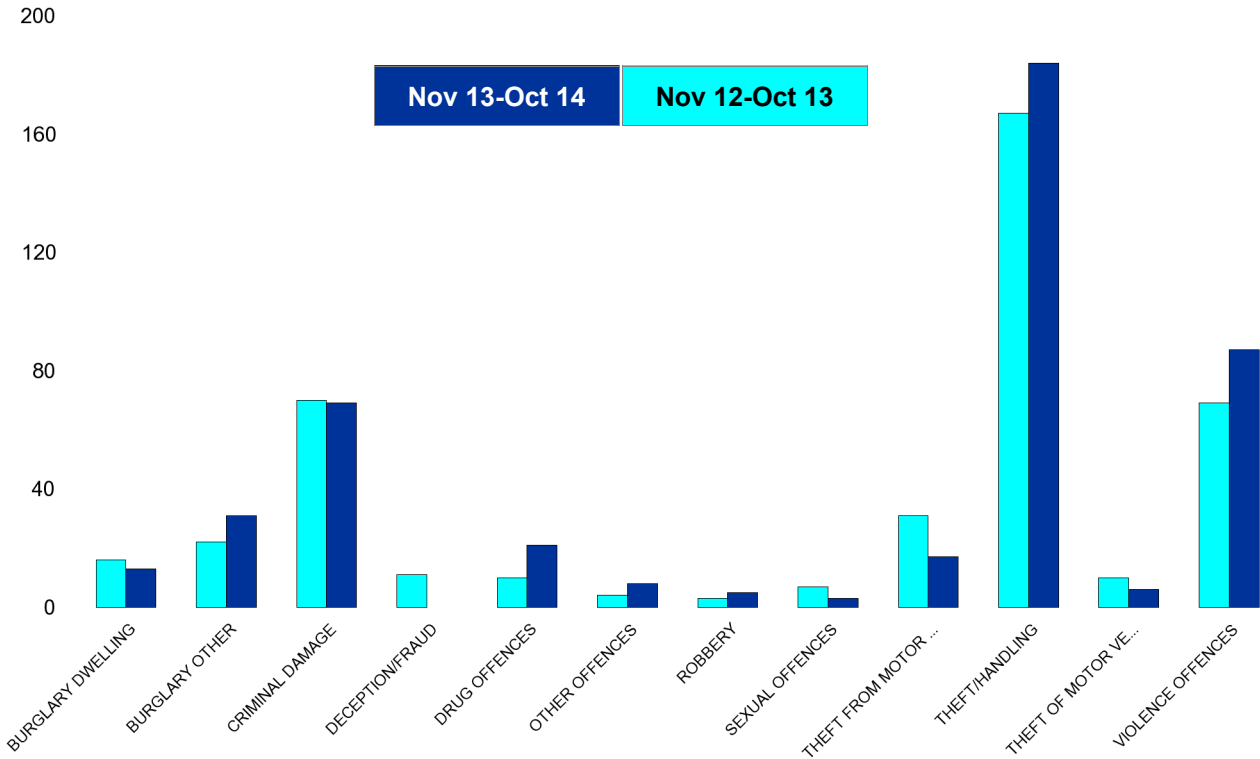

Kettering Town Forum Report

Northfield

HO Group	No of Crimes (Nov 13-Oct 14)	No of Crimes (Nov 12-Oct 13)	+/- Crime	% Change
BURGLARY DWELLING	13	16	-3	-19%
BURGLARY OTHER	31	22	9	41%
CRIMINAL DAMAGE	69	70	-1	-1%
DECEPTION/FRAUD	0	11	-11	-100%
DRUG OFFENCES	21	10	11	110%
OTHER OFFENCES	8	4	4	100%
ROBBERY	5	3	2	67%
SEXUAL OFFENCES	3	7	-4	-57%
THEFT FROM MOTOR VEHICLES	17	31	-14	-45%
THEFT/HANDLING	184	167	17	10%
THEFT OF MOTOR VEHICLES	6	10	-4	-40%
VIOLENCE OFFENCES	87	69	18	26%
Sum:	444	420	24	6%

No of Resolved Outcome Crimes	Detection Rate (Past 12 Months)
1	8%
4	13%
14	20%
2	0%
18	86%
5	63%
2	40%
1	33%
3	18%
52	28%
2	33%
29	33%
133	30%