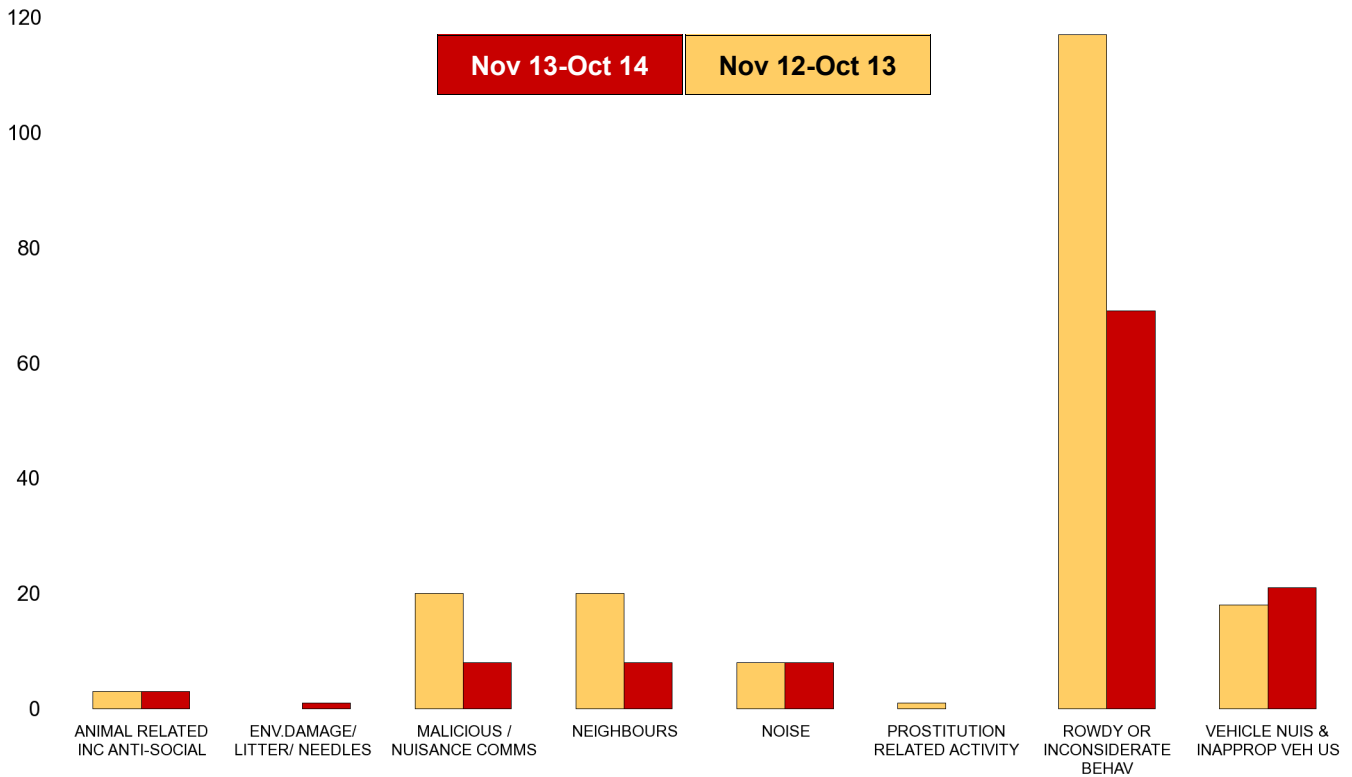

Kettering Town Forum Report

Ise Lodge

NSIR Closing Cat. 1 Desc	No of Incidents (Nov 13-Oct 14)	No of Incidents (Nov 12-Oct 13)	+/- Incidents	% Change Incidents
ANIMAL RELATED INC ANTI-SOCIAL	3	3	0	0%
ENV.DAMAGE/ LITTER/ NEEDLES	1	0	1	0%
MALICIOUS / NUISANCE COMMS	8	20	-12	-60%
NEIGHBOURS	8	20	-12	-60%
NOISE	8	8	0	0%
PROSTITUTION RELATED ACTIVITY	0	1	-1	-100%
ROWDY OR INCONSIDERATE BEHAV	69	117	-48	-41%
VEHICLE NUIS & INAPPROP VEH US	21	18	3	17%
Sum:	118	187	-69	-37%