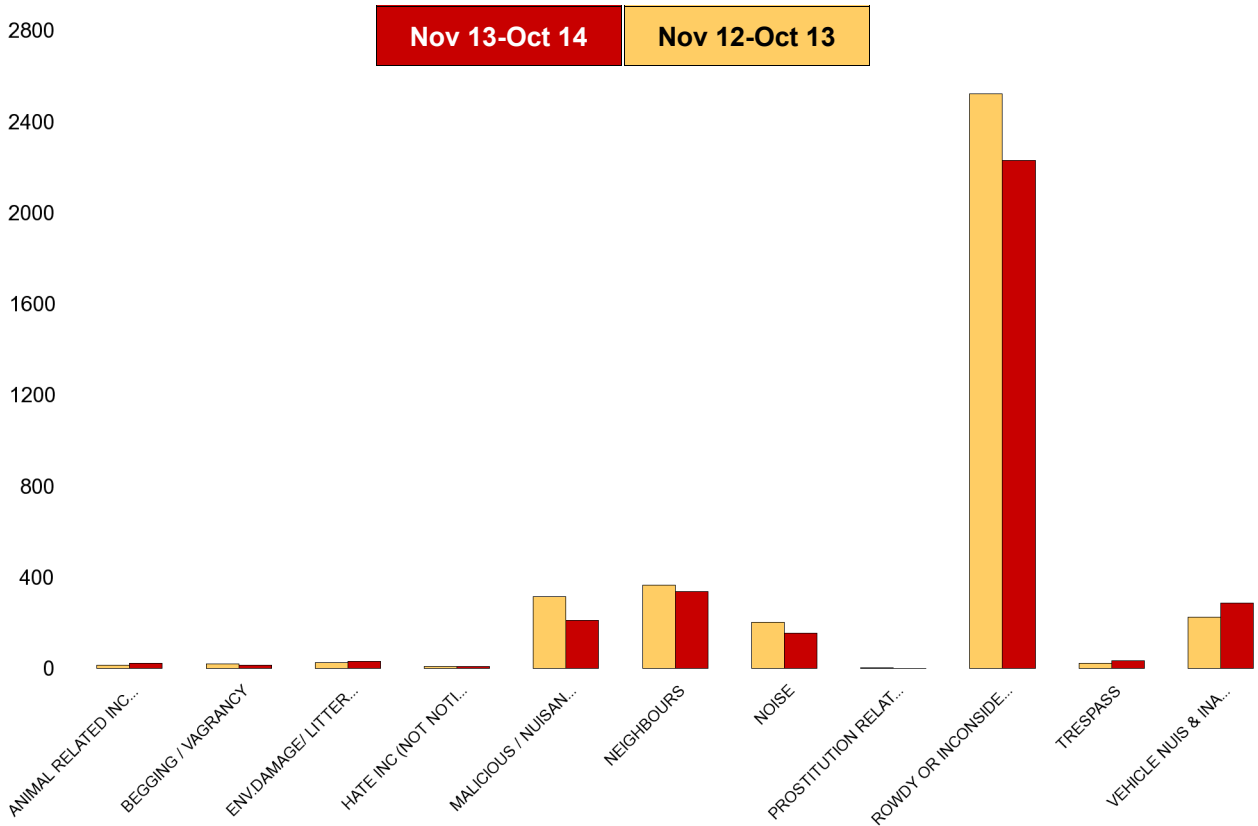

Kettering Town Forum Report

Kettering Town SCT - ASB

NSIR Closing Cat. 1 Desc	No of Incidents (Nov 13-Oct 14)	No of Incidents (Nov 12-Oct 13)	+/- Incidents	% Change Incidents
ANIMAL RELATED INC ANTI-SOCIAL	23	16	7	44%
BEGGING / VAGRANCY	15	20	-5	-25%
ENV.DAMAGE/ LITTER/ NEEDLES	31	27	4	15%
HATE INC (NOT NOTIFIABLE CRIME	9	9	0	0%
MALICIOUS / NUISANCE COMMS	211	316	-105	-33%
NEIGHBOURS	340	367	-27	-7%
NOISE	156	203	-47	-23%
PROSTITUTION RELATED ACTIVITY	1	4	-3	-75%
ROWDY OR INCONSIDERATE BEHAV	2232	2523	-291	-12%
TRESPASS	36	24	12	50%
VEHICLE NUIS & INAPPROP VEH US	287	227	60	26%
Sum:	3341	3736	-395	-11%