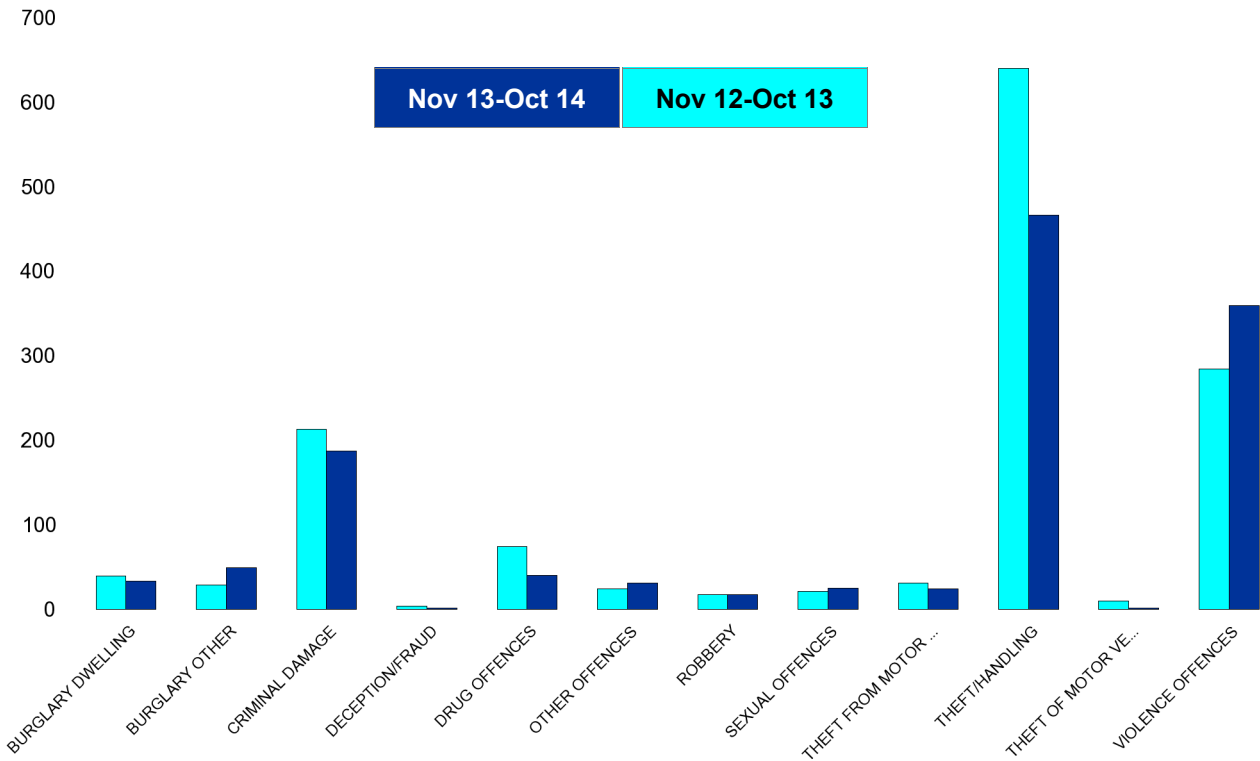

Kettering Town Forum Report

William Knibb

HO Group	No of Crimes (Nov 13-Oct 14)	No of Crimes (Nov 12-Oct 13)	+/- Crime	% Change
BURGLARY DWELLING	33	39	-6	-15%
BURGLARY OTHER	49	29	20	69%
CRIMINAL DAMAGE	187	213	-26	-12%
DECEPTION/FRAUD	1	4	-3	-75%
DRUG OFFENCES	40	74	-34	-46%
OTHER OFFENCES	31	24	7	29%
ROBBERY	17	17	0	0%
SEXUAL OFFENCES	25	21	4	19%
THEFT FROM MOTOR VEHICLES	24	31	-7	-23%
THEFT/HANDLING	466	640	-174	-27%
THEFT OF MOTOR VEHICLES	1	10	-9	-90%
VIOLENCE OFFENCES	359	284	75	26%
Sum:	1233	1386	-153	-11%

No of Resolved Outcome Crimes	Detection Rate (Past 12 Months)
3	9%
5	10%
48	26%
1	100%
37	93%
23	74%
7	41%
5	20%
1	4%
198	42%
2	200%
146	41%
476	39%