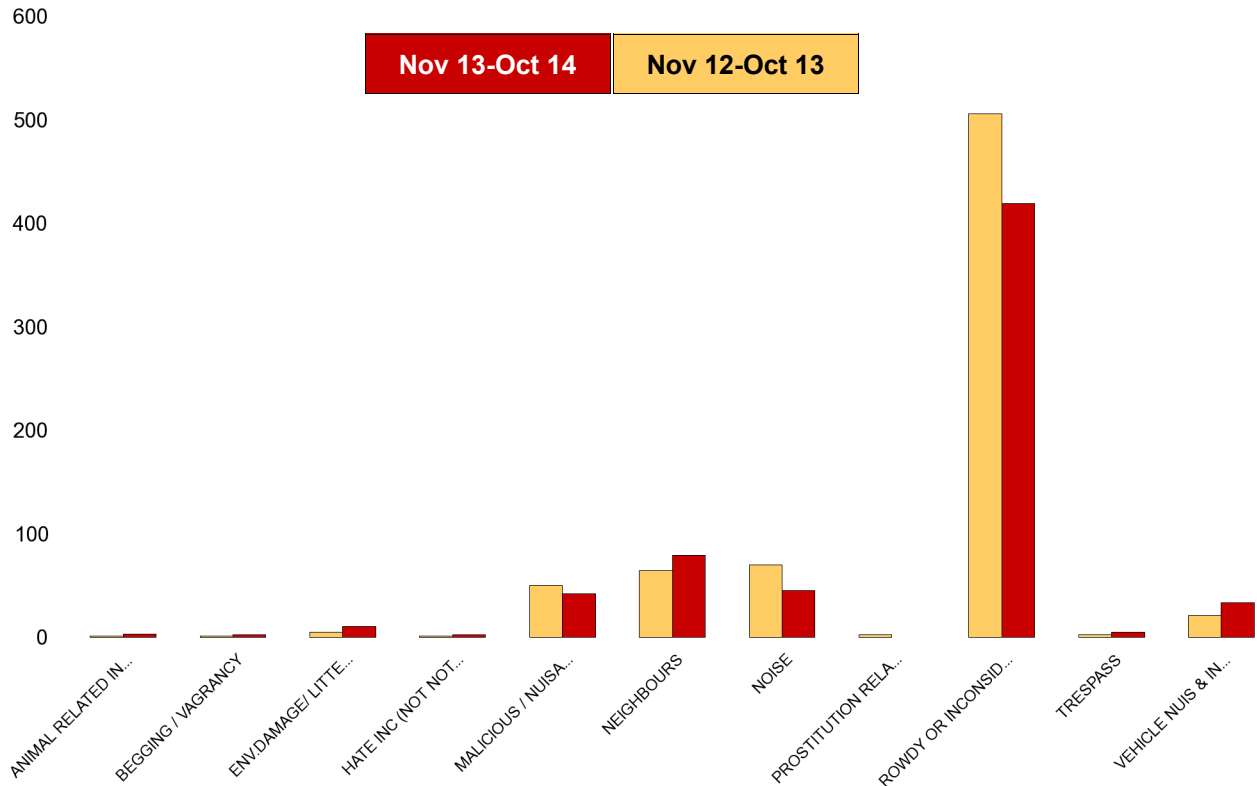

Kettering Town Forum Report

All Saints

NSIR Closing Cat. 1 Desc	No of Incidents (Nov 13-Oct 14)	No of Incidents (Nov 12-Oct 13)	+/- Incidents	% Change Incidents
ANIMAL RELATED INC ANTI-SOCIAL	3	1	2	200%
BEGGING / VAGRANCY	2	1	1	100%
ENV.DAMAGE/ LITTER/ NEEDLES	10	5	5	100%
HATE INC (NOT NOTIFIABLE CRIME	2	1	1	100%
MALICIOUS / NUISANCE COMMS	42	50	-8	-16%
NEIGHBOURS	79	64	15	23%
NOISE	45	70	-25	-36%
PROSTITUTION RELATED ACTIVITY	0	2	-2	-100%
ROWDY OR INCONSIDERATE BEHAV	419	506	-87	-17%
TRESPASS	5	2	3	150%
VEHICLE NUIS & INAPPROP VEH US	33	21	12	57%
Sum:	640	723	-83	-11%