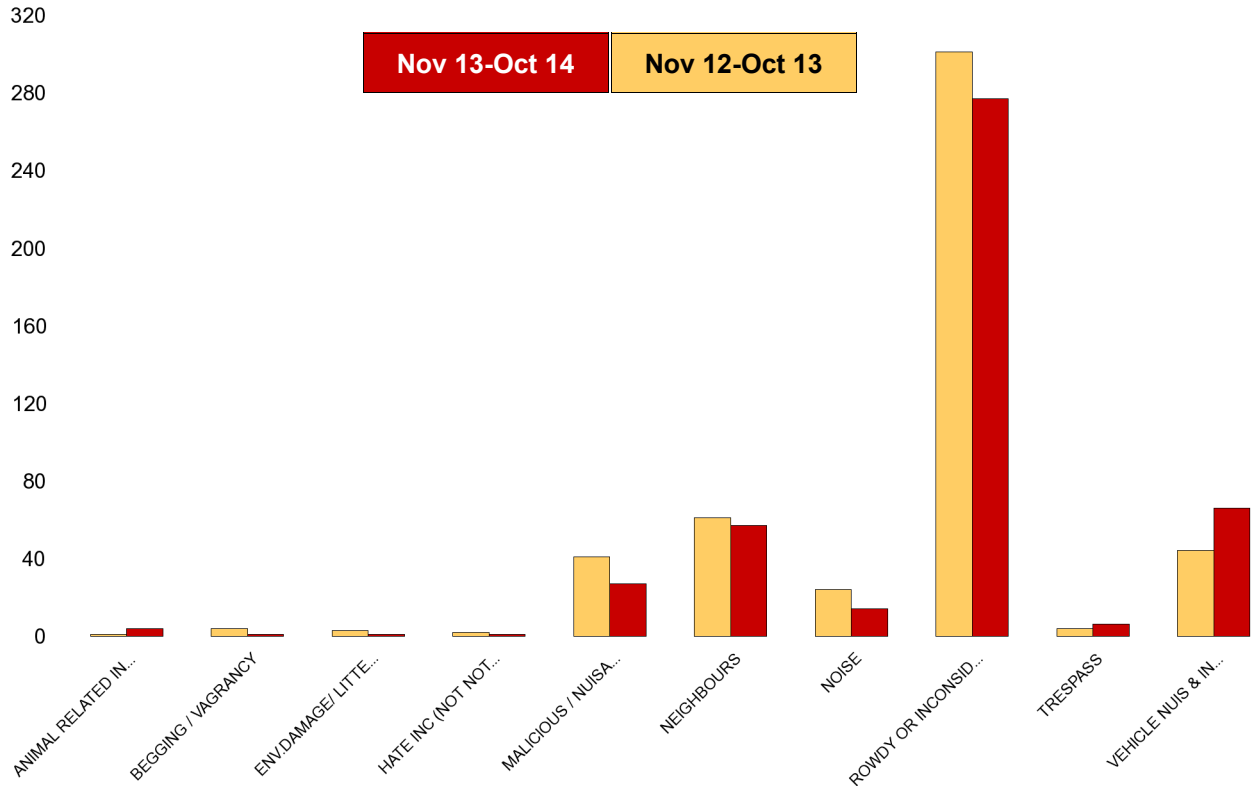

Kettering Town Forum Report

St Michaels and Wicksteed

NSIR Closing Cat. 1 Desc	No of Incidents (Nov 13-Oct 14)	No of Incidents (Nov 12-Oct 13)	+/- Incidents	% Change Incidents
ANIMAL RELATED INC ANTI-SOCIAL	4	1	3	300%
BEGGING / VAGRANCY	1	4	-3	-75%
ENV.DAMAGE/ LITTER/ NEEDLES	1	3	-2	-67%
HATE INC (NOT NOTIFIABLE CRIME	1	2	-1	-50%
MALICIOUS / NUISANCE COMMS	27	41	-14	-34%
NEIGHBOURS	57	61	-4	-7%
NOISE	14	24	-10	-42%
ROWDY OR INCONSIDERATE BEHAV	277	301	-24	-8%
TRESPASS	6	4	2	50%
VEHICLE NUIS & INAPPROP VEH US	66	44	22	50%
Sum:	454	485	-31	-6%