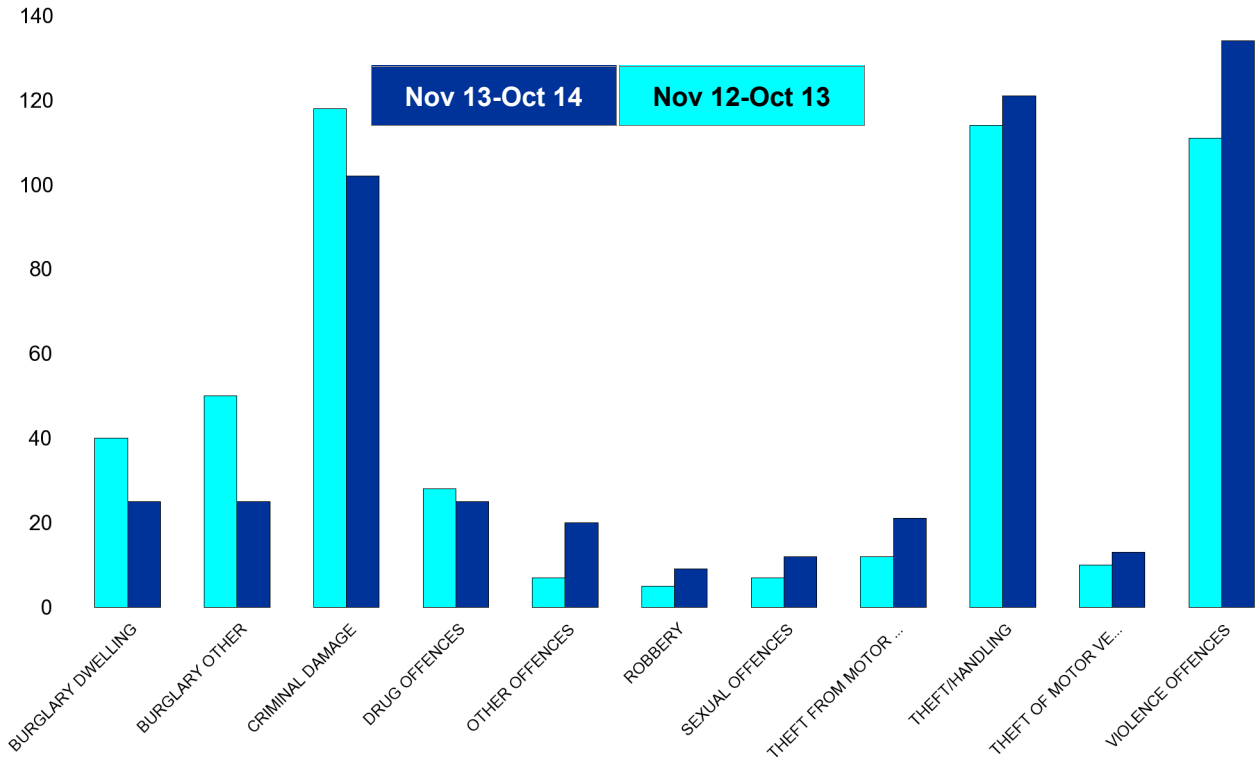

Kettering Town Forum Report

Avondale Grange

HO Group	No of Crimes (Nov 13-Oct 14)	No of Crimes (Nov 12-Oct 13)	+/- Crime	% Change
BURGLARY DWELLING	25	40	-15	-38%
BURGLARY OTHER	25	50	-25	-50%
CRIMINAL DAMAGE	102	118	-16	-14%
DRUG OFFENCES	25	28	-3	-11%
OTHER OFFENCES	20	7	13	186%
ROBBERY	9	5	4	80%
SEXUAL OFFENCES	12	7	5	71%
THEFT FROM MOTOR VEHICLES	21	12	9	75%
THEFT/HANDLING	121	114	7	6%
THEFT OF MOTOR VEHICLES	13	10	3	30%
VIOLENCE OFFENCES	134	111	23	21%
Sum:	507	502	5	1%

No of Resolved Outcome Crimes	Detection Rate (Past 12 Months)
5	20%
3	12%
18	18%
18	72%
10	50%
3	33%
0	0%
3	14%
49	40%
1	8%
45	34%
155	31%