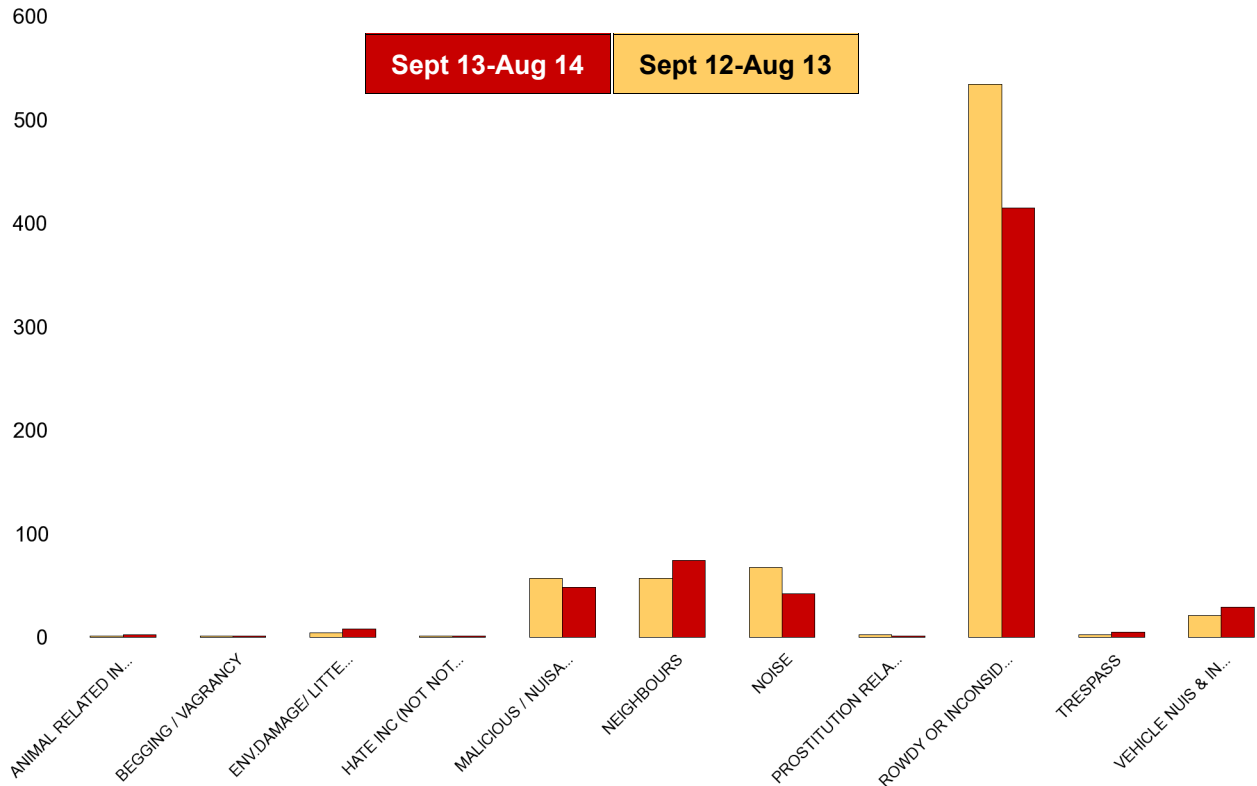

Kettering Town Forum Report

All Saints

NSIR Closing Cat. 1 Desc	No of Incidents (Sept 13-Aug 14)	No of Incidents (Sept 12-Aug 13)	+/- Incidents	% Change Incidents
ANIMAL RELATED INC ANTI-SOCIAL	2	1	1	100%
BEGGING / VAGRANCY	1	1	0	0%
ENV.DAMAGE/ LITTER/ NEEDLES	8	4	4	100%
HATE INC (NOT NOTIFIABLE CRIME	1	1	0	0%
MALICIOUS / NUISANCE COMMS	48	57	-9	-16%
NEIGHBOURS	74	57	17	30%
NOISE	42	67	-25	-37%
PROSTITUTION RELATED ACTIVITY	1	2	-1	-50%
ROWDY OR INCONSIDERATE BEHAV	415	534	-119	-22%
TRESPASS	5	2	3	150%
VEHICLE NUIS & INAPPROP VEH US	29	21	8	38%
Sum:	626	747	-121	-16%