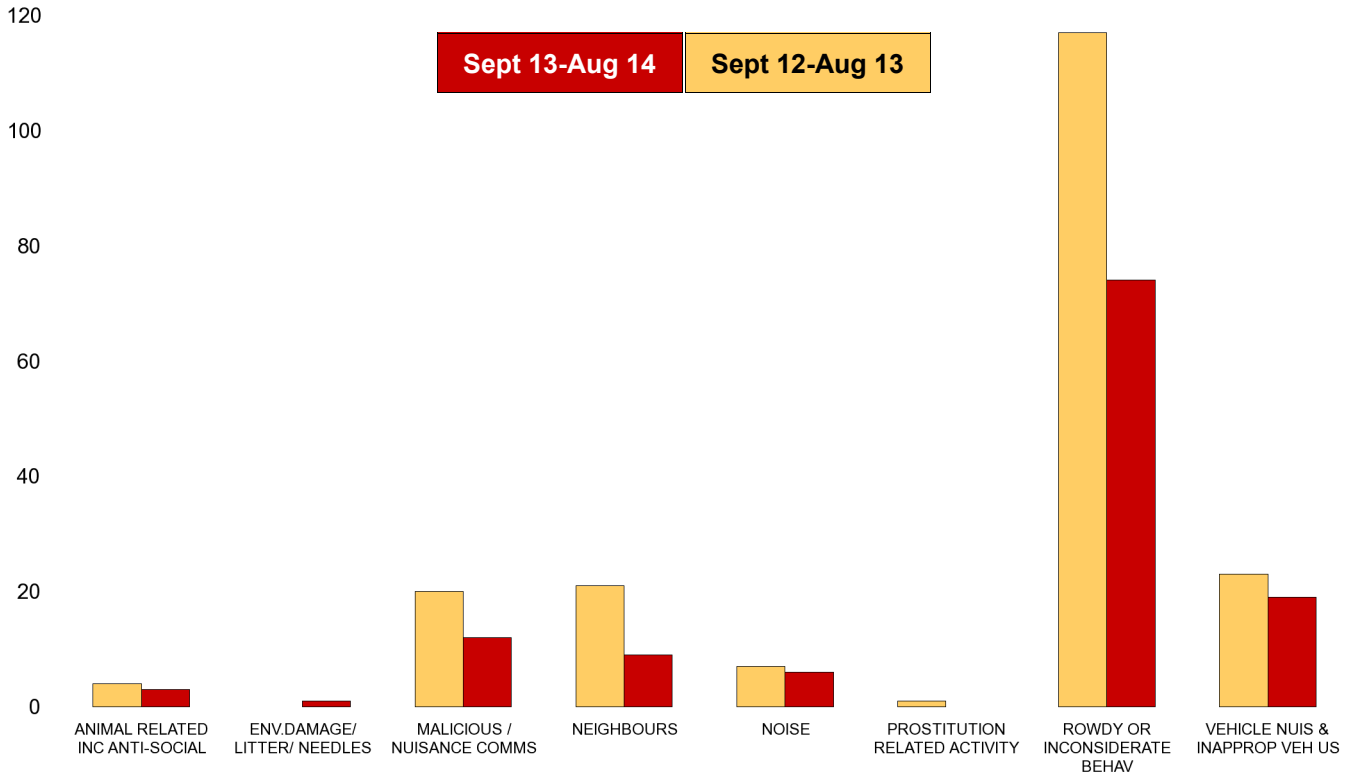

Kettering Town Forum Report

Ise Lodge

NSIR Closing Cat. 1 Desc	No of Incidents (Sept 13-Aug 14)	No of Incidents (Sept 12-Aug 13)	+/- Incidents	% Change Incidents
ANIMAL RELATED INC ANTI-SOCIAL	3	4	-1	-25%
ENV.DAMAGE/ LITTER/ NEEDLES	1	0	1	0%
MALICIOUS / NUISANCE COMMS	12	20	-8	-40%
NEIGHBOURS	9	21	-12	-57%
NOISE	6	7	-1	-14%
PROSTITUTION RELATED ACTIVITY	0	1	-1	-100%
ROWDY OR INCONSIDERATE BEHAV	74	117	-43	-37%
VEHICLE NUIS & INAPPROP VEH US	19	23	-4	-17%
Sum:	124	193	-69	-36%