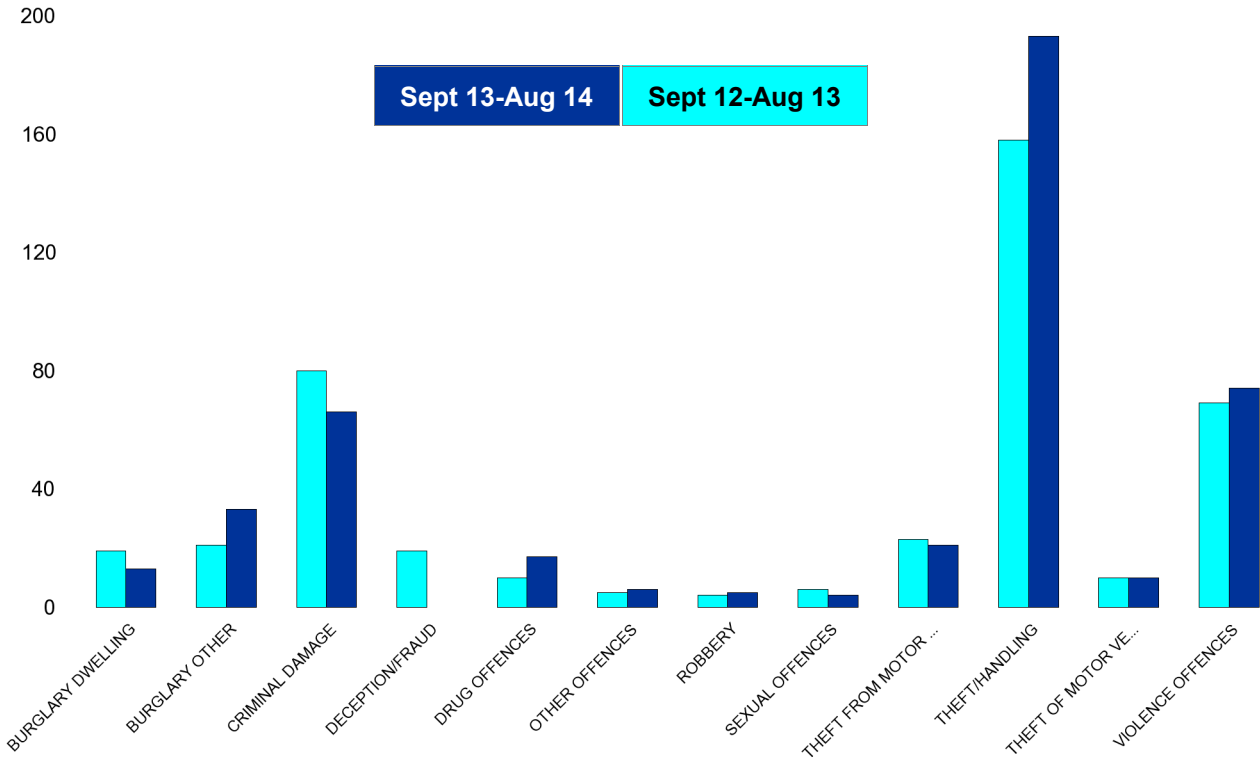

Kettering Town Forum Report

Northfield

HO Group	No of Crimes (Sept 13-Aug 14)	No of Crimes (Sept 12-Aug 13)	+/- Crime	% Change
BURGLARY DWELLING	13	19	-6	-32%
BURGLARY OTHER	33	21	12	57%
CRIMINAL DAMAGE	66	80	-14	-18%
DECEPTION/FRAUD	0	19	-19	-100%
DRUG OFFENCES	17	10	7	70%
OTHER OFFENCES	6	5	1	20%
ROBBERY	5	4	1	25%
SEXUAL OFFENCES	4	6	-2	-33%
THEFT FROM MOTOR VEHICLES	21	23	-2	-9%
THEFT/HANDLING	193	158	35	22%
THEFT OF MOTOR VEHICLES	10	10	0	0%
VIOLENCE OFFENCES	74	69	5	7%
Sum:	442	424	18	4%

No of Resolved Outcome Crimes	Detection Rate (Past 12 Months)
1	8%
4	12%
13	20%
2	0%
16	94%
6	100%
2	40%
1	25%
4	19%
61	32%
2	20%
28	38%
140	32%