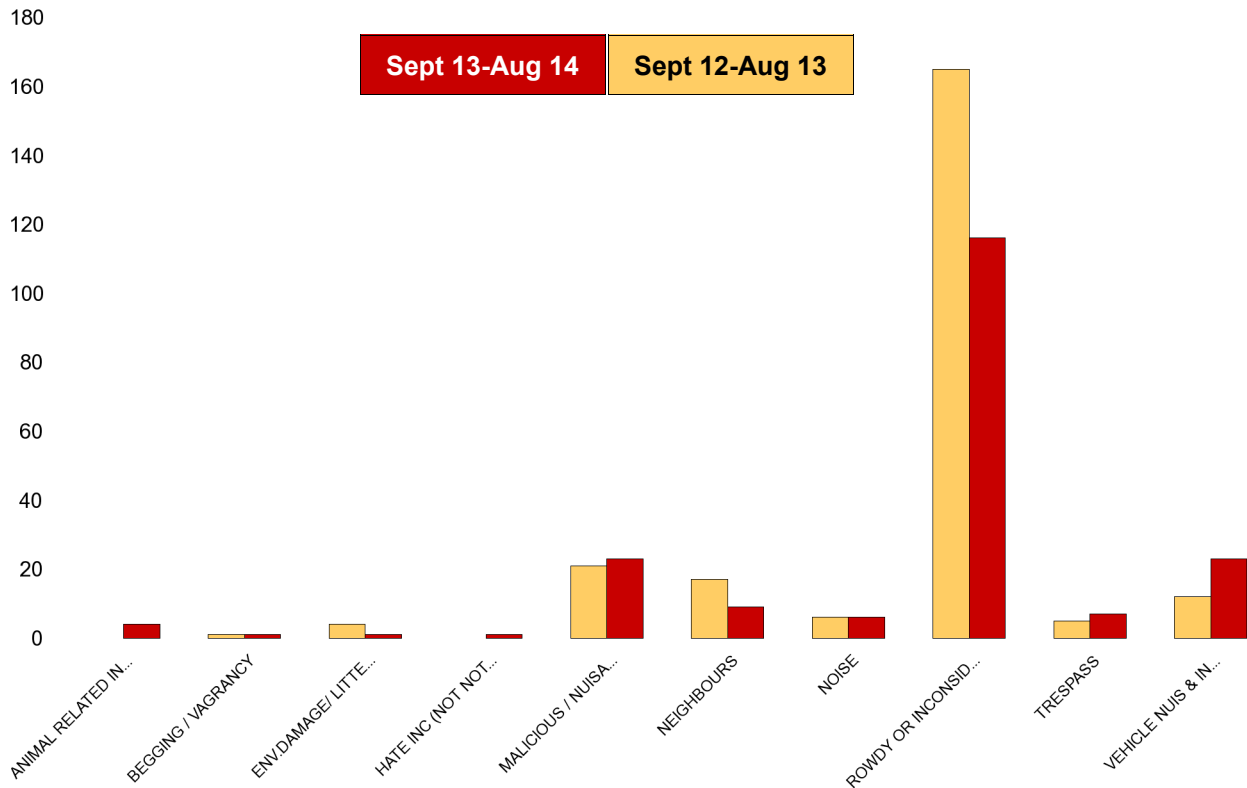

Kettering Town Forum Report

St Peters

NSIR Closing Cat. 1 Desc	No of Incidents (Sept 13-Aug 14)	No of Incidents (Sept 12-Aug 13)	+/- Incidents	% Change Incidents
ANIMAL RELATED INC ANTI-SOCIAL	4	0	4	0%
BEGGING / VAGRANCY	1	1	0	0%
ENV.DAMAGE/ LITTER/ NEEDLES	1	4	-3	-75%
HATE INC (NOT NOTIFIABLE CRIME	1	0	1	0%
MALICIOUS / NUISANCE COMMS	23	21	2	10%
NEIGHBOURS	9	17	-8	-47%
NOISE	6	6	0	0%
ROWDY OR INCONSIDERATE BEHAV	116	165	-49	-30%
TRESPASS	7	5	2	40%
VEHICLE NUIS & INAPPROP VEH US	23	12	11	92%
Sum:	191	231	-40	-17%