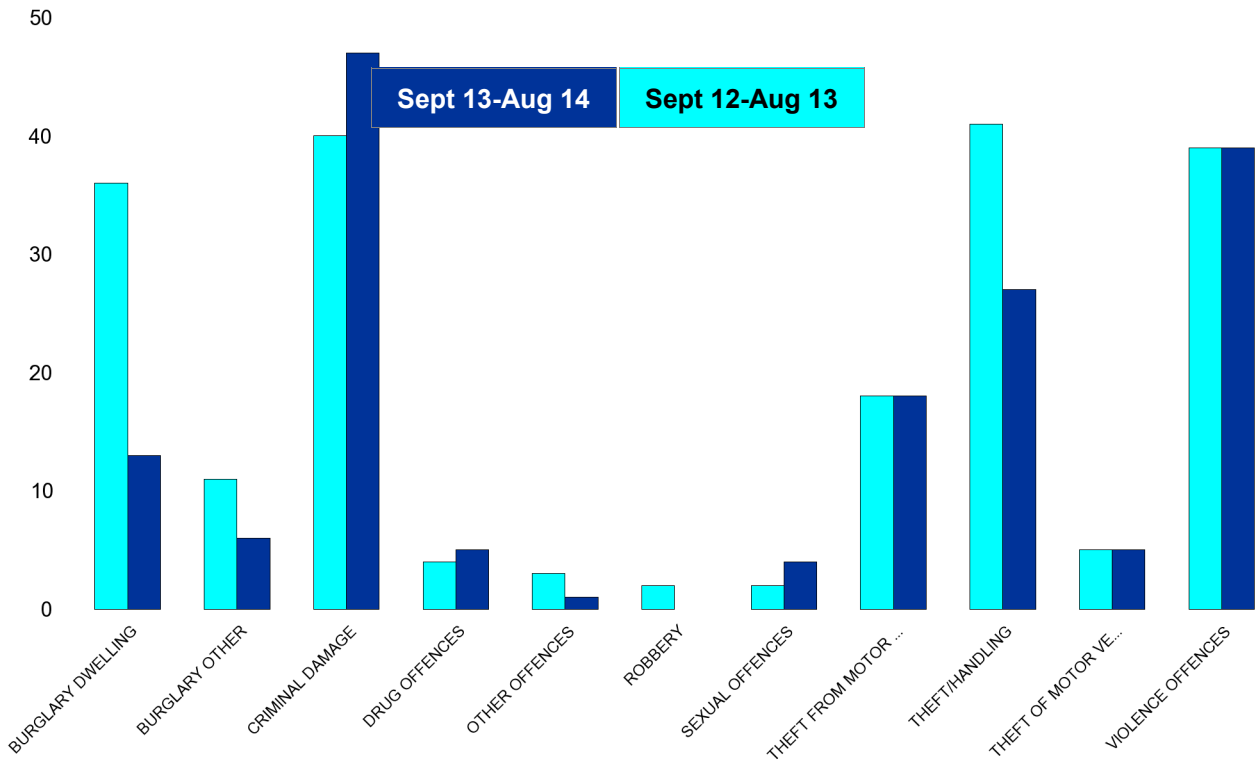

Kettering Town Forum Report

Ise Lodge

HO Group	No of Crimes (Sept 13-Aug 14)	No of Crimes (Sept 12-Aug 13)	+/- Crime	% Change
BURGLARY DWELLING	13	36	-23	-64%
BURGLARY OTHER	6	11	-5	-45%
CRIMINAL DAMAGE	47	40	7	18%
DRUG OFFENCES	5	4	1	25%
OTHER OFFENCES	1	3	-2	-67%
ROBBERY	0	2	-2	-100%
SEXUAL OFFENCES	4	2	2	100%
THEFT FROM MOTOR VEHICLES	18	18	0	0%
THEFT/HANDLING	27	41	-14	-34%
THEFT OF MOTOR VEHICLES	5	5	0	0%
VIOLENCE OFFENCES	39	39	0	0%
Sum:	165	201	-36	-18%

No of Resolved Outcome Crimes	Detection Rate (Past 12 Months)
5	38%
0	0%
3	6%
5	100%
1	100%
0	0%
0	0%
1	6%
9	33%
0	0%
15	38%
39	24%