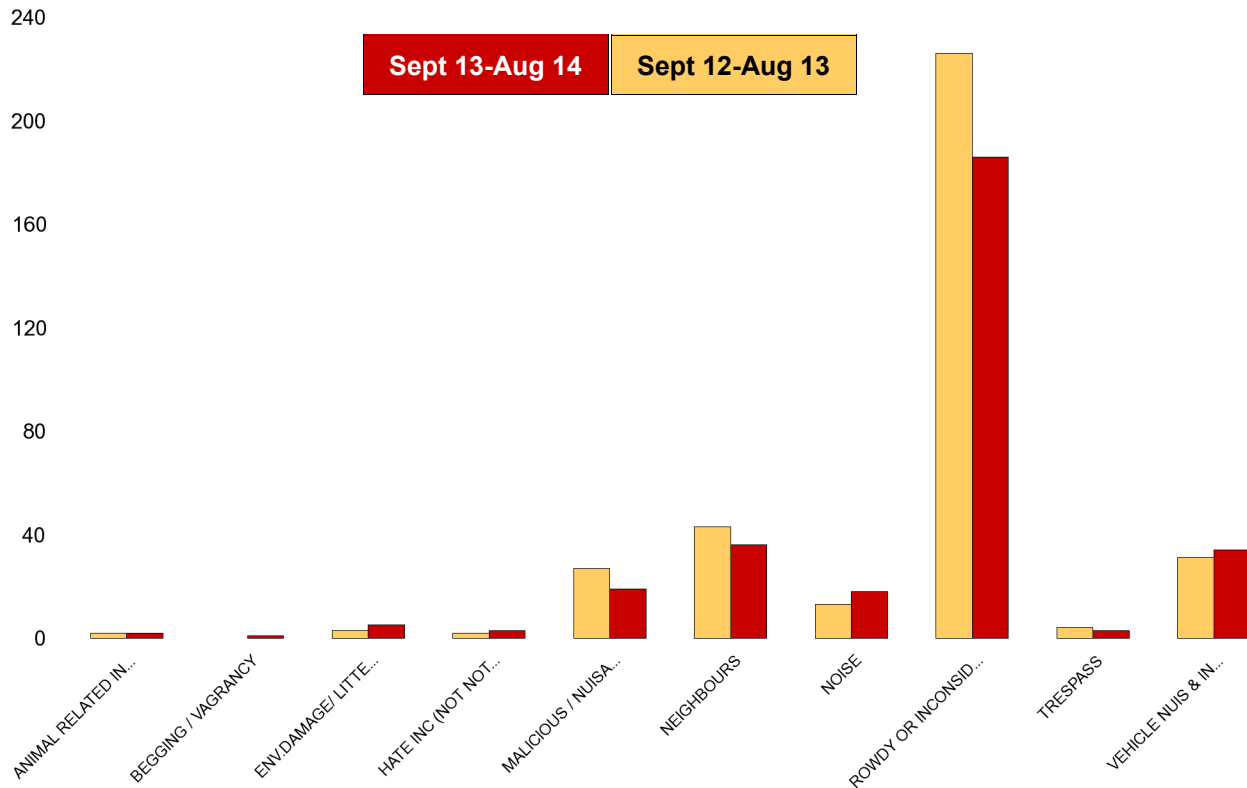

Kettering Town Forum Report

Pipers Hill

NSIR Closing Cat. 1 Desc	No of Incidents (Sept 13-Aug 14)	No of Incidents (Sept 12-Aug 13)	+/- Incidents	% Change Incidents
ANIMAL RELATED INC ANTI-SOCIAL	2	2	0	0%
BEGGING / VAGRANCY	1	0	1	0%
ENV.DAMAGE/ LITTER/ NEEDLES	5	3	2	67%
HATE INC (NOT NOTIFIABLE CRIME	3	2	1	50%
MALICIOUS / NUISANCE COMMS	19	27	-8	-30%
NEIGHBOURS	36	43	-7	-16%
NOISE	18	13	5	38%
ROWDY OR INCONSIDERATE BEHAV	186	226	-40	-18%
TRESPASS	3	4	-1	-25%
VEHICLE NUIS & INAPPROP VEH US	34	31	3	10%
Sum:	307	351	-44	-13%