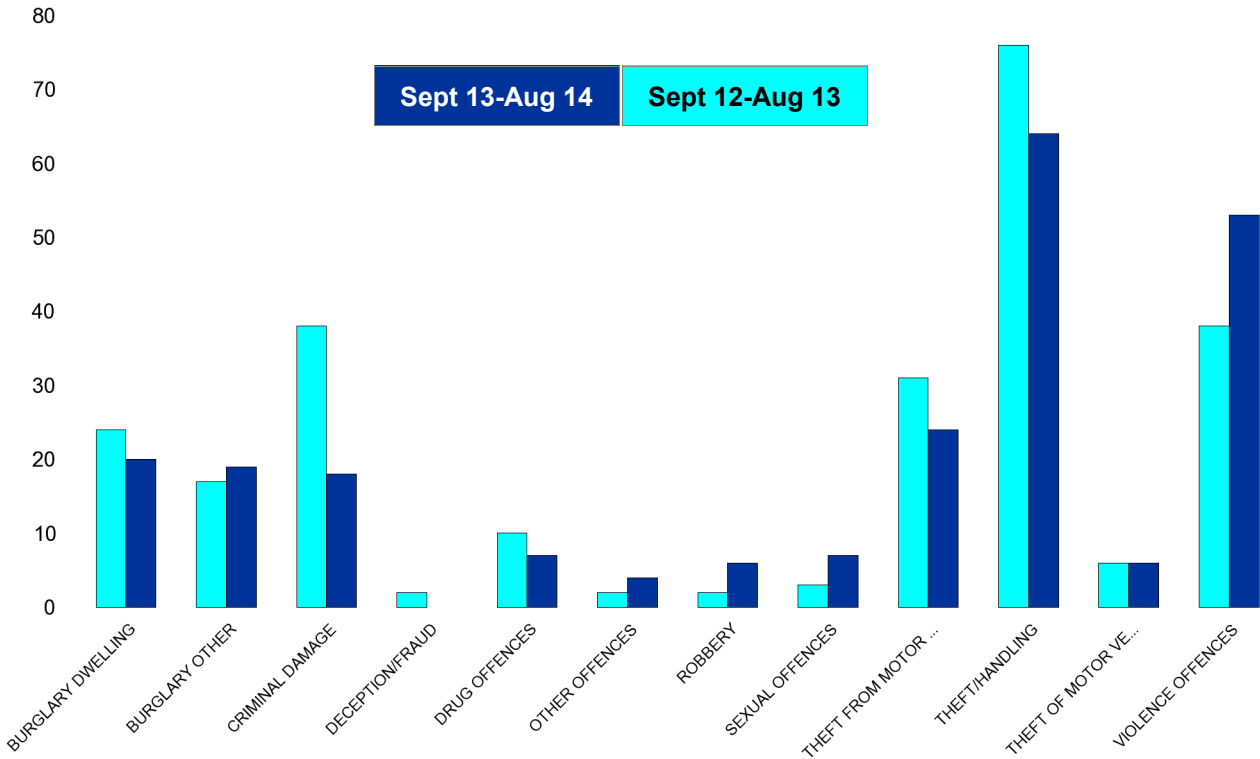

Kettering Town Forum Report

St Peters

HO Group	No of Crimes (Sept 13-Aug 14)	No of Crimes (Sept 12-Aug 13)	+/- Crime	% Change
BURGLARY DWELLING	20	24	-4	-17%
BURGLARY OTHER	19	17	2	12%
CRIMINAL DAMAGE	18	38	-20	-53%
DECEPTION/FRAUD	0	2	-2	-100%
DRUG OFFENCES	7	10	-3	-30%
OTHER OFFENCES	4	2	2	100%
ROBBERY	6	2	4	200%
SEXUAL OFFENCES	7	3	4	133%
THEFT FROM MOTOR VEHICLES	24	31	-7	-23%
THEFT/HANDLING	64	76	-12	-16%
THEFT OF MOTOR VEHICLES	6	6	0	0%
VIOLENCE OFFENCES	53	38	15	39%
Sum:	228	249	-21	-8%

No of Resolved Outcome Crimes	Detection Rate (Past 12 Months)
1	5%
0	0%
4	22%
0	0%
4	57%
3	75%
3	50%
0	0%
2	8%
12	19%
1	17%
23	43%
53	23%