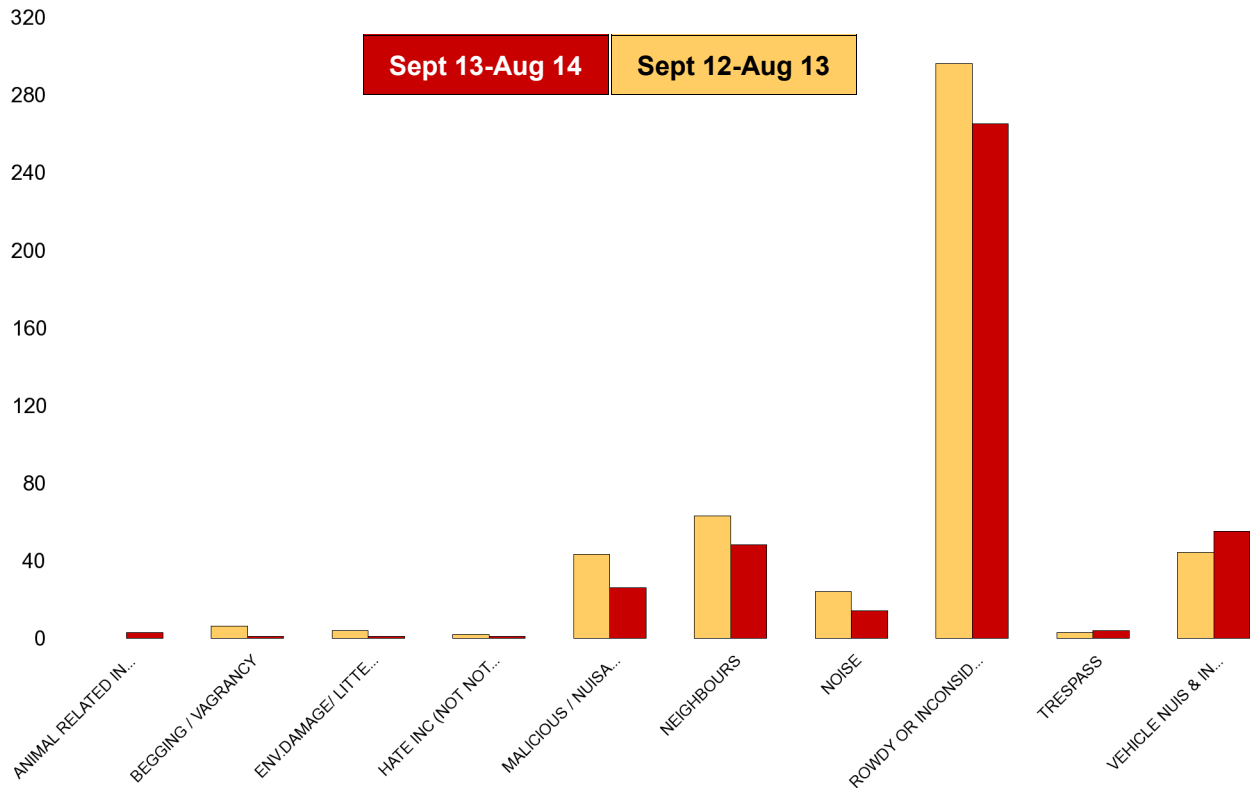

Kettering Town Forum Report

St Michaels and Wicksteed

NSIR Closing Cat. 1 Desc	No of Incidents (Sept 13-Aug 14)	No of Incidents (Sept 12-Aug 13)	+/- Incidents	% Change Incidents
ANIMAL RELATED INC ANTI-SOCIAL	3	0	3	0%
BEGGING / VAGRANCY	1	6	-5	-83%
ENV.DAMAGE/ LITTER/ NEEDLES	1	4	-3	-75%
HATE INC (NOT NOTIFIABLE CRIME	1	2	-1	-50%
MALICIOUS / NUISANCE COMMS	26	43	-17	-40%
NEIGHBOURS	48	63	-15	-24%
NOISE	14	24	-10	-42%
ROWDY OR INCONSIDERATE BEHAV	265	296	-31	-10%
TRESPASS	4	3	1	33%
VEHICLE NUIS & INAPPROP VEH US	55	44	11	25%
Sum:	418	485	-67	-14%