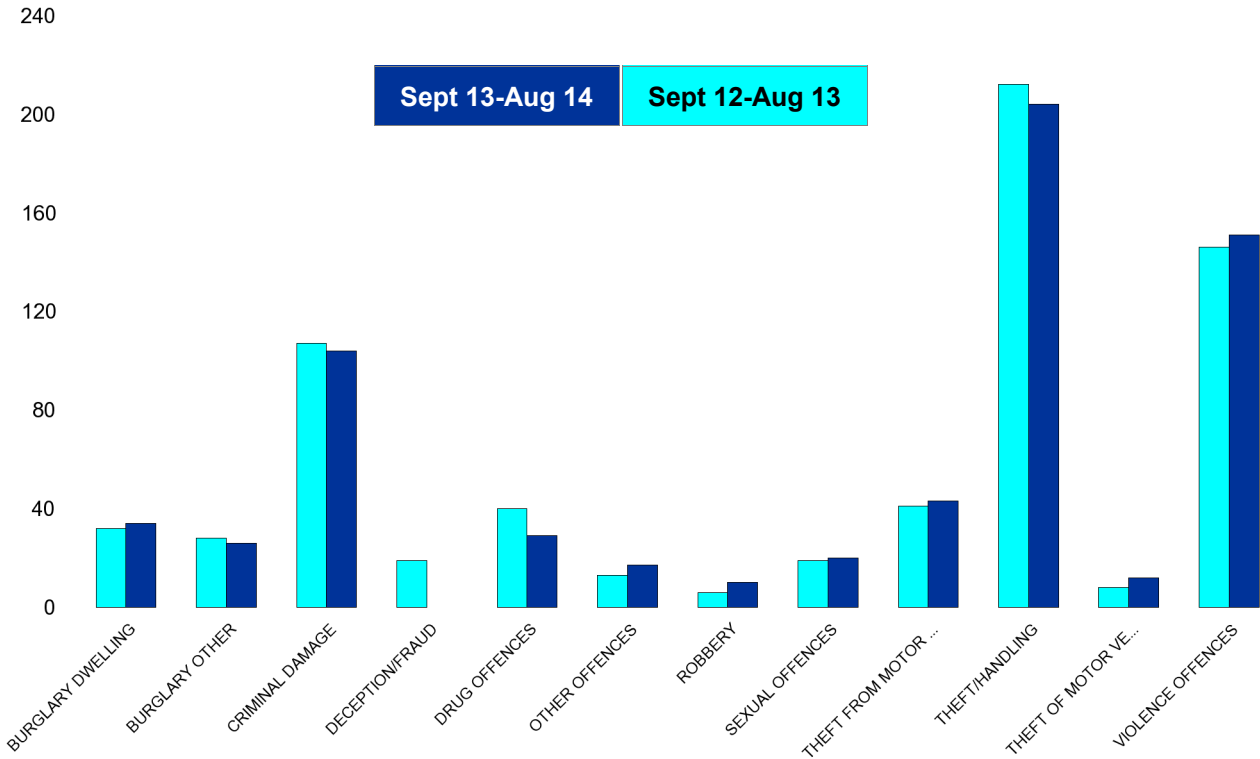

Kettering Town Forum Report

St Michaels and Wicksteed

HO Group	No of Crimes (Sept 13-Aug 14)	No of Crimes (Sept 12-Aug 13)	+/- Crime	% Change
BURGLARY DWELLING	34	32	2	6%
BURGLARY OTHER	26	28	-2	-7%
CRIMINAL DAMAGE	104	107	-3	-3%
DECEPTION/FRAUD	0	19	-19	-100%
DRUG OFFENCES	29	40	-11	-28%
OTHER OFFENCES	17	13	4	31%
ROBBERY	10	6	4	67%
SEXUAL OFFENCES	20	19	1	5%
THEFT FROM MOTOR VEHICLES	43	41	2	5%
THEFT/HANDLING	204	212	-8	-4%
THEFT OF MOTOR VEHICLES	12	8	4	50%
VIOLENCE OFFENCES	151	146	5	3%
Sum:	650	671	-21	-3%

No of Resolved Outcome Crimes	Detection Rate (Past 12 Months)
3	9%
1	4%
31	30%
0	0%
25	86%
12	71%
3	30%
4	20%
2	5%
59	29%
3	25%
54	36%
197	30%