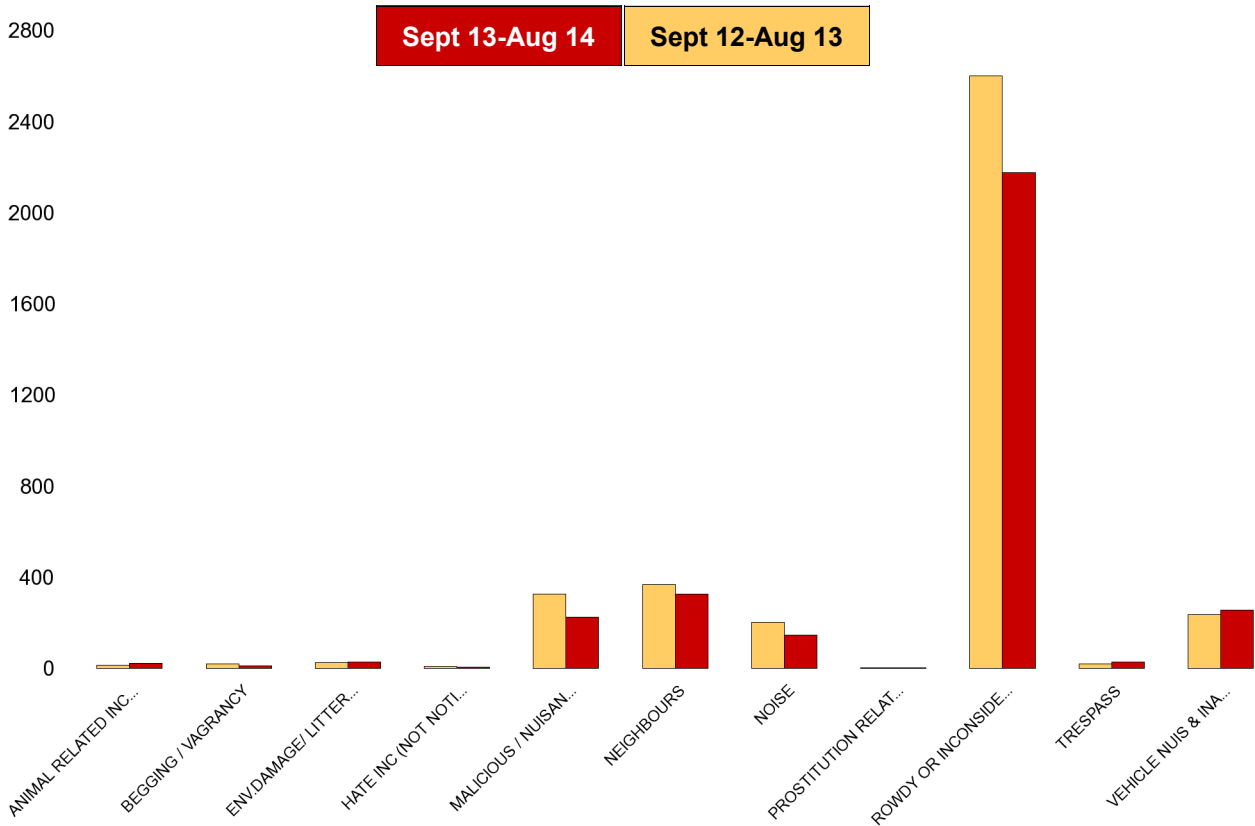

Kettering Town Forum Report

Kettering Town SCT - ASB

NSIR Closing Cat. 1 Desc	No of Incidents (Sept 13-Aug 14)	No of Incidents (Sept 12-Aug 13)	+/- Incidents	% Change Incidents
ANIMAL RELATED INC ANTI-SOCIAL	24	16	8	50%
BEGGING / VAGRANCY	14	22	-8	-36%
ENV.DAMAGE/ LITTER/ NEEDLES	30	27	3	11%
HATE INC (NOT NOTIFIABLE CRIME	8	9	-1	-11%
MALICIOUS / NUISANCE COMMS	226	327	-101	-31%
NEIGHBOURS	328	369	-41	-11%
NOISE	147	204	-57	-28%
PROSTITUTION RELATED ACTIVITY	3	4	-1	-25%
ROWDY OR INCONSIDERATE BEHAV	2178	2602	-424	-16%
TRESPASS	29	20	9	45%
VEHICLE NUIS & INAPPROP VEH US	258	237	21	9%
Sum:	3245	3837	-592	-15%