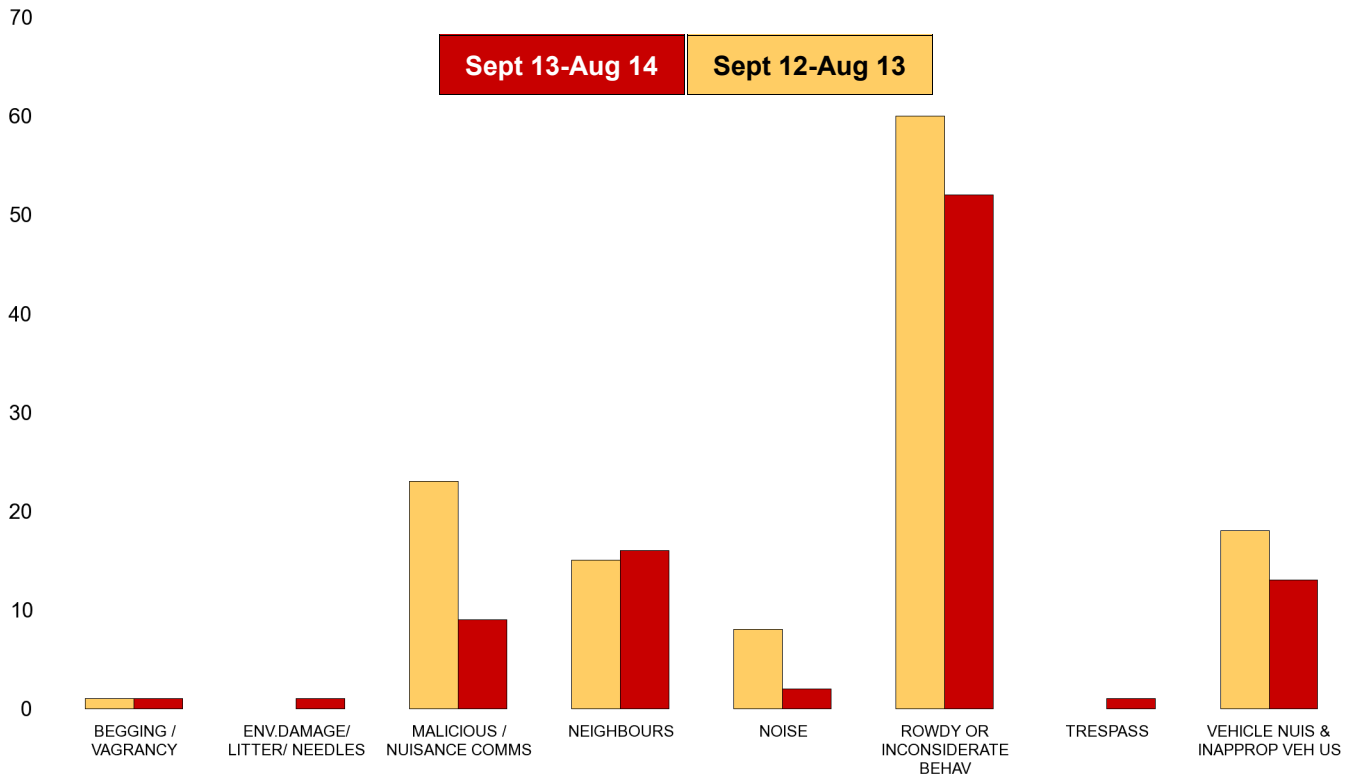

Kettering Town Forum Report

Brambleside

NSIR Closing Cat. 1 Desc	No of Incidents (Sept 13-Aug 14)	No of Incidents (Sept 12-Aug 13)	+/- Incidents	% Change Incidents
BEGGING / VAGRANCY	1	1	0	0%
ENV.DAMAGE/ LITTER/ NEEDLES	1	0	1	0%
MALICIOUS / NUISANCE COMMS	9	23	-14	-61%
NEIGHBOURS	16	15	1	7%
NOISE	2	8	-6	-75%
ROWDY OR INCONSIDERATE BEHAV	52	60	-8	-13%
TRESPASS	1	0	1	0%
VEHICLE NUIS & INAPPROP VEH US	13	18	-5	-28%
Sum:	95	125	-30	-24%