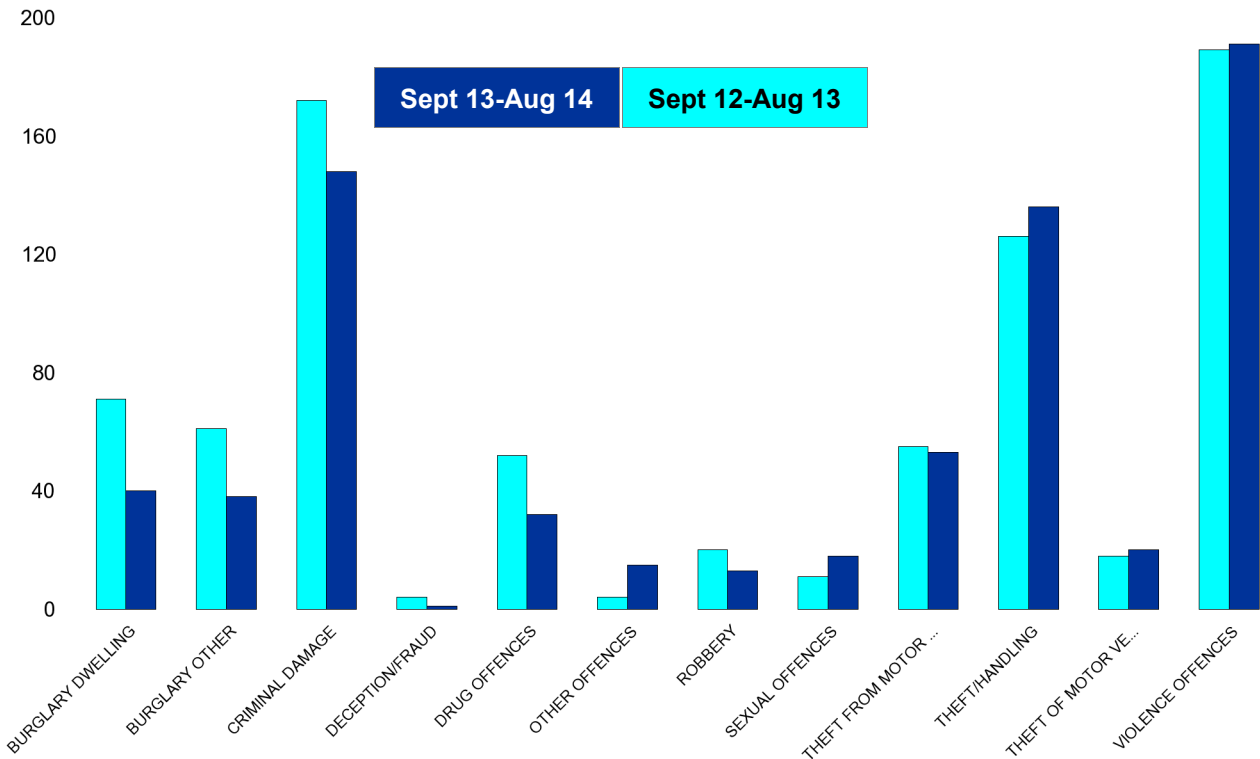

Kettering Town Forum Report

All Saints

HO Group	No of Crimes (Sept 13-Aug 14)	No of Crimes (Sept 12-Aug 13)	+/- Crime	% Change	No of Resolved Outcome Crimes	Detection Rate (Past 12 Months)
BURGLARY DWELLING	40	71	-31	-44%	10	25%
BURGLARY OTHER	38	61	-23	-38%	3	8%
CRIMINAL DAMAGE	148	172	-24	-14%	19	13%
DECEPTION/FRAUD	1	4	-3	-75%	1	100%
DRUG OFFENCES	32	52	-20	-38%	34	106%
OTHER OFFENCES	15	4	11	275%	7	47%
ROBBERY	13	20	-7	-35%	1	8%
SEXUAL OFFENCES	18	11	7	64%	3	17%
THEFT FROM MOTOR VEHICLES	53	55	-2	-4%	5	9%
THEFT/HANDLING	136	126	10	8%	47	35%
THEFT OF MOTOR VEHICLES	20	18	2	11%	7	35%
VIOLENCE OFFENCES	191	189	2	1%	68	36%
Sum:	705	783	-78	-10%	205	29%