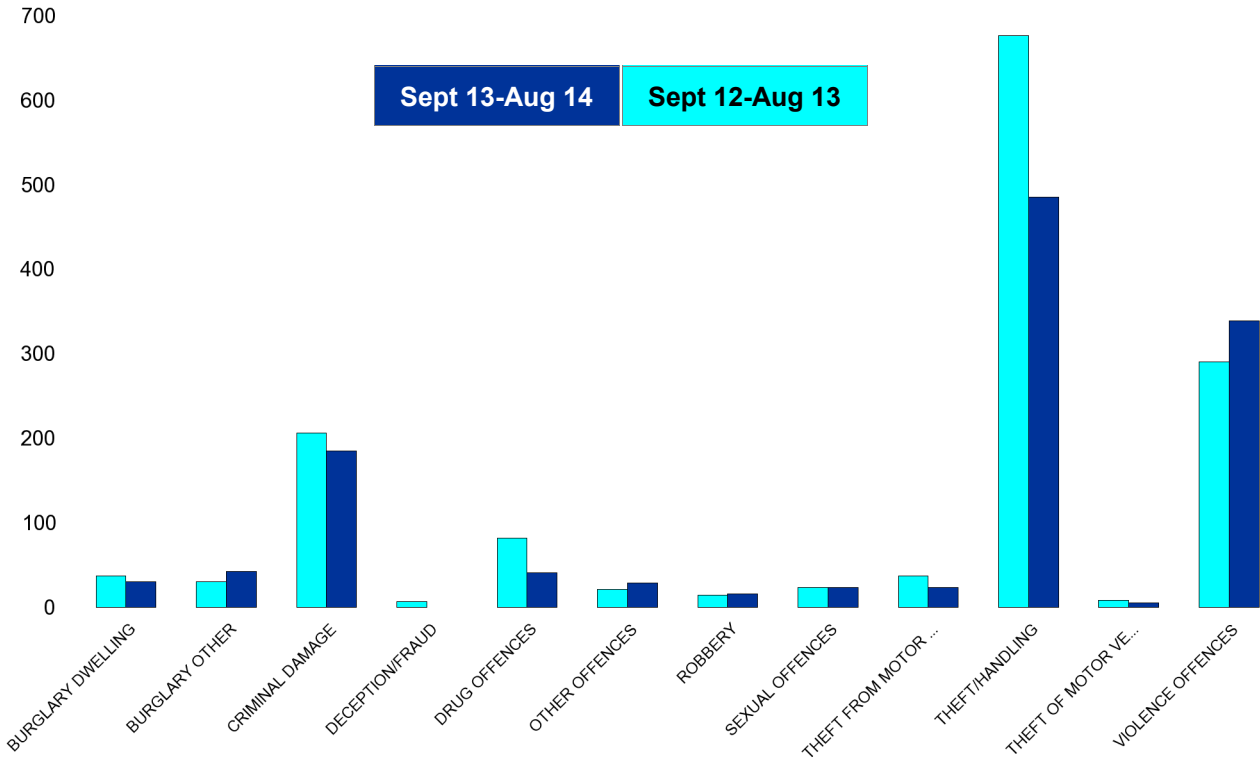

Kettering Town Forum Report

William Knibb

HO Group	No of Crimes (Sept 13-Aug 14)	No of Crimes (Sept 12-Aug 13)	+/- Crime	% Change
BURGLARY DWELLING	30	37	-7	-19%
BURGLARY OTHER	42	30	12	40%
CRIMINAL DAMAGE	185	206	-21	-10%
DECEPTION/FRAUD	0	7	-7	-100%
DRUG OFFENCES	41	82	-41	-50%
OTHER OFFENCES	29	21	8	38%
ROBBERY	16	14	2	14%
SEXUAL OFFENCES	23	23	0	0%
THEFT FROM MOTOR VEHICLES	23	37	-14	-38%
THEFT/HANDLING	485	676	-191	-28%
THEFT OF MOTOR VEHICLES	5	8	-3	-38%
VIOLENCE OFFENCES	339	290	49	17%
Sum:	1218	1431	-213	-15%

No of Resolved Outcome Crimes	Detection Rate (Past 12 Months)
7	23%
6	14%
50	27%
1	0%
40	98%
19	66%
8	50%
5	22%
0	0%
223	46%
2	40%
154	45%
515	42%