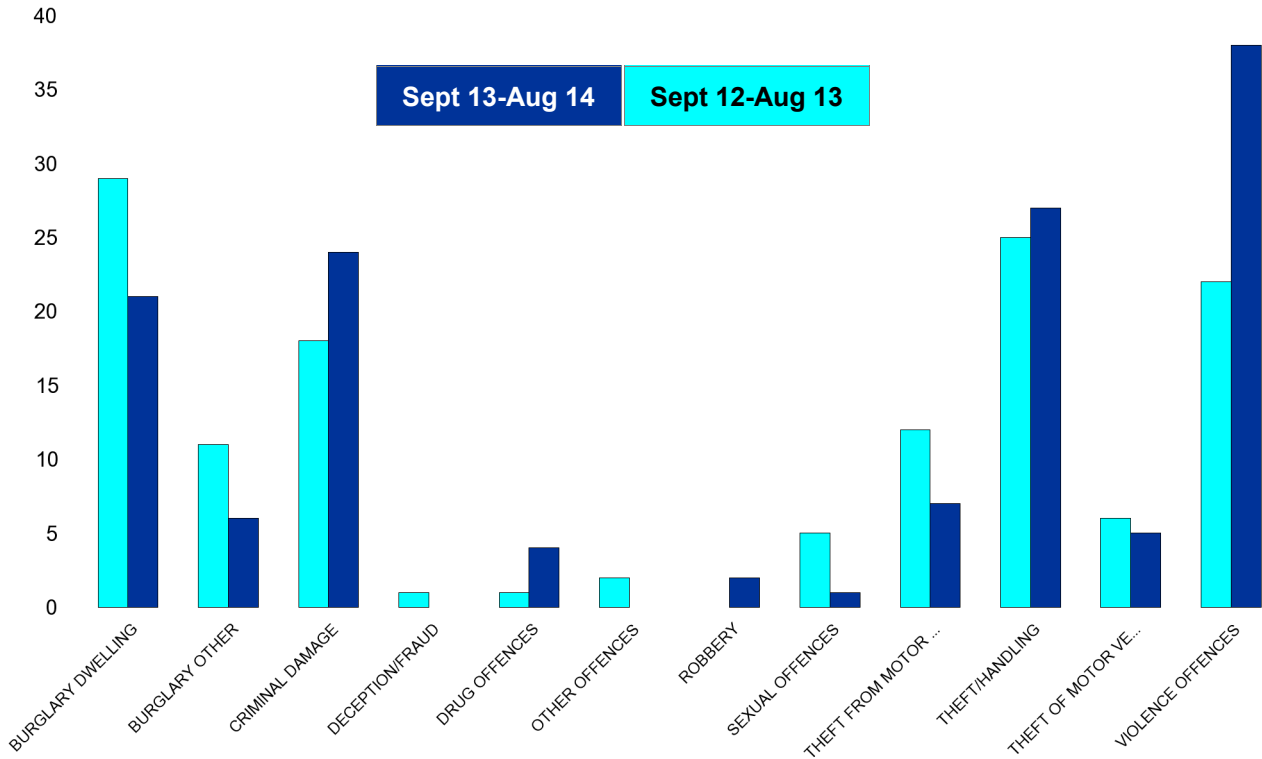

Kettering Town Forum Report

Brambleside

HO Group	No of Crimes (Sept 13-Aug 14)	No of Crimes (Sept 12-Aug 13)	+/- Crime	% Change	No of Resolved Outcome Crimes	Detection Rate (Past 12 Months)
BURGLARY DWELLING	21	29	-8	-28%	4	19%
BURGLARY OTHER	6	11	-5	-45%	0	0%
CRIMINAL DAMAGE	24	18	6	33%	1	4%
DECEPTION/FRAUD	0	1	-1	-100%	0	0%
DRUG OFFENCES	4	1	3	300%	2	50%
OTHER OFFENCES	0	2	-2	-100%	0	0%
ROBBERY	2	0	2	0%	2	100%
SEXUAL OFFENCES	1	5	-4	-80%	2	200%
THEFT FROM MOTOR VEHICLES	7	12	-5	-42%	0	0%
THEFT/HANDLING	27	25	2	8%	11	41%
THEFT OF MOTOR VEHICLES	5	6	-1	-17%	0	0%
VIOLENCE OFFENCES	38	22	16	73%	12	32%
Sum:	135	132	3	2%	34	25%