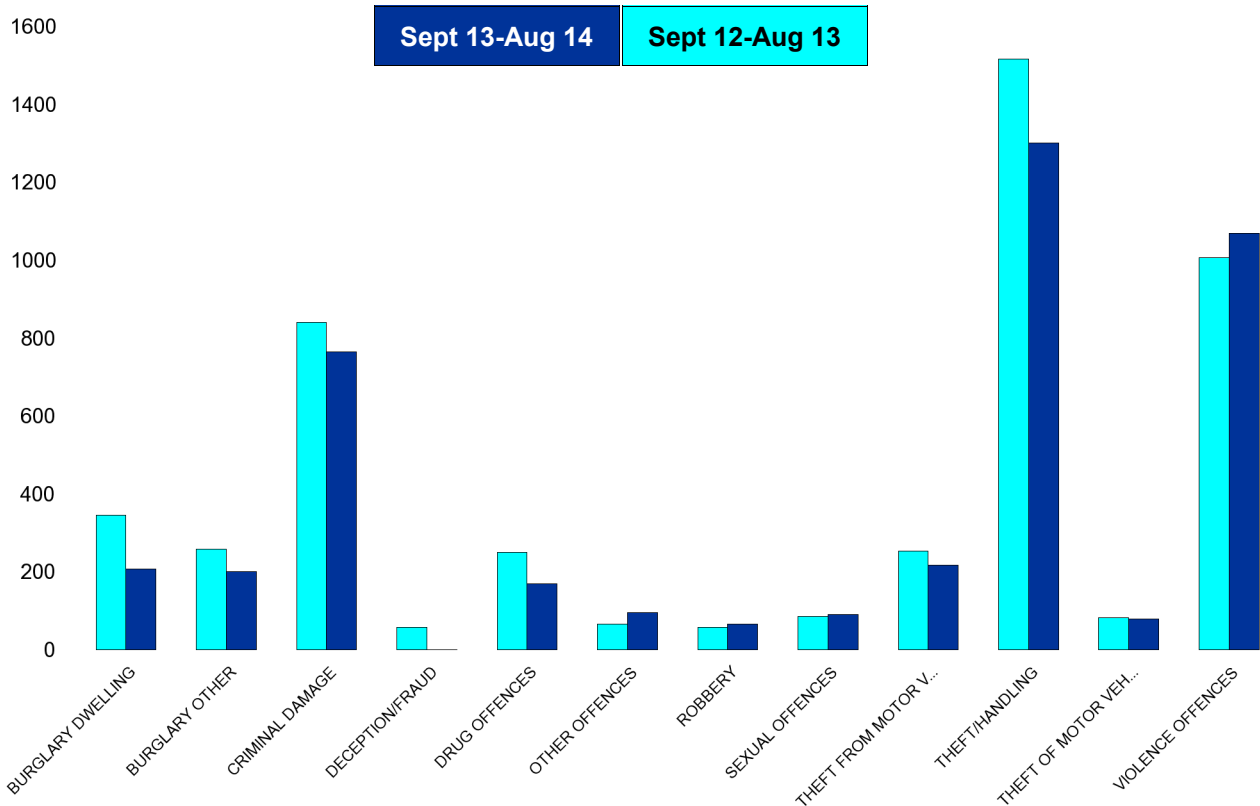

## Kettering Town SCT - Crime

HO Group	No of Crimes (Sept 13-Aug 14)	No of Crimes (Sept 12-Aug 13)	+/- Crime	% Change	No of Resolved Outcome Crimes	Detection Rate (Past 12 Months)
BURGLARY DWELLING	208	346	-138	-40%	37	18%
BURGLARY OTHER	201	258	-57	-22%	16	8%
CRIMINAL DAMAGE	765	841	-76	-9%	143	19%
DECEPTION/FRAUD	1	58	-57	-98%	4	400%
DRUG OFFENCES	169	251	-82	-33%	155	92%
OTHER OFFENCES	95	66	29	44%	60	63%
ROBBERY	66	57	9	16%	22	33%
SEXUAL OFFENCES	91	86	5	6%	21	23%
THEFT FROM MOTOR VEHICLES	218	254	-36	-14%	19	9%
THEFT/HANDLING	1302	1516	-214	-14%	488	37%
THEFT OF MOTOR VEHICLES	79	83	-4	-5%	16	20%
VIOLENCE OFFENCES	1070	1006	64	6%	418	39%
<b>Sum:</b>	<b>4265</b>	<b>4822</b>	<b>-557</b>	<b>-12%</b>	<b>1399</b>	<b>33%</b>