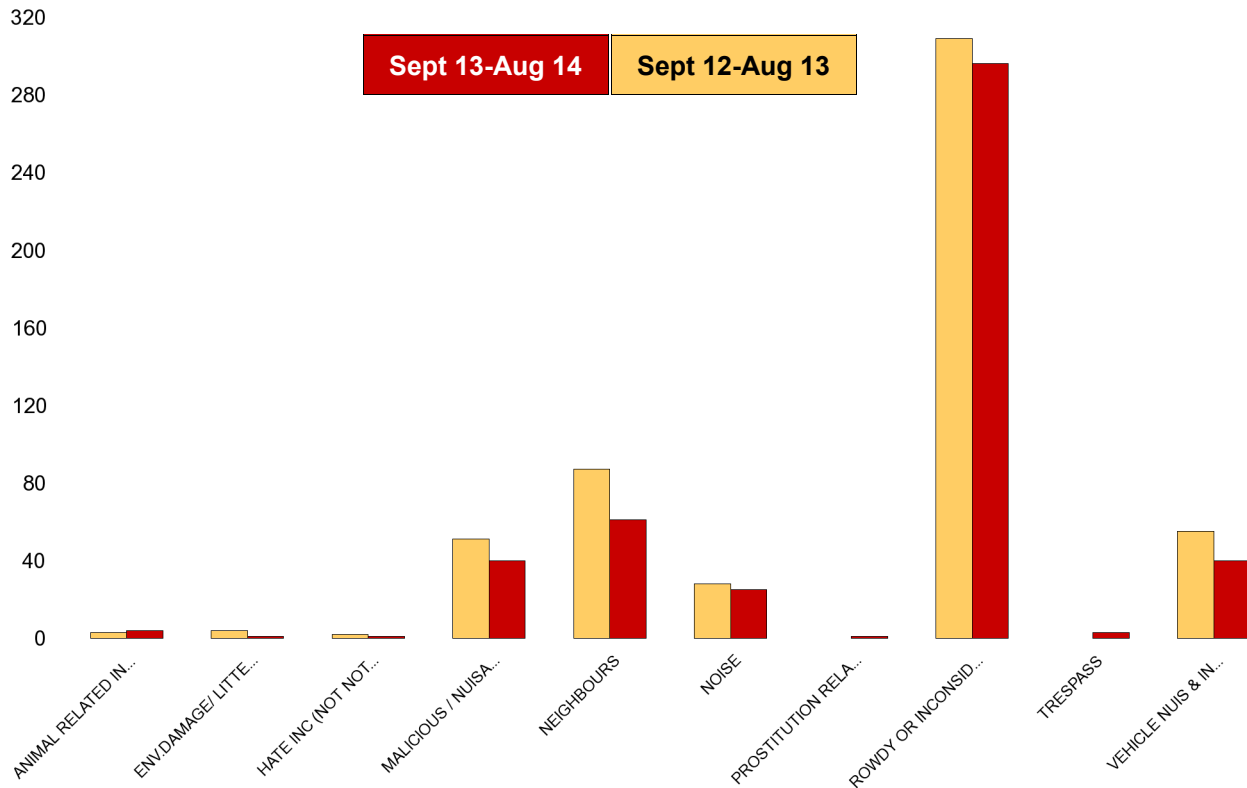

Kettering Town Forum Report

Avondale Grange

NSIR Closing Cat. 1 Desc	No of Incidents (Sept 13-Aug 14)	No of Incidents (Sept 12-Aug 13)	+/- Incidents	% Change Incidents
ANIMAL RELATED INC ANTI-SOCIAL	4	3	1	33%
ENV.DAMAGE/ LITTER/ NEEDLES	1	4	-3	-75%
HATE INC (NOT NOTIFIABLE CRIME	1	2	-1	-50%
MALICIOUS / NUISANCE COMMS	40	51	-11	-22%
NEIGHBOURS	61	87	-26	-30%
NOISE	25	28	-3	-11%
PROSTITUTION RELATED ACTIVITY	1	0	1	0%
ROWDY OR INCONSIDERATE BEHAV	296	309	-13	-4%
TRESPASS	3	0	3	0%
VEHICLE NUIS & INAPPROP VEH US	40	55	-15	-27%
Sum:	472	539	-67	-12%