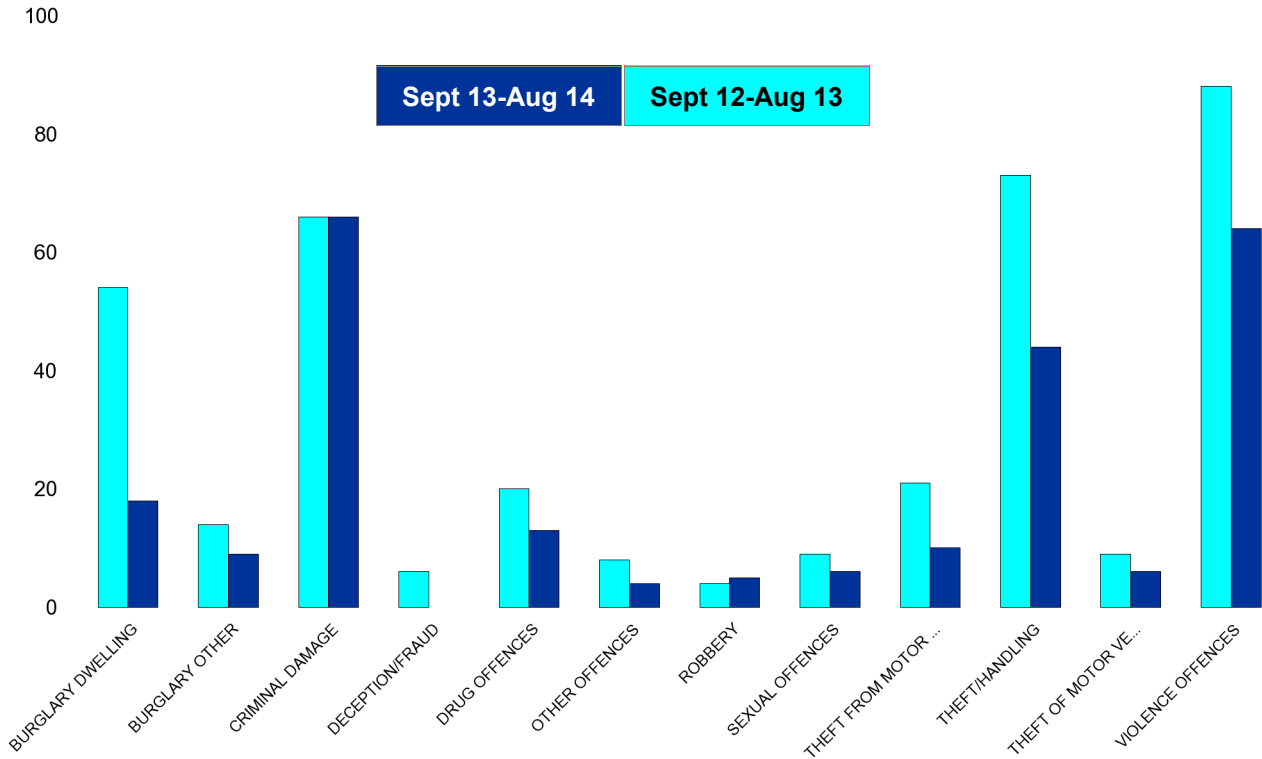

Kettering Town Forum Report

Pipers Hill

HO Group	No of Crimes (Sept 13-Aug 14)	No of Crimes (Sept 12-Aug 13)	+/- Crime	% Change
BURGLARY DWELLING	18	54	-36	-67%
BURGLARY OTHER	9	14	-5	-36%
CRIMINAL DAMAGE	66	66	0	0%
DECEPTION/FRAUD	0	6	-6	-100%
DRUG OFFENCES	13	20	-7	-35%
OTHER OFFENCES	4	8	-4	-50%
ROBBERY	5	4	1	25%
SEXUAL OFFENCES	6	9	-3	-33%
THEFT FROM MOTOR VEHICLES	10	21	-11	-52%
THEFT/HANDLING	44	73	-29	-40%
THEFT OF MOTOR VEHICLES	6	9	-3	-33%
VIOLENCE OFFENCES	64	88	-24	-27%
Sum:	245	372	-127	-34%

No of Resolved Outcome Crimes	Detection Rate (Past 12 Months)
2	11%
0	0%
7	11%
0	0%
12	92%
3	75%
0	0%
6	100%
2	20%
13	30%
0	0%
16	25%
61	25%