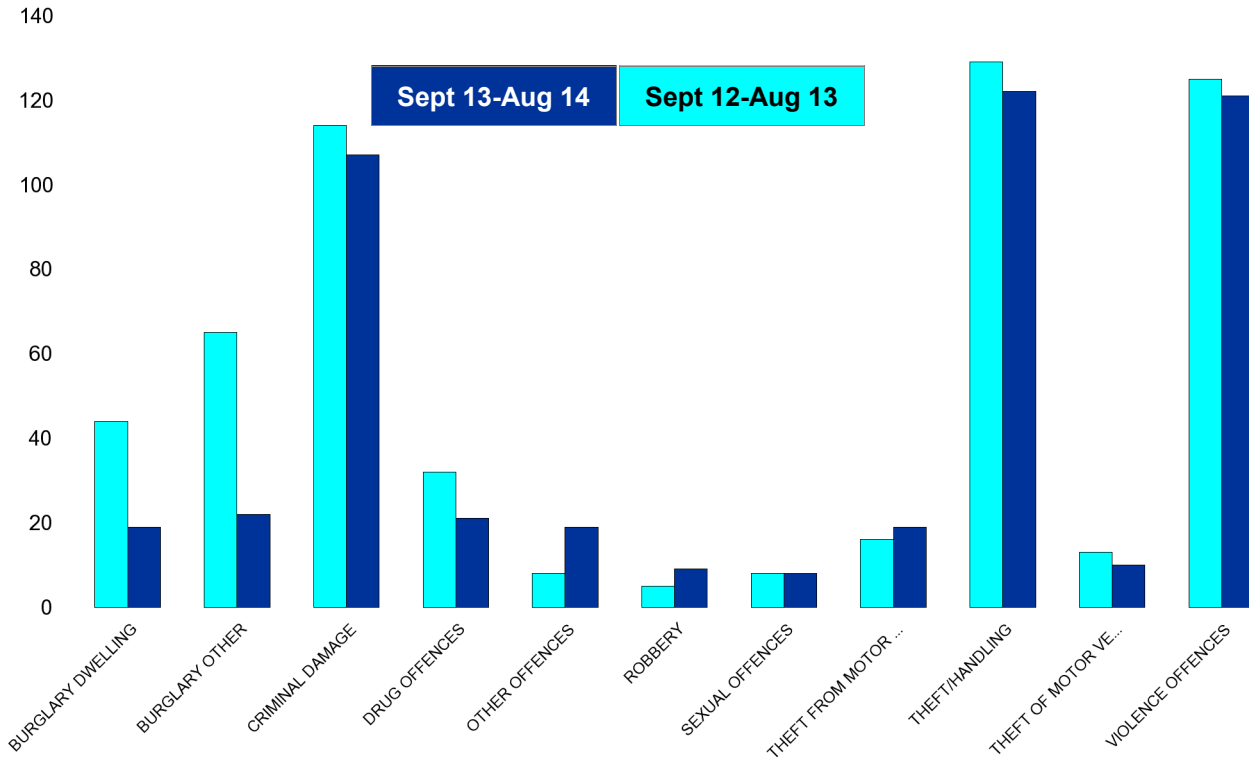

Kettering Town Forum Report

Avondale Grange

HO Group	No of Crimes (Sept 13-Aug 14)	No of Crimes (Sept 12-Aug 13)	+/- Crime	% Change
BURGLARY DWELLING	19	44	-25	-57%
BURGLARY OTHER	22	65	-43	-66%
CRIMINAL DAMAGE	107	114	-7	-6%
DRUG OFFENCES	21	32	-11	-34%
OTHER OFFENCES	19	8	11	138%
ROBBERY	9	5	4	80%
SEXUAL OFFENCES	8	8	0	0%
THEFT FROM MOTOR VEHICLES	19	16	3	19%
THEFT/HANDLING	122	129	-7	-5%
THEFT OF MOTOR VEHICLES	10	13	-3	-23%
VIOLENCE OFFENCES	121	125	-4	-3%
Sum:	477	559	-82	-15%

No of Resolved Outcome Crimes	Detection Rate (Past 12 Months)
4	21%
2	9%
15	14%
17	81%
9	47%
3	33%
0	0%
3	16%
53	43%
1	10%
48	40%
155	32%