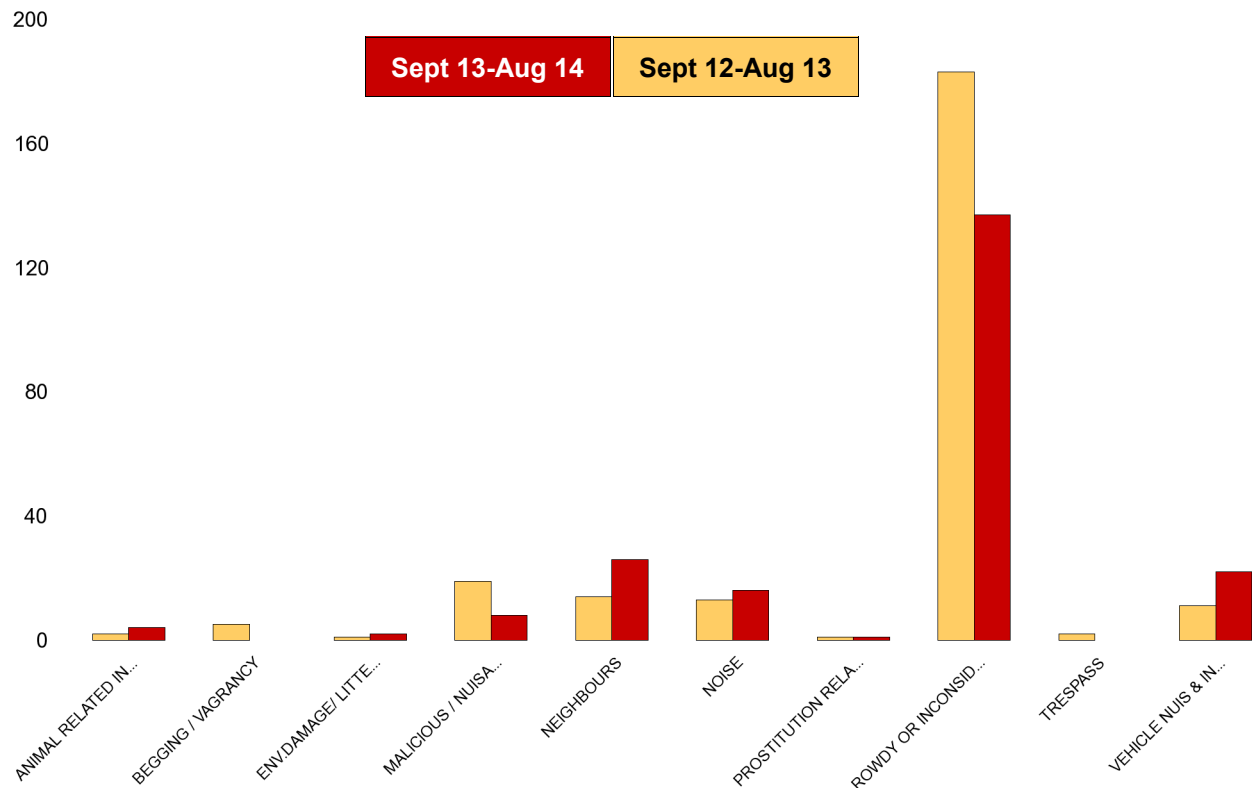

Kettering Town Forum Report

Northfield

NSIR Closing Cat. 1 Desc	No of Incidents (Sept 13-Aug 14)	No of Incidents (Sept 12-Aug 13)	+/- Incidents	% Change Incidents
ANIMAL RELATED INC ANTI-SOCIAL	4	2	2	100%
BEGGING / VAGRANCY	0	5	-5	-100%
ENV.DAMAGE/ LITTER/ NEEDLES	2	1	1	100%
MALICIOUS / NUISANCE COMMS	8	19	-11	-58%
NEIGHBOURS	26	14	12	86%
NOISE	16	13	3	23%
PROSTITUTION RELATED ACTIVITY	1	1	0	0%
ROWDY OR INCONSIDERATE BEHAV	137	183	-46	-25%
TRESPASS	0	2	-2	-100%
VEHICLE NUIS & INAPPROP VEH US	22	11	11	100%
Sum:	216	251	-35	-14%